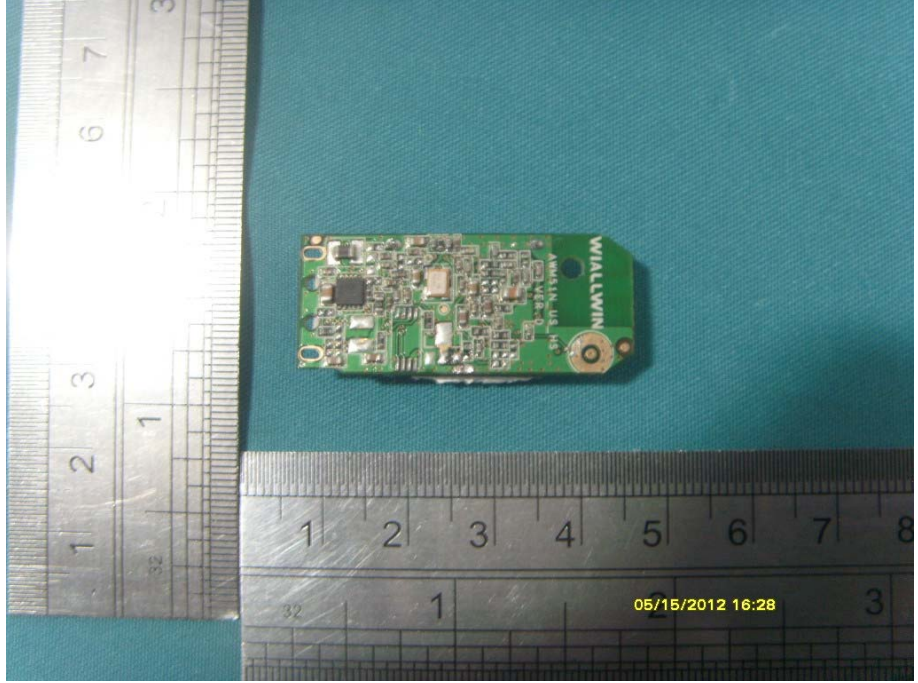

Internal Photos

EUT Model:GXV3175

Uncovered View

Motherboard front view #1

Removed Cooling
-fin View

Motherboard front view #2

WiFi antenna
location view

Wifi module front view

Removed shield cover view

Wifi module rear view