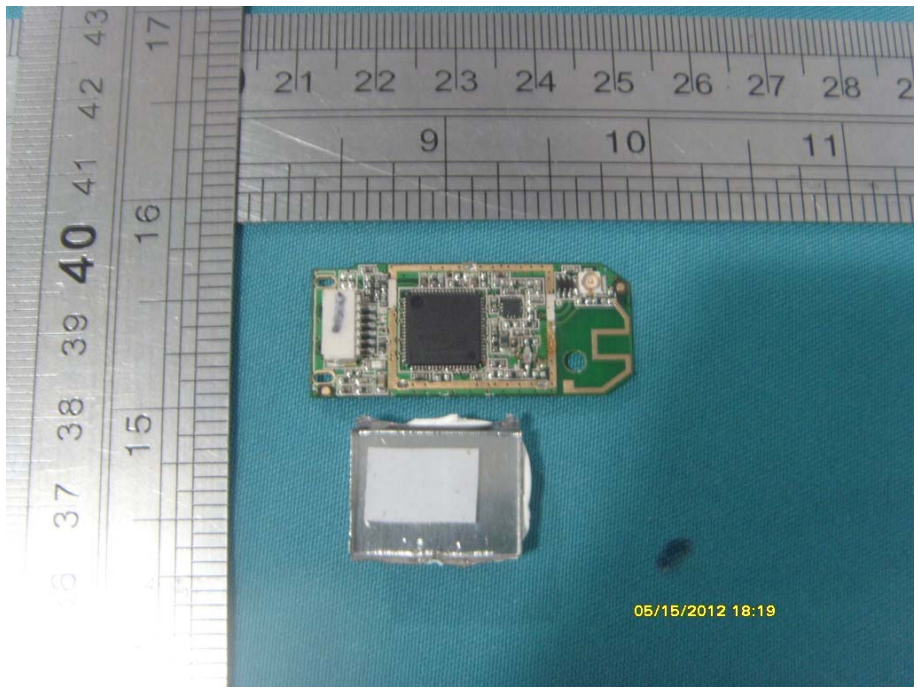

Internal Photos

EUT Model:GXV3175

Uncovered View

Motherboard front view #1

Removed Cooling
-fin View

Motherboard front view #2

WiFi antenna
location view

Wifi module front view

Removed shield cover view

Wifi module rear view