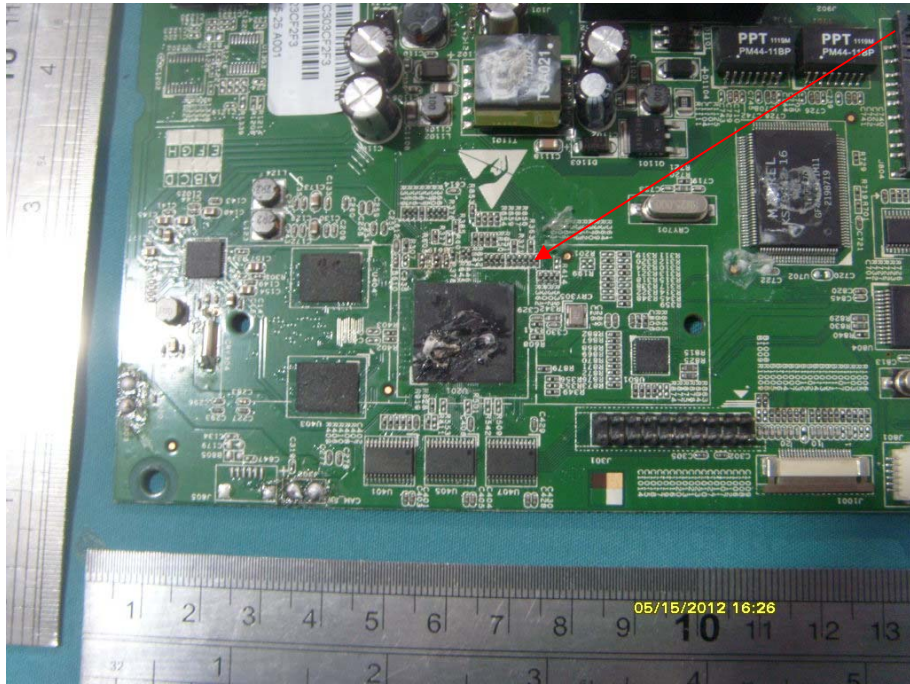

Internal Photos

EUT Model:GXV3175

Uncovered View

Motherboard front view #1

Removed Cooling
-fin View

Motherboard front view #2

WiFi antenna
location view

Wifi module front view

Removed shield cover view

Wifi module rear view