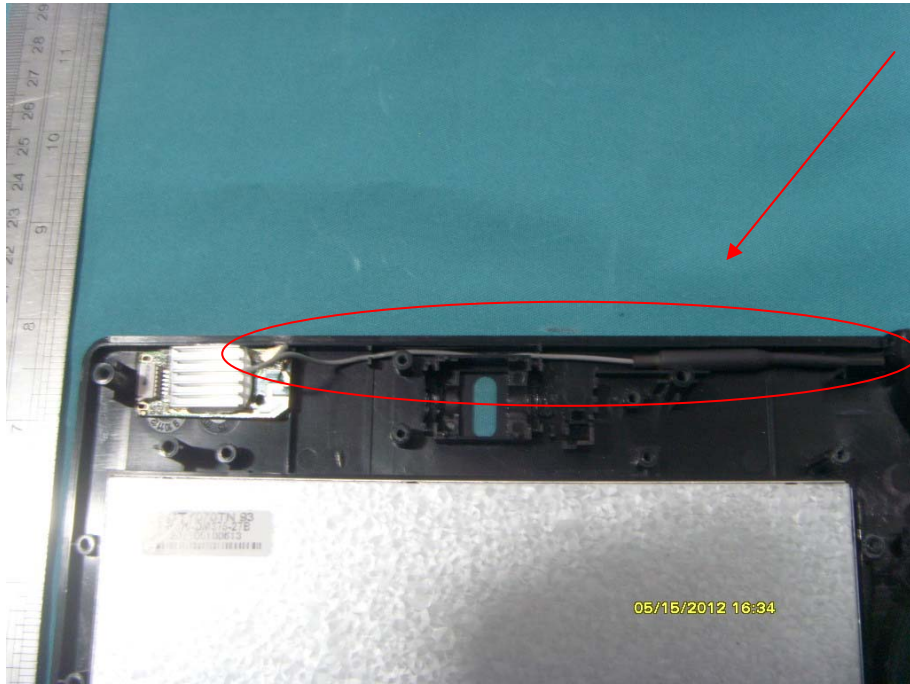

Internal Photos

EUT Model:GXV3175

Uncovered View

Motherboard front view #1

Removed Cooling
-fin View

Motherboard front view #2

WiFi antenna
location view

Wifi module front view

Removed shield cover view

Wifi module rear view