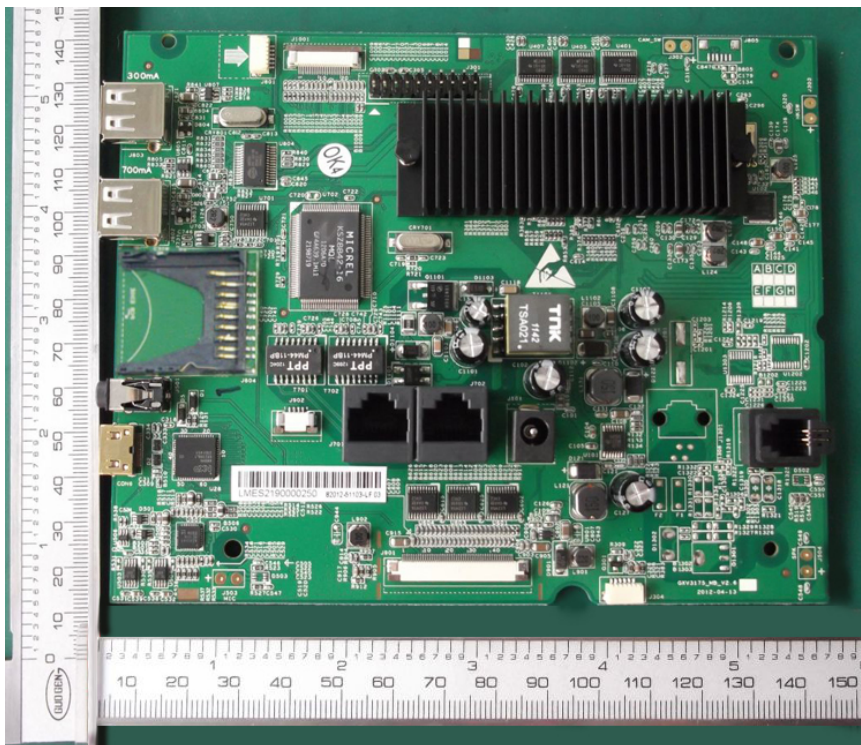

Internal Photos

EUT Model:GXV3175

Uncovered View

Motherboard front view #1

Removed Cooling
-fin View

Motherboard front view #2

WiFi antenna
location view

Wifi module front view

Removed shield cover view

Wifi module rear view