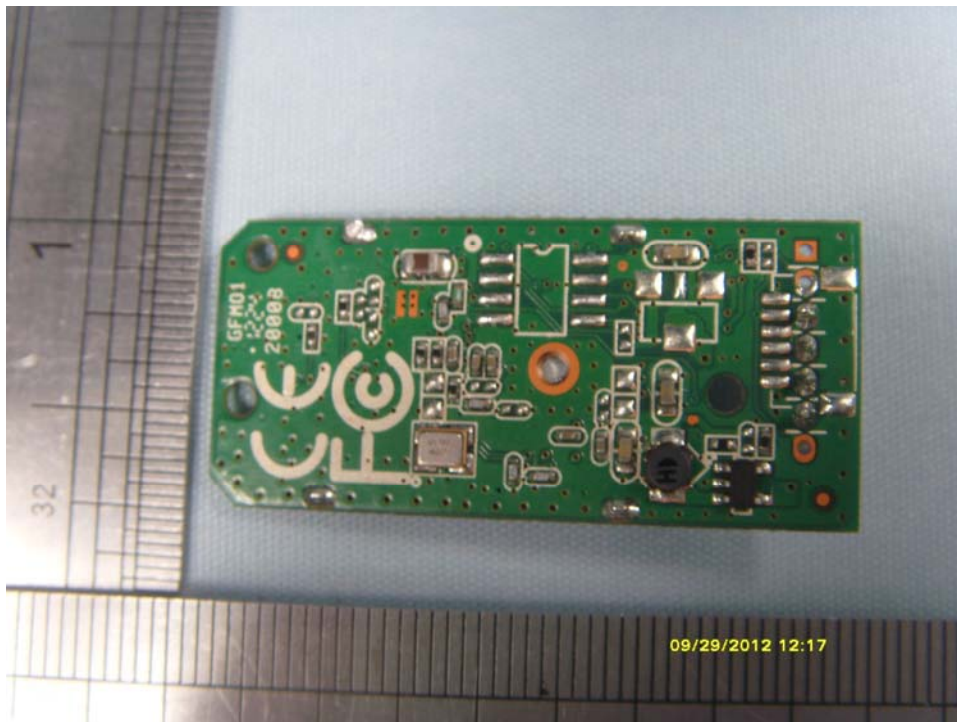

Internal Photos

EUT Model:GXV3175

Uncovered View

Motherboard top view

Mainboard -bottom View

Antenna view

Wi-Fi module view

Wi-Fi module plus antenna view

PCB Board top view of Wi-Fi module

PCB Board bottom view of Wi-Fi module