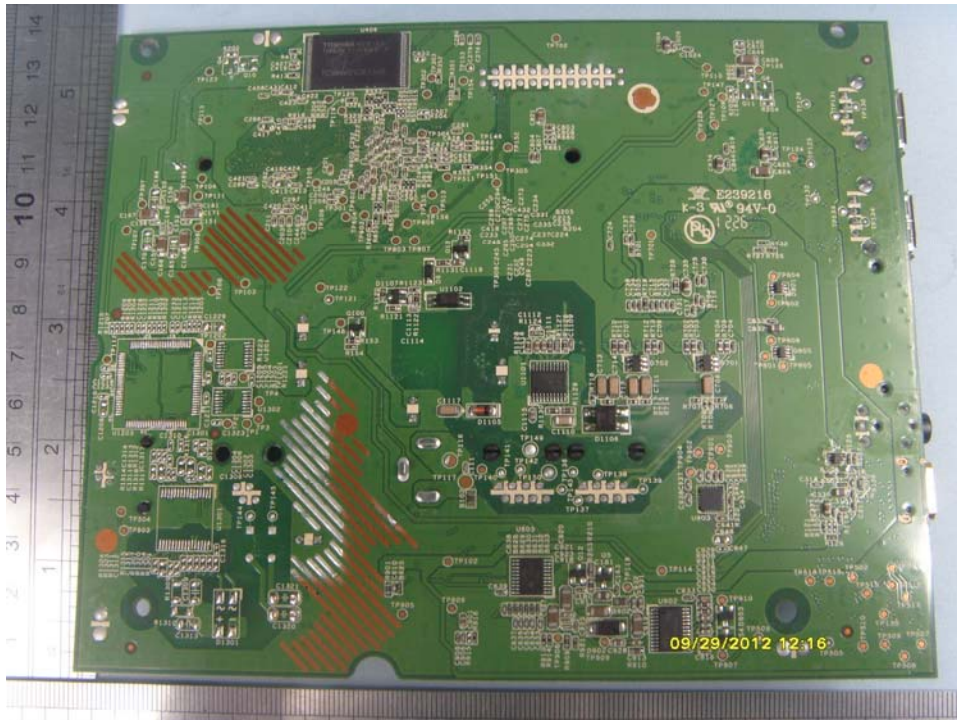

Internal Photos

EUT Model:GXV3175

Uncovered View

Motherboard top view

Mainboard -bottom View

Antenna view

Wi-Fi module view

Wi-Fi module plus antenna view

PCB Board top view of Wi-Fi module

PCB Board bottom view of Wi-Fi module