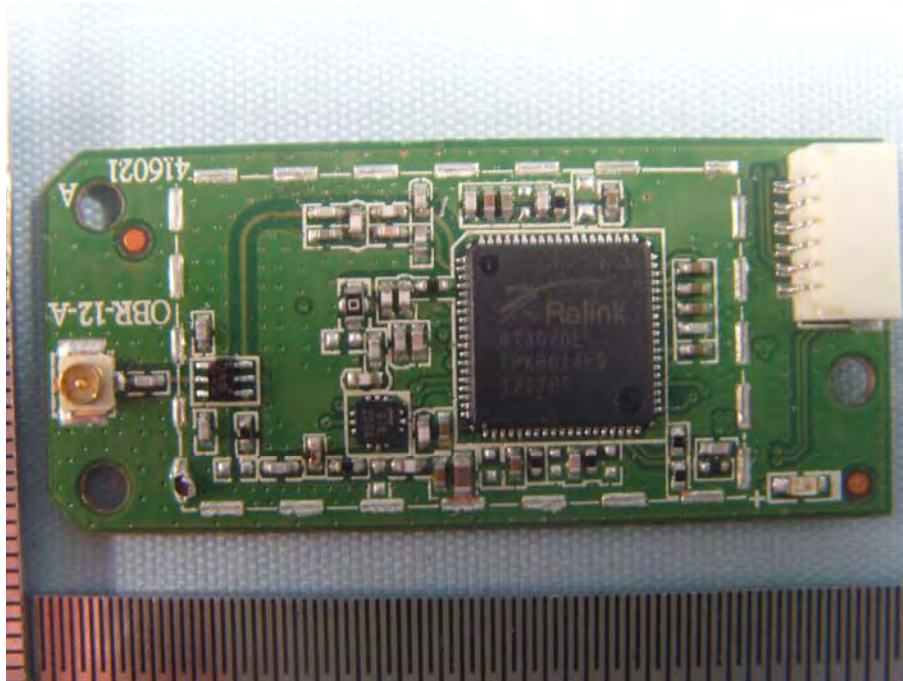

Internal Photos

EUT Model:GXV3175

Uncovered View #1

EUT Uncovered View #2

Mainboard -top View

Mainboard -bottom View

Wi-Fi module and Antenna view

Wi-Fi module view

Mainboard top view of Wi-Fi module

Mainboard Bottom view of Wi-Fi module