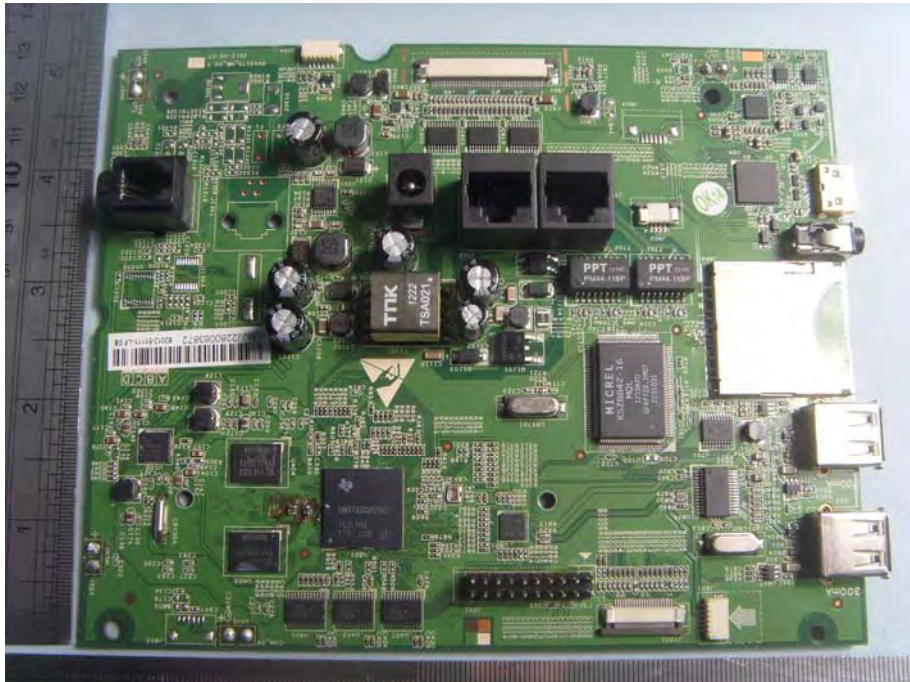

Internal Photos

EUT Model:GXV3175

Uncovered View #1

EUT Uncovered View #2

Mainboard -top View

Mainboard -bottom View

Wi-Fi module and Antenna view

Wi-Fi module view

Mainboard top view of Wi-Fi module

Mainboard Bottom view of Wi-Fi module