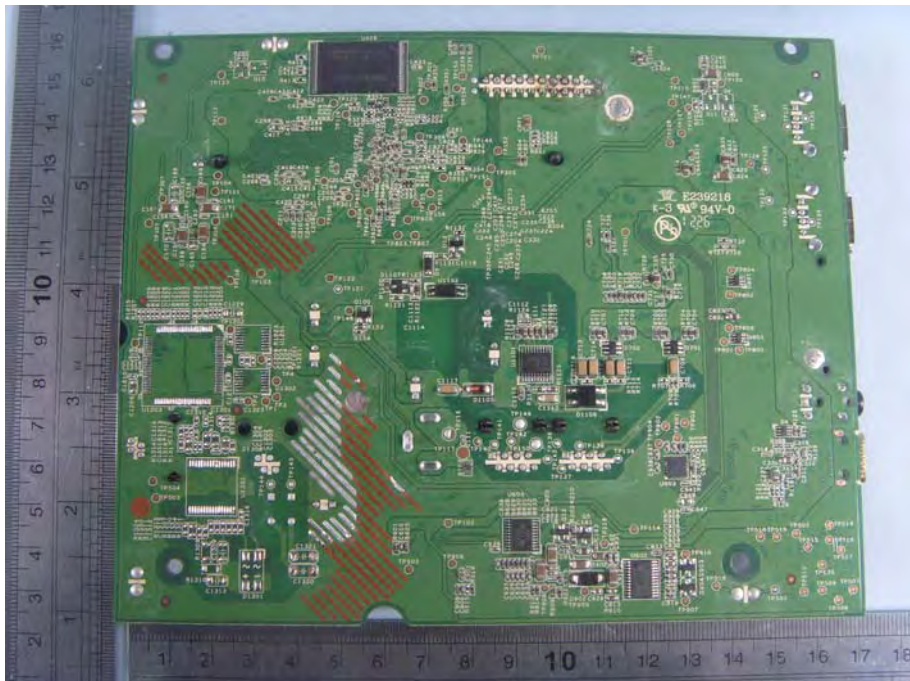

Internal Photos

EUT Model:GXV3175

Uncovered View #1

EUT Uncovered View #2

Mainboard -top View

Mainboard -bottom View

Wi-Fi module and Antenna view

Wi-Fi module view

Mainboard top view of Wi-Fi module

Mainboard Bottom view of Wi-Fi module