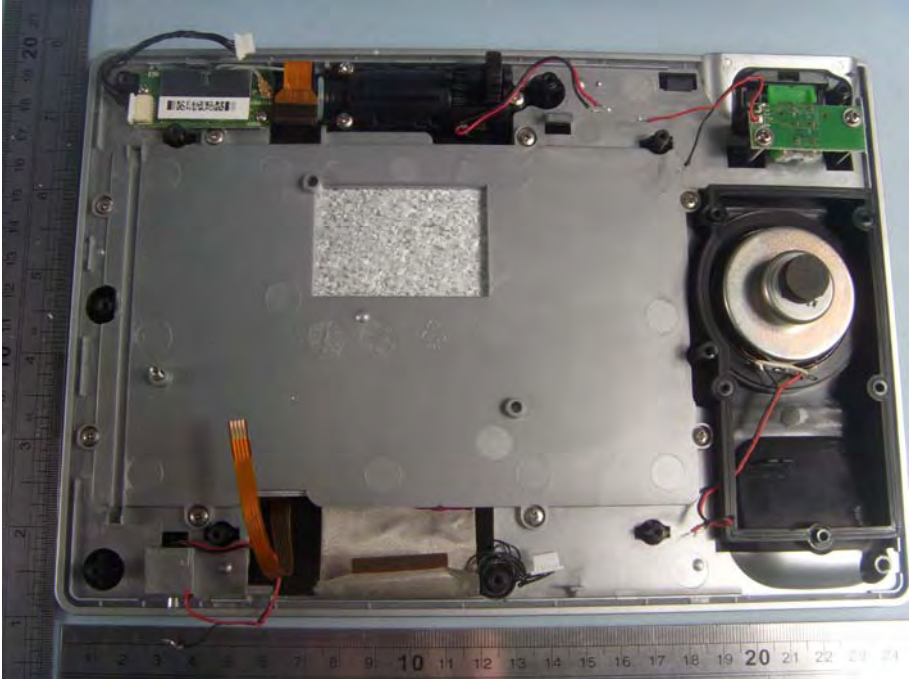

Internal Photos

EUT Model:GXV3175

Uncovered View #1

EUT Uncovered View #2

Mainboard -top View

Mainboard -bottom View

Wi-Fi module and Antenna view

Wi-Fi module view

Mainboard top view of Wi-Fi module

Mainboard Bottom view of Wi-Fi module