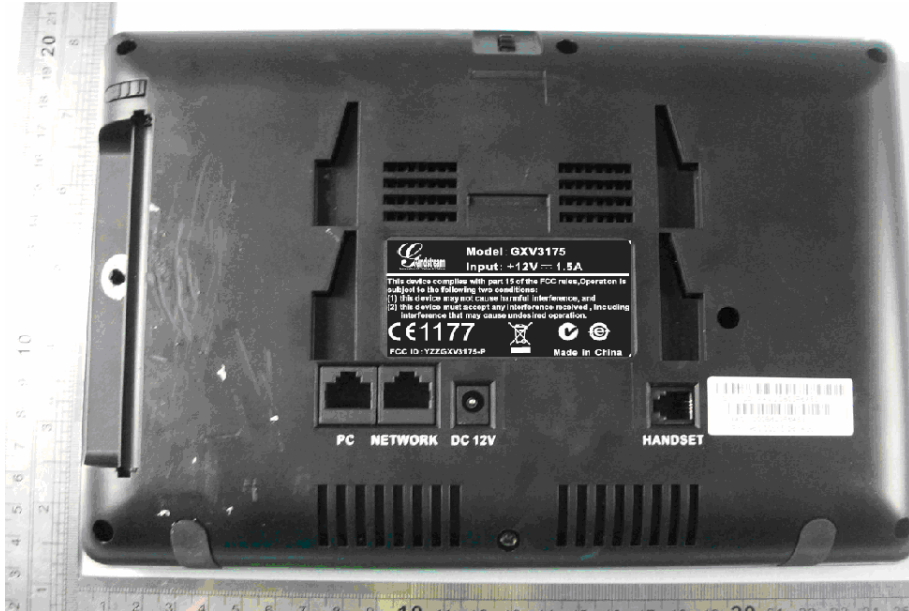

External Photos

EUT Model: GXV3175

Front View

Back view

I/O Ports view

Support View

Power Adaptor View (Manufacturer: Mass Power)