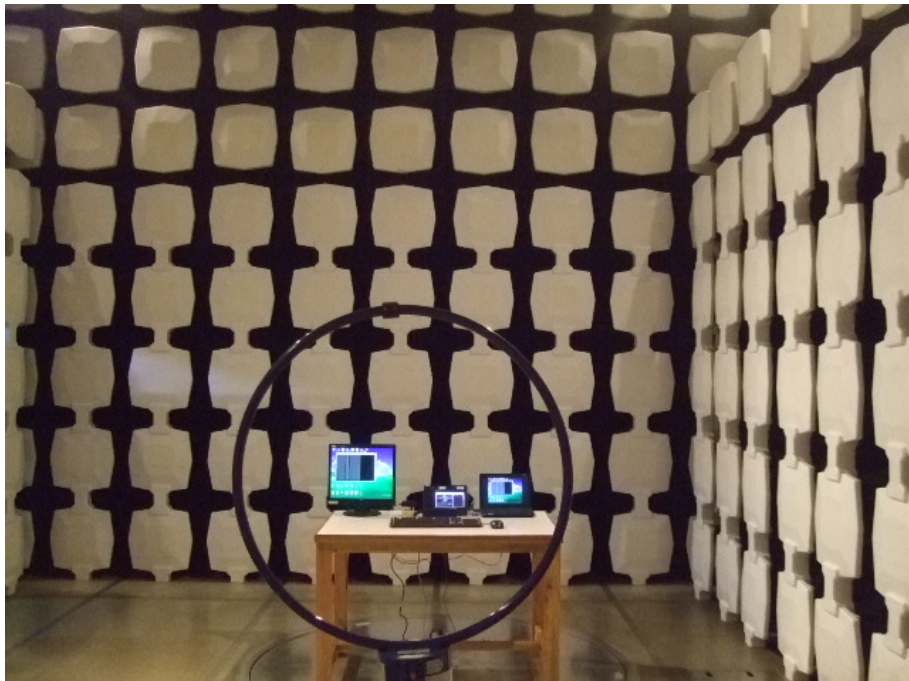

Test Set-up Photos

Conducted Emission Test Set-up:

Radiated Emission Test Set-up (9 KHz-30MHz)

Radiated Emission Test Set-up (Below 1GHz)

Radiated Emission Test Set-up (Above 1GHz)