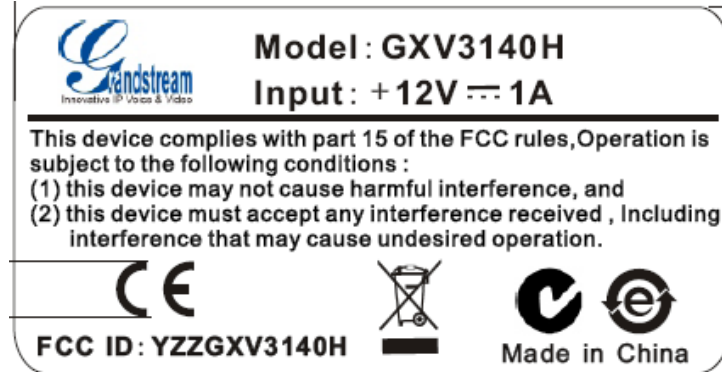

EXHIBIT A - FCC ID LABELING AND LOCATION

FCC ID Label

FCC ID label Location

The label shown shall be permanently affixed at a conspicuous location on the device and be readily visible to the user at the time purchase (Labeling requirements per 2.925)