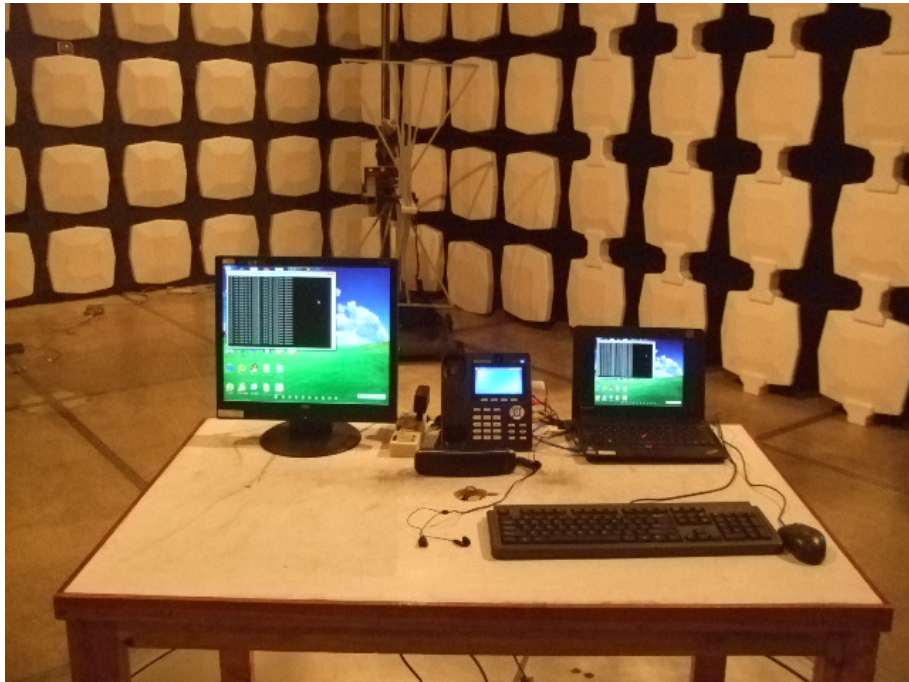

Test Set-up Photos

Conducted Emission Test Set-up

Radiated Emission Test Set-up (9KHz-30MHz)

Radiated Emission Test Set-up(Below 1 GHz)

Radiated Emission Test Set-up (Above 1GHz)