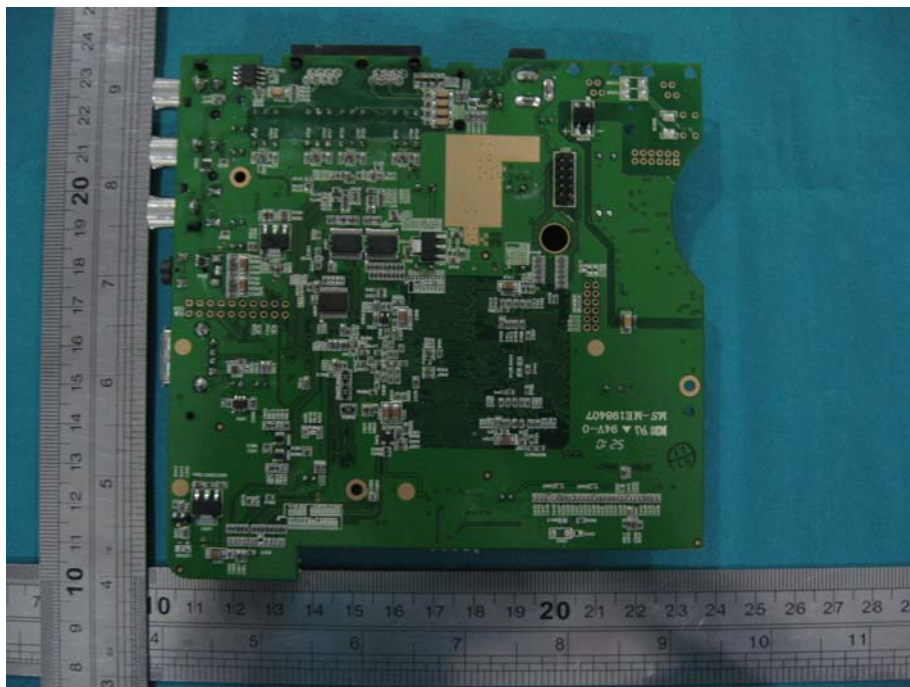

# Internal Photos

*EUT Model: GXV3140*

*Inside View #1*

*Inside View #2*

**Mainboard -Front View #1**

*SD Card removed  
shield cover view*

**Mainboard -Front View #2**

*PoE circuit view*

**Mainboard -Front View #3**

**Mainboard -Rear View**