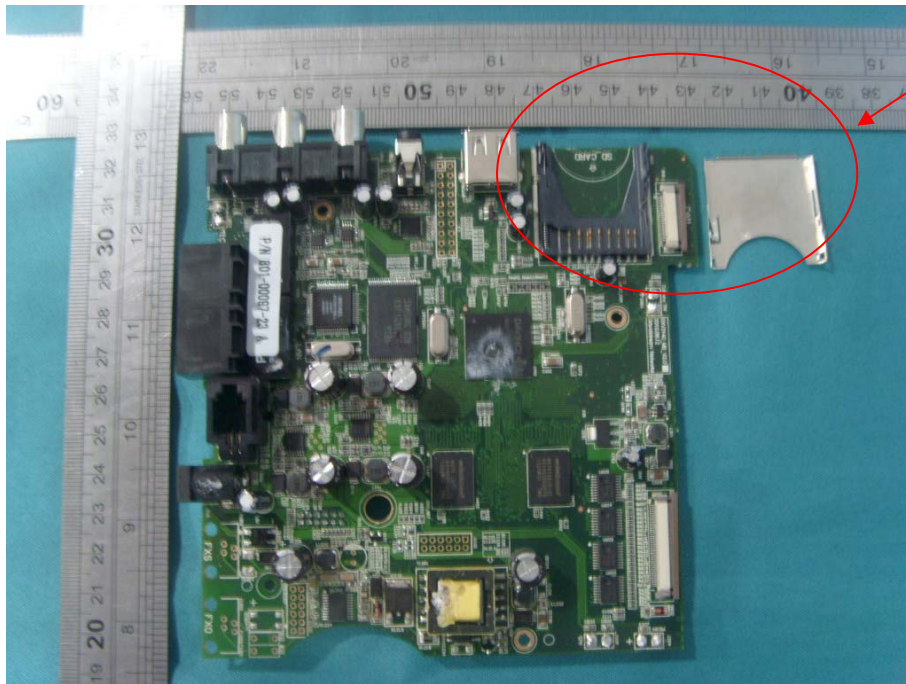

# Internal Photos

*EUT Model: GXV3140*

*Inside View #1*

*Inside View #2*

**Mainboard -Front View #1**

*SD Card removed  
shield cover view*

**Mainboard -Front View #2**

*PoE circuit view*

**Mainboard -Front View #3**

**Mainboard -Rear View**