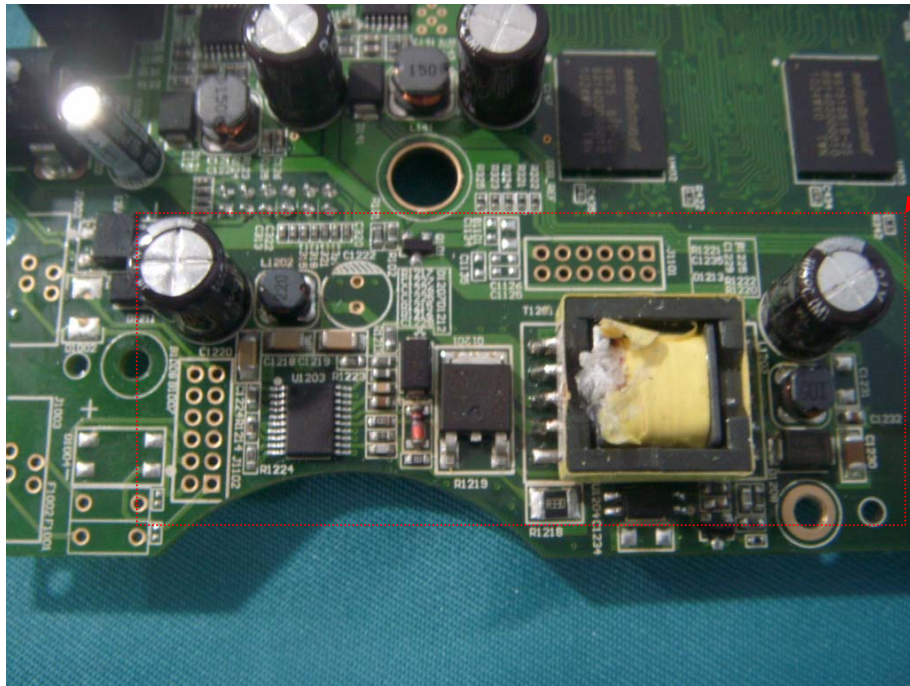

# Internal Photos

*EUT Model: GXV3140*

*Inside View #1*

*Inside View #2*

**Mainboard -Front View #1**

*SD Card removed  
shield cover view*

**Mainboard -Front View #2**

*PoE circuit view*

**Mainboard -Front View #3**

**Mainboard -Rear View**