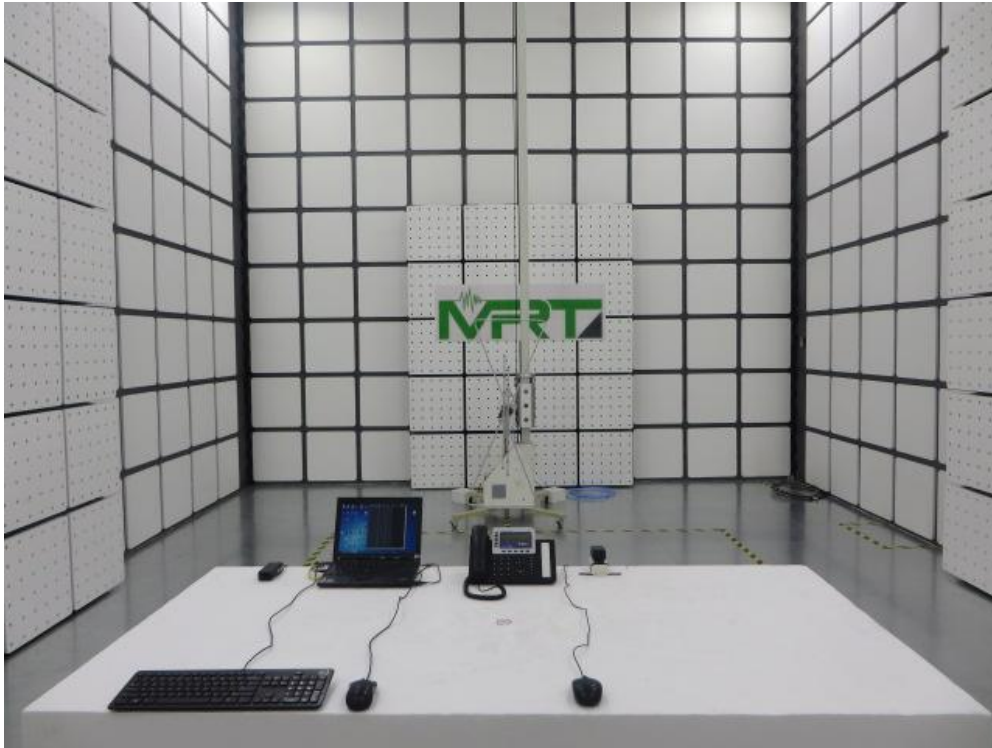

FCC 15B Test Setup Photo

Test Mode: Mode 1:

Description: Front View of Conducted Emission

Test Mode: Mode 1

Description: Back View of Conducted Emission

Test Mode: Mode 2

Description: Front View of Conducted Emission

Test Mode: Mode 2

Description: Back View of Conducted Emission

Test Mode: Mode 1

Description: Radiated Emission Test Setup for 30MHz ~ 1GHz

Test Mode: Mode 2

Description: Radiated Emission Test Setup for 30MHz ~ 1GHz