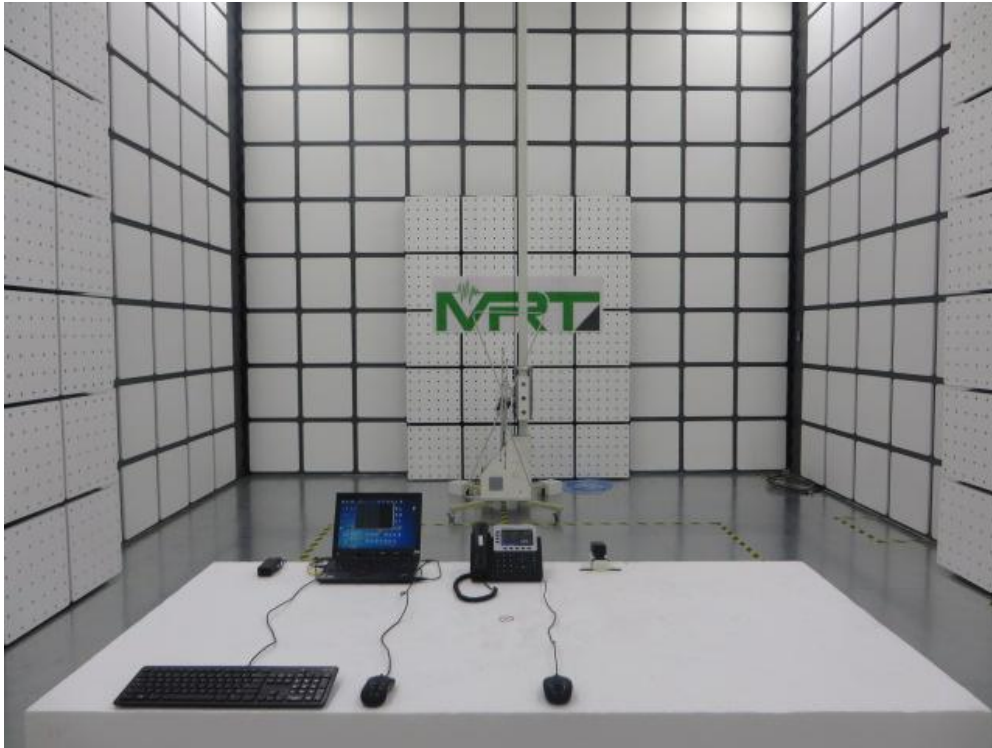

FCC 15B Test Setup Photo

Test Mode: Mode 1:

Description: Front View of Conducted Emission

Test Mode: Mode 1

Description: Back View of Conducted Emission

Test Mode: Mode 2

Description: Front View of Conducted Emission

Test Mode: Mode 2

Description: Back View of Conducted Emission

Test Mode: Mode 1

Description: Radiated Emission Test Setup for 30MHz ~ 1GHz

Test Mode: Mode 2

Description: Radiated Emission Test Setup for 30MHz ~ 1GHz