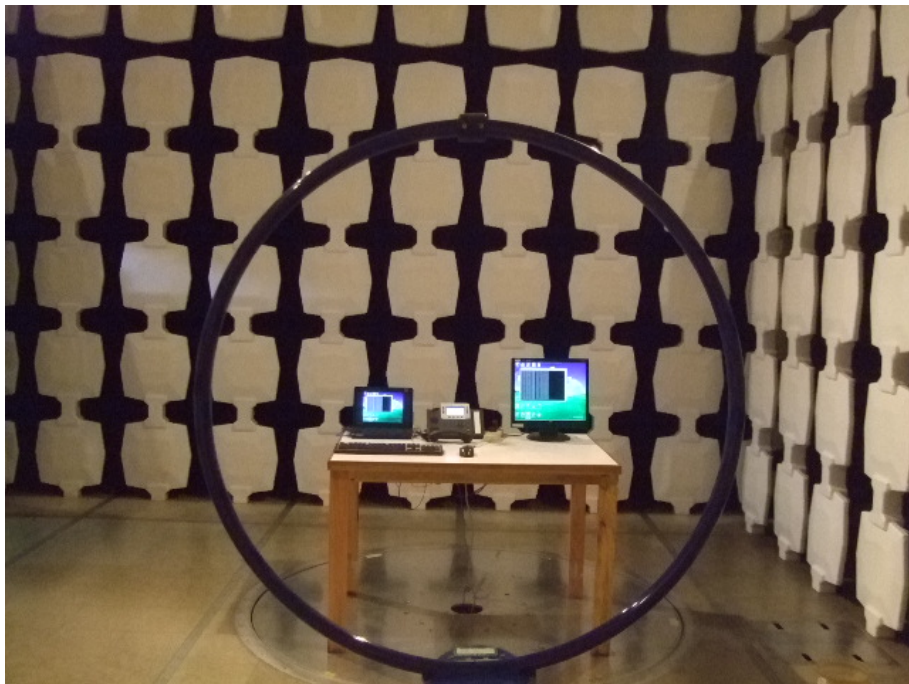

Test set-up photo

Conducted Emission Test Set-up

Radiated Emission Test Set-up(9KHz-30MHz)

Radiated Emission Test Set-up(Below 1GHz)

Radiated Emission Test Set-up(Above 1GHz)