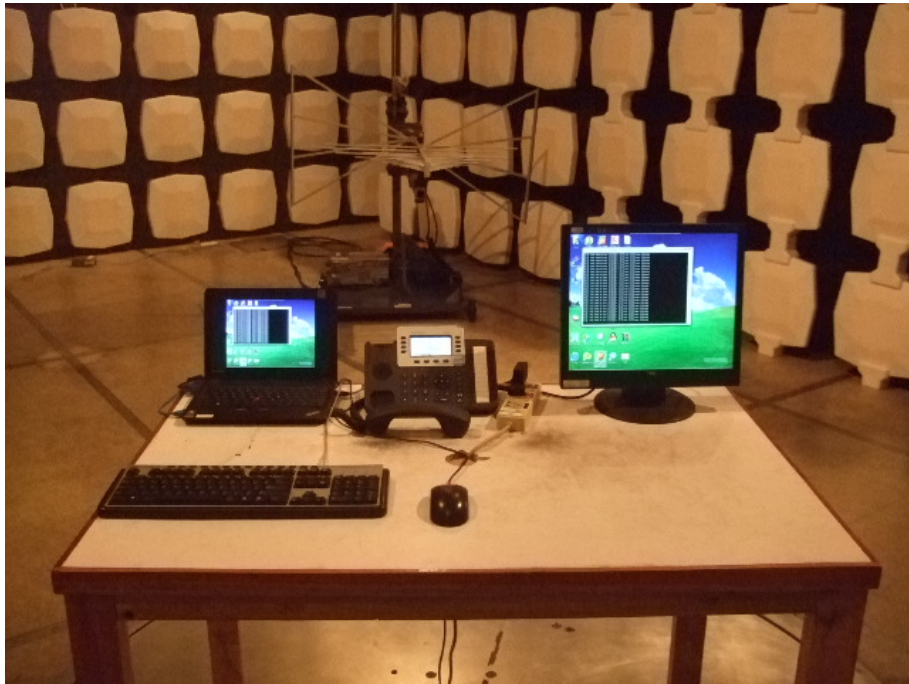

Test set-up photo

Conducted Emission Test Set-up

Radiated Emission Test Set-up(9KHz-30MHz)

Radiated Emission Test Set-up(Below 1GHz)

Radiated Emission Test Set-up(Above 1GHz)