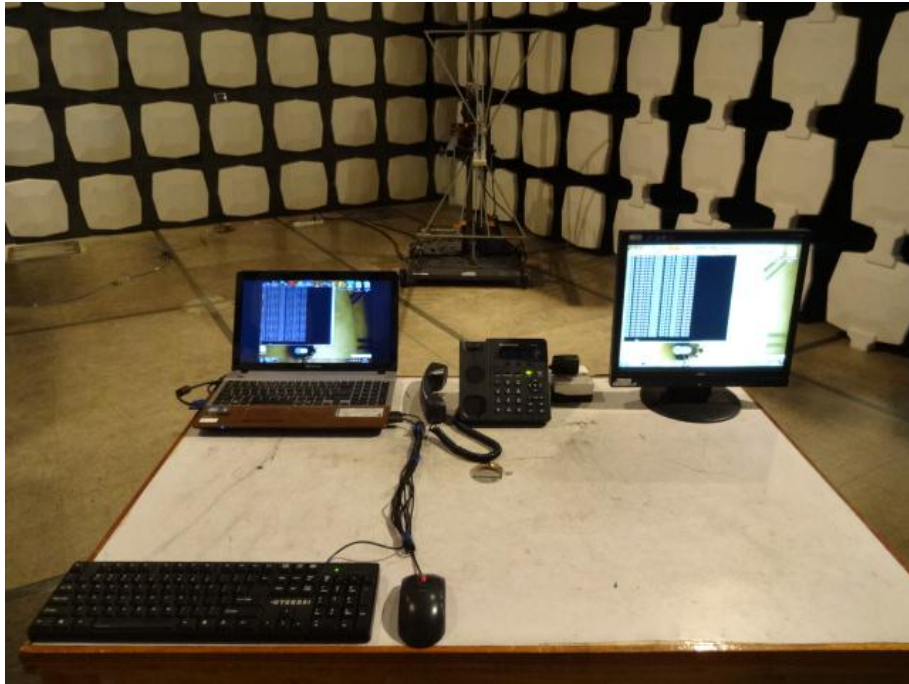

Test Photos

Conducted Emission Test Set-up

Radiated Emission Test Set-up (9KHz-30MHz)

Radiated Emission Test Set-up (Below 1GHz)

Radiated Emission Test Set-up (Above 1GHz)