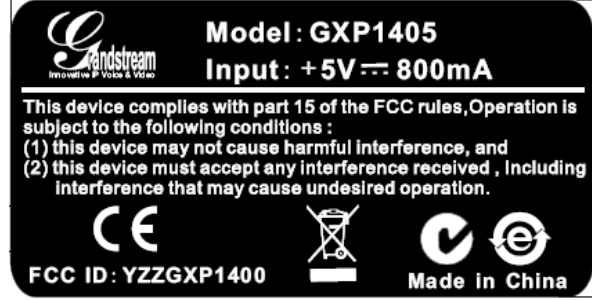

EXHIBIT A - FCC ID LABELING AND LOCATION

FCC ID Label

GXP1400

GXP1405

FCC ID Label Location

GXP1400

GXP1405

Label here

The label shown shall be permanently affixed at a conspicuous location on the device and be readily visible to the user at the time purchase (Labeling requirements per 2.925)