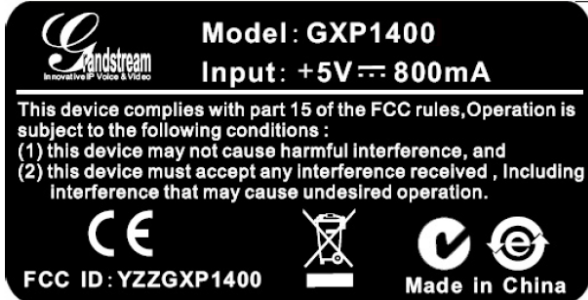

EXHIBIT A - FCC ID LABELING AND LOCATION

FCC ID Label

GXP1400

GXP1405

FCC ID Label Location

GXP1400

GXP1405

Label here

The label shown shall be permanently affixed at a conspicuous location on the device and be readily visible to the user at the time purchase (Labeling requirements per 2.925)