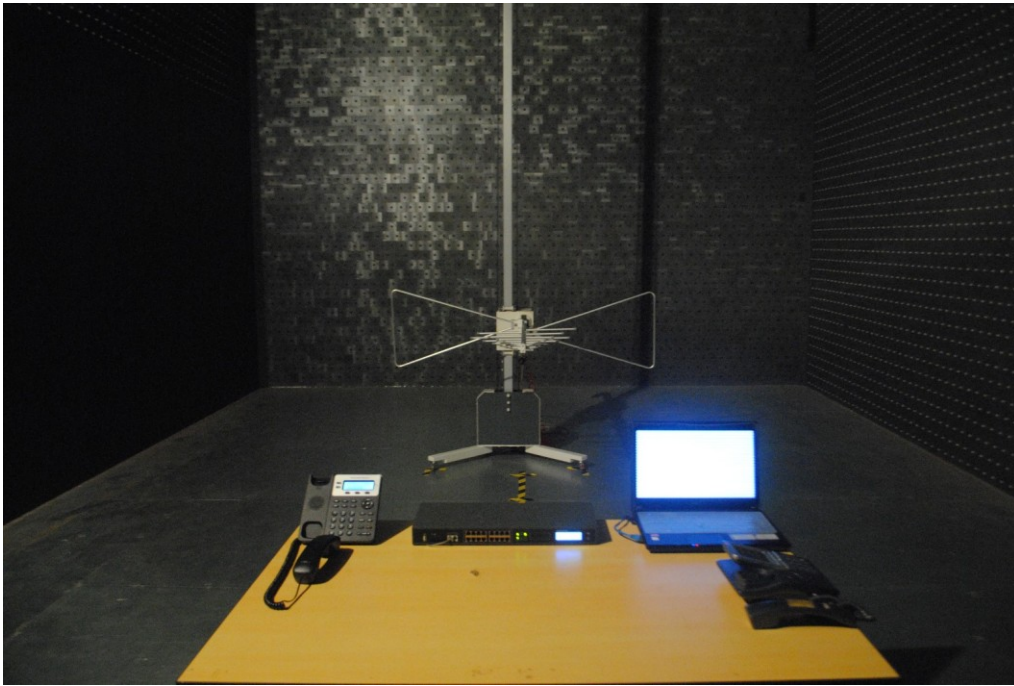

Test Setup Photos YZZGXE5108
Conducted Emission test view

Test Setup Photos YZZGXE5108

Radiated Emission test view (Frequency from 30MHz to 1GHz)

Radiated Emission test view (Frequency above 1GHz)