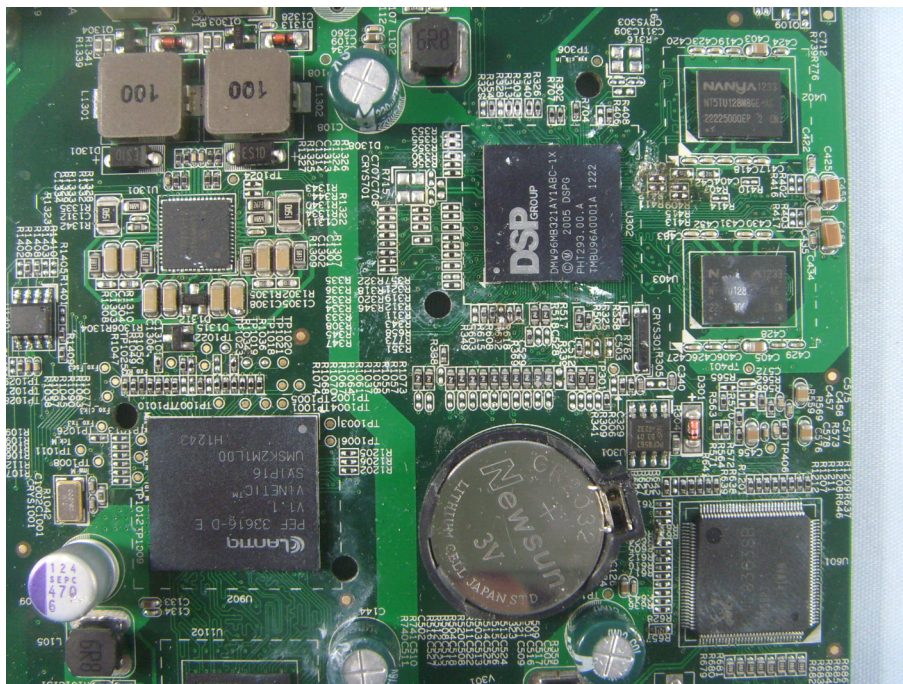

Internal Photos

EUT Model: GXE5116

Inside View #1

Inside View #2

Inside View #3

Removed shield cover view