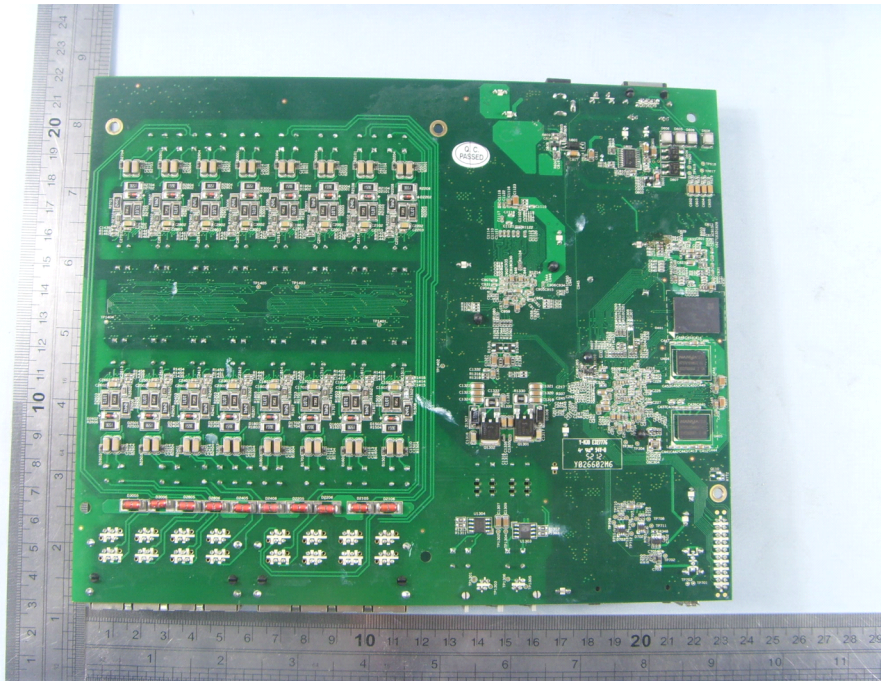

Internal Photos

EUT Model: GXE5116

Inside View #1

Inside View #2

Inside View #3

Removed shield cover view