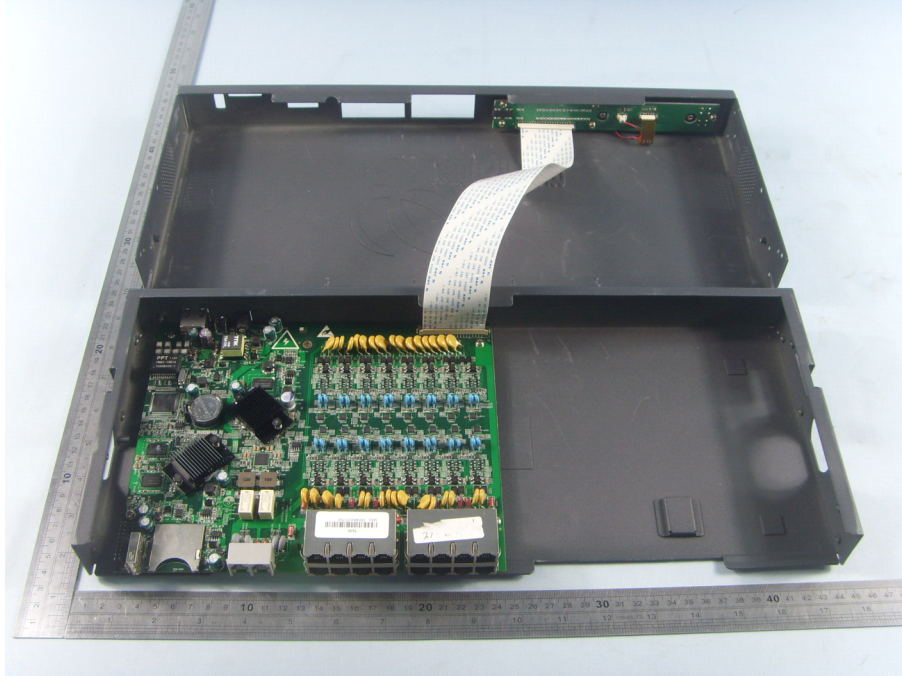

Internal Photos

EUT Model: GXE5116

Inside View #1

Inside View #2

Inside View #3

Removed shield cover view