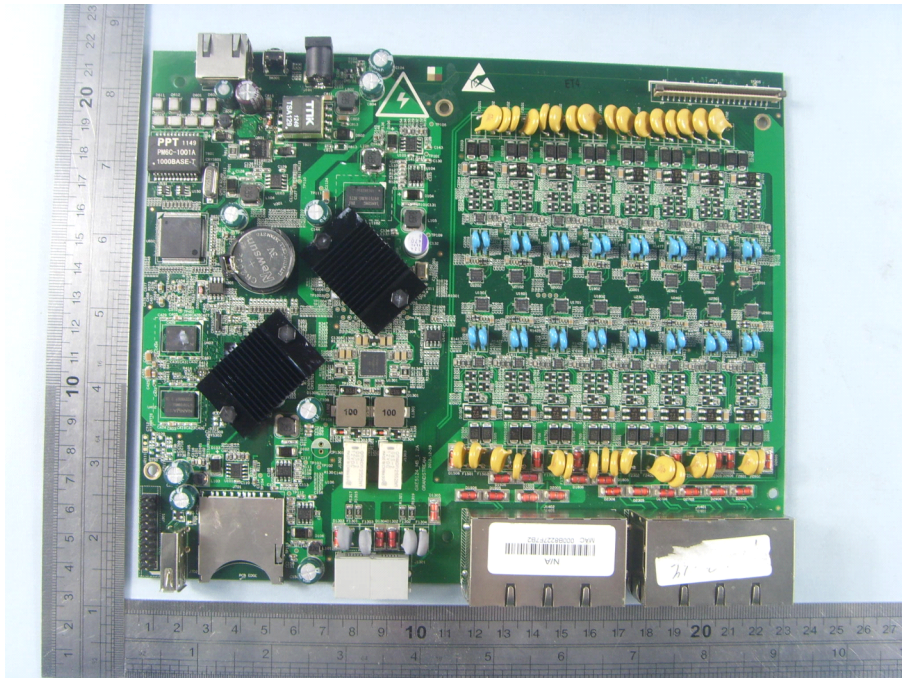

Internal Photos

EUT Model: GXE5116

Inside View #1

Inside View #2

Inside View #3

Removed shield cover view