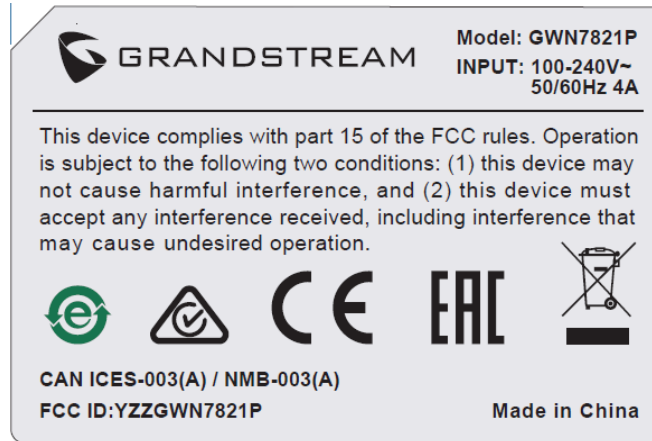

EXHIBIT A - FCC ID LABEL AND LOCATION

FCC ID Label

FCC ID Label Location Information

The label shown shall be permanently affixed at a conspicuous location on the device and be readily visible to the user at the time purchase (Labeling requirements per 2.925)