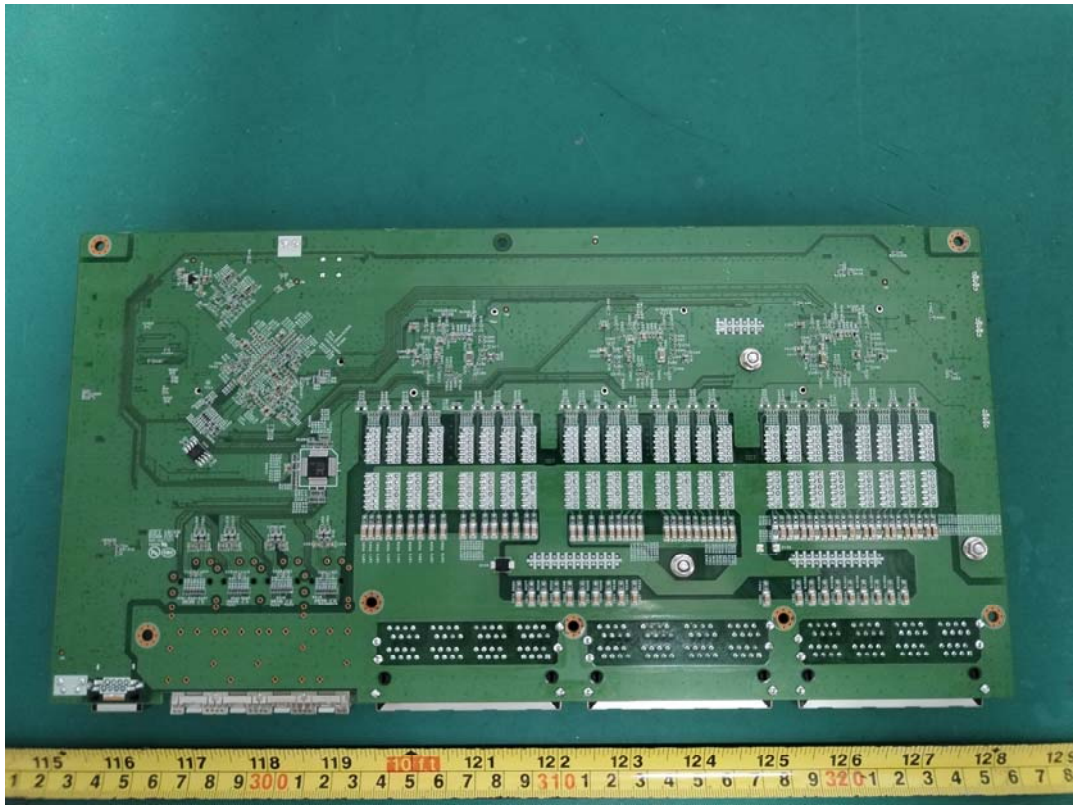

EXHIBIT C - EUT INTERNAL PHOTOGRAPHS

Power Supply 1 G1489-0460W

Power Supply 1 G1489-0460W

Power Supply 2 PA-2431-54H1

Power Supply 2 PA-2431-54H1

LITEON[®]

Switching Power Supply / 交换式电源供应器 / 开关电源

MODEL (型号) (型号): PA-2431-54H1

INPUT (输入) (输入): 100-240V ~ 7.0A 50-60Hz

OUTPUT (输出) (输出) V1: +56.0V = 7.32A MAX.

V2: +12.0V = 5.0A MAX.

POWER: 470W MAX.

S/N(N/S): VVVV-PPPPPPPP-YYMD-SSSS REV.: RRR

NOT FOR SALE

MADE IN CHINA (P)
中国製造 / 中国制造