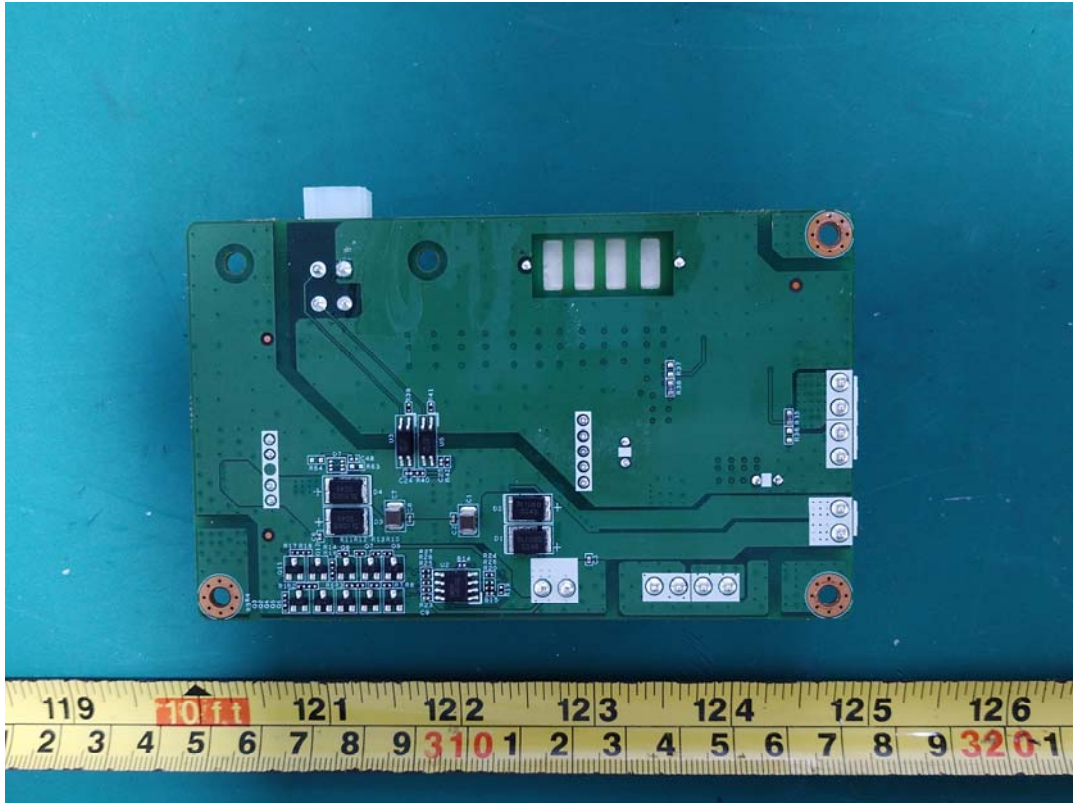

EXHIBIT C - EUT INTERNAL PHOTOGRAPHS

Power Supply 1 G1489-0460W

Power Supply 1 G1489-0460W

Power Supply 2 PA-2431-54H1

Power Supply 2 PA-2431-54H1

LITEON[®]

Switching Power Supply / 交换式电源供应器 / 开关电源

MODEL (型号) (型号): PA-2431-54H1

INPUT (输入) (输入): 100-240V ~ 7.0A 50-60Hz

OUTPUT (输出) (输出) V1: +56.0V = 7.32A MAX.

V2: +12.0V = 5.0A MAX.

POWER: 470W MAX.

S/N(N/S): VVVV-PPPPPPPP-YYMD-SSSS REV.: RRR

NOT FOR SALE

MADE IN CHINA (P)
中国製造 / 中国制造