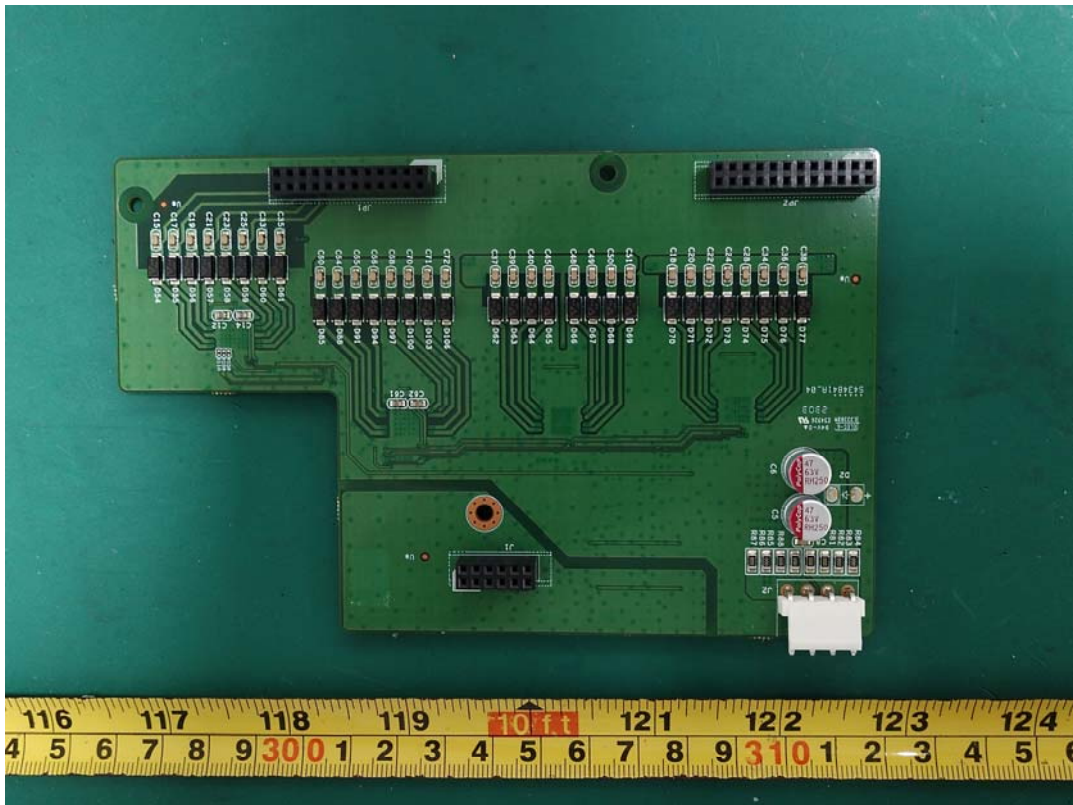

EXHIBIT C - EUT INTERNAL PHOTOGRAPHS

Power Supply 1 G1489-0460W

Power Supply 1 G1489-0460W

Power Supply 2 PA-2431-54H1

Power Supply 2 PA-2431-54H1

LITEON[®]

Switching Power Supply / 交换式电源供应器 / 开关电源

MODEL (型号) (型号): PA-2431-54H1

INPUT (输入) (输入): 100-240V ~ 7.0A 50-60Hz

OUTPUT (输出) (输出) V1: +56.0V = 7.32A MAX.

V2: +12.0V = 5.0A MAX.

POWER: 470W MAX.

S/N(N/S): VVVV-PPPPPPPP-YYMD-SSSS REV.: RRR

NOT FOR SALE

MADE IN CHINA (P)
中国製造 / 中国制造