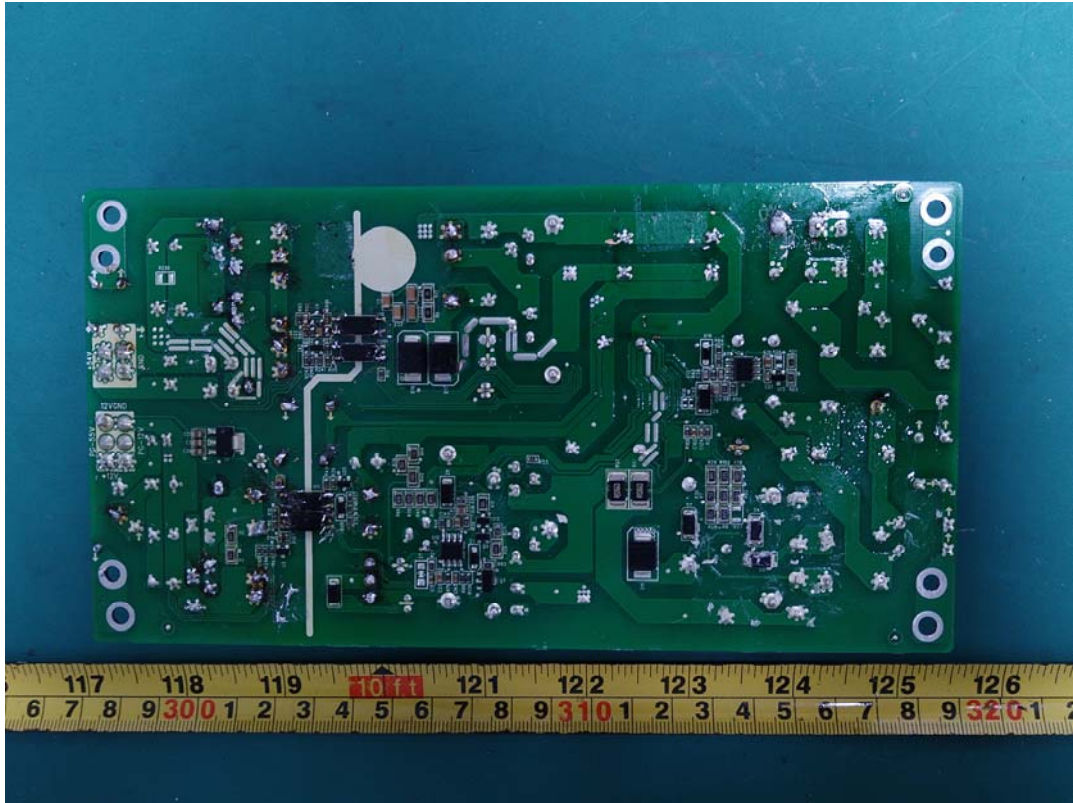

EXHIBIT C - EUT INTERNAL PHOTOGRAPHS

Power Supply 1 G1489-0460W

Power Supply 1 G1489-0460W

Power Supply 2 PA-2431-54H1

Power Supply 2 PA-2431-54H1

LITEON[®]

Switching Power Supply / 交换式电源供应器 / 开关电源

MODEL (型号) (型号): PA-2431-54H1

INPUT (输入) (输入): 100-240V ~ 7.0A 50-60Hz

OUTPUT (输出) (输出) V1: +56.0V = 7.32A MAX.

V2: +12.0V = 5.0A MAX.

POWER: 470W MAX.

S/N(N/S): VVVV-PPPPPPPP-YYMD-SSSS REV.: RRR

NOT FOR SALE

MADE IN CHINA (P)
中国製造 / 中国制造