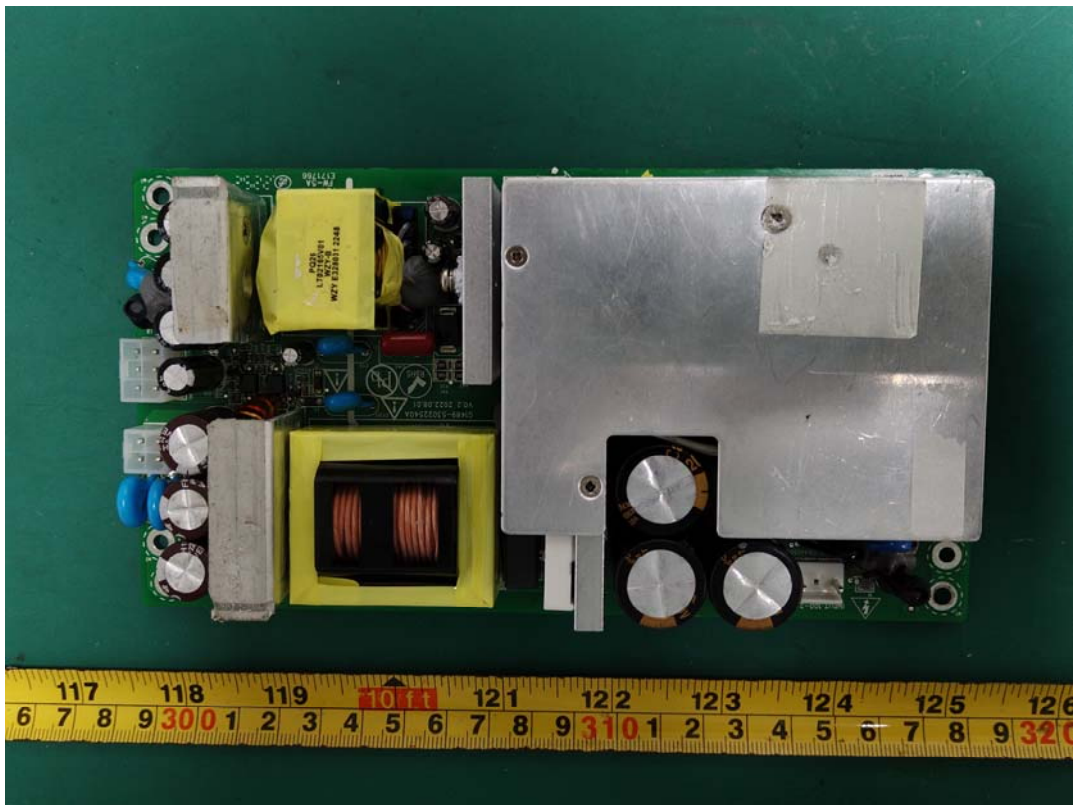

EXHIBIT C - EUT INTERNAL PHOTOGRAPHS

Power Supply 1 G1489-0460W

Power Supply 1 G1489-0460W

Power Supply 2 PA-2431-54H1

Power Supply 2 PA-2431-54H1

LITEON[®]

Switching Power Supply / 交换式电源供应器 / 开关电源

MODEL (型号) (型号): PA-2431-54H1

INPUT (输入) (输入): 100-240V ~ 7.0A 50-60Hz

OUTPUT (输出) (输出) V1: +56.0V = 7.32A MAX.

V2: +12.0V = 5.0A MAX.

POWER: 470W MAX.

S/N(N/S): VVVV-PPPPPPPP-YYMD-SSSS REV.: RRR

NOT FOR SALE

MADE IN CHINA (P)
中国製造 / 中国制造