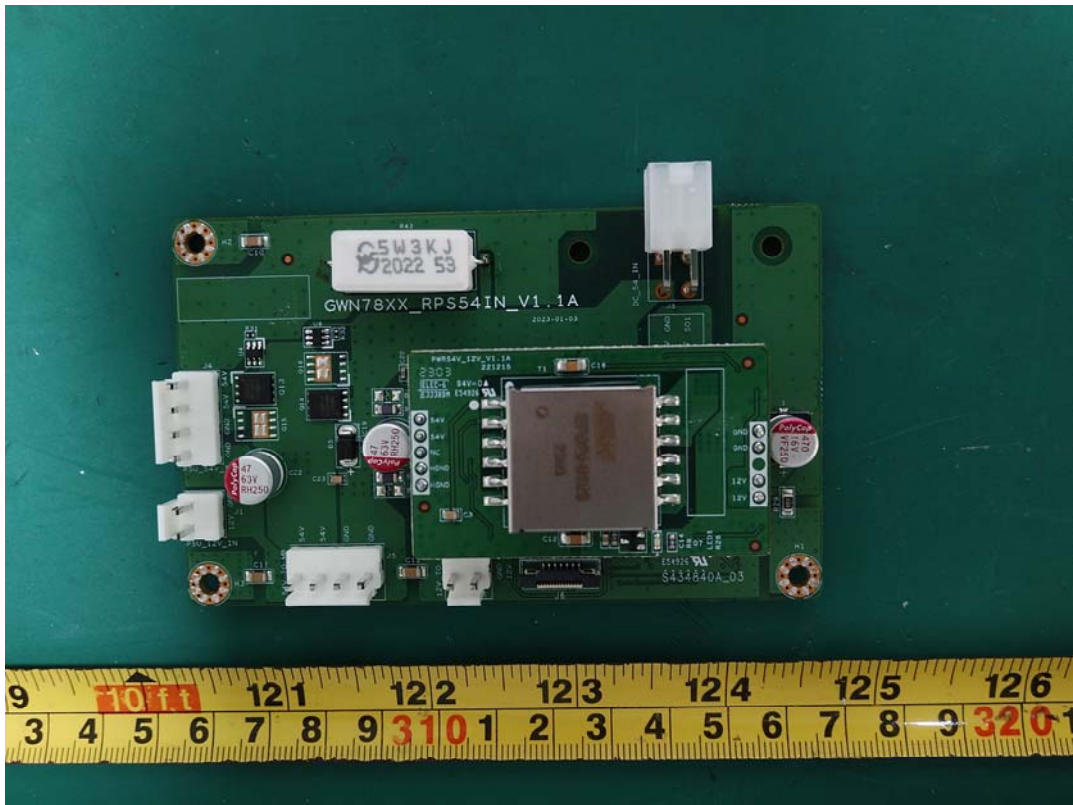

EXHIBIT C - EUT INTERNAL PHOTOGRAPHS

Power Supply 1 G1489-0460W

Power Supply 1 G1489-0460W

Power Supply 2 PA-2431-54H1

Power Supply 2 PA-2431-54H1

LITEON[®]

Switching Power Supply / 交换式电源供应器 / 开关电源

MODEL (型号) (型号): PA-2431-54H1

INPUT (输入) (输入): 100-240V ~ 7.0A 50-60Hz

OUTPUT (输出) (输出) V1: +56.0V = 7.32A MAX.

V2: +12.0V = 5.0A MAX.

POWER: 470W MAX.

S/N(N/S): VVVV-PPPPPPPP-YYMD-SSSS REV.: RRR

NOT FOR SALE

MADE IN CHINA (P)
中国製造 / 中国制造