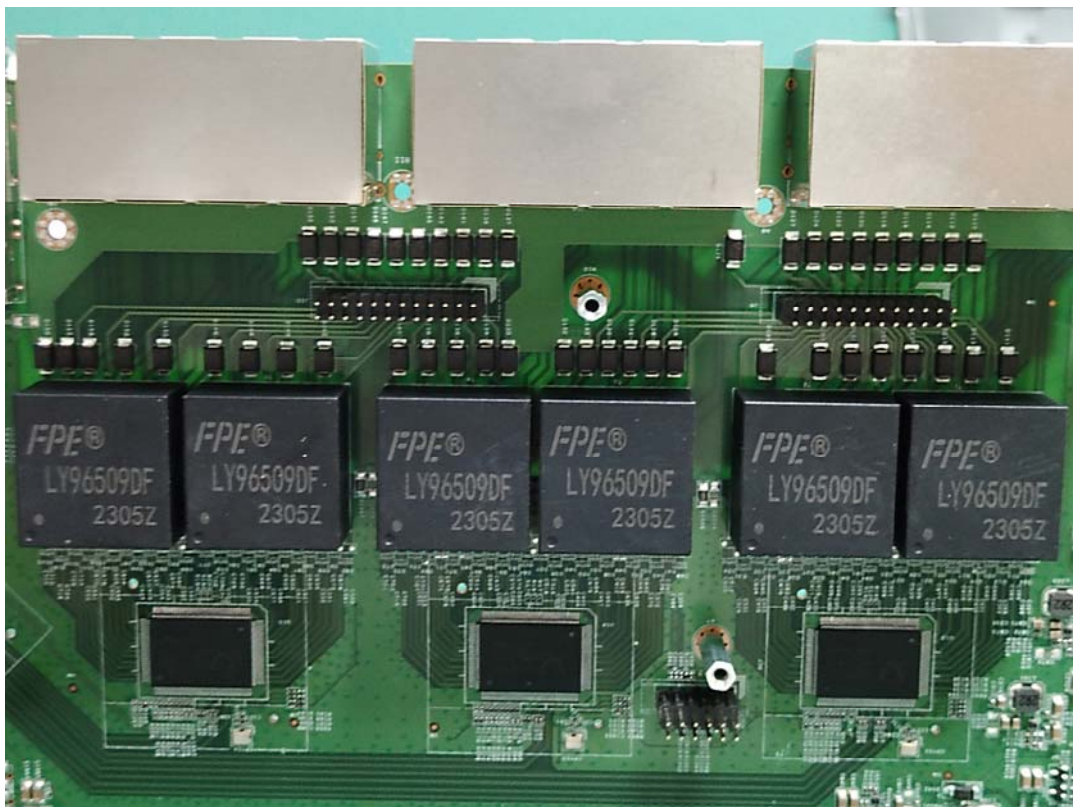

EXHIBIT C - EUT INTERNAL PHOTOGRAPHS

Power Supply 1 G1489-0460W

Power Supply 1 G1489-0460W

Power Supply 2 PA-2431-54H1

Power Supply 2 PA-2431-54H1

LITEON[®]

Switching Power Supply / 交换式电源供应器 / 开关电源

MODEL (型号) (型号): PA-2431-54H1

INPUT (输入) (输入): 100-240V ~ 7.0A 50-60Hz

OUTPUT (输出) (输出) V1: +56.0V = 7.32A MAX.

V2: +12.0V = 5.0A MAX.

POWER: 470W MAX.

S/N(N/S): VVVV-PPPPPPPP-YYMD-SSSS REV.: RRR

NOT FOR SALE

MADE IN CHINA (P)
中国製造 / 中国制造