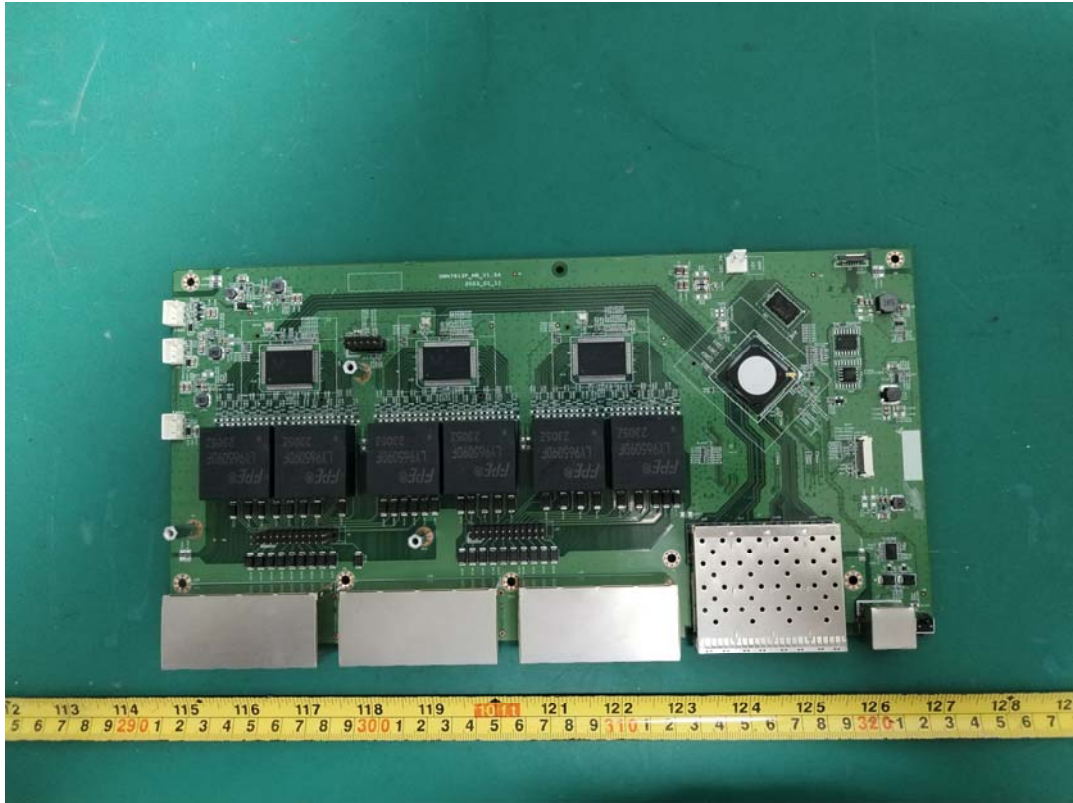

EXHIBIT C - EUT INTERNAL PHOTOGRAPHS

Power Supply 1 G1489-0460W

Power Supply 1 G1489-0460W

Power Supply 2 PA-2431-54H1

Power Supply 2 PA-2431-54H1

LITEON[®]

Switching Power Supply / 交换式电源供应器 / 开关电源

MODEL (型号) (型号): PA-2431-54H1

INPUT (输入) (输入): 100-240V ~ 7.0A 50-60Hz

OUTPUT (输出) (输出) V1: +56.0V = 7.32A MAX.

V2: +12.0V = 5.0A MAX.

POWER: 470W MAX.

S/N(N/S): VVVV-PPPPPPPP-YYMD-SSSS REV.: RRR

NOT FOR SALE

MADE IN CHINA (P)
中国製造 / 中国制造