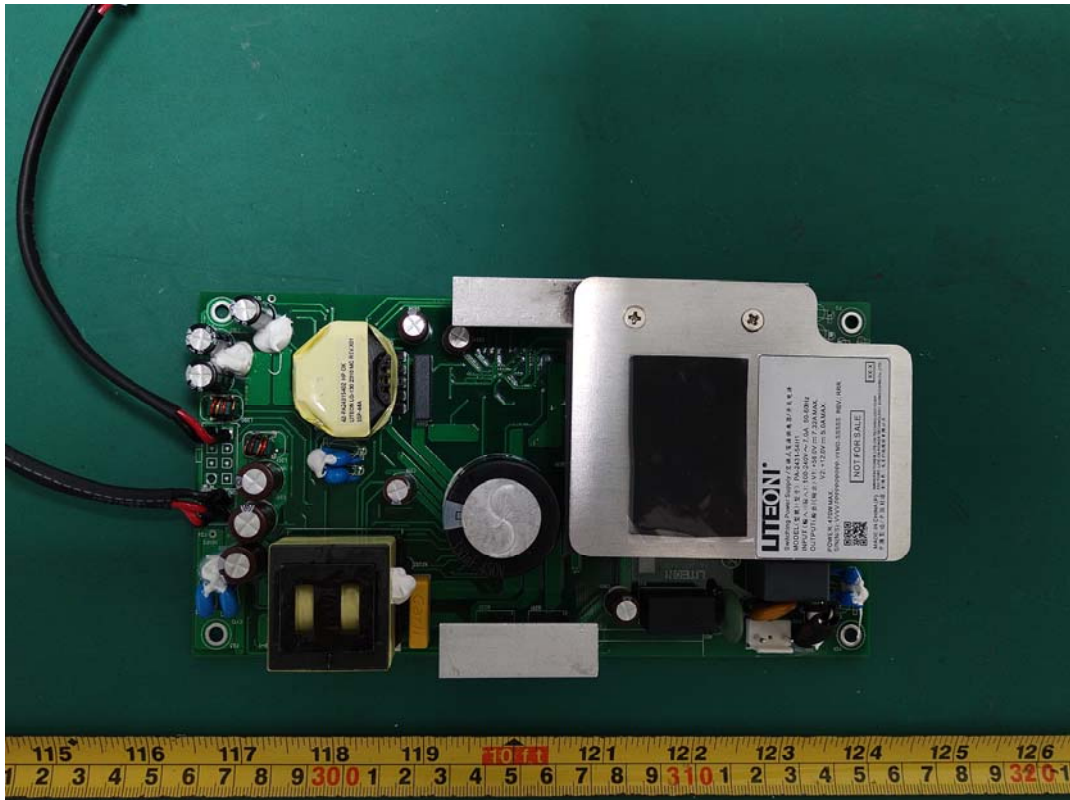

EXHIBIT C - EUT INTERNAL PHOTOGRAPHS

Power Supply 1 G1489-0460W

Power Supply 1 G1489-0460W

Power Supply 2 PA-2431-54H1

Power Supply 2 PA-2431-54H1

LITEON[®]

Switching Power Supply / 交换式电源供应器 / 开关电源

MODEL (型号) (型号): PA-2431-54H1

INPUT (输入) (输入): 100-240V ~ 7.0A 50-60Hz

OUTPUT (输出) (输出) V1: +56.0V = 7.32A MAX.

V2: +12.0V = 5.0A MAX.

POWER: 470W MAX.

S/N(N/S): VVVV-PPPPPPPP-YYMD-SSSS REV.: RRR

NOT FOR SALE

MADE IN CHINA (P)
中国製造 / 中国制造