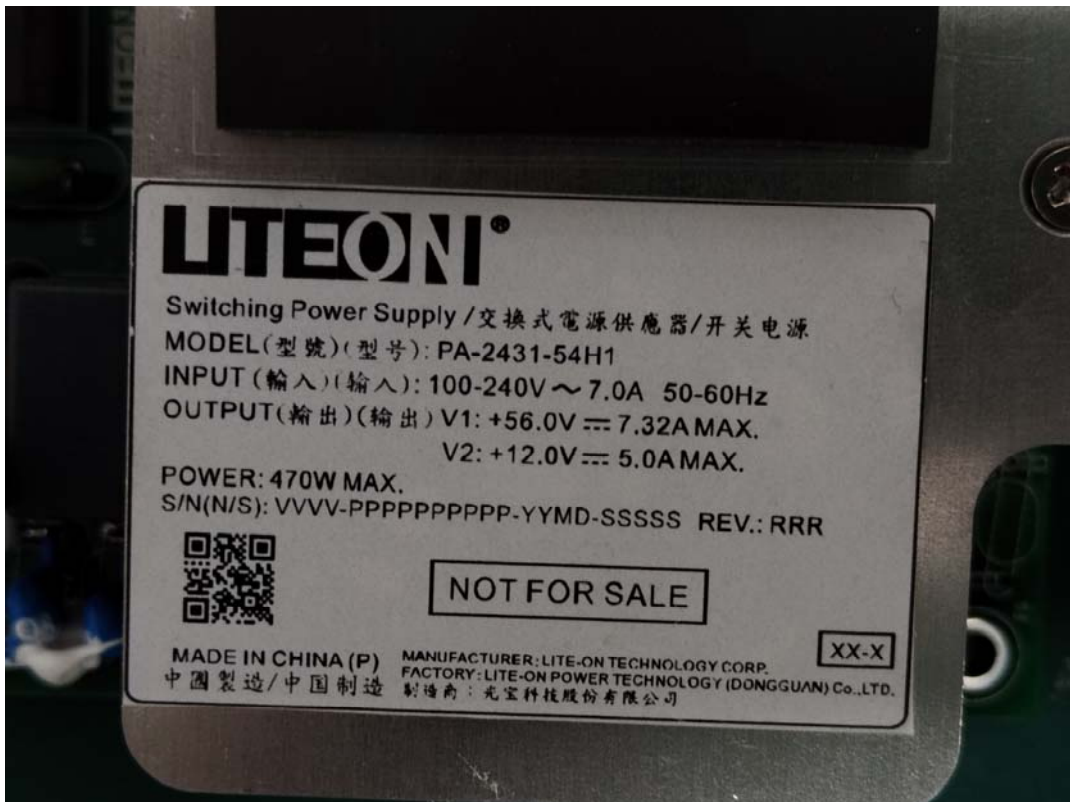

EXHIBIT C - EUT INTERNAL PHOTOGRAPHS

Power Supply 1 G1489-0460W

Power Supply 1 G1489-0460W

Power Supply 2 PA-2431-54H1

Power Supply 2 PA-2431-54H1

LITEON[®]

Switching Power Supply / 交换式电源供应器 / 开关电源

MODEL (型号) (型号): PA-2431-54H1

INPUT (输入) (输入): 100-240V ~ 7.0A 50-60Hz

OUTPUT (输出) (输出) V1: +56.0V = 7.32A MAX.

V2: +12.0V = 5.0A MAX.

POWER: 470W MAX.

S/N(N/S): VVVV-PPPPPPPP-YYMD-SSSS REV.: RRR

NOT FOR SALE

MADE IN CHINA (P)
中国製造 / 中国制造