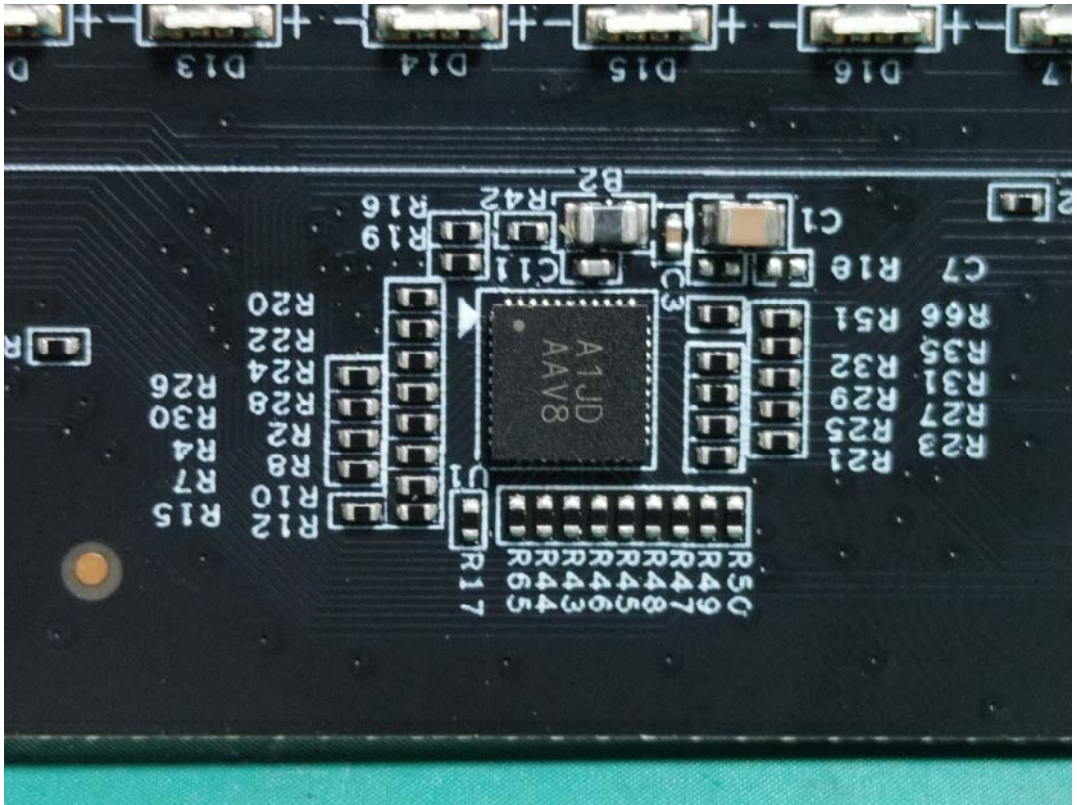

EXHIBIT C - EUT INTERNAL PHOTOGRAPHS

Power Supply 1 G1489-0460W

Power Supply 1 G1489-0460W

Power Supply 2 PA-2431-54H1

Power Supply 2 PA-2431-54H1

LITEON[®]

Switching Power Supply / 交换式电源供应器 / 开关电源

MODEL (型号) (型号): PA-2431-54H1

INPUT (输入) (输入): 100-240V ~ 7.0A 50-60Hz

OUTPUT (输出) (输出) V1: +56.0V = 7.32A MAX.

V2: +12.0V = 5.0A MAX.

POWER: 470W MAX.

S/N(N/S): VVVV-PPPPPPPP-YYMD-SSSS REV.: RRR

NOT FOR SALE

MADE IN CHINA (P)
中国製造 / 中国制造