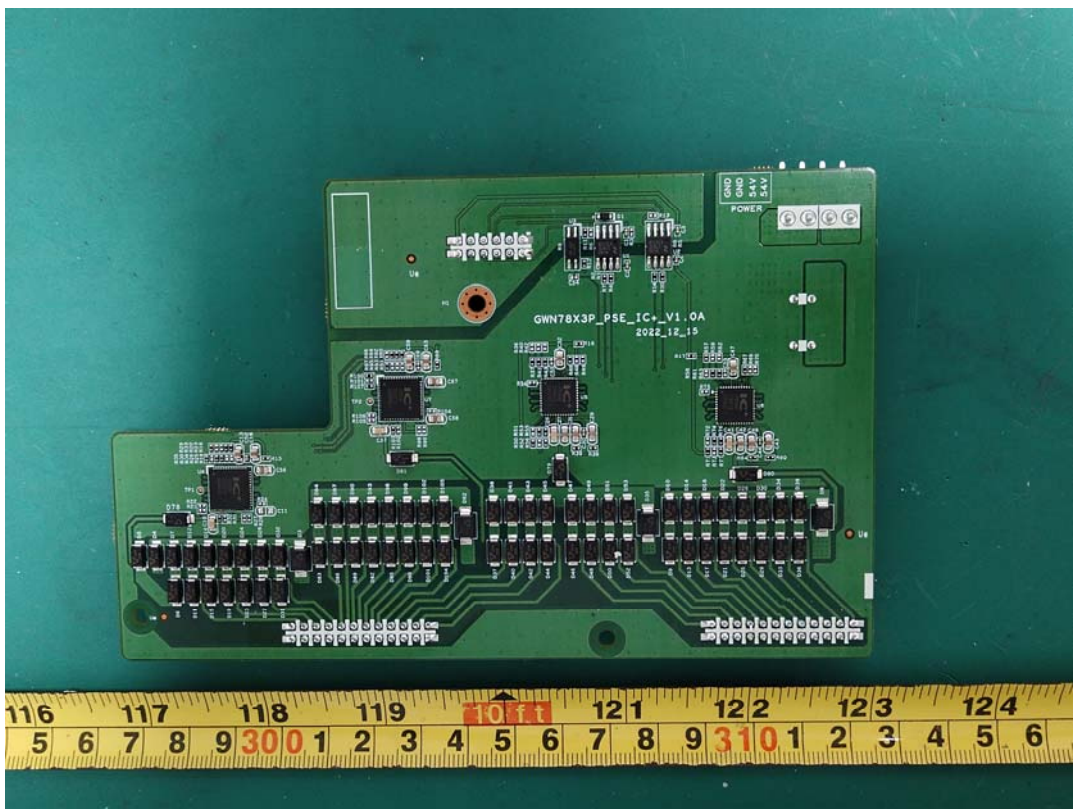

EXHIBIT C - EUT INTERNAL PHOTOGRAPHS

Power Supply 1 G1489-0460W

Power Supply 1 G1489-0460W

Power Supply 2 PA-2431-54H1

Power Supply 2 PA-2431-54H1

LITEON[®]

Switching Power Supply / 交换式电源供应器 / 开关电源

MODEL (型号) (型号): PA-2431-54H1

INPUT (输入) (输入): 100-240V ~ 7.0A 50-60Hz

OUTPUT (输出) (输出) V1: +56.0V = 7.32A MAX.

V2: +12.0V = 5.0A MAX.

POWER: 470W MAX.

S/N(N/S): VVVV-PPPPPPPP-YYMD-SSSS REV.: RRR

NOT FOR SALE

MADE IN CHINA (P)
中国製造 / 中国制造