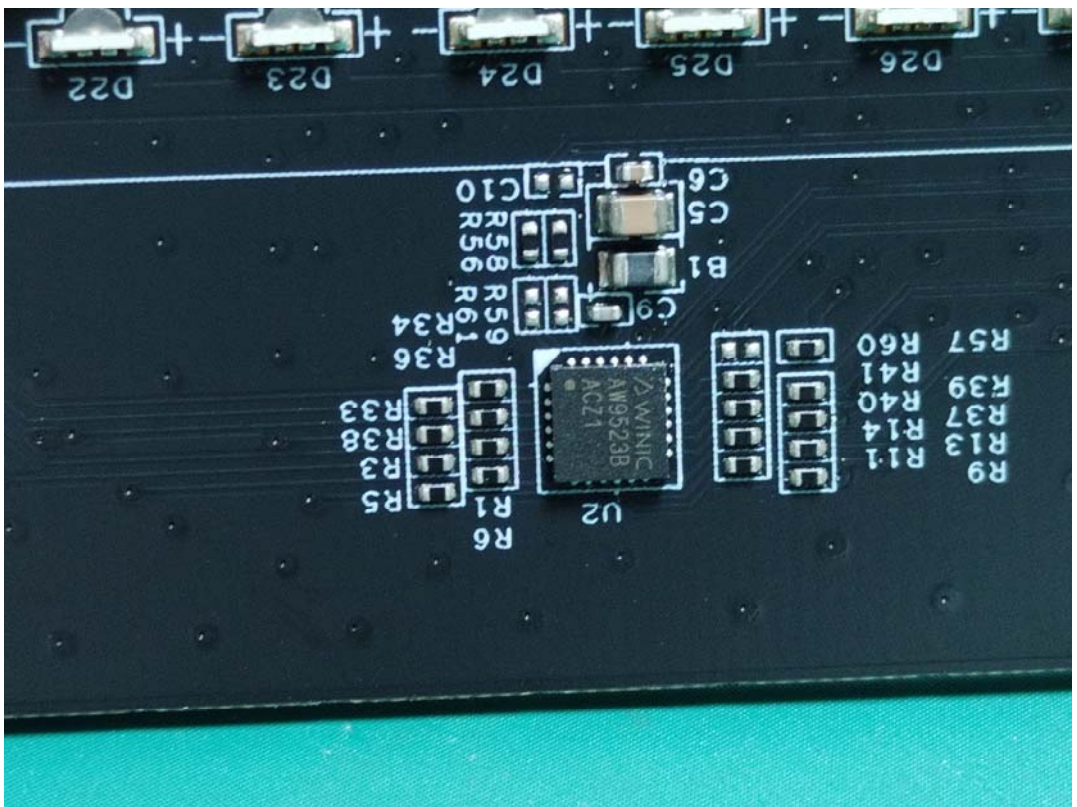

EXHIBIT C - EUT INTERNAL PHOTOGRAPHS

Power Supply 1 G1489-0460W

Power Supply 1 G1489-0460W

Power Supply 2 PA-2431-54H1

Power Supply 2 PA-2431-54H1

LITEON[®]

Switching Power Supply / 交换式电源供应器 / 开关电源

MODEL (型号) (型号): PA-2431-54H1

INPUT (输入) (输入): 100-240V ~ 7.0A 50-60Hz

OUTPUT (输出) (输出) V1: +56.0V = 7.32A MAX.

V2: +12.0V = 5.0A MAX.

POWER: 470W MAX.

S/N(N/S): VVVV-PPPPPPPP-YYMD-SSSS REV.: RRR

NOT FOR SALE

MADE IN CHINA (P)
中国製造 / 中国制造