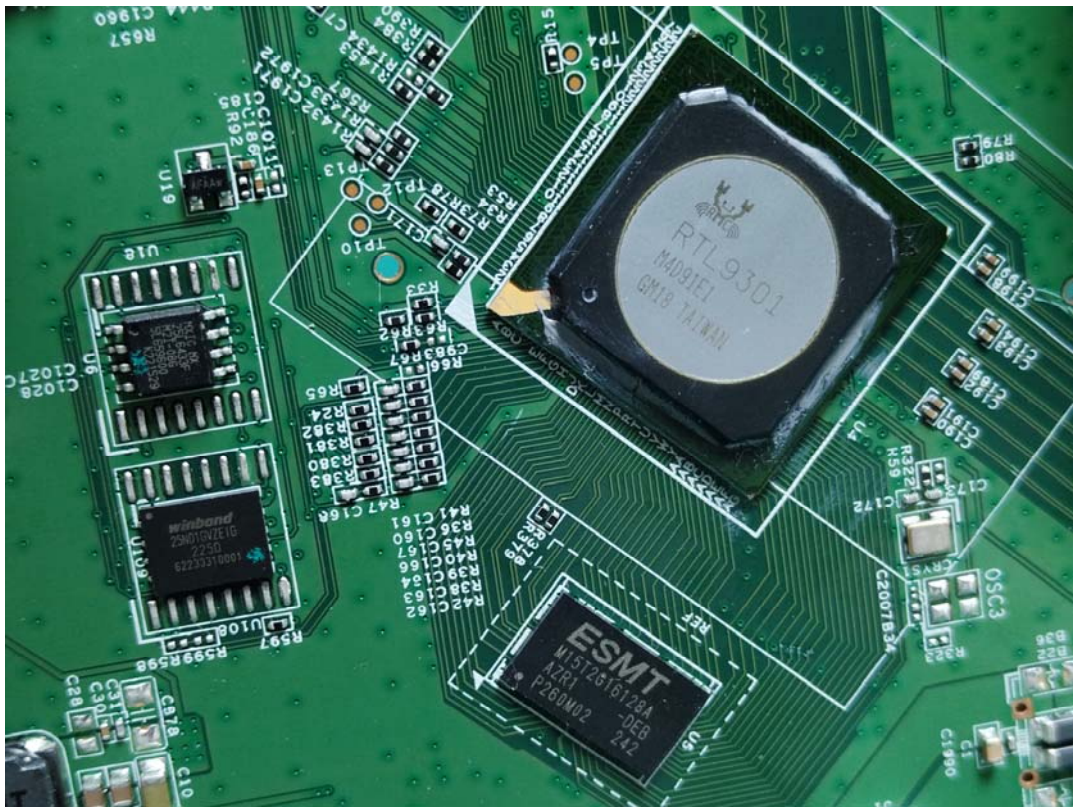

EXHIBIT C - EUT INTERNAL PHOTOGRAPHS

Power Supply 1 G1489-0460W

Power Supply 1 G1489-0460W

Power Supply 2 PA-2431-54H1

Power Supply 2 PA-2431-54H1

LITEON[®]

Switching Power Supply / 交换式电源供应器 / 开关电源

MODEL (型号) (型号): PA-2431-54H1