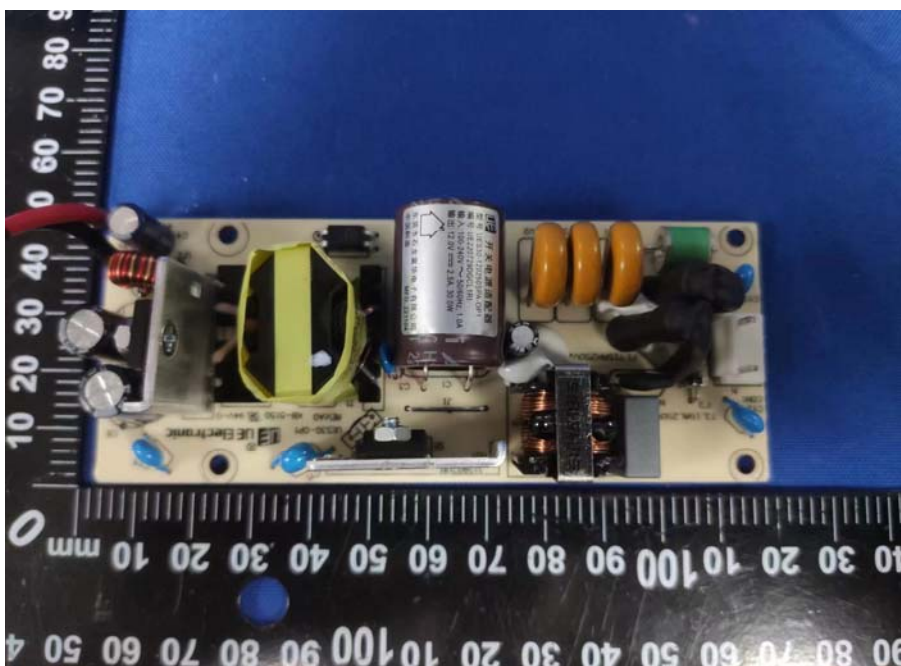

Internal photos

Power module: R0001A (RB030W05-1202500)

Power module: UES30-120250SPA-OP1

Main board