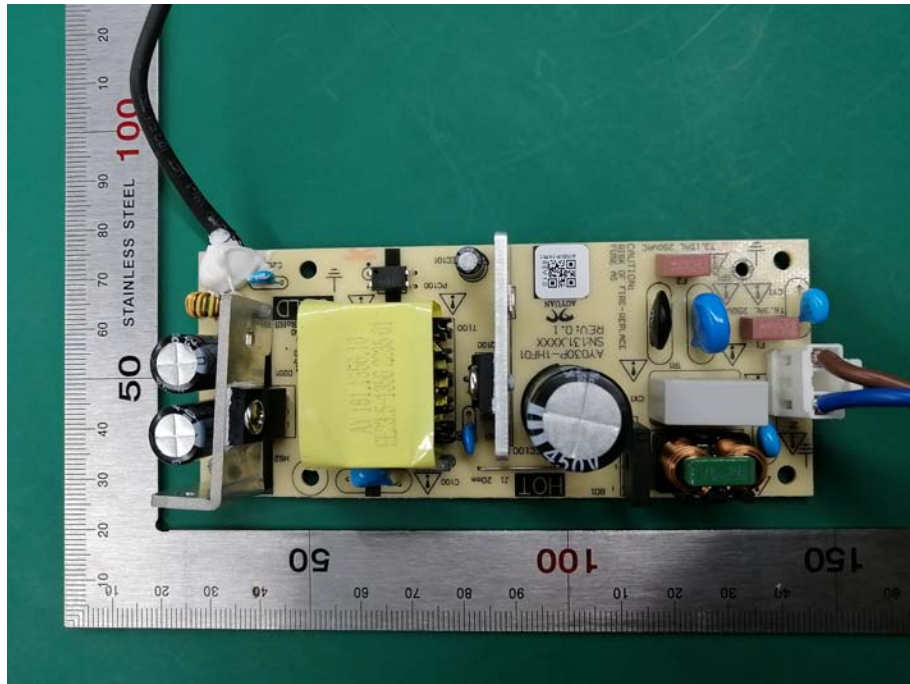

Internal photos

Model: GWN7803

Power module: R0001A(RB030W05-1202500)

Power module: UES30-120250SPA-0P1

Power module: AY030P-1HF01

Main Board

Model: GWN7802

Power module: R0001A(RB030W05-1202500)

Power module: UES30-120250SPA-0P1

Power module: AY030P-1HF01

Main Board