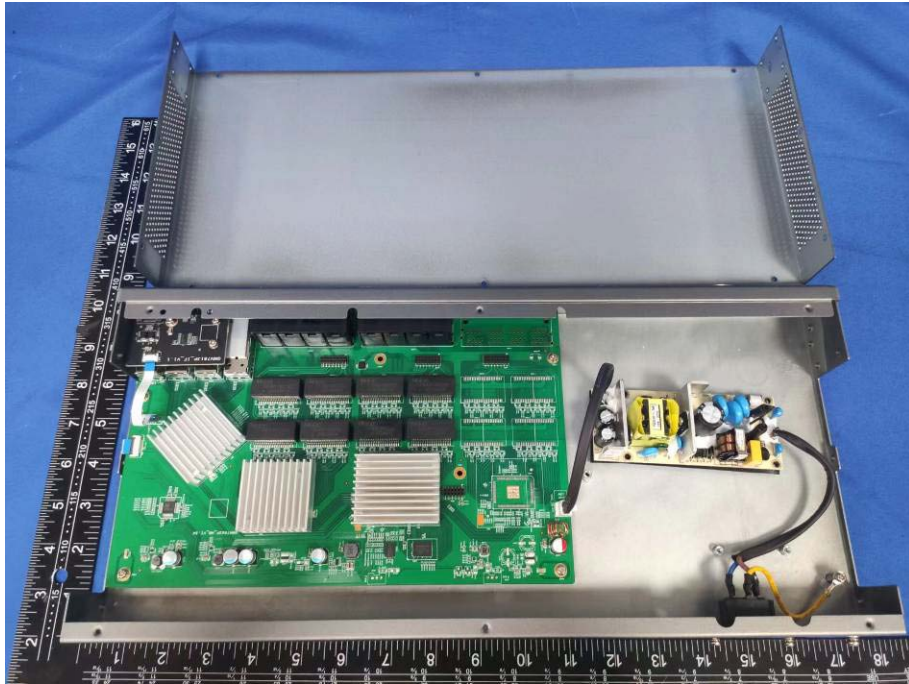

Internal photos

Model: GWN7803

Power module: R0001A(RB030W05-1202500)

Power module: UES30-120250SPA-0P1

Power module: AY030P-1HF01

Main Board

Model: GWN7802

Power module: R0001A(RB030W05-1202500)

Power module: UES30-120250SPA-0P1

Power module: AY030P-1HF01

Main Board