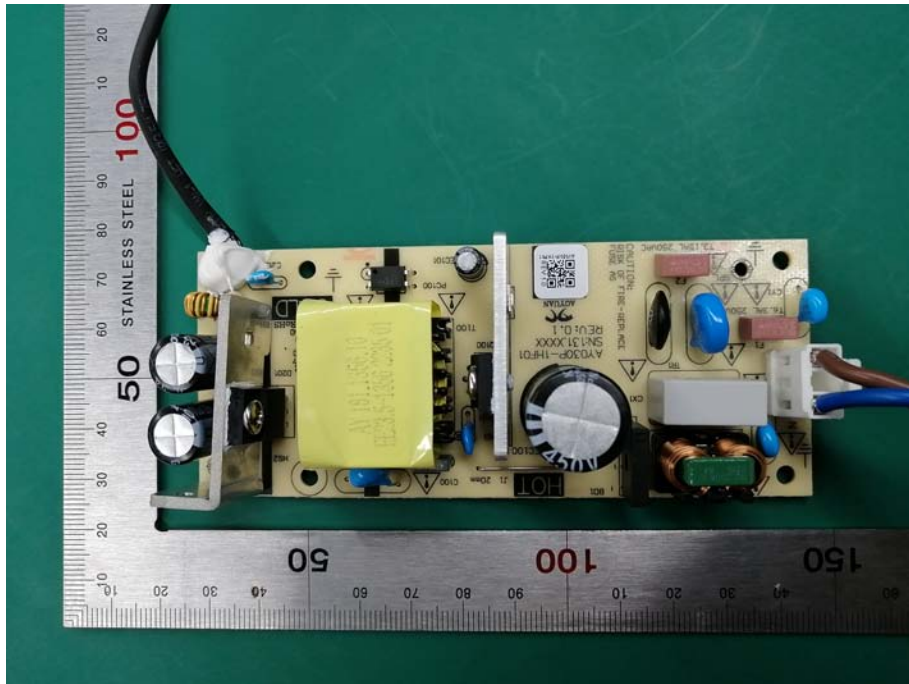

Internal photos

Model: GWN7803

Power module: R0001A(RB030W05-1202500)

Power module: UES30-120250SPA-0P1

Power module: AY030P-1HF01

Main Board

Model: GWN7802

Power module: R0001A(RB030W05-1202500)

Power module: UES30-120250SPA-0P1

Power module: AY030P-1HF01

Main Board