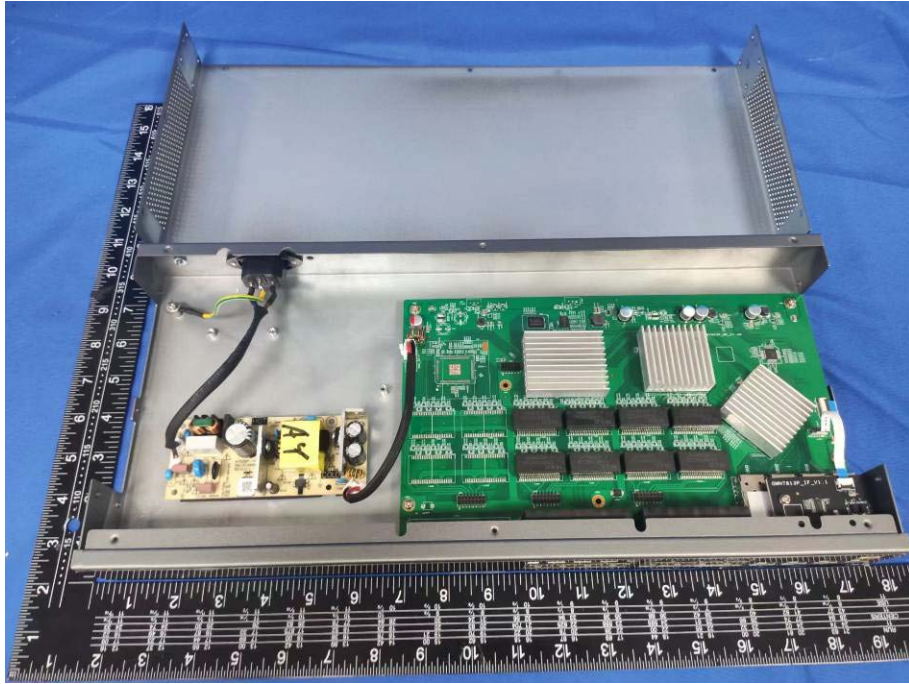

Internal photos

Model: GWN7803

Power module: R0001A(RB030W05-1202500)

Power module: UES30-120250SPA-0P1

Power module: AY030P-1HF01

Main Board

Model: GWN7802

Power module: R0001A(RB030W05-1202500)

Power module: UES30-120250SPA-0P1

Power module: AY030P-1HF01

Main Board