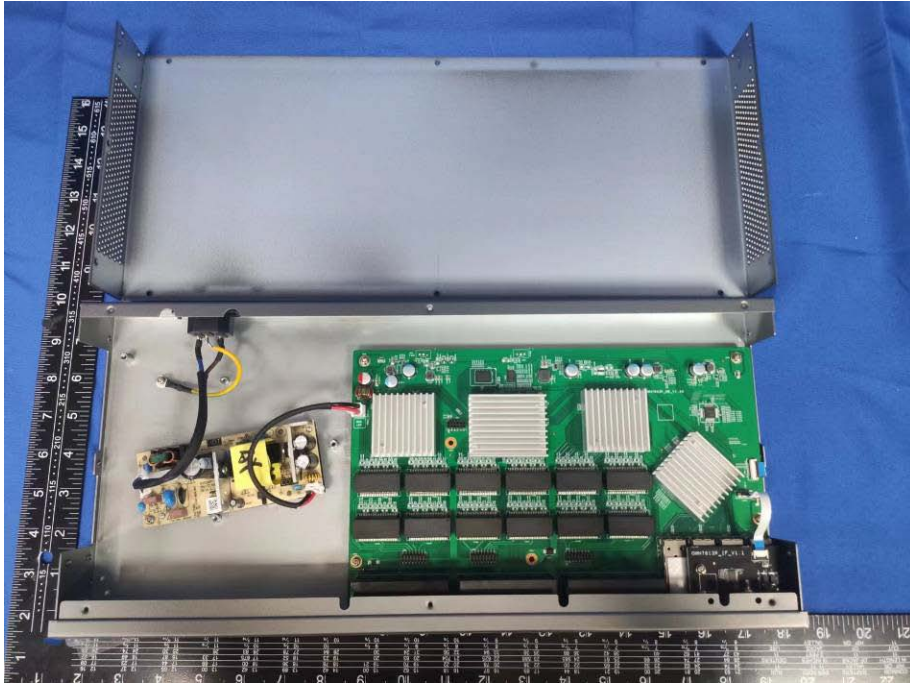

Internal photos

Model: GWN7803

Power module: R0001A(RB030W05-1202500)

Power module: UES30-120250SPA-0P1

Power module: AY030P-1HF01

Main Board

Model: GWN7802

Power module: R0001A(RB030W05-1202500)

Power module: UES30-120250SPA-0P1

Power module: AY030P-1HF01

Main Board