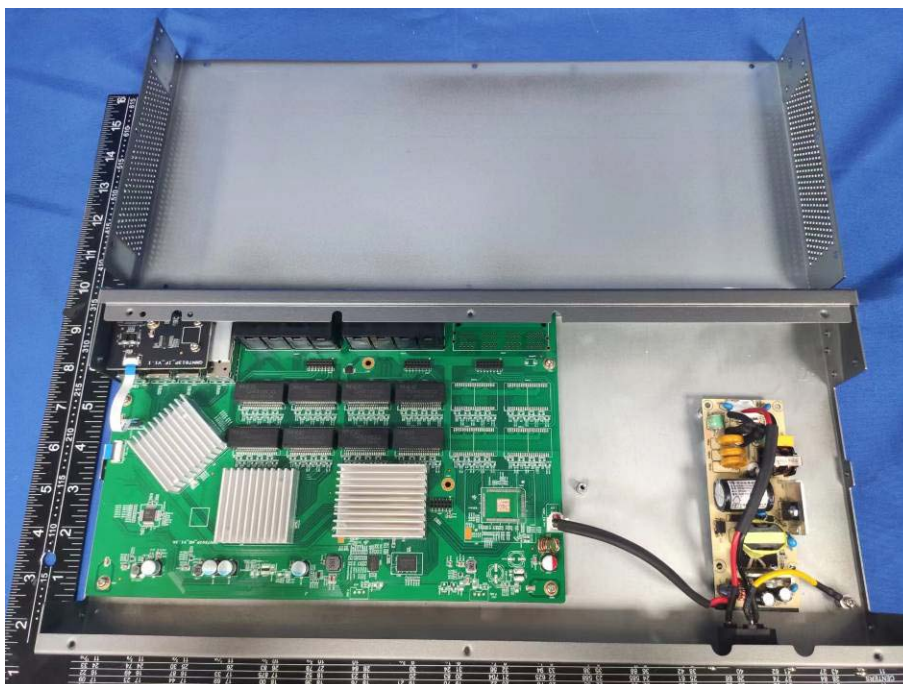

Internal photos

Model: GWN7803

Power module: R0001A(RB030W05-1202500)

Power module: UES30-120250SPA-0P1

Power module: AY030P-1HF01

Main Board

Model: GWN7802

Power module: R0001A(RB030W05-1202500)

Power module: UES30-120250SPA-0P1

Power module: AY030P-1HF01

Main Board