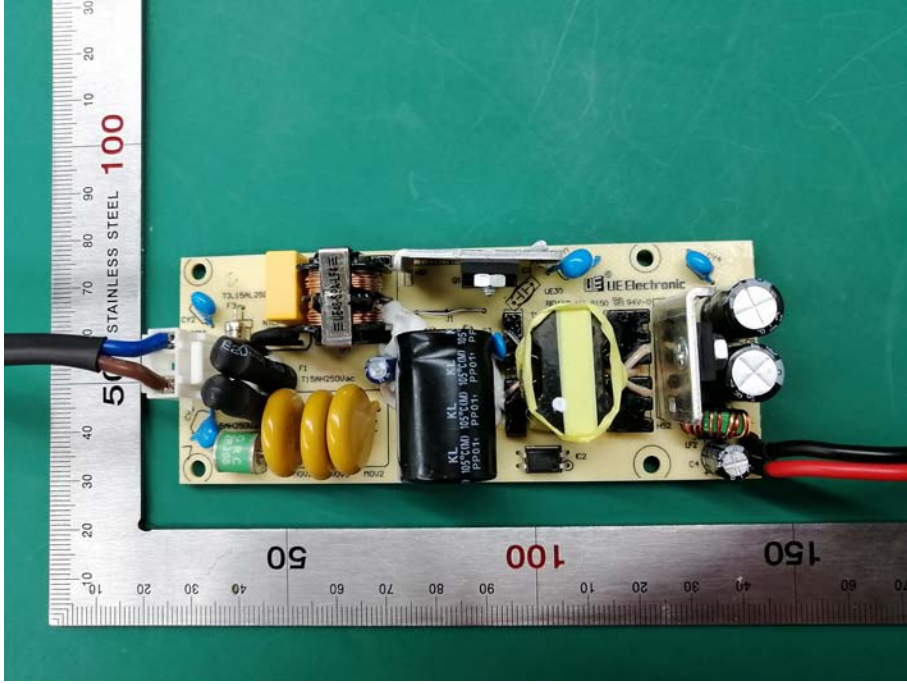

Internal photos

Model: GWN7803

Power module: R0001A(RB030W05-1202500)

Power module: UES30-120250SPA-0P1

Power module: AY030P-1HF01

Main Board

Model: GWN7802

Power module: R0001A(RB030W05-1202500)

Power module: UES30-120250SPA-0P1

Power module: AY030P-1HF01

Main Board