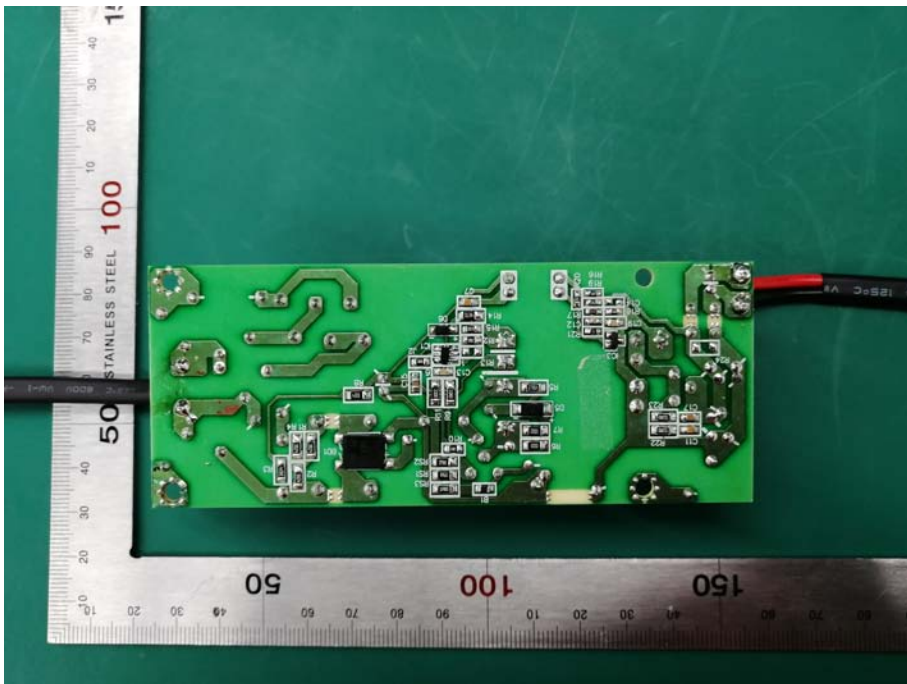

Internal photos

Model: GWN7803

Power module: R0001A(RB030W05-1202500)

Power module: UES30-120250SPA-0P1

Power module: AY030P-1HF01

Main Board

Model: GWN7802

Power module: R0001A(RB030W05-1202500)

Power module: UES30-120250SPA-0P1

Power module: AY030P-1HF01

Main Board