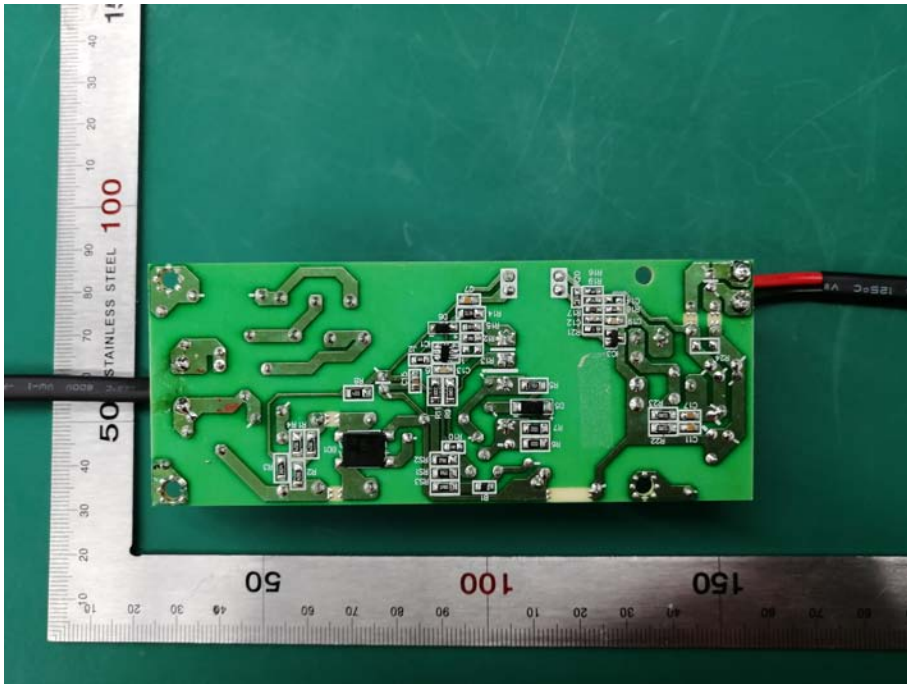

Internal photos

Model: GWN7803

Power module: R0001A(RB030W05-1202500)

Power module: UES30-120250SPA-0P1

Power module: AY030P-1HF01

Main Board

Model: GWN7802

Power module: R0001A(RB030W05-1202500)

Power module: UES30-120250SPA-0P1

Power module: AY030P-1HF01

Main Board