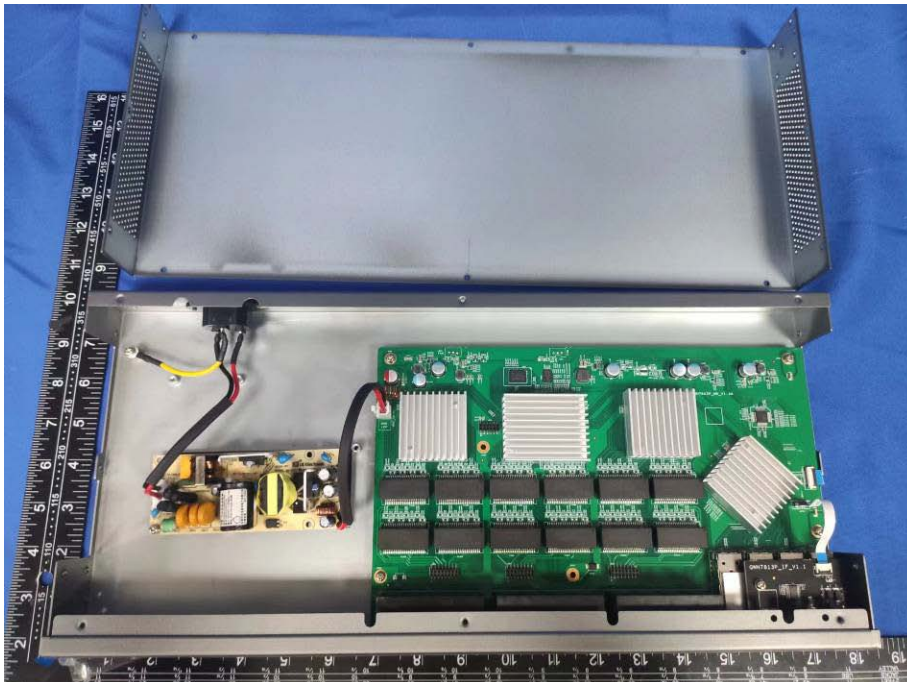

Internal photos

Model: GWN7803

Power module: R0001A(RB030W05-1202500)

Power module: UES30-120250SPA-0P1

Power module: AY030P-1HF01

Main Board

Model: GWN7802

Power module: R0001A(RB030W05-1202500)

Power module: UES30-120250SPA-0P1

Power module: AY030P-1HF01

Main Board