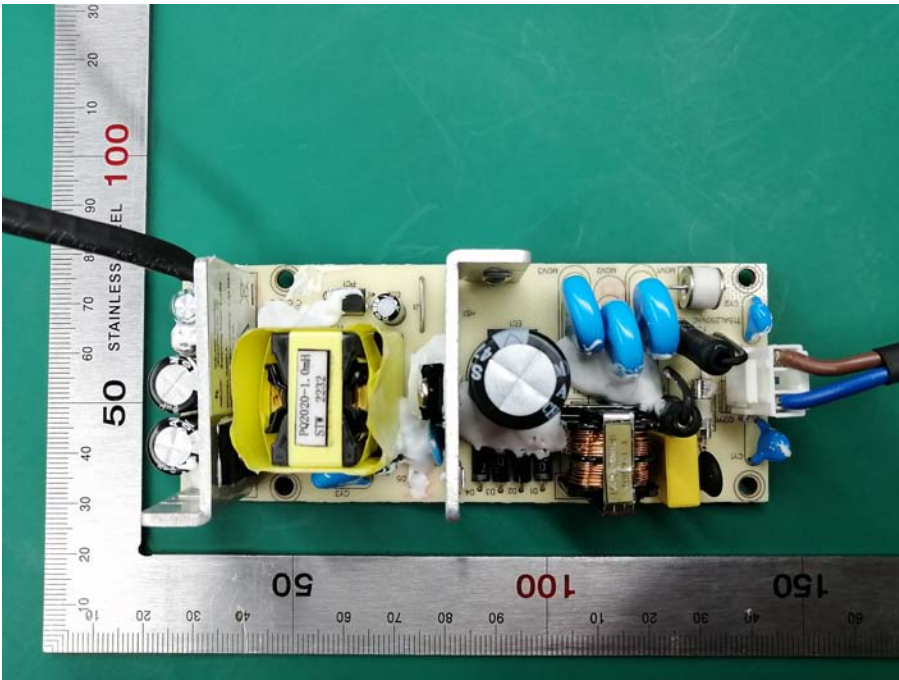

Internal photos

Model: GWN7803

Power module: R0001A(RB030W05-1202500)

Power module: UES30-120250SPA-0P1

Power module: AY030P-1HF01

Main Board

Model: GWN7802

Power module: R0001A(RB030W05-1202500)

Power module: UES30-120250SPA-0P1

Power module: AY030P-1HF01

Main Board