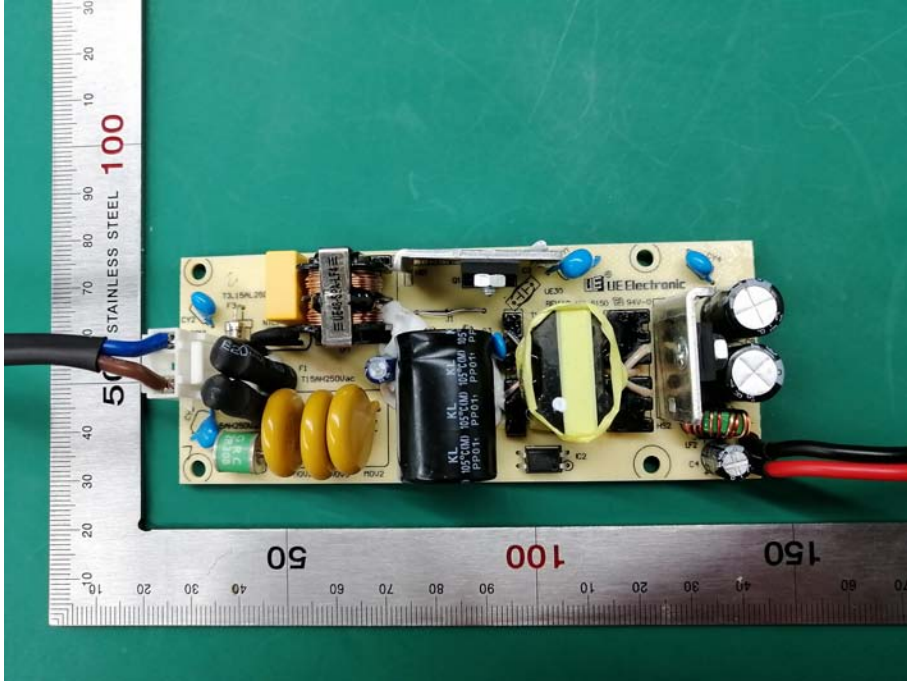

Internal photos

Model: GWN7803

Power module: R0001A(RB030W05-1202500)

Power module: UES30-120250SPA-0P1

Power module: AY030P-1HF01

Main Board

Model: GWN7802

Power module: R0001A(RB030W05-1202500)

Power module: UES30-120250SPA-0P1

Power module: AY030P-1HF01

Main Board