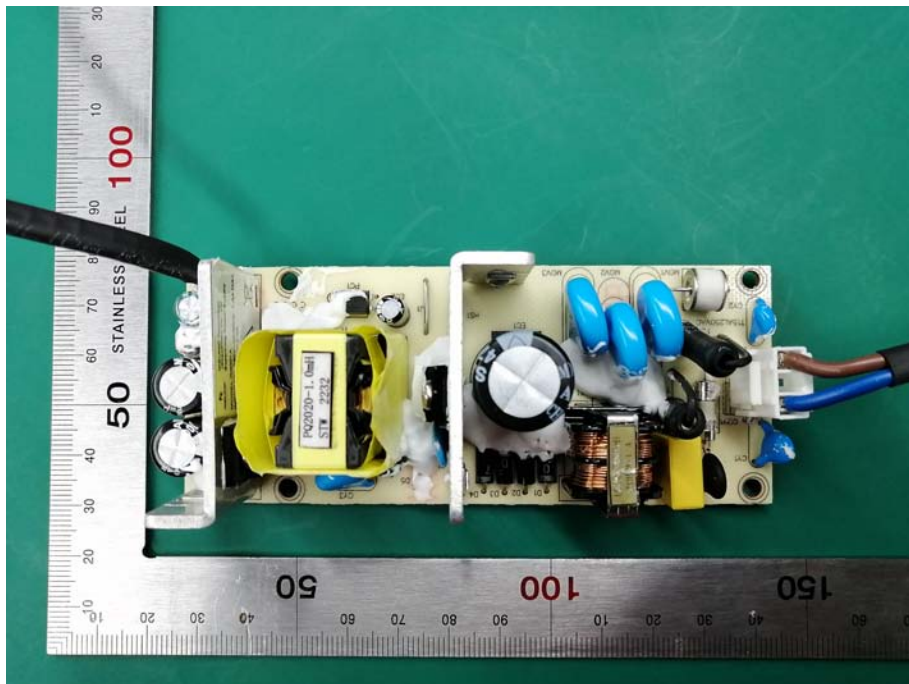

Internal photos

Model: GWN7803

Power module: R0001A(RB030W05-1202500)

Power module: UES30-120250SPA-0P1

Power module: AY030P-1HF01

Main Board

Model: GWN7802

Power module: R0001A(RB030W05-1202500)

Power module: UES30-120250SPA-0P1

Power module: AY030P-1HF01

Main Board