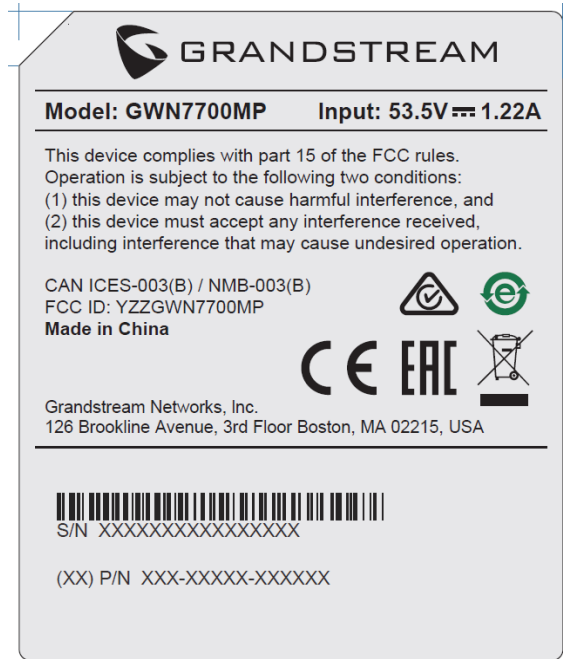

EXHIBIT A - FCC ID LABEL AND LOCATION

FCC ID Label

FCC ID Label Location Information

The label shown shall be permanently affixed at a conspicuous location on the device and be readily visible to the user at the time purchase (Labeling requirements per 2.925)