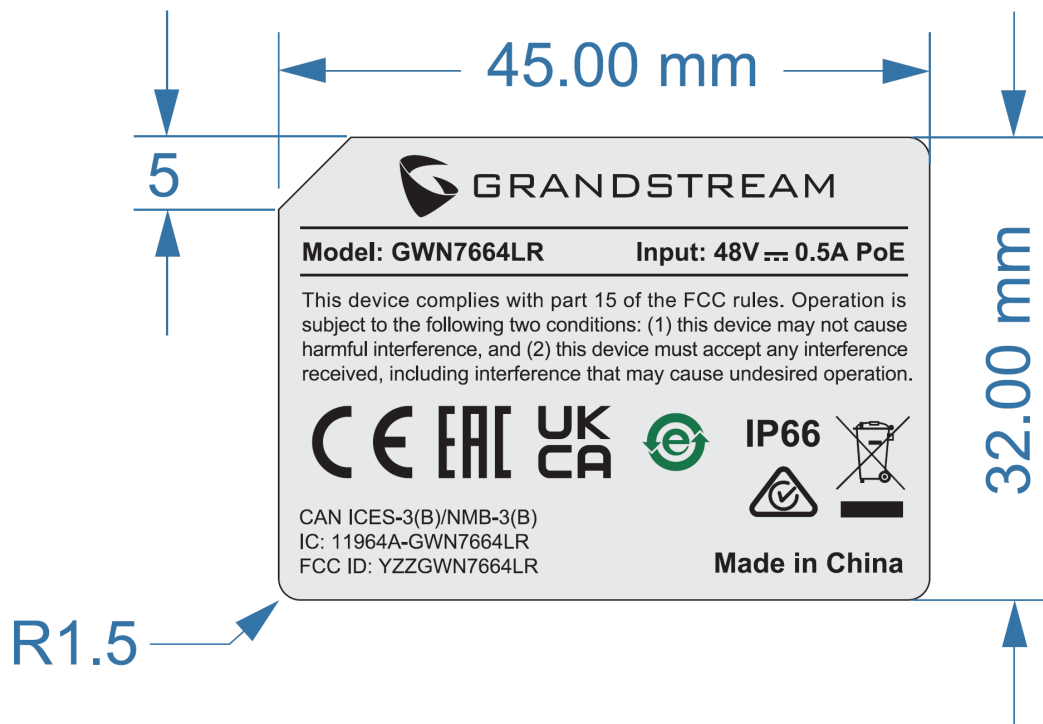

### FCC ID Label

### FCC ID Label Location Information

The label shown shall be permanently affixed at a conspicuous location on the device and be readily visible to the user at the time purchase (Labeling requirements per 2.925)