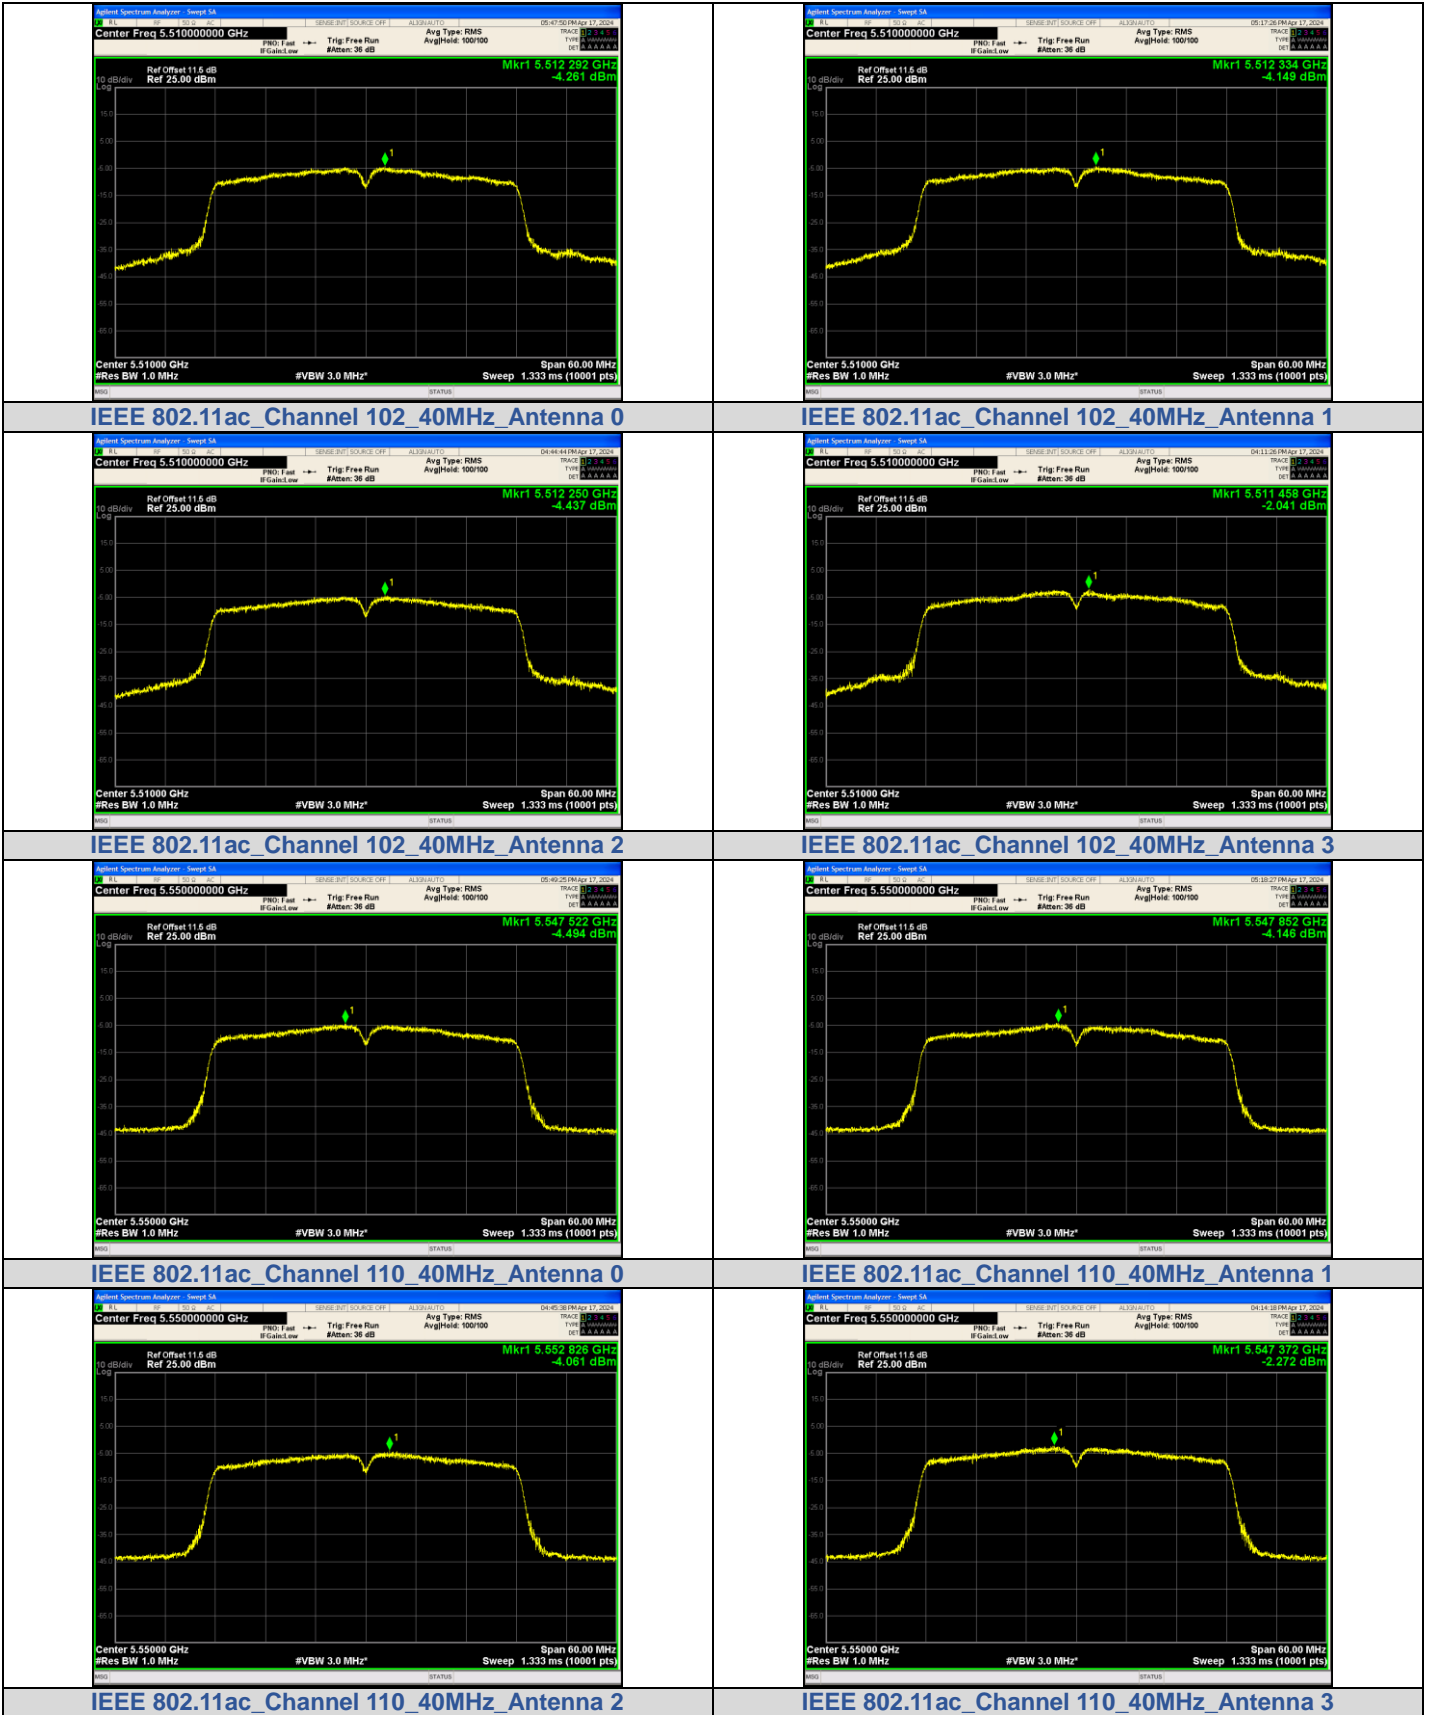

Shenzhen UnionTrust Quality and Technology Co., Ltd.

Address: Unit D/E of 9/F and 16/F, Block A, Building 6, Baoneng science and technology park, Longhua district, Shenzhen, China

Tel: +86-755-28230888

Fax: +86-755-28230886

E-mail: info@uttlab.com

<http://www.uttlab.com>

UTTR-RF-EN300328-V1.2