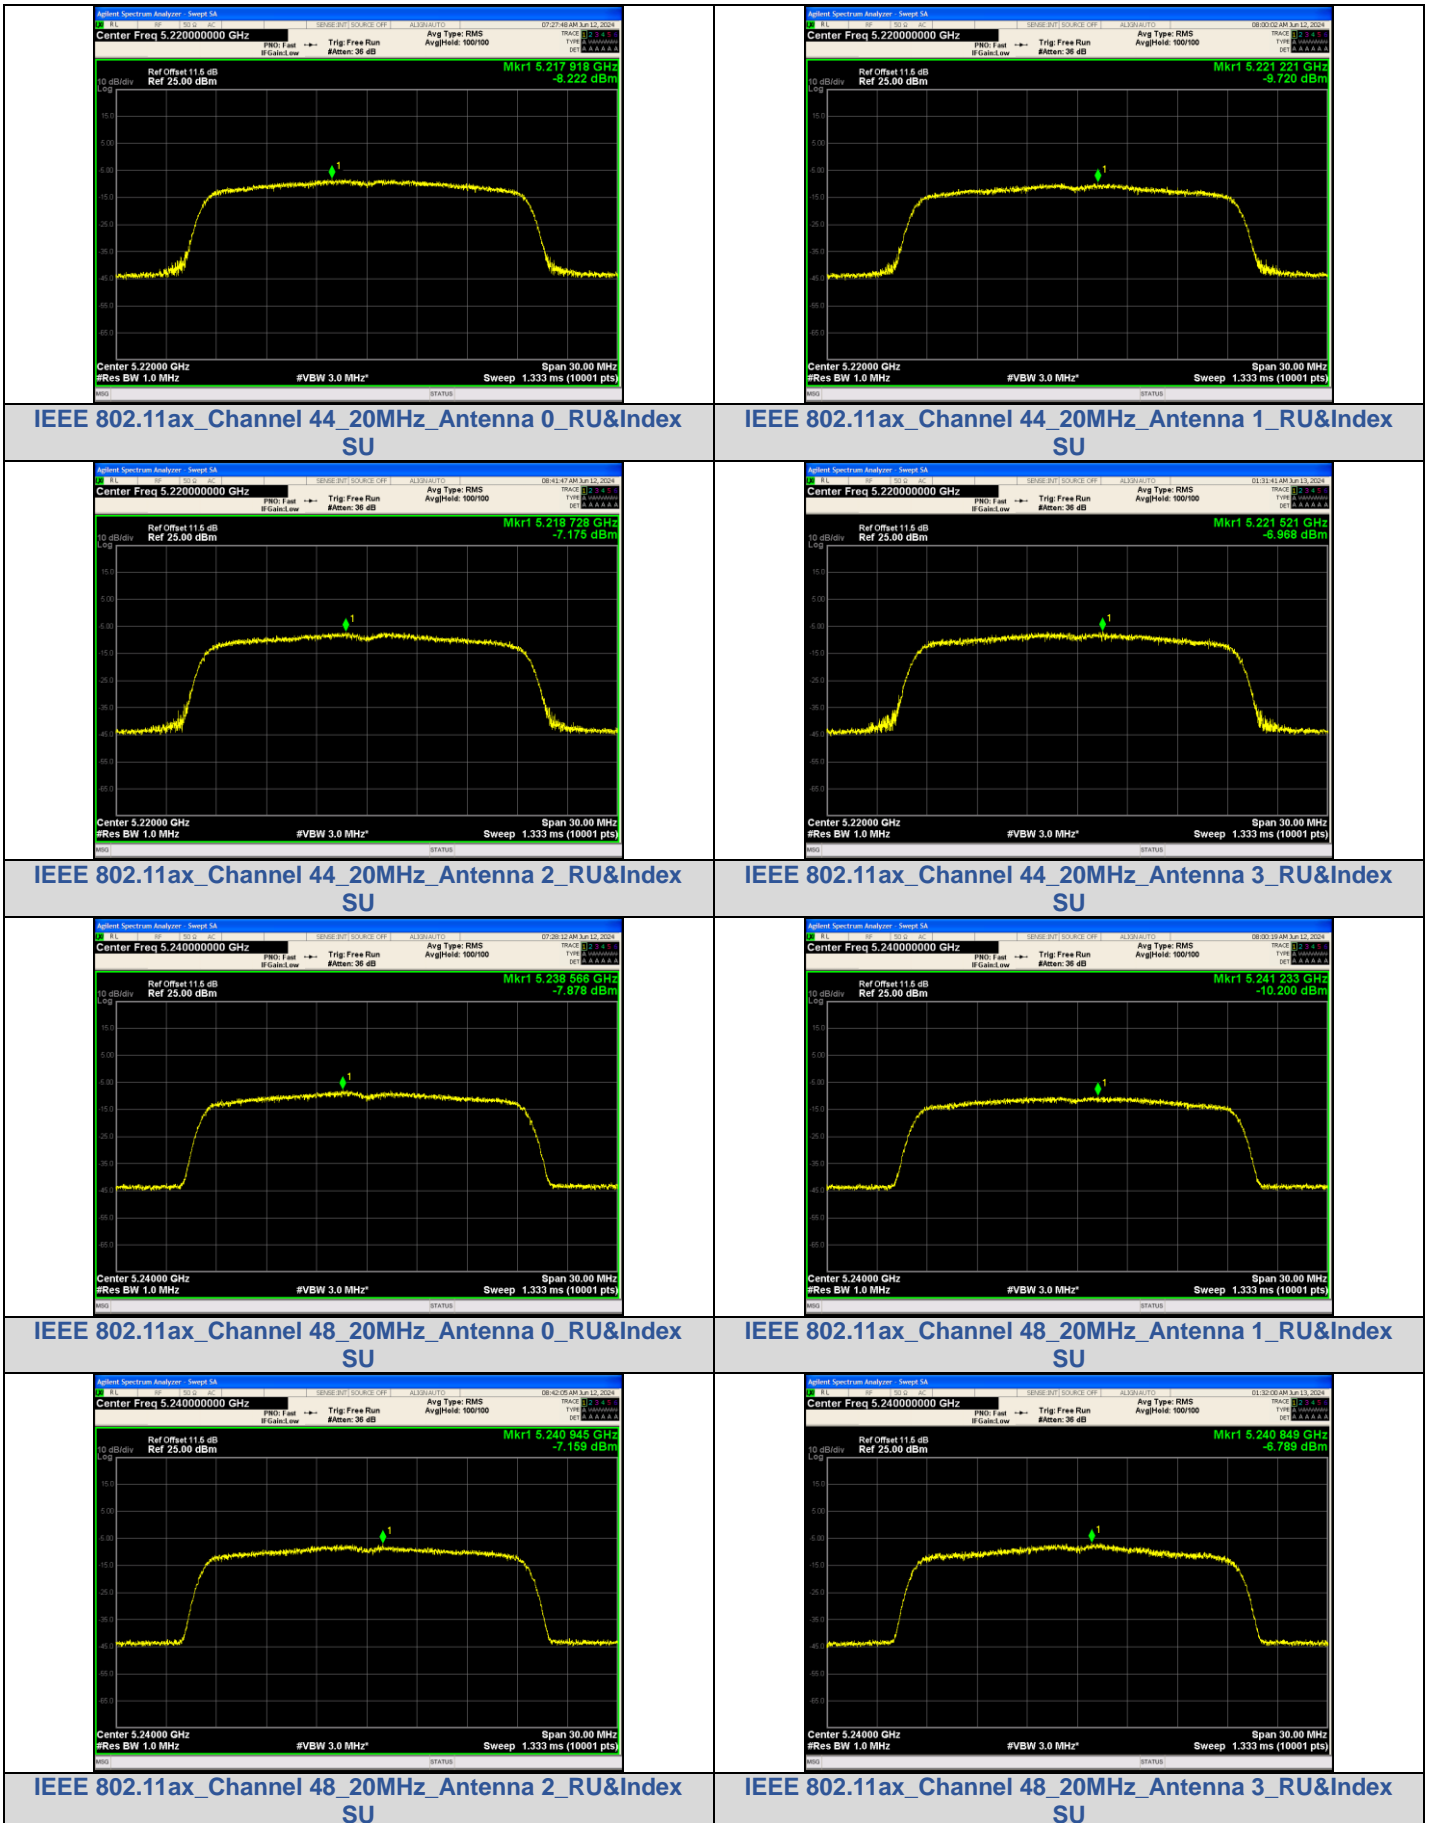

Shenzhen UnionTrust Quality and Technology Co., Ltd.

Address: Unit D/E of 9/F and 16/F, Block A, Building 6, Baoneng science and technology park, Longhua district, Shenzhen, China

Tel: +86-755-28230888

Fax: +86-755-28230886

E-mail: info@uttlab.com

<http://www.uttlab.com>

UTTR-RF-EN300328-V1.2