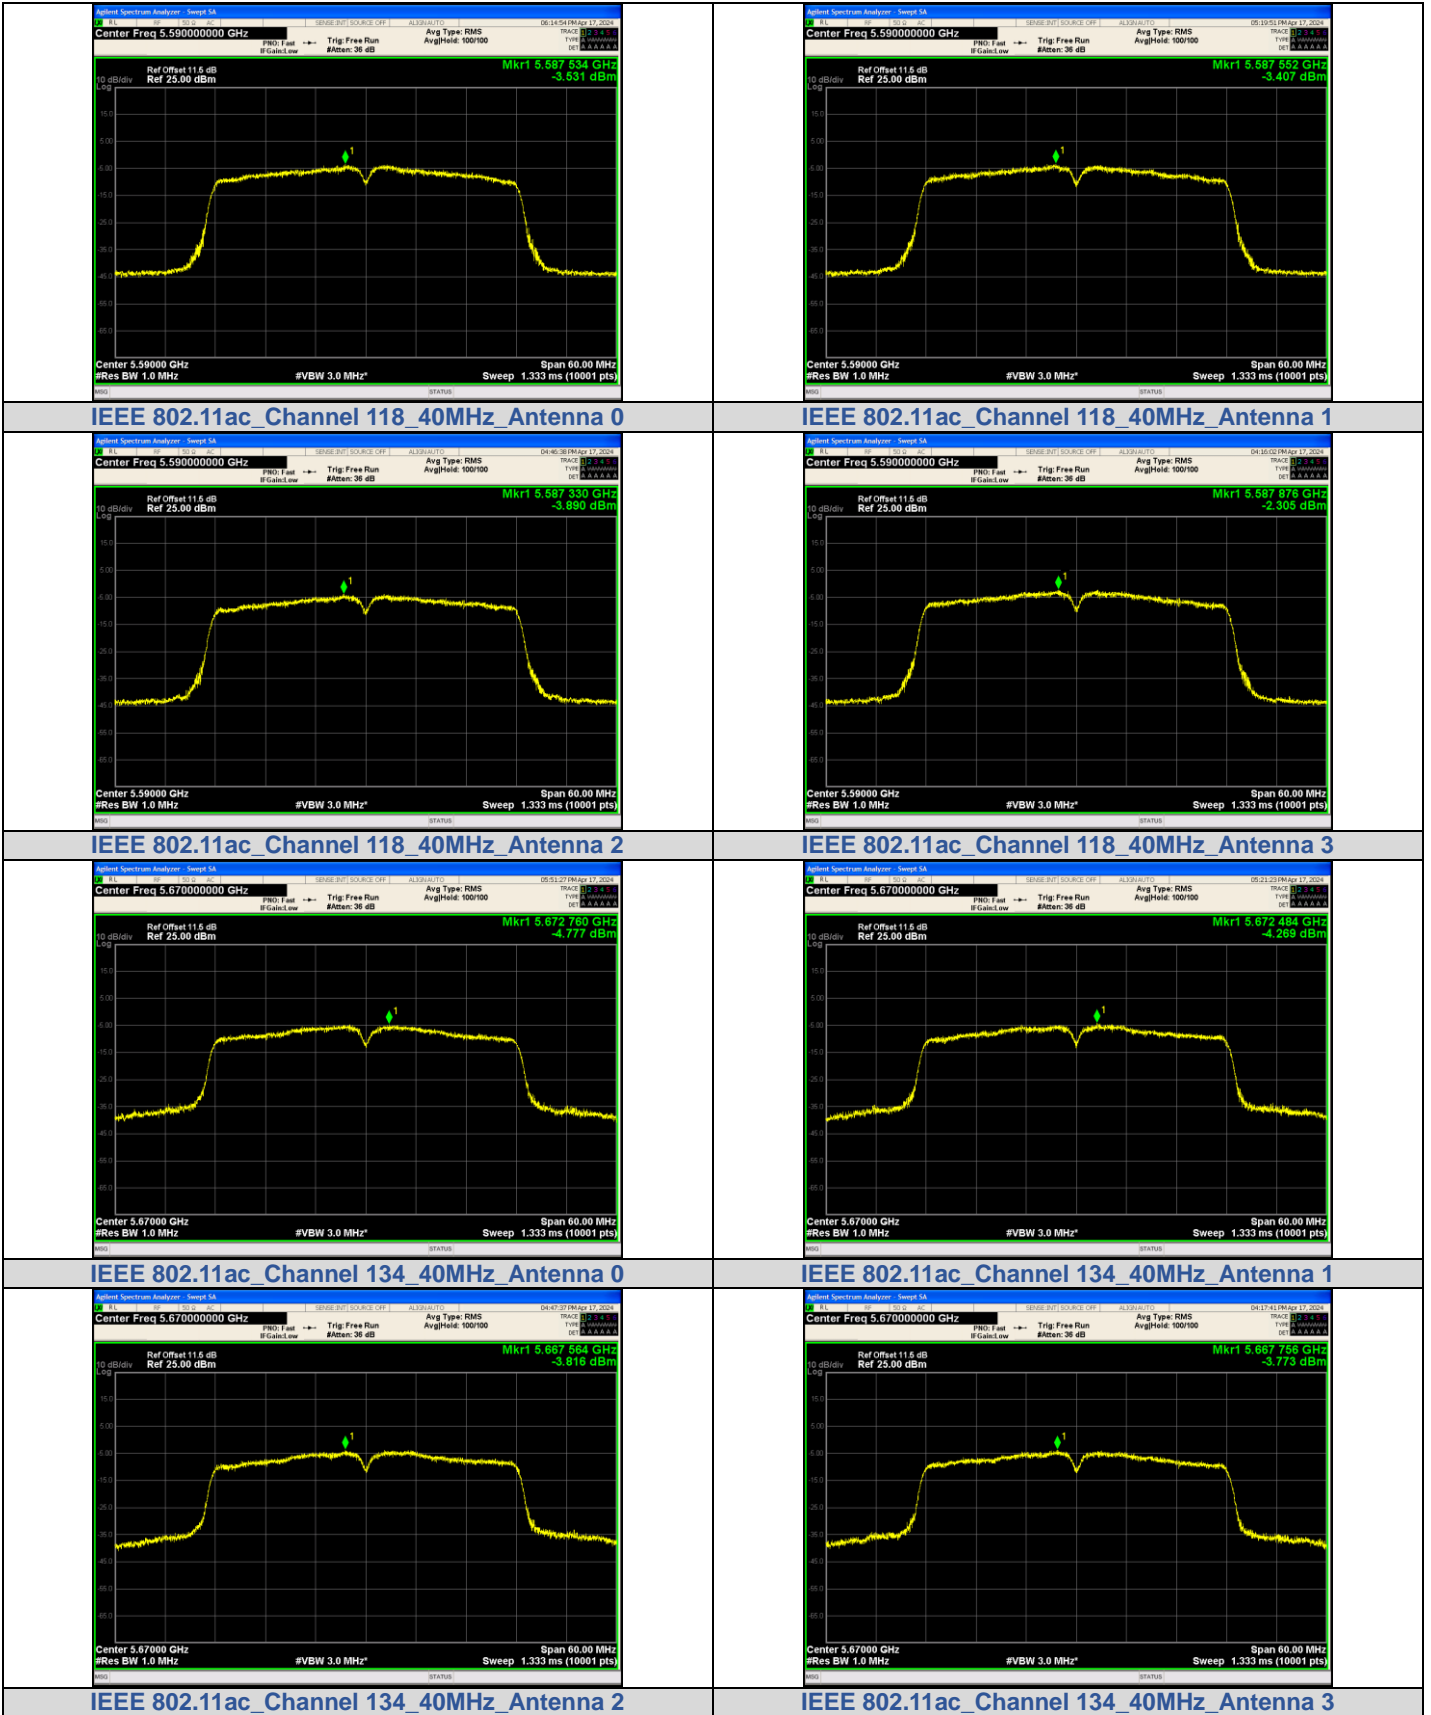

Shenzhen UnionTrust Quality and Technology Co., Ltd.

Address: Unit D/E of 9/F and 16/F, Block A, Building 6, Baoneng science and technology park, Longhua district, Shenzhen, China

Tel: +86-755-28230888

Fax: +86-755-28230886

E-mail: info@uttlab.com

<http://www.uttlab.com>

UTTR-RF-EN300328-V1.2