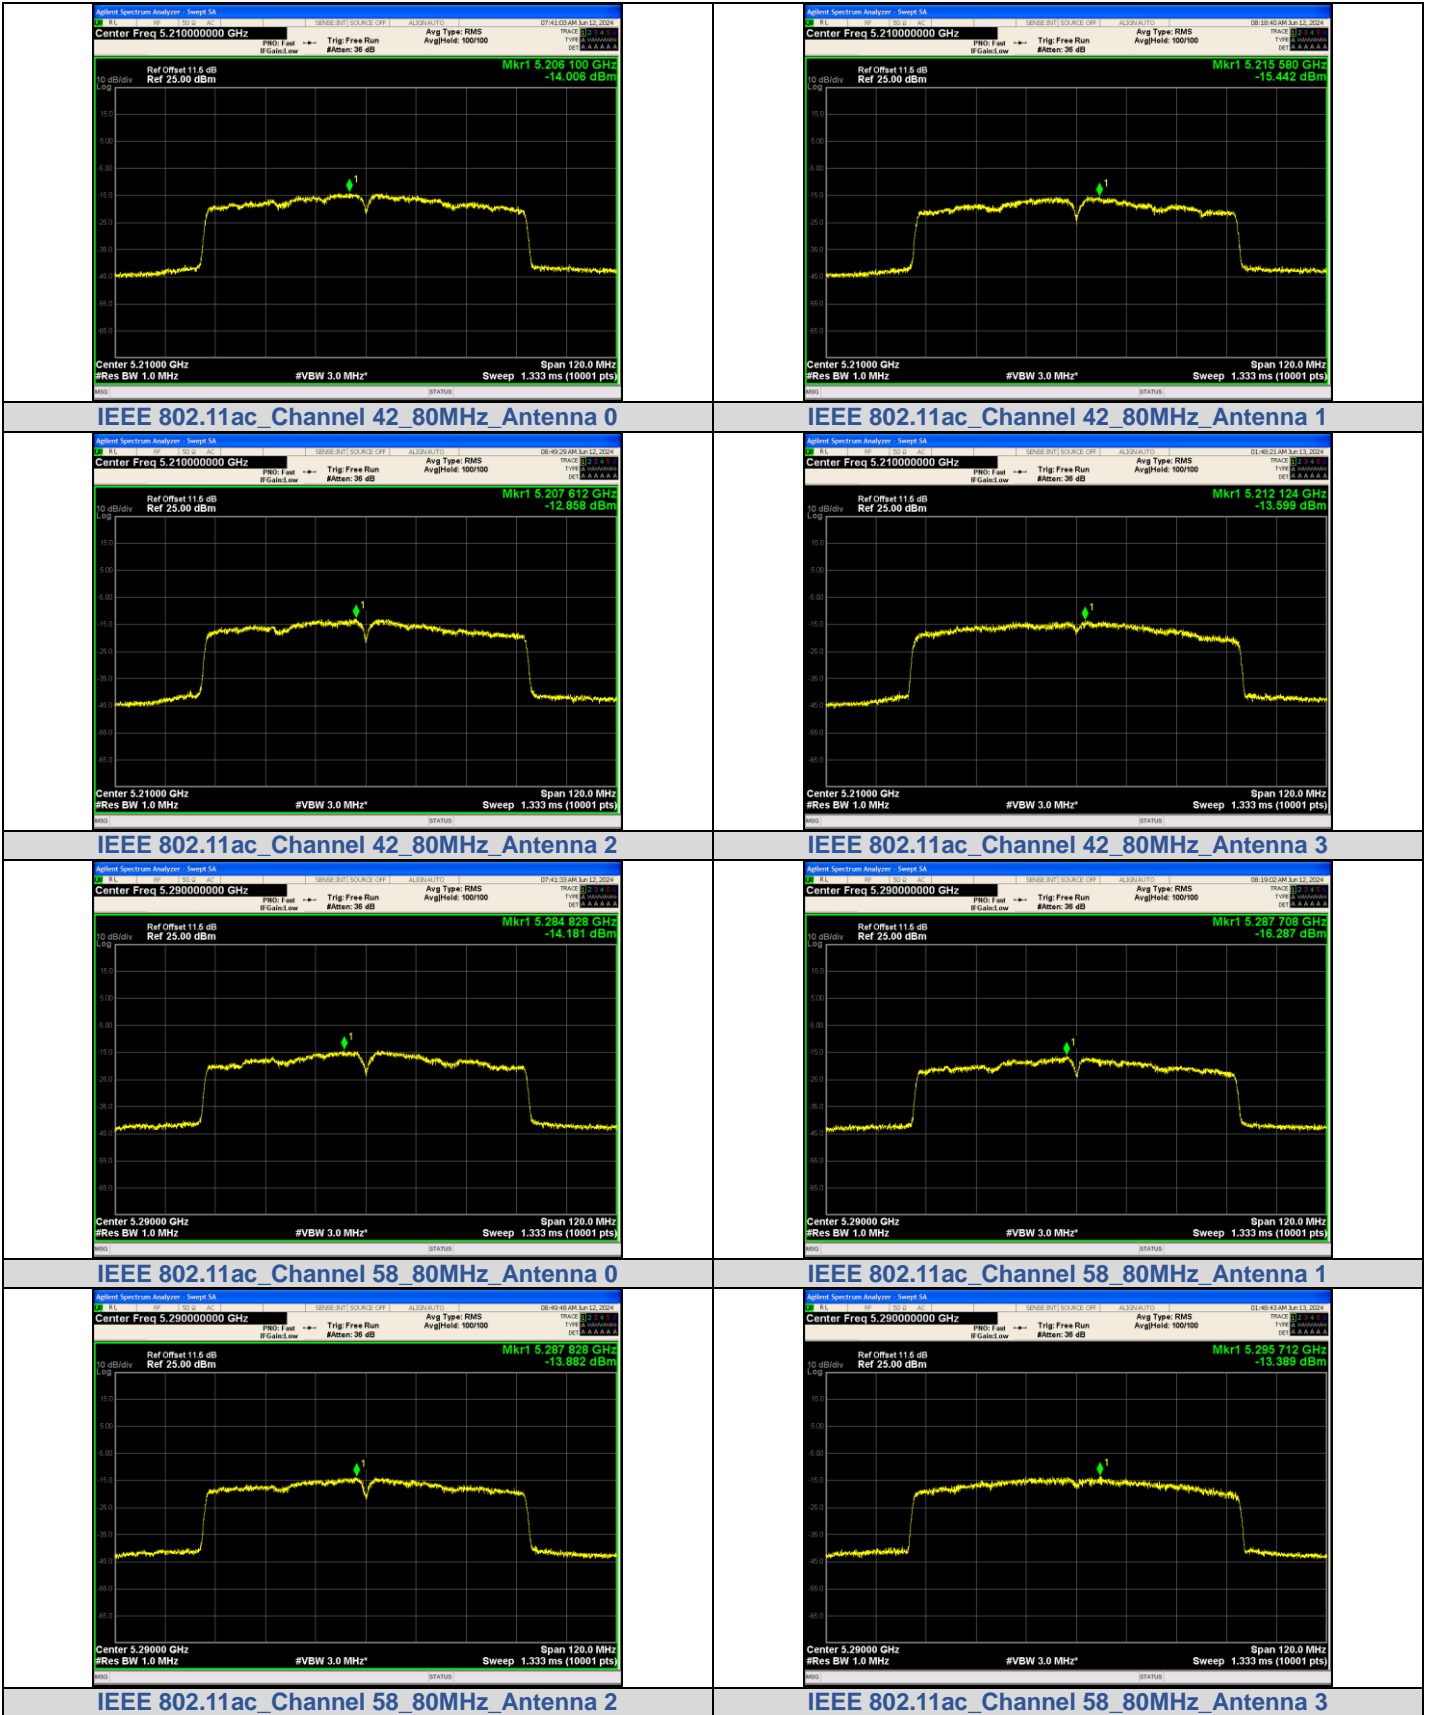

Shenzhen UnionTrust Quality and Technology Co., Ltd.

Address: Unit D/E of 9/F and 16/F, Block A, Building 6, Baoneng science and technology park, Longhua district, Shenzhen, China

Tel: +86-755-28230888

Fax: +86-755-28230886

E-mail: info@uttlab.com

<http://www.uttlab.com>

UTTR-RF-EN300328-V1.2