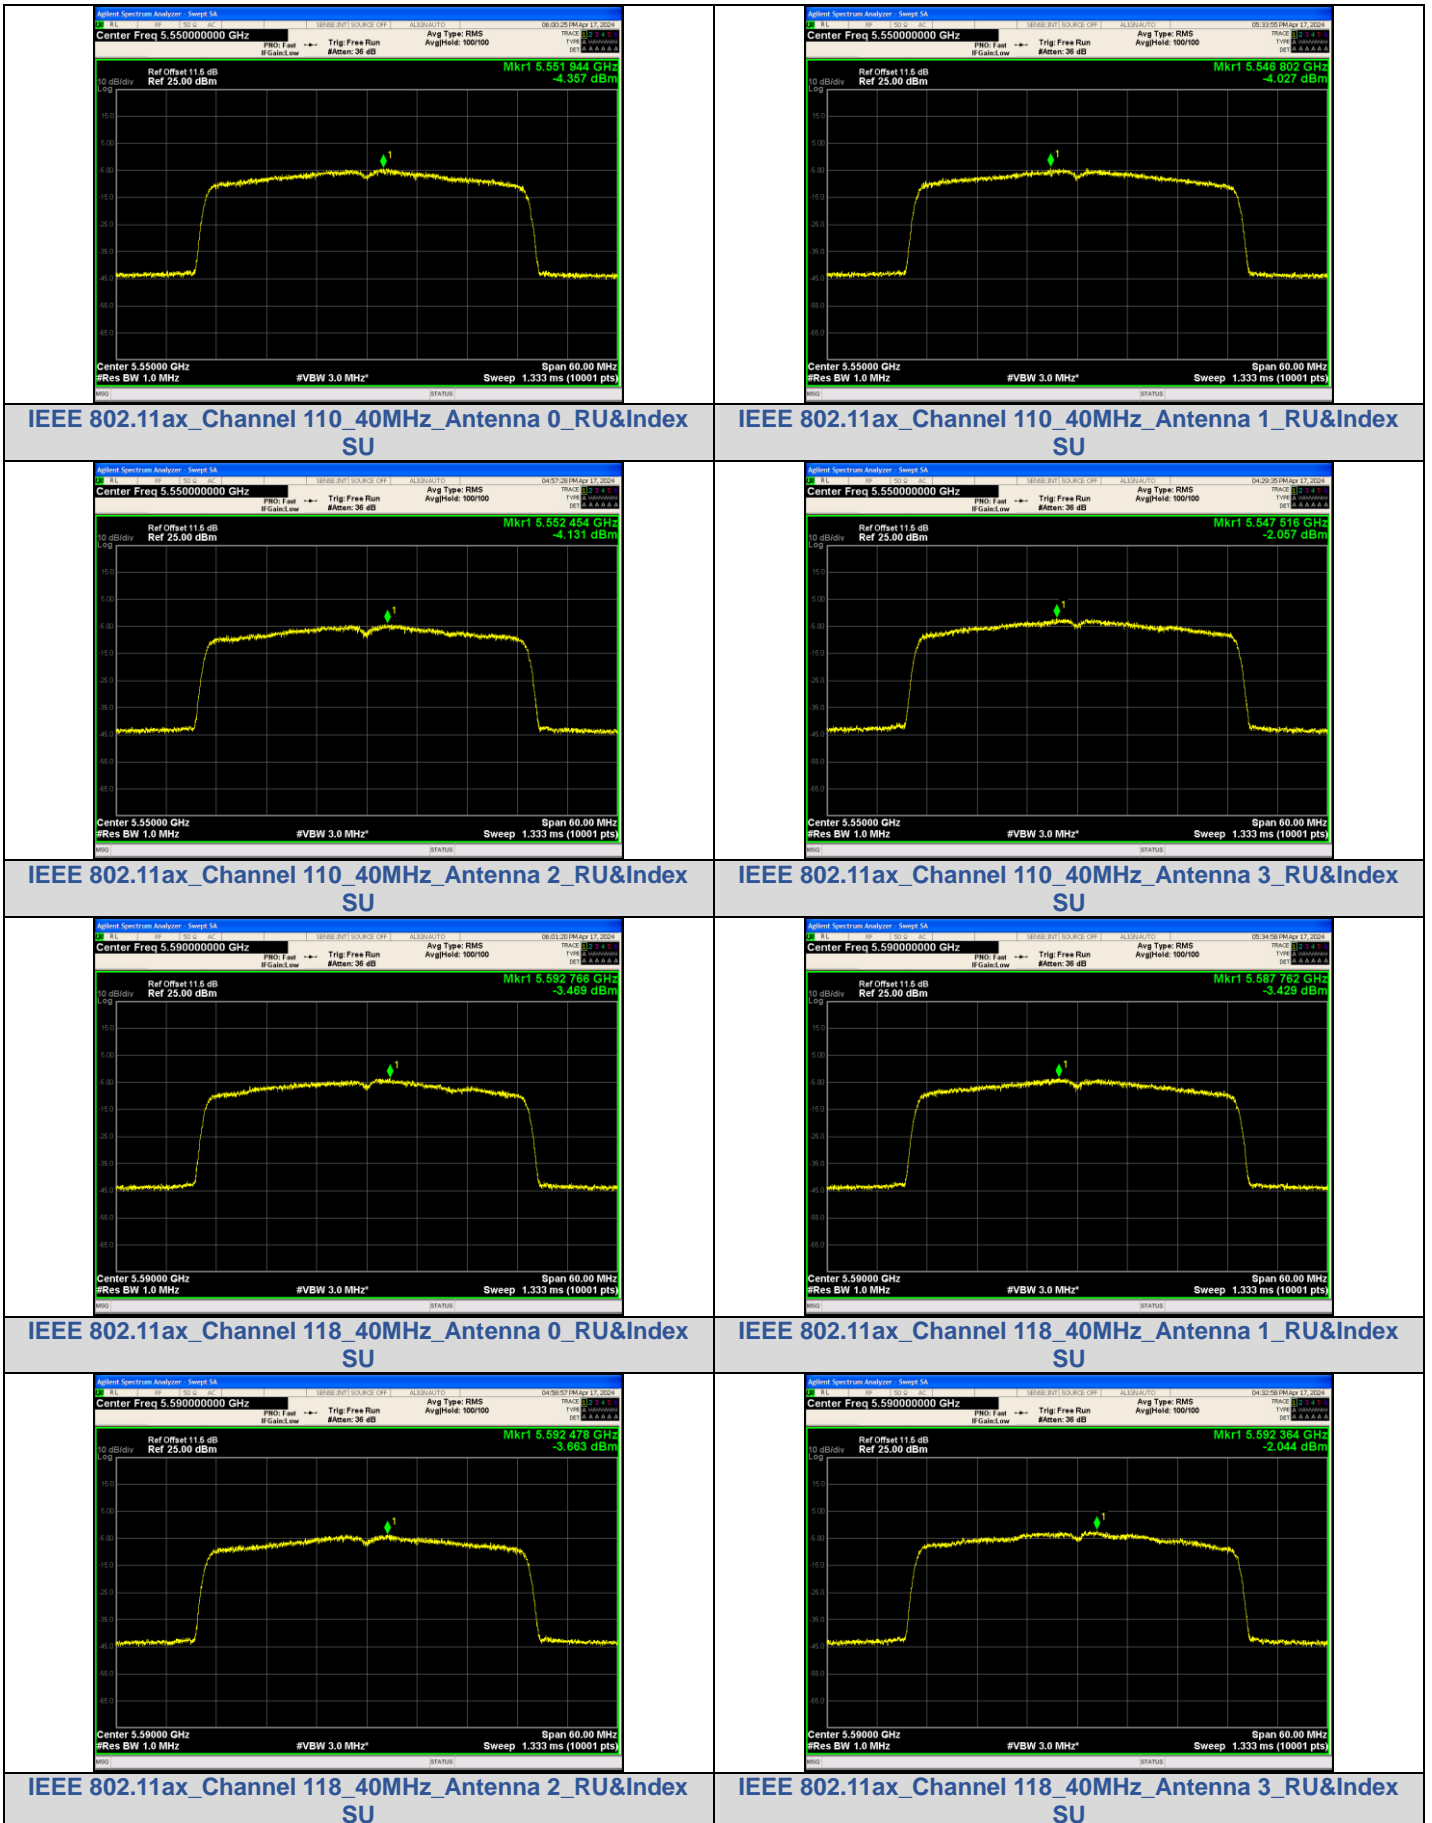

Shenzhen UnionTrust Quality and Technology Co., Ltd.

Address: Unit D/E of 9/F and 16/F, Block A, Building 6, Baoneng science and technology park, Longhua district, Shenzhen, China

Tel: +86-755-28230888

Fax: +86-755-28230886

E-mail: info@uttlab.com

<http://www.uttlab.com>

UTTR-RF-EN300328-V1.2