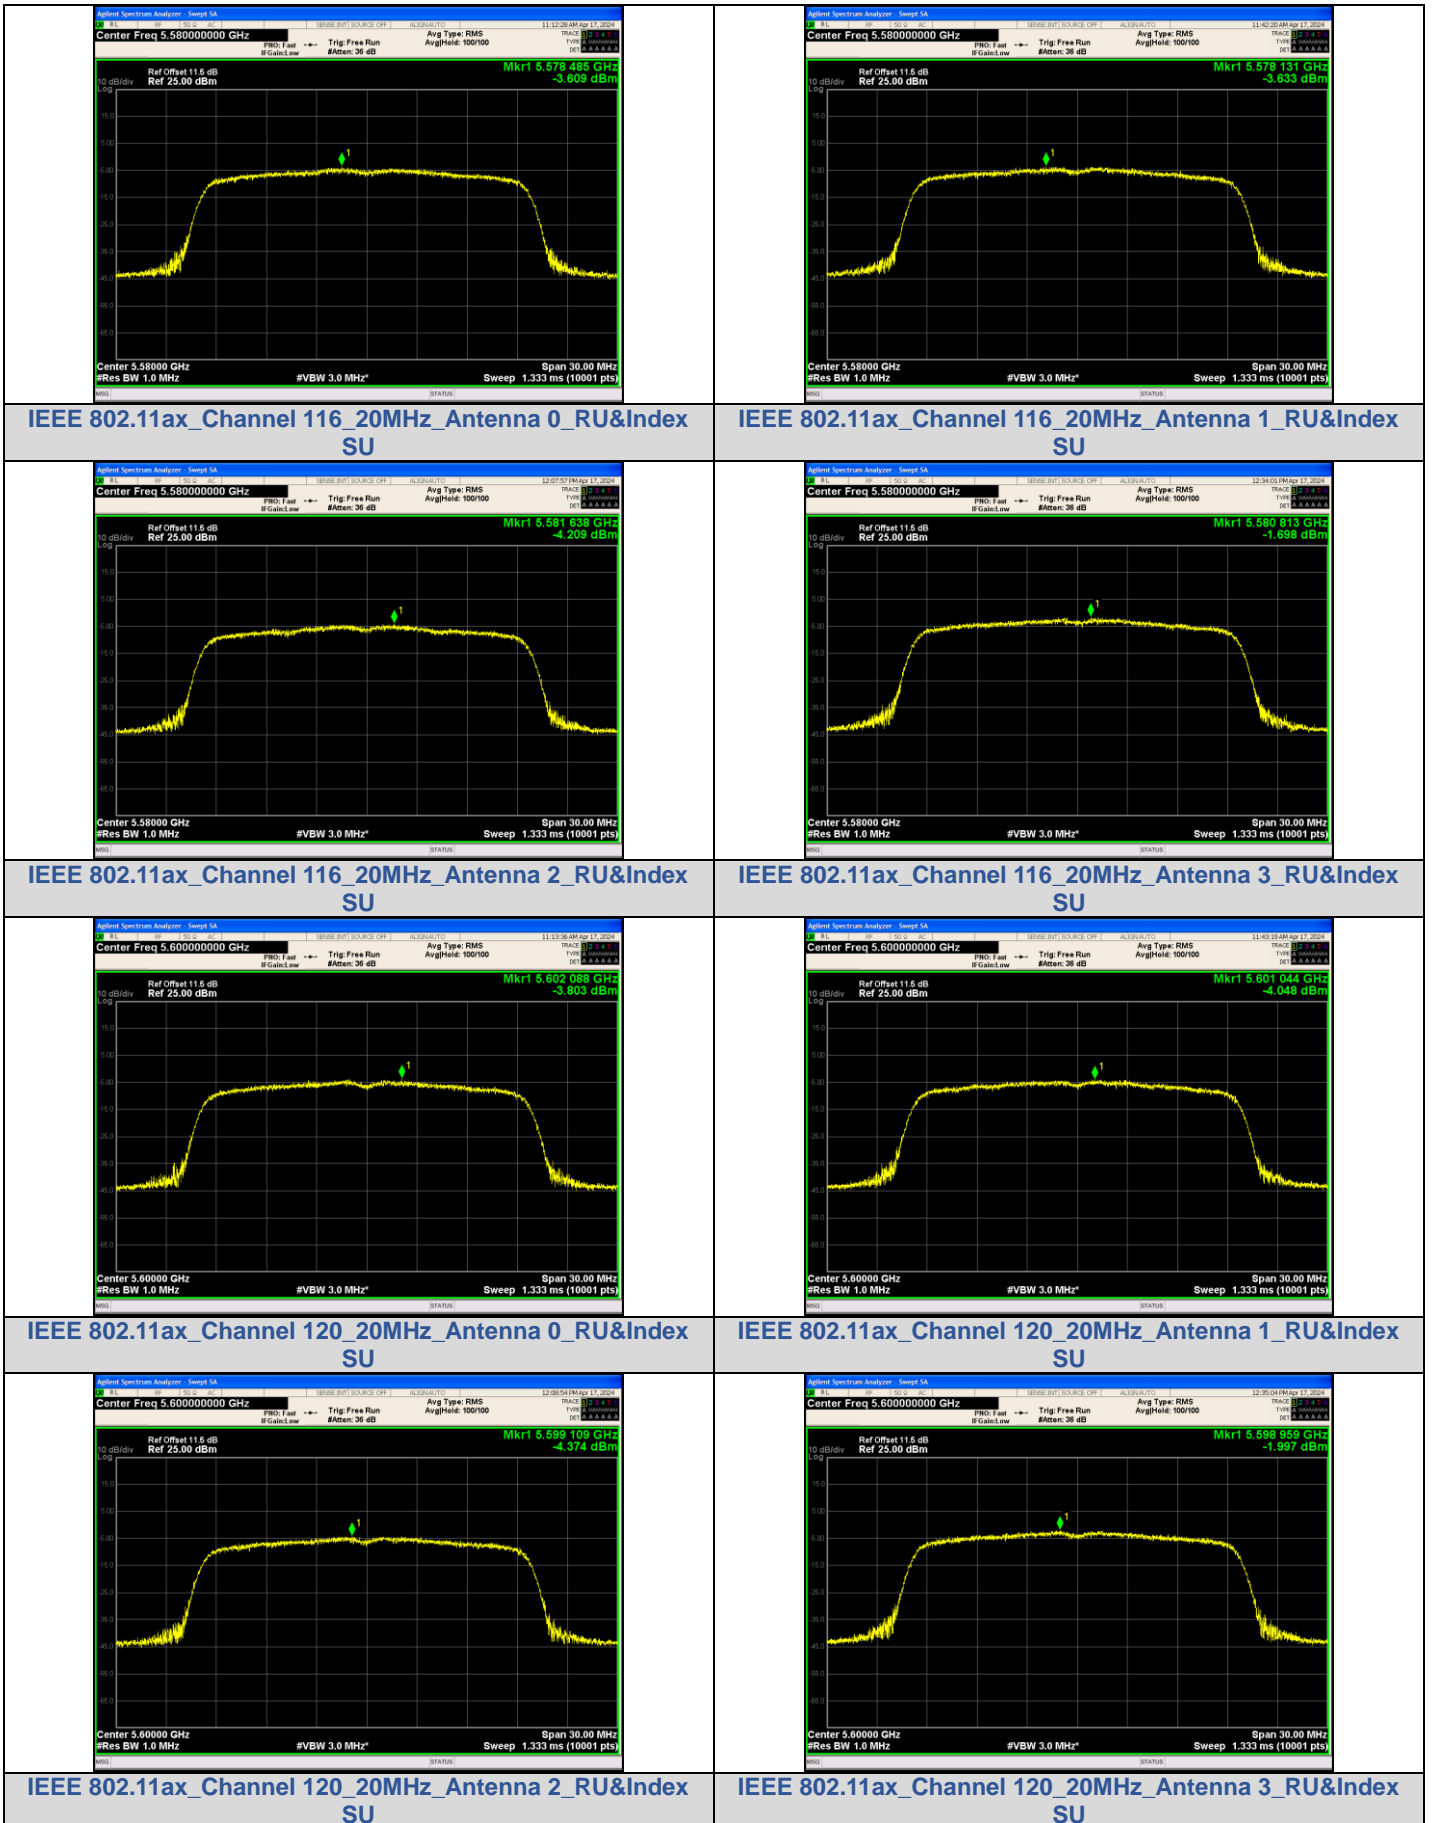

Shenzhen UnionTrust Quality and Technology Co., Ltd.

Address: Unit D/E of 9/F and 16/F, Block A, Building 6, Baoneng science and technology park, Longhua district, Shenzhen, China

Tel: +86-755-28230888

Fax: +86-755-28230886

E-mail: info@uttlab.com

<http://www.uttlab.com>

UTTR-RF-EN300328-V1.2