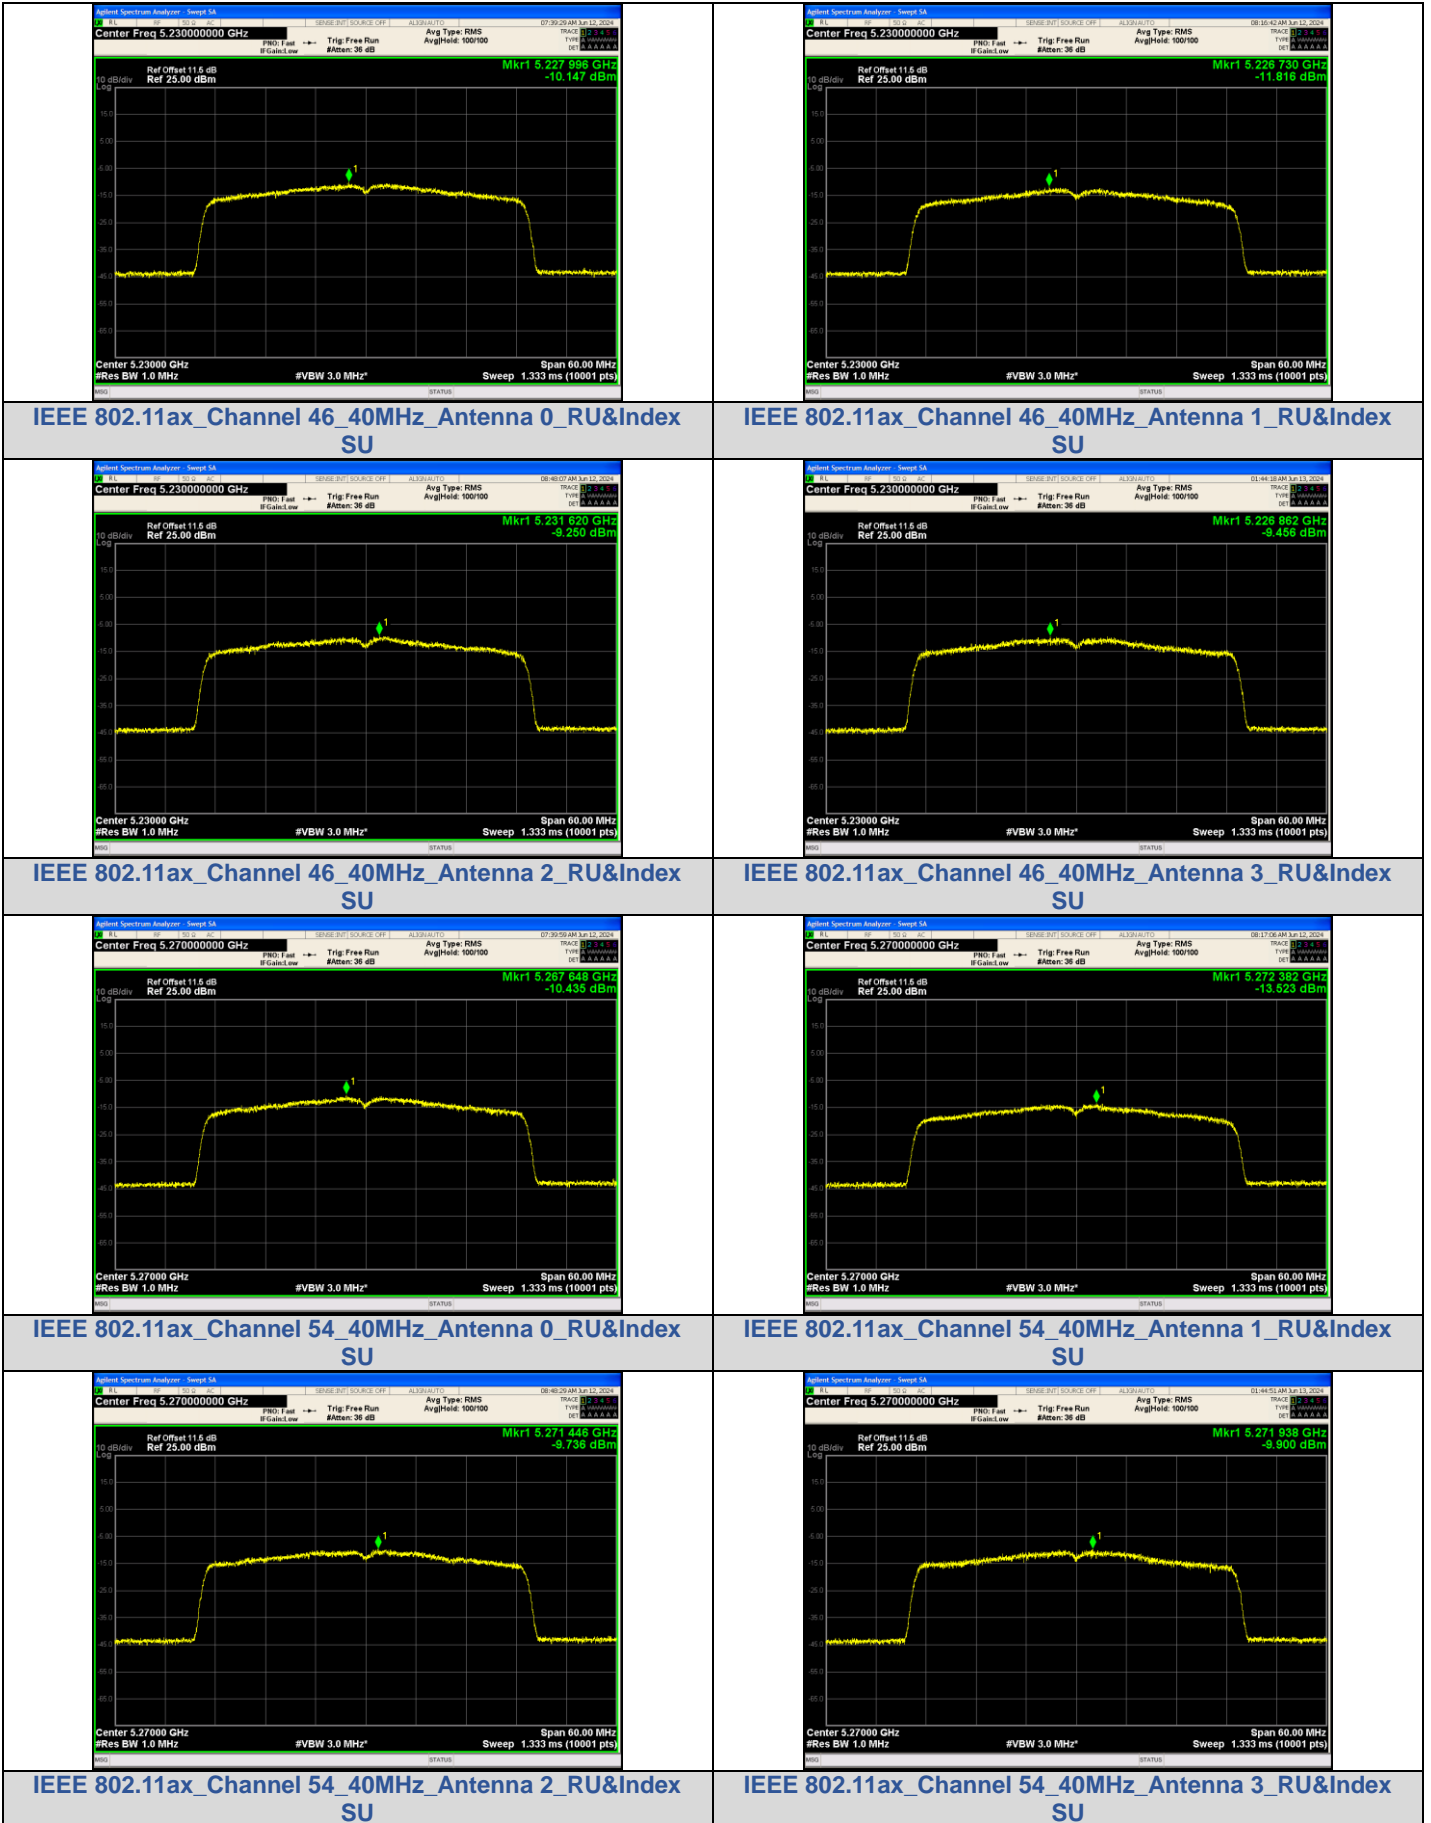

Shenzhen UnionTrust Quality and Technology Co., Ltd.

Address: Unit D/E of 9/F and 16/F, Block A, Building 6, Baoneng science and technology park, Longhua district, Shenzhen, China

Tel: +86-755-28230888

Fax: +86-755-28230886

E-mail: info@uttlab.com

<http://www.uttlab.com>

UTTR-RF-EN300328-V1.2