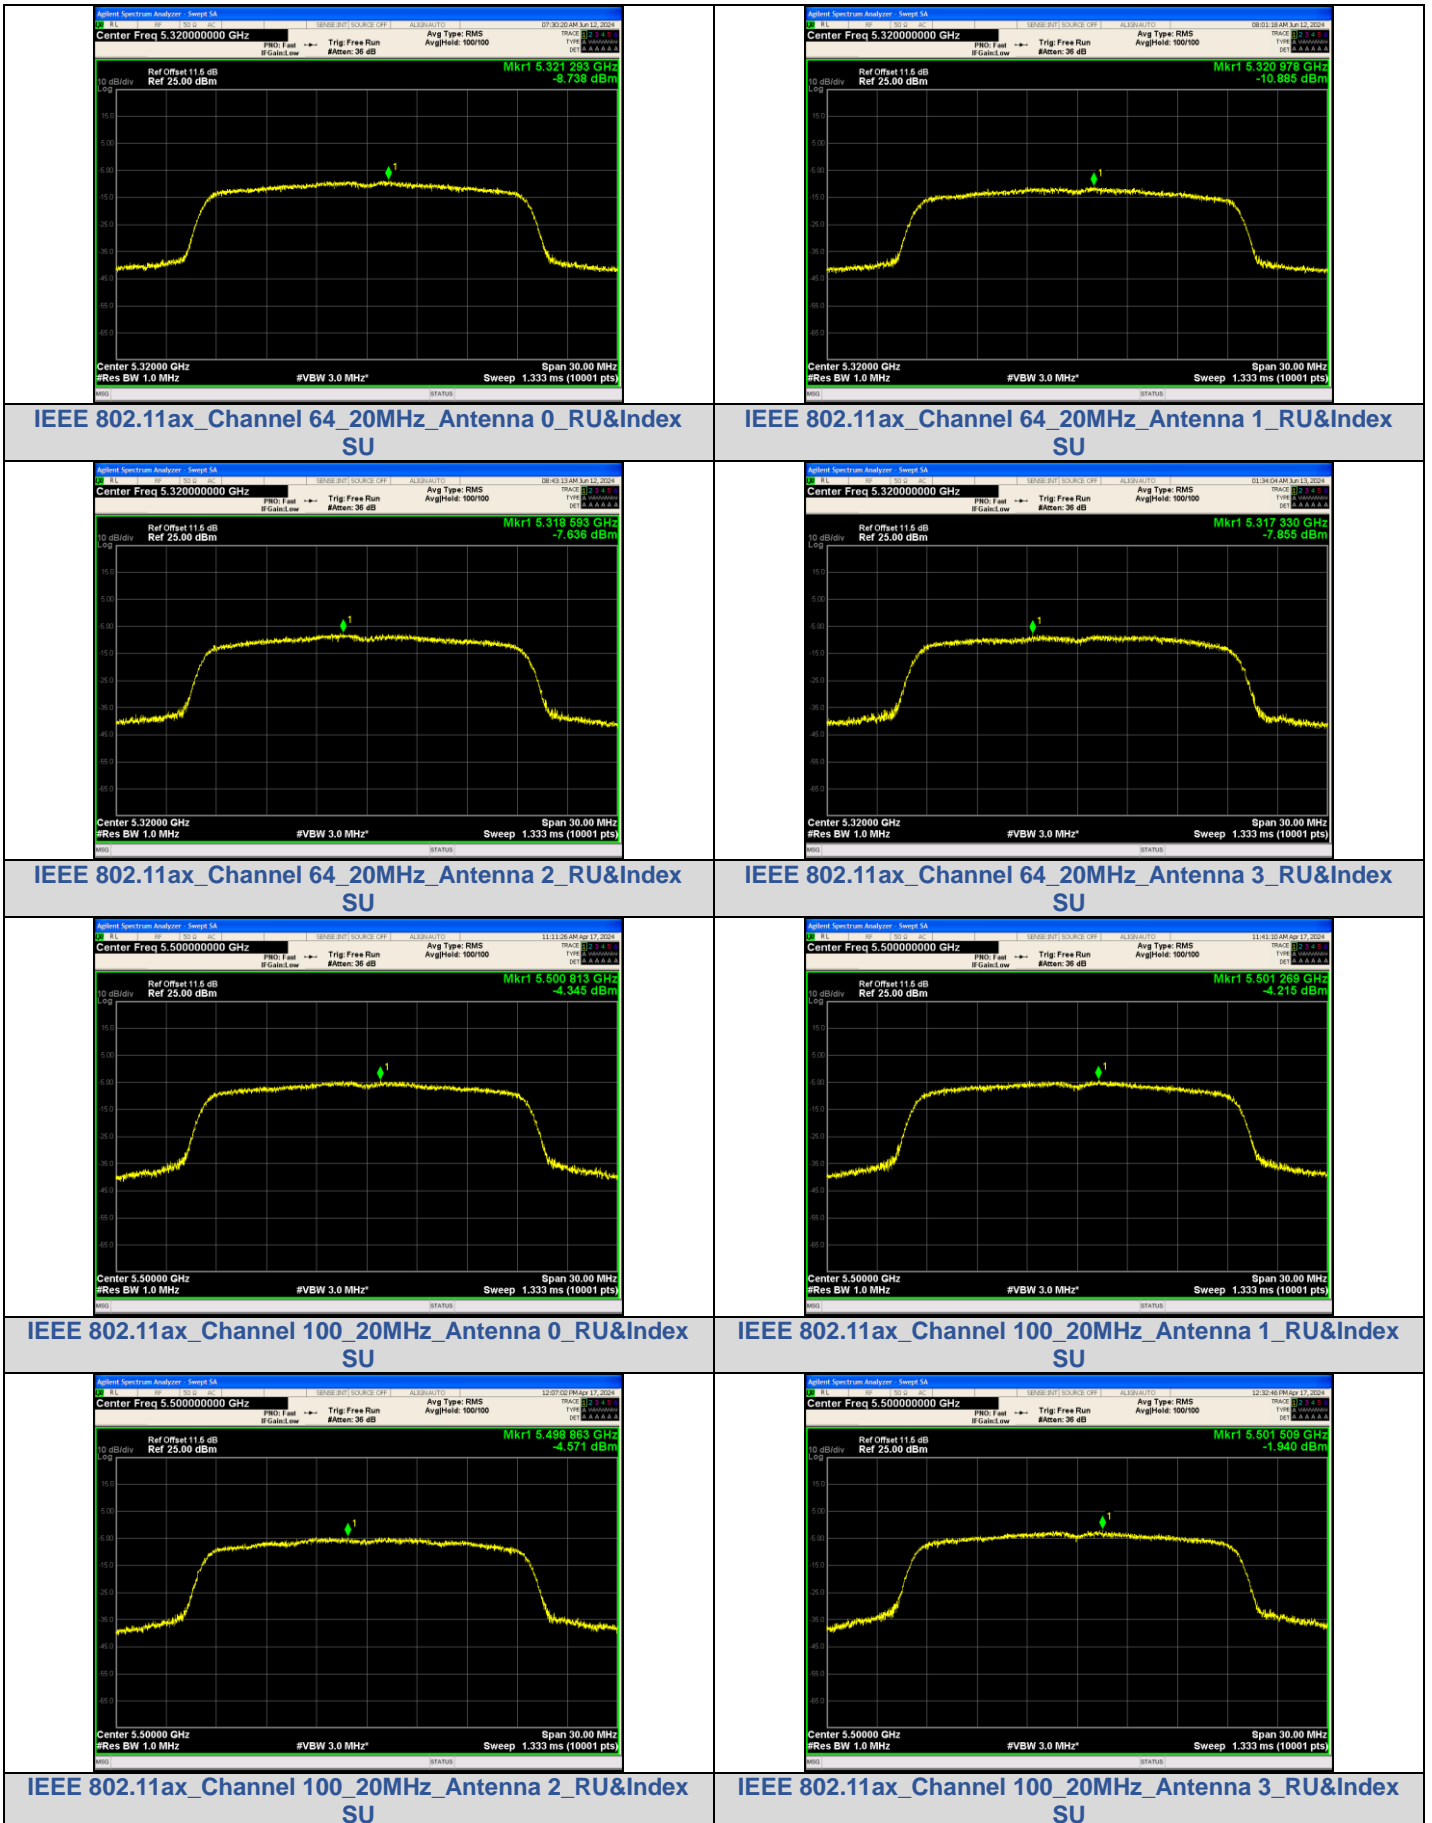

IEEE 802.11ax_Channel 60_20MHz_Antenna 2_RU&Index SU

IEEE 802.11ax_Channel 60_20MHz_Antenna 3_RU&Index SU

Shenzhen UnionTrust Quality and Technology Co., Ltd.

Address: Unit D/E of 9/F and 16/F, Block A, Building 6, Baoneng science and technology park, Longhua district, Shenzhen, China

Tel: +86-755-28230888

Fax: +86-755-28230886

E-mail: info@uttlab.com

<http://www.uttlab.com>

UTTR-RF-EN300328-V1.2