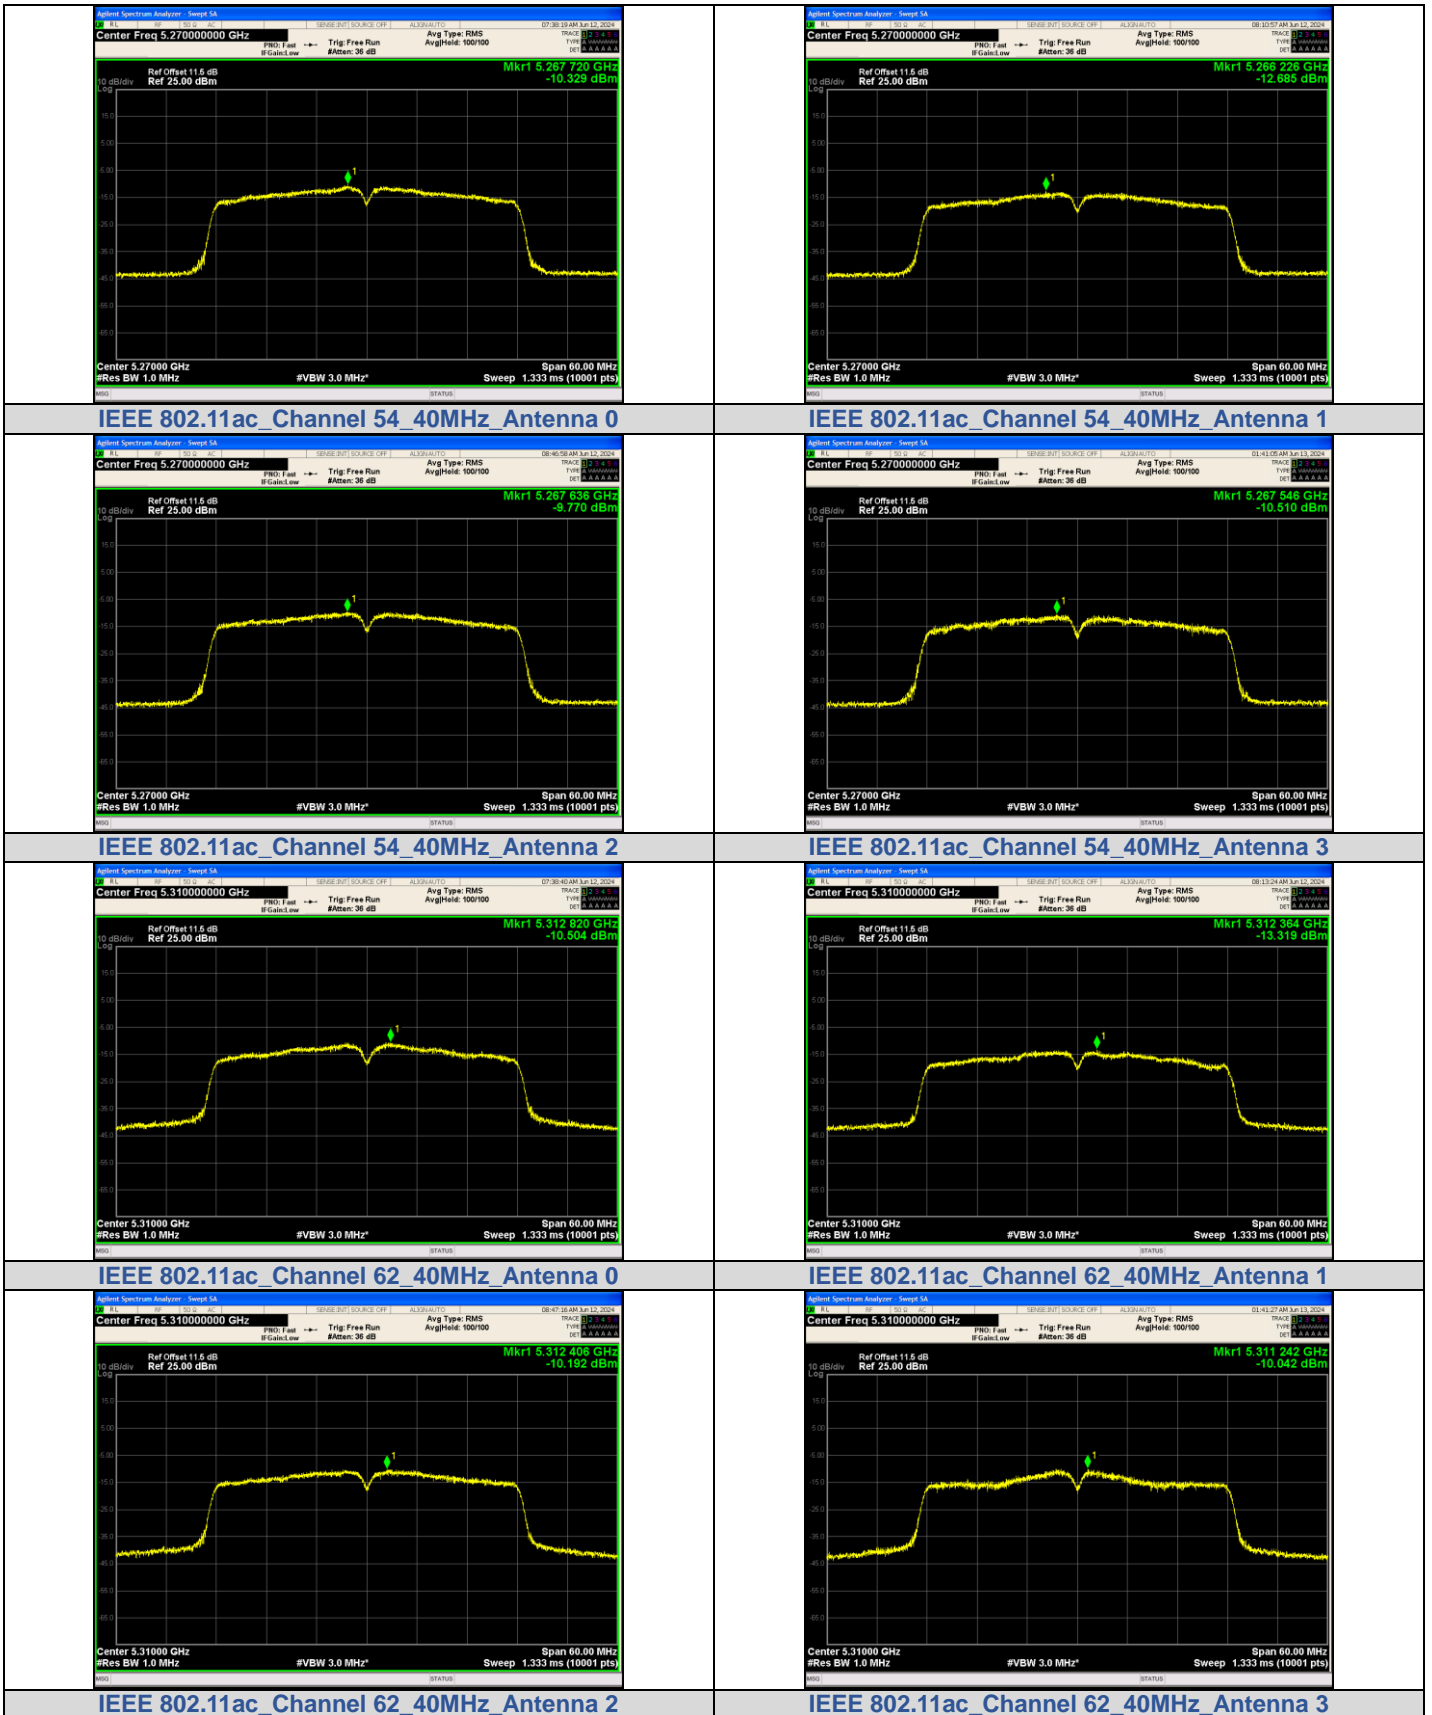

Shenzhen UnionTrust Quality and Technology Co., Ltd.

Address: Unit D/E of 9/F and 16/F, Block A, Building 6, Baoneng science and technology park, Longhua district, Shenzhen, China

Tel: +86-755-28230888

Fax: +86-755-28230886

E-mail: info@uttlab.com

<http://www.uttlab.com>

UTTR-RF-EN300328-V1.2