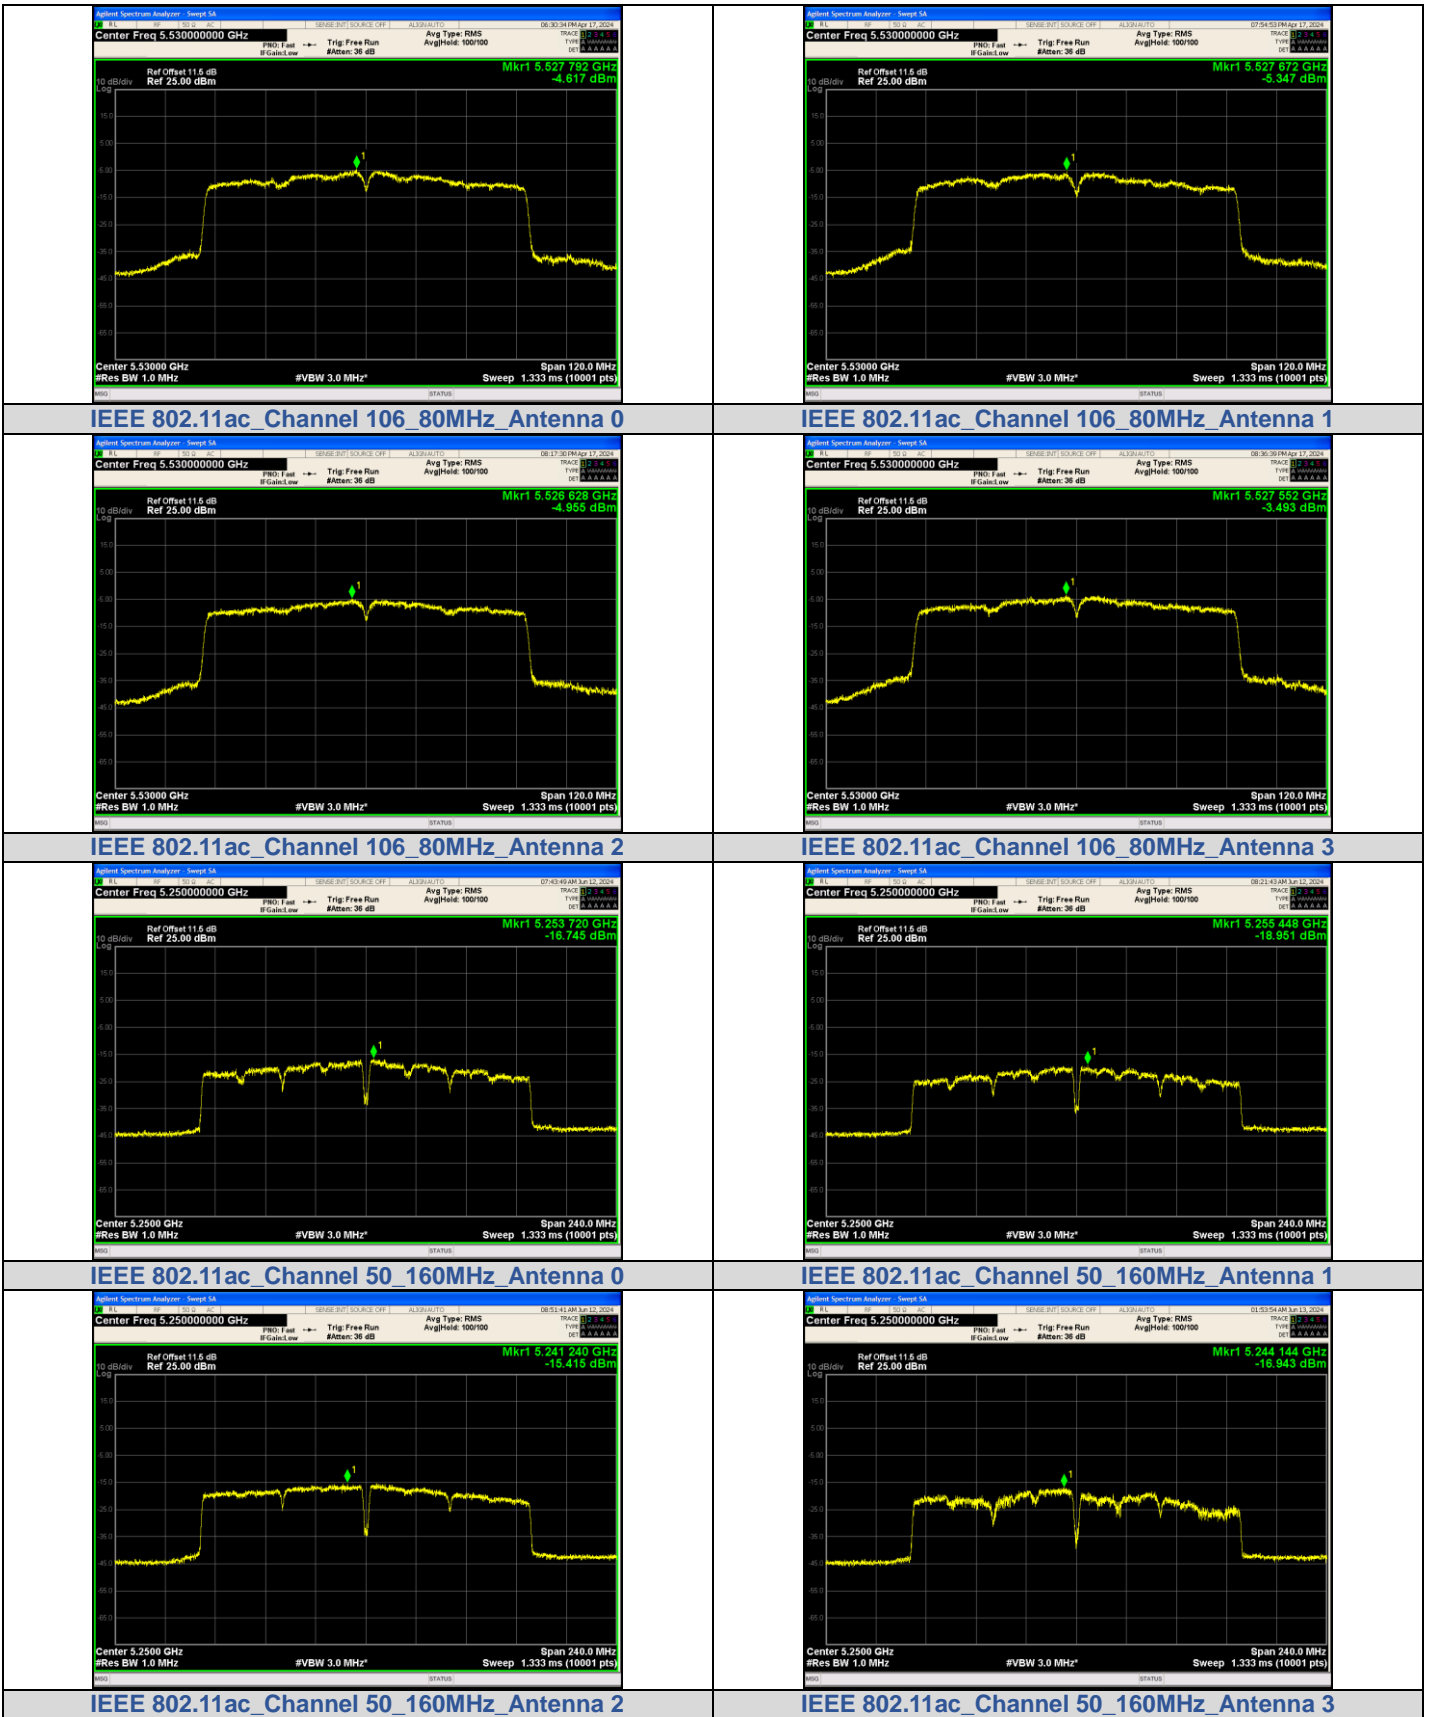

Shenzhen UnionTrust Quality and Technology Co., Ltd.

Address: Unit D/E of 9/F and 16/F, Block A, Building 6, Baoneng science and technology park, Longhua district, Shenzhen, China

Tel: +86-755-28230888

Fax: +86-755-28230886

E-mail: info@uttlab.com

<http://www.uttlab.com>

UTTR-RF-EN300328-V1.2