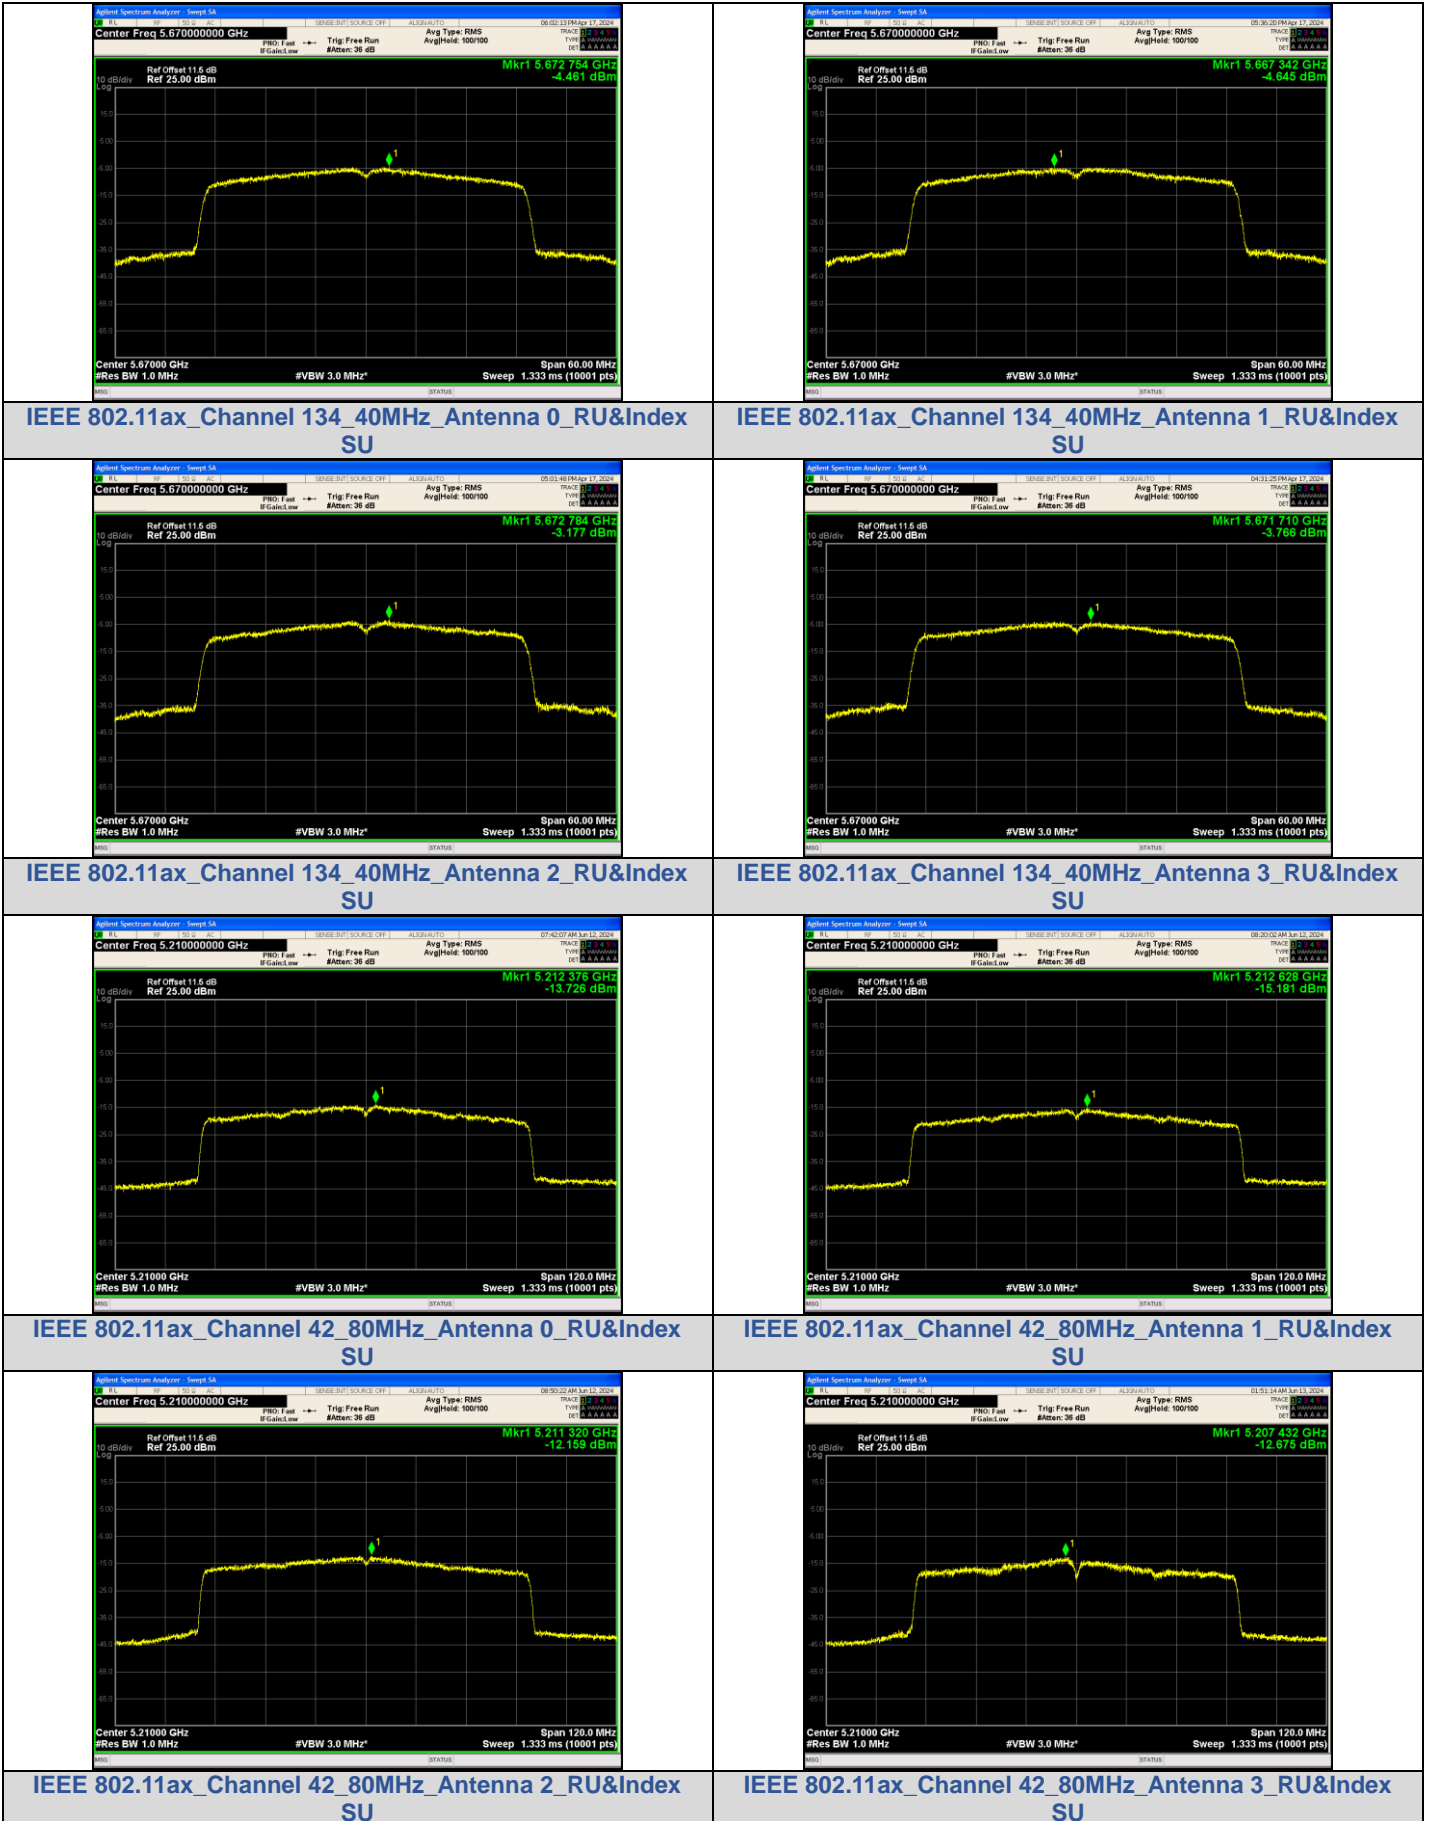

Shenzhen UnionTrust Quality and Technology Co., Ltd.

Address: Unit D/E of 9/F and 16/F, Block A, Building 6, Baoneng science and technology park, Longhua district, Shenzhen, China

Tel: +86-755-28230888

Fax: +86-755-28230886

E-mail: info@uttlab.com

<http://www.uttlab.com>

UTTR-RF-EN300328-V1.2