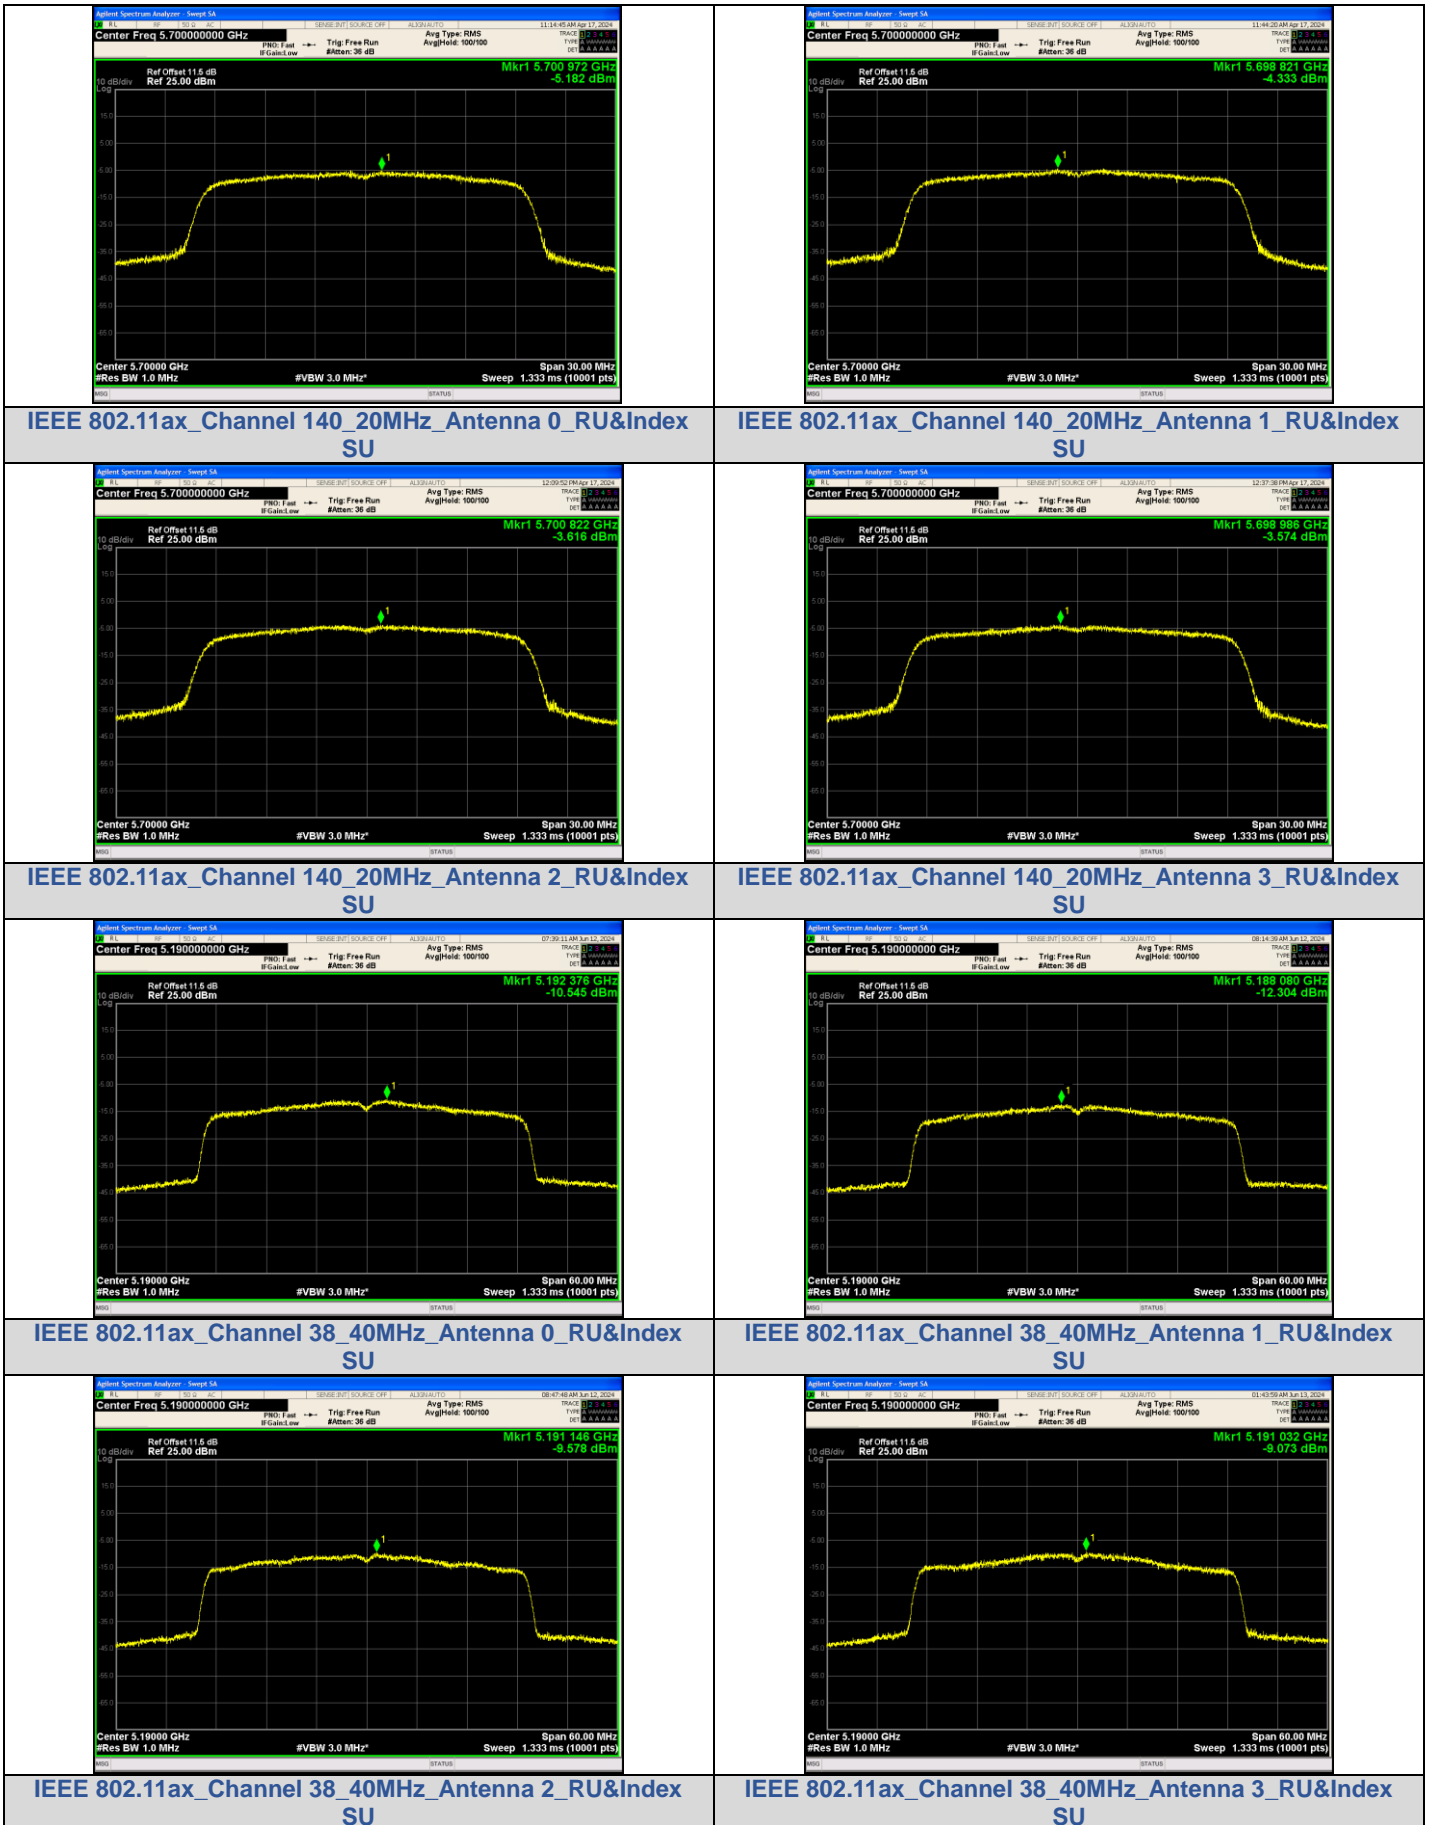

Shenzhen UnionTrust Quality and Technology Co., Ltd.

Address: Unit D/E of 9/F and 16/F, Block A, Building 6, Baoneng science and technology park, Longhua district, Shenzhen, China

Tel: +86-755-28230888

Fax: +86-755-28230886

E-mail: info@uttlab.com

<http://www.uttlab.com>

UTTR-RF-EN300328-V1.2