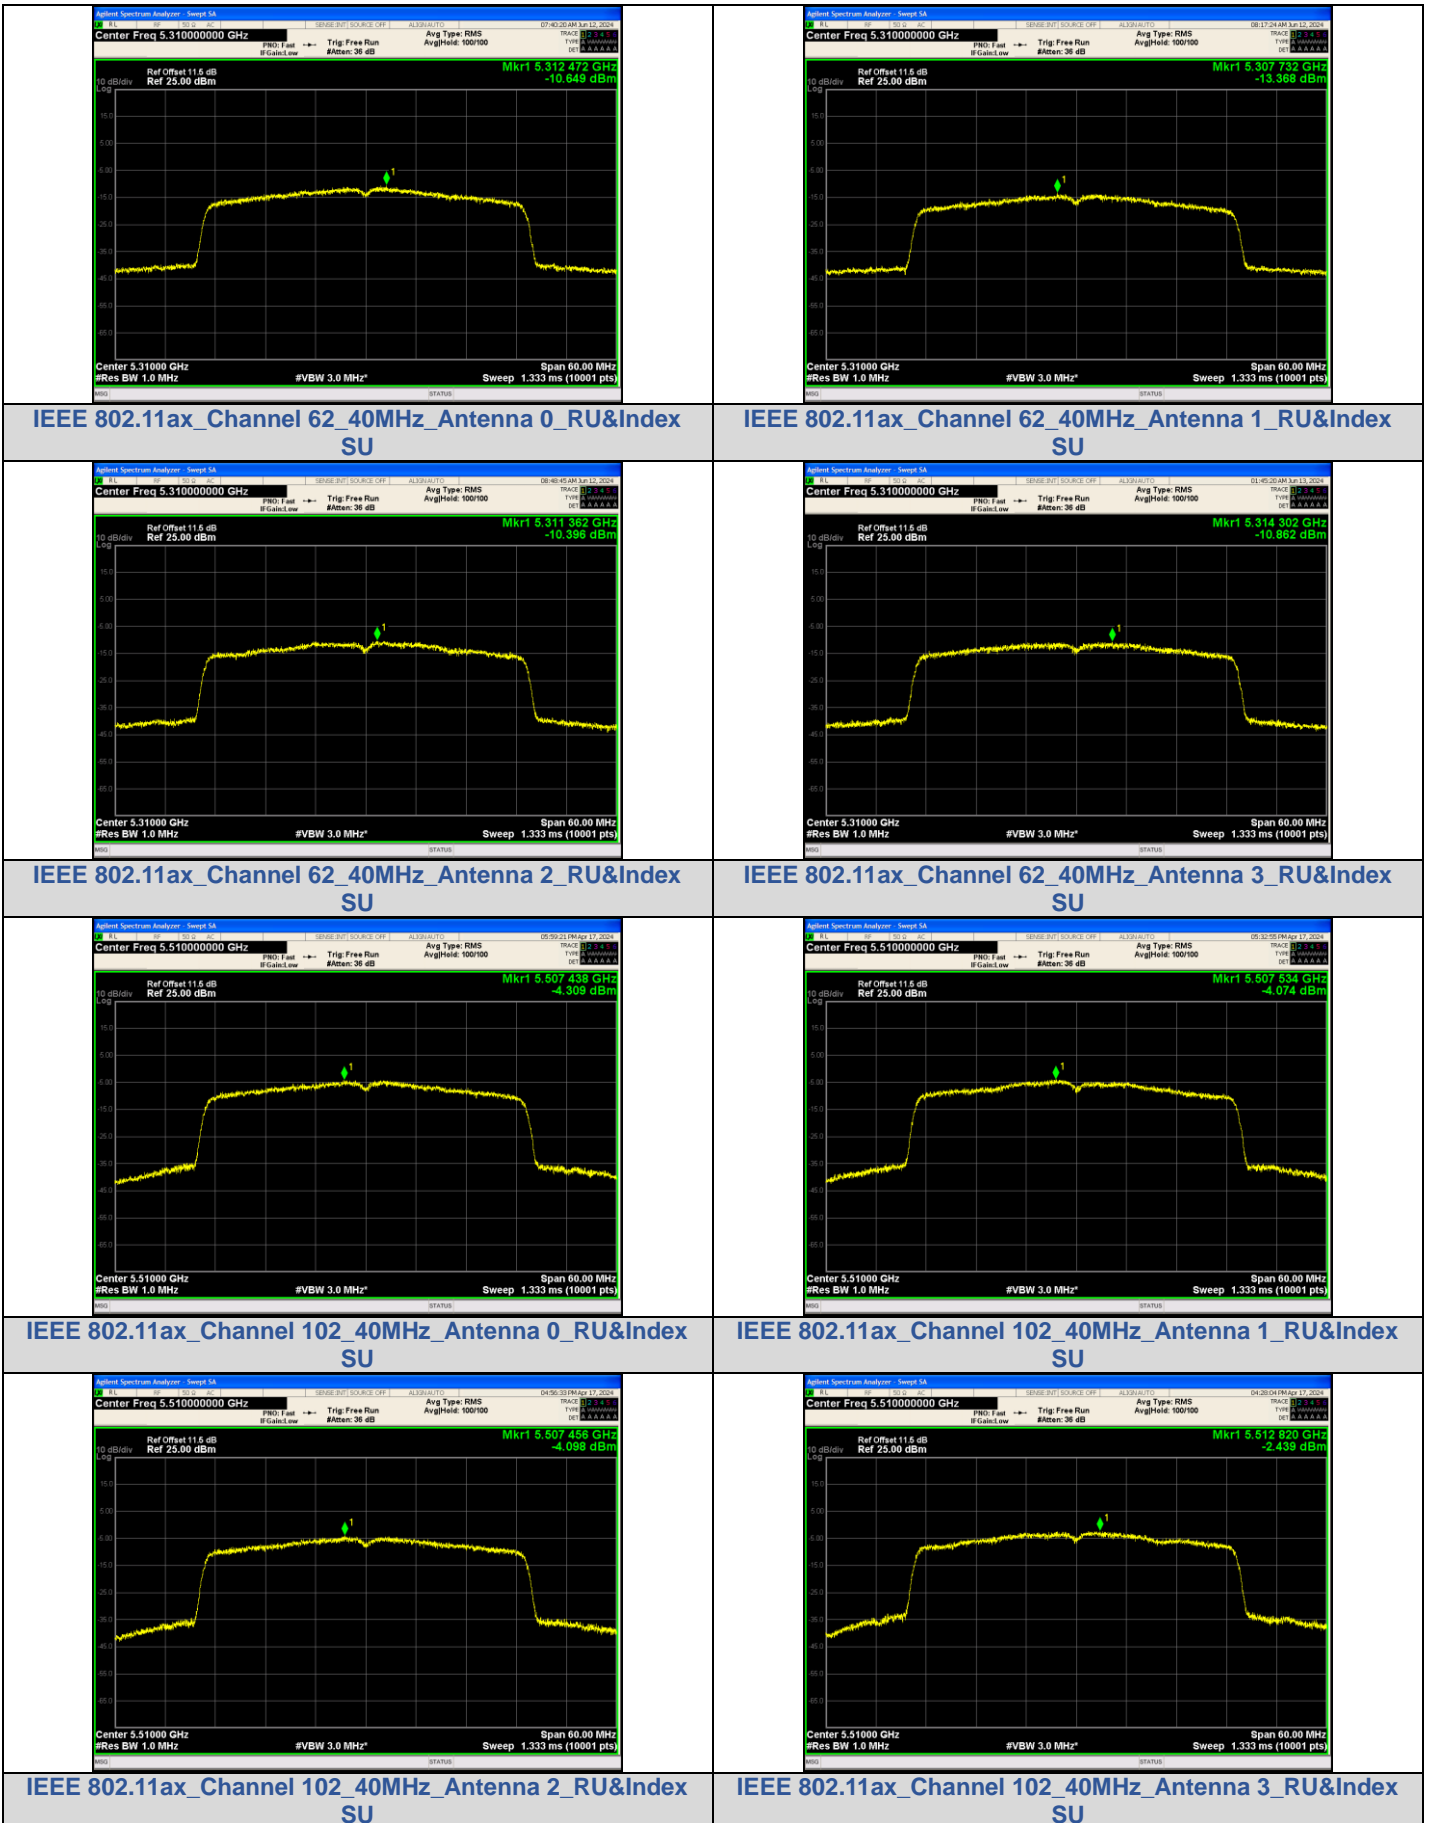

Shenzhen UnionTrust Quality and Technology Co., Ltd.

Address: Unit D/E of 9/F and 16/F, Block A, Building 6, Baoneng science and technology park, Longhua district, Shenzhen, China

Tel: +86-755-28230888

Fax: +86-755-28230886

E-mail: info@uttlab.com

<http://www.uttlab.com>

UTTR-RF-EN300328-V1.2