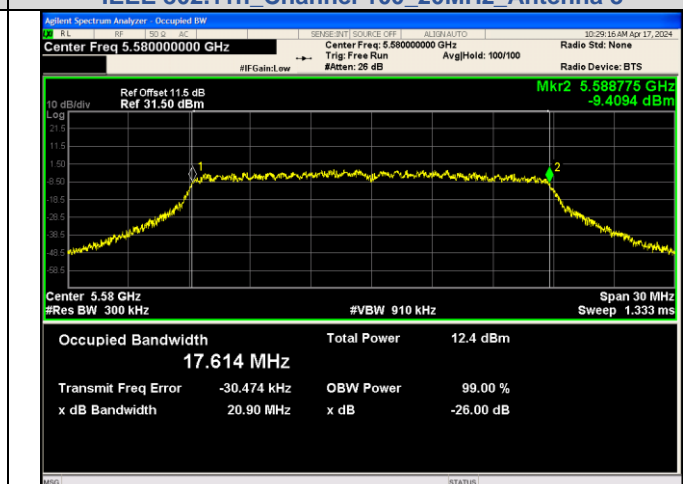

IEEE 802.11n_Channel 100_20MHz_Antenna 3

IEEE 802.11n_Channel 116_20MHz_Antenna 1

Shenzhen UnionTrust Quality and Technology Co., Ltd.

Address: Unit D/E of 9/F and 16/F, Block A, Building 6, Baoneng science and technology park, Longhua district, Shenzhen, China

Tel: +86-755-28230888

Fax: +86-755-28230886

E-mail: info@uttlab.com

<http://www.uttlab.com>

UTTR-RF-EN300328-V1.2