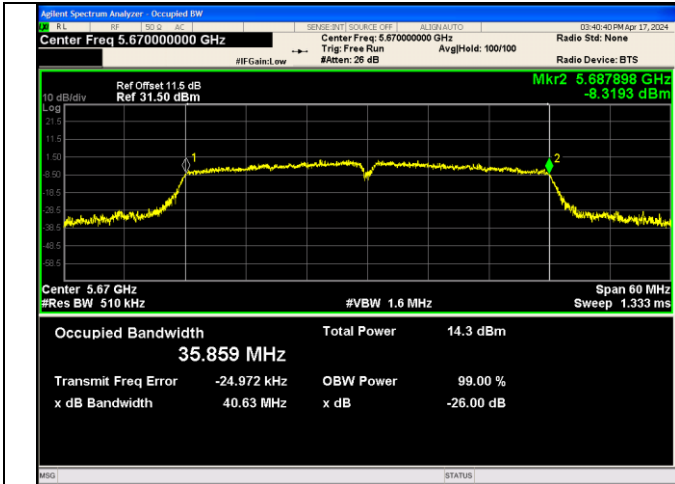

IEEE 802.11n_Channel 110_40MHz_Antenna 2

IEEE 802.11n_Channel 134_40MHz_Antenna 0