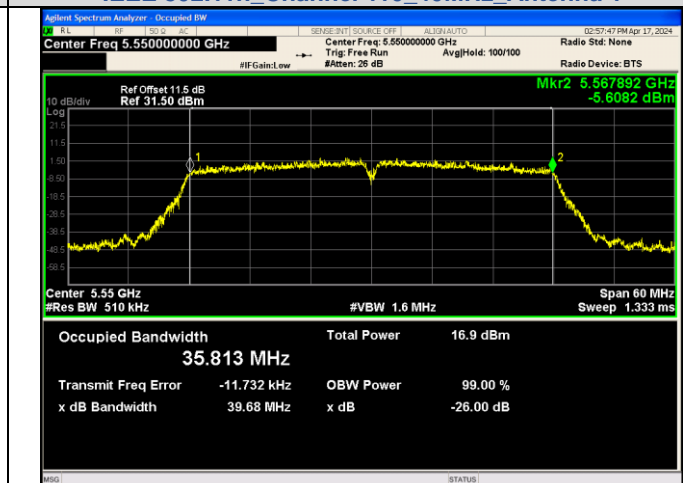

IEEE 802.11n_Channel 110_40MHz_Antenna 1

IEEE 802.11n_Channel 110_40MHz_Antenna 3

Shenzhen UnionTrust Quality and Technology Co., Ltd.

Address: Unit D/E of 9/F and 16/F, Block A, Building 6, Baoneng science and technology park, Longhua district, Shenzhen, China

Tel: +86-755-28230888

Fax: +86-755-28230886

E-mail: info@uttlab.com

<http://www.uttlab.com>

UTTR-RF-EN300328-V1.2