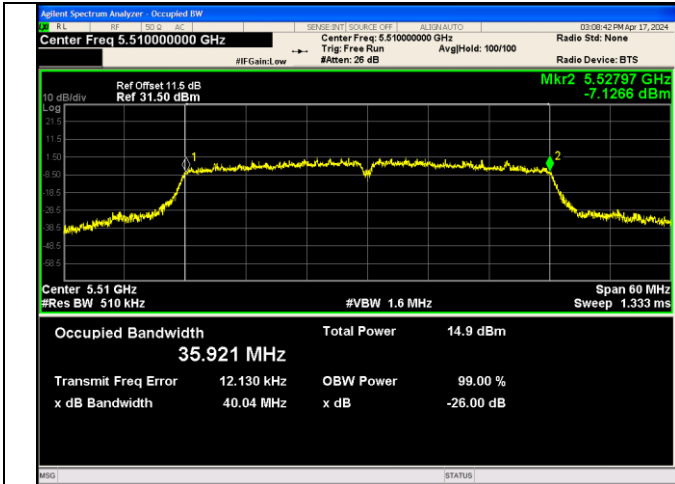

IEEE 802.11n_Channel 102_40MHz_Antenna 0

IEEE 802.11n_Channel 102_40MHz_Antenna 2