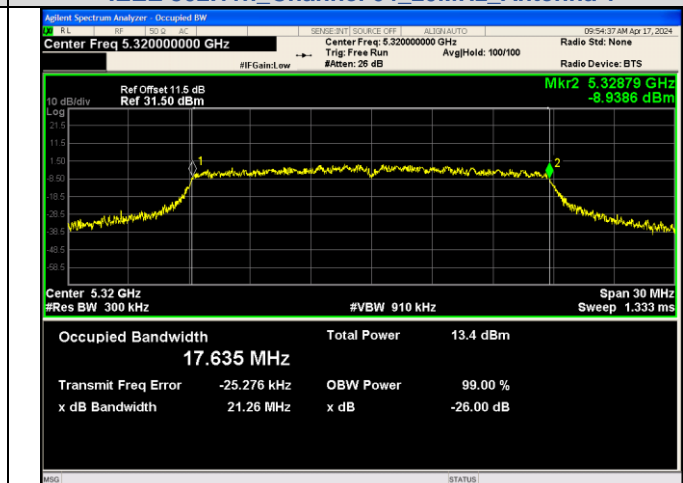

IEEE 802.11n_Channel 64_20MHz_Antenna 1

IEEE 802.11n_Channel 64_20MHz_Antenna 3

Shenzhen UnionTrust Quality and Technology Co., Ltd.

Address: Unit D/E of 9/F and 16/F, Block A, Building 6, Baoneng science and technology park, Longhua district, Shenzhen, China

Tel: +86-755-28230888

Fax: +86-755-28230886

E-mail: info@uttlab.com

<http://www.uttlab.com>

UTTR-RF-EN300328-V1.2