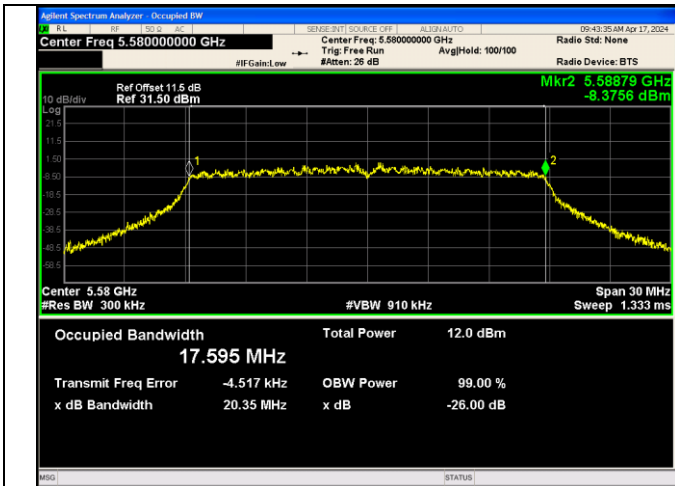

IEEE 802.11n_Channel 116_20MHz_Antenna 0

IEEE 802.11n_Channel 116_20MHz_Antenna 2