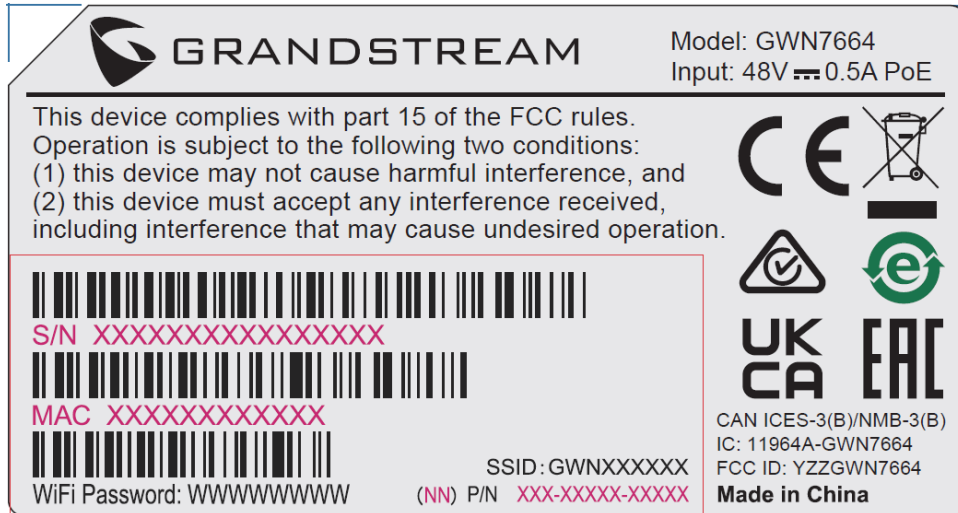

EXHIBIT A - FCC ID LABEL AND LOCATION

FCC ID Label

FCC ID Label Location Information

The label shown shall be permanently affixed at a conspicuous location on the device and be readily visible to the user at the time purchase (Labeling requirements per 2.925)