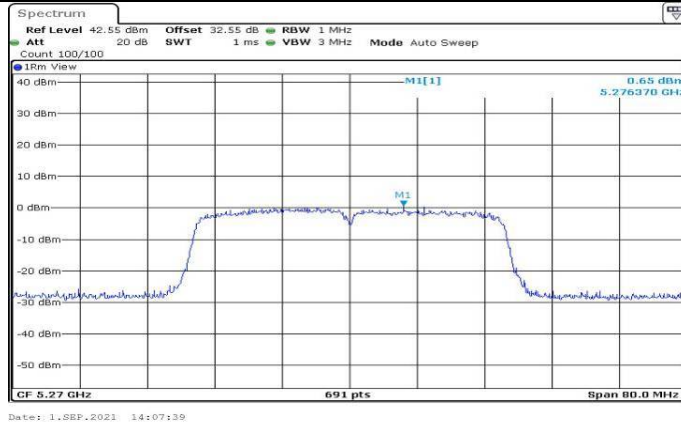

11AC40MIMO Ant3 5230

Date: 30.AUG.2021 15:19:54

11AC40MIMO Ant4 5230

Date: 7.SEP.2021 15:33:40

11AC40MIMO Ant1 5270

11AC40MIMO Ant2 5270

11AC40MIMO Ant3 5270

11AC40MIMO Ant4 5270