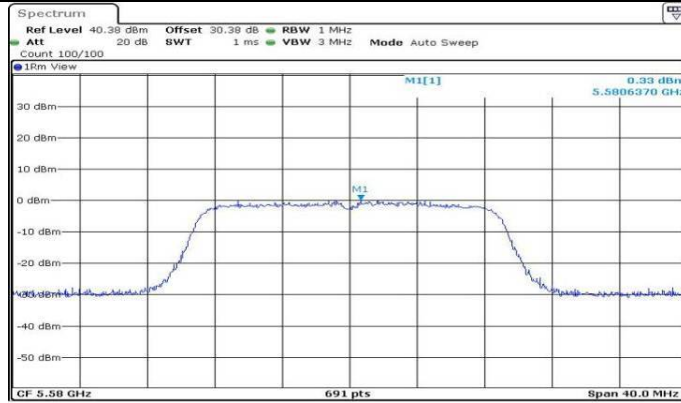

Date: 1.SEP.2021 13:38:40

11AC20MIMO Ant4 5500

Date: 1.SEP.2021 13:40:03

11AC20MIMO Ant1_5580

Date: 1.SEP.2021 13:49:38

11AC20MIMO Ant2_5580

Date: 1.SEP.2021 13:50:01

11AC20MIMO Ant3 5580