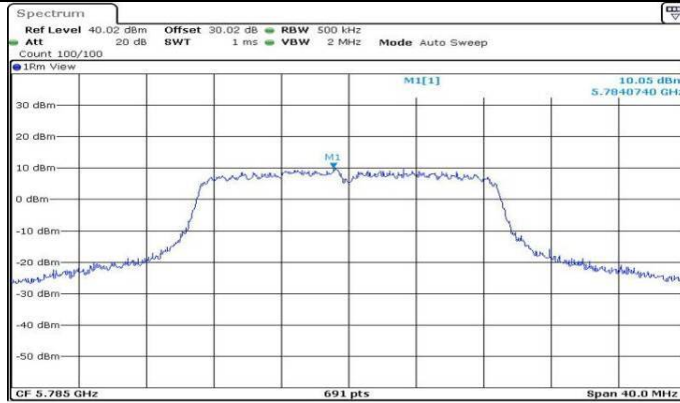

11AC20MIMO Ant1 5785

Date: 3.SEP.2021 10:51:39