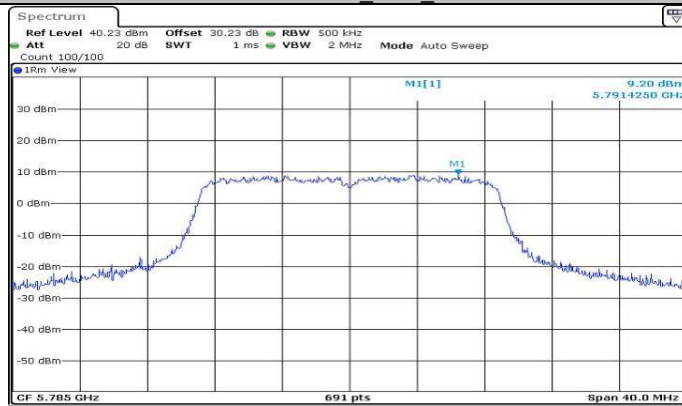

11AC20MIMO Ant4 5745

Date: 3.SEP.2021 10:45:25

11AC20MIMO Ant1 5785

Date: 3.SEP.2021 10:51:39

11AC20MIMO Ant2 5785

Date: 7.SEP.2021 15:22:36

11AC20MIMO Ant3 5785

Date: 7.SEP.2021 15:24:01