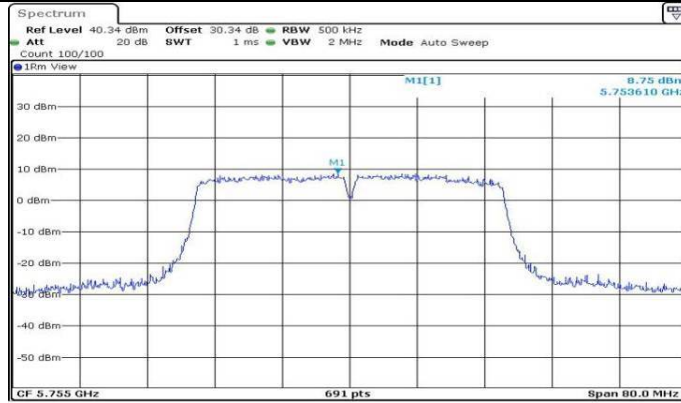

11AC40MIMO Ant2 5755