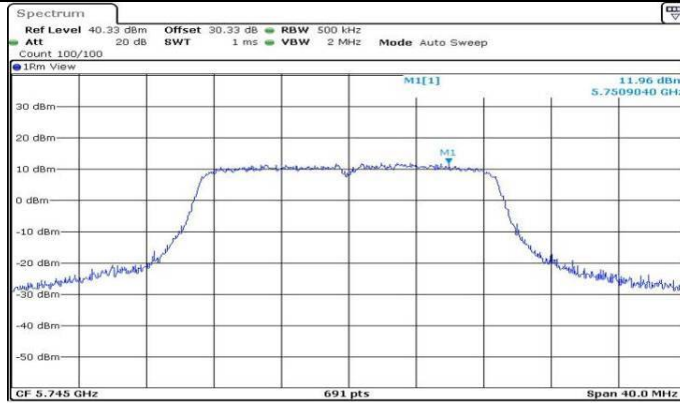

11AC20MIMO Ant4 5720 UNII-2C

Date: 7.SEP.2021 15:19:31

11AC20MIMO Ant1 5745

Date: 3.SEP.2021 10:42:55

11AC20MIMO Ant2 5745

Date: 3.SEP.2021 10:44:43

11AC20MIMO Ant3 5745

Date: 3.SEP.2021 10:43:35