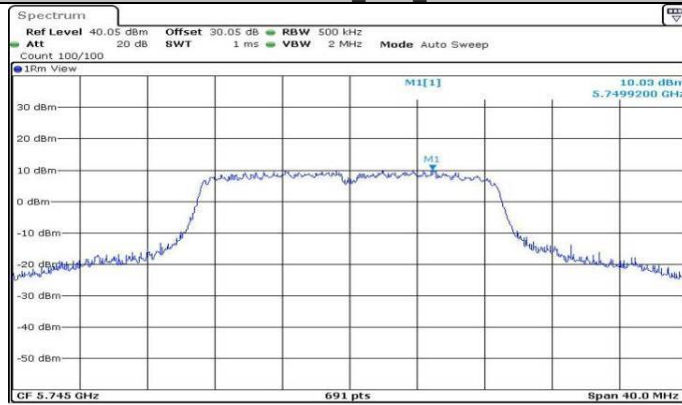

11N20MIMO_Ant1_5745

Date: 3.SEP.2021 09:20:25