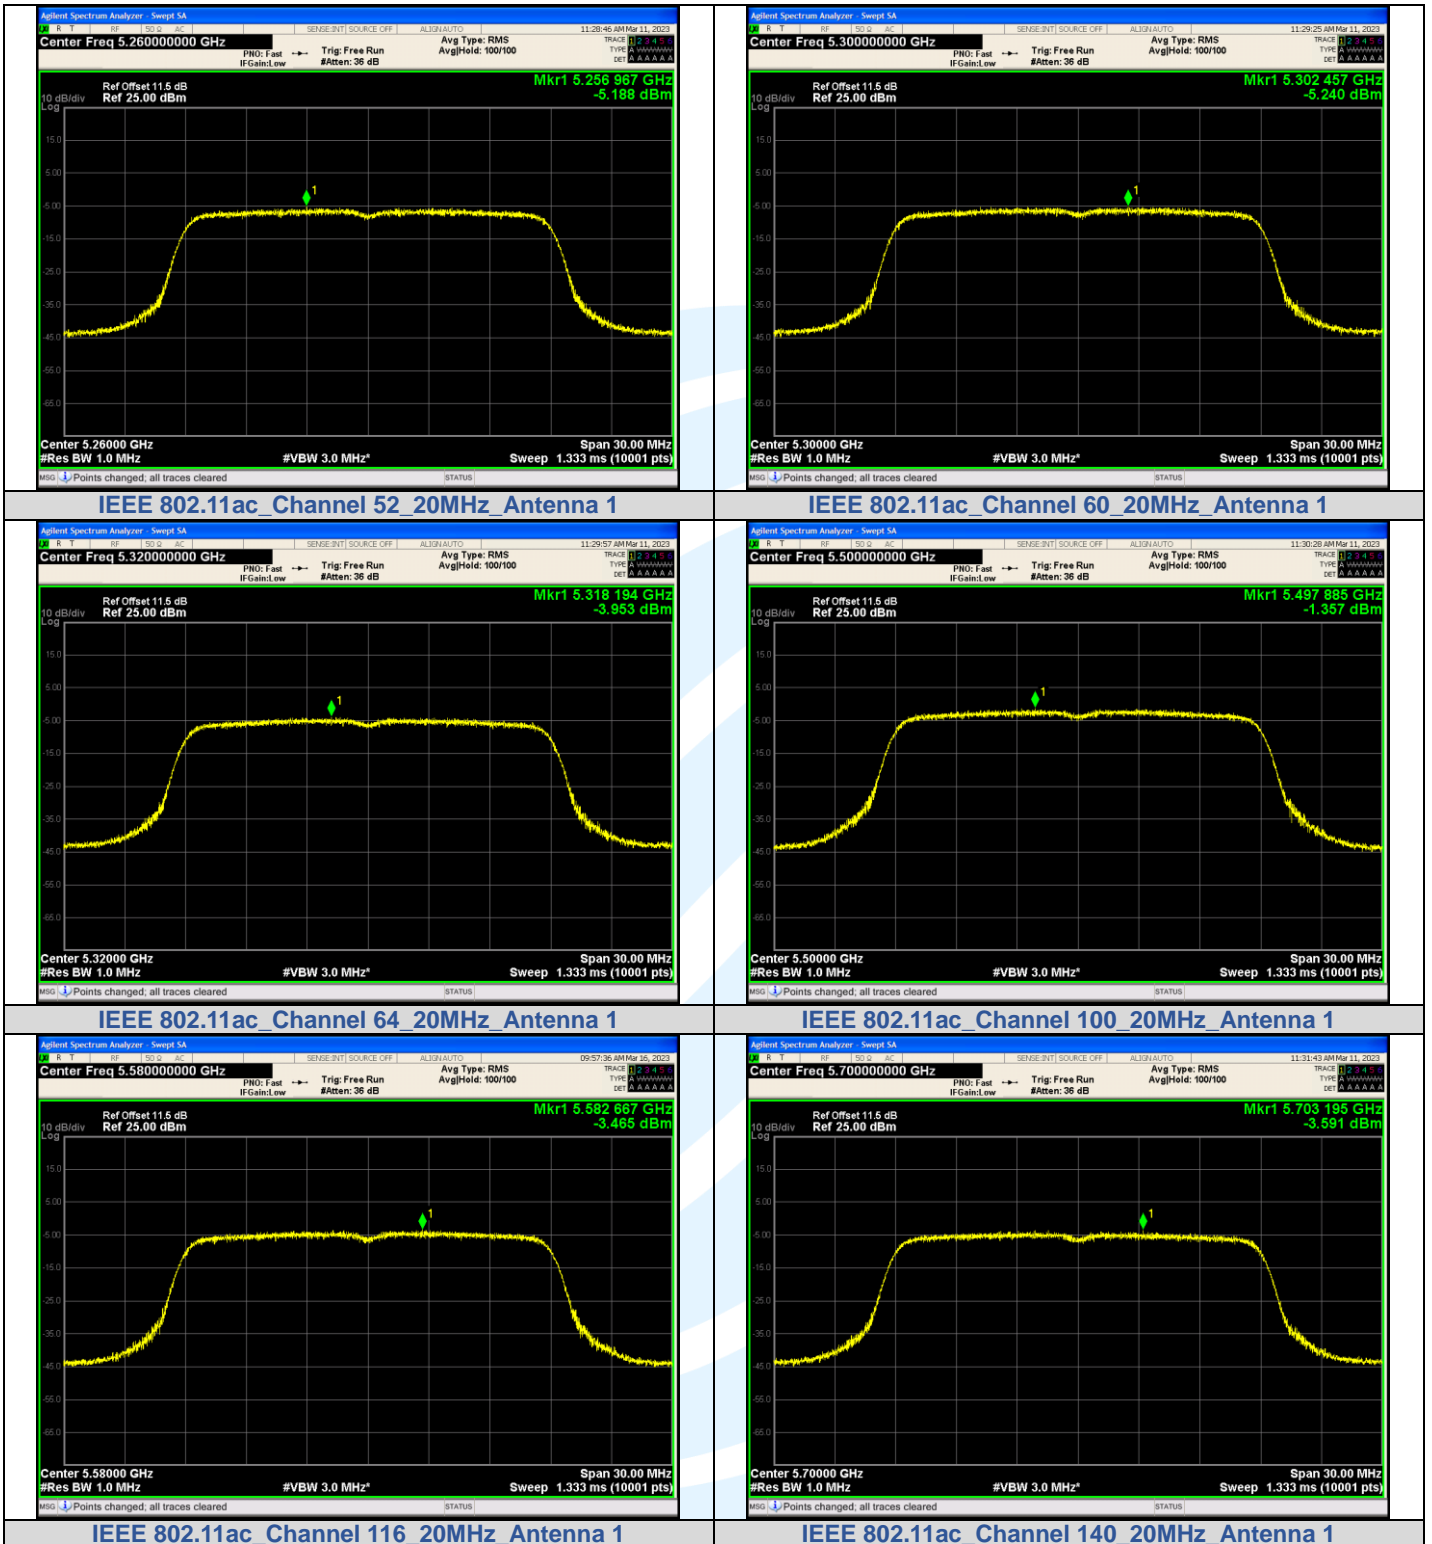

Shenzhen UnionTrust Quality and Technology Co., Ltd.

Address: Unit D/E of 9/F and 16/F, Block A, Building 6, Baoneng science and technology park, Longhua district, Shenzhen, China

Tel: +86-755-28230888

Fax: +86-755-28230886

E-mail: info@uttlab.com

<http://www.uttlab.com>

UTTR-RF-FCCPART15.407-V1.3