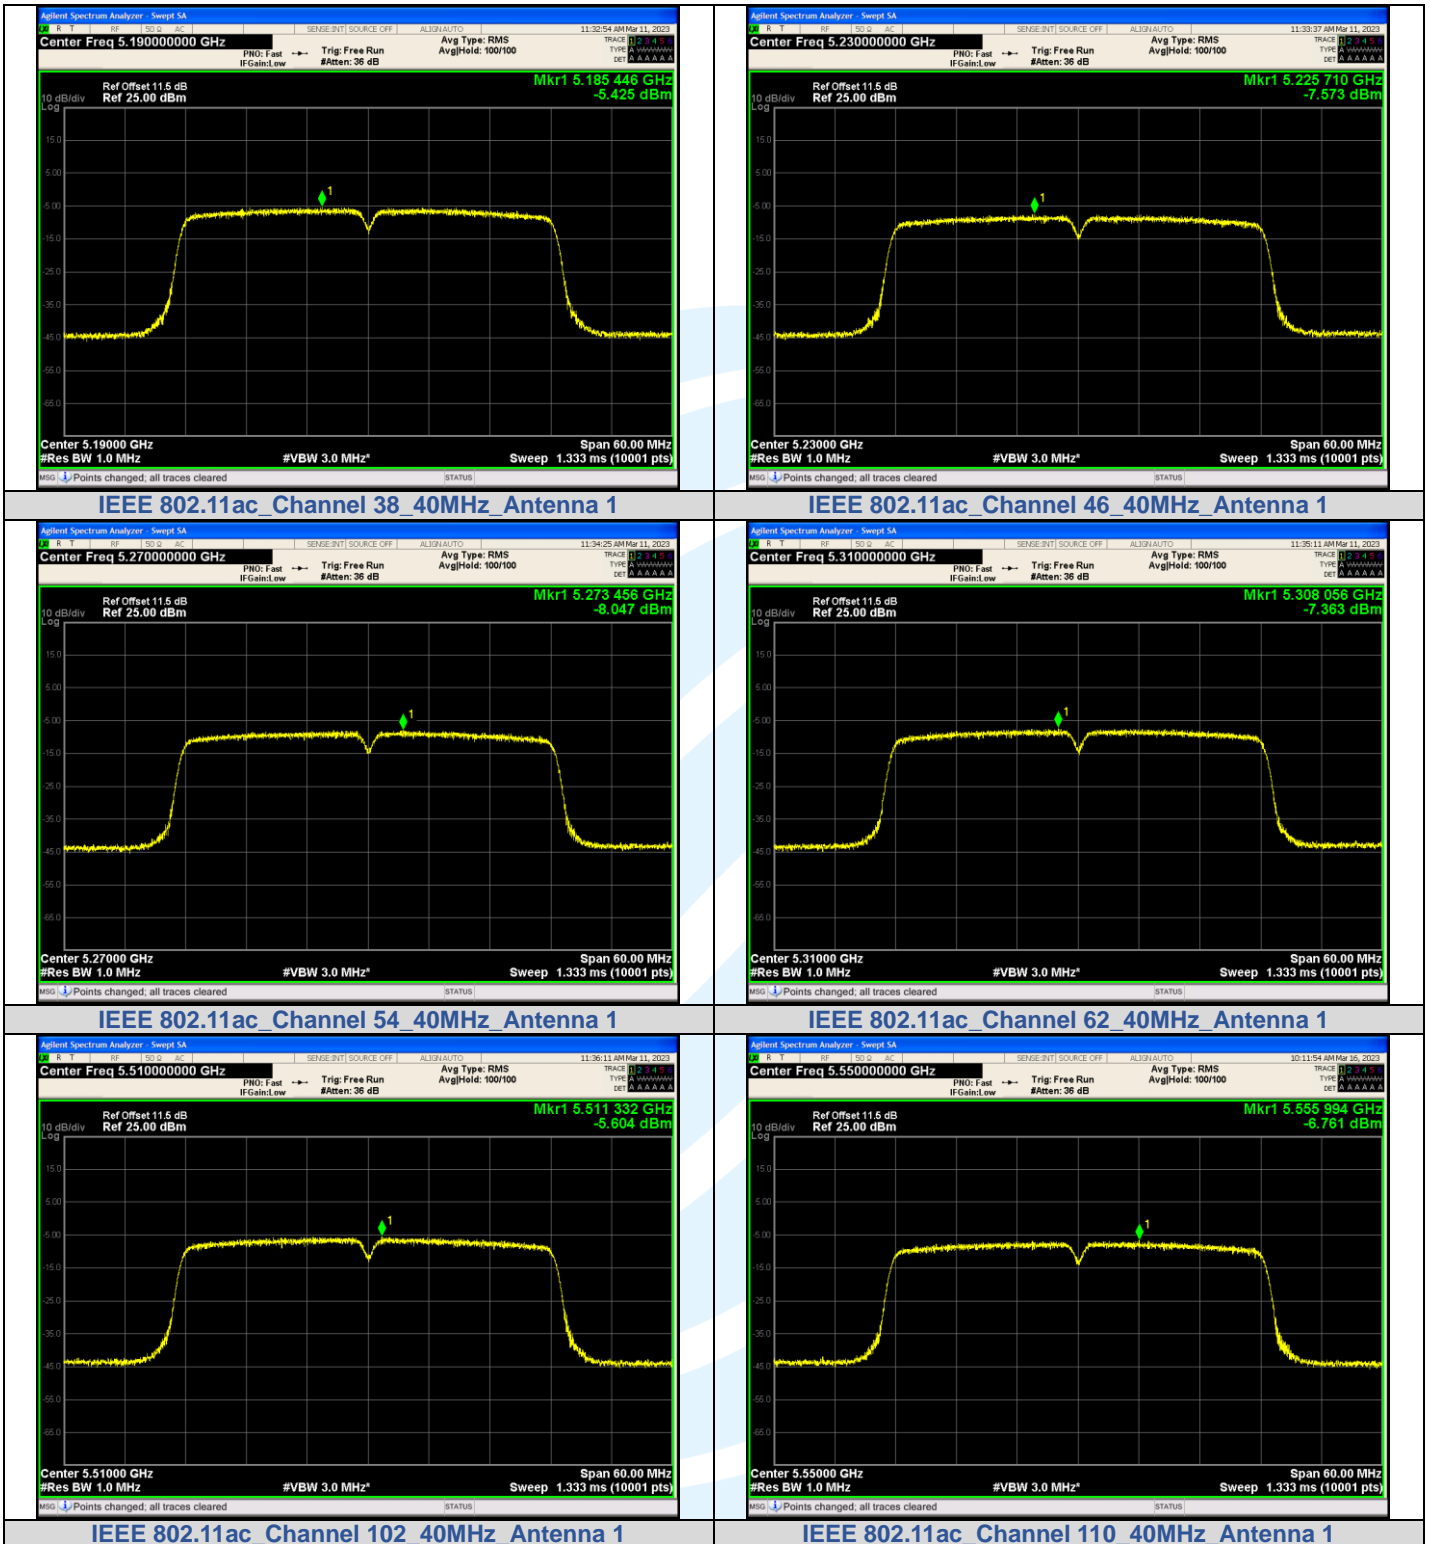

Shenzhen UnionTrust Quality and Technology Co., Ltd.

Address: Unit D/E of 9/F and 16/F, Block A, Building 6, Baoneng science and technology park, Longhua district, Shenzhen, China

Tel: +86-755-28230888

Fax: +86-755-28230886

E-mail: info@uttlab.com

<http://www.uttlab.com>

UTTR-RF-FCCPART15.407-V1.3