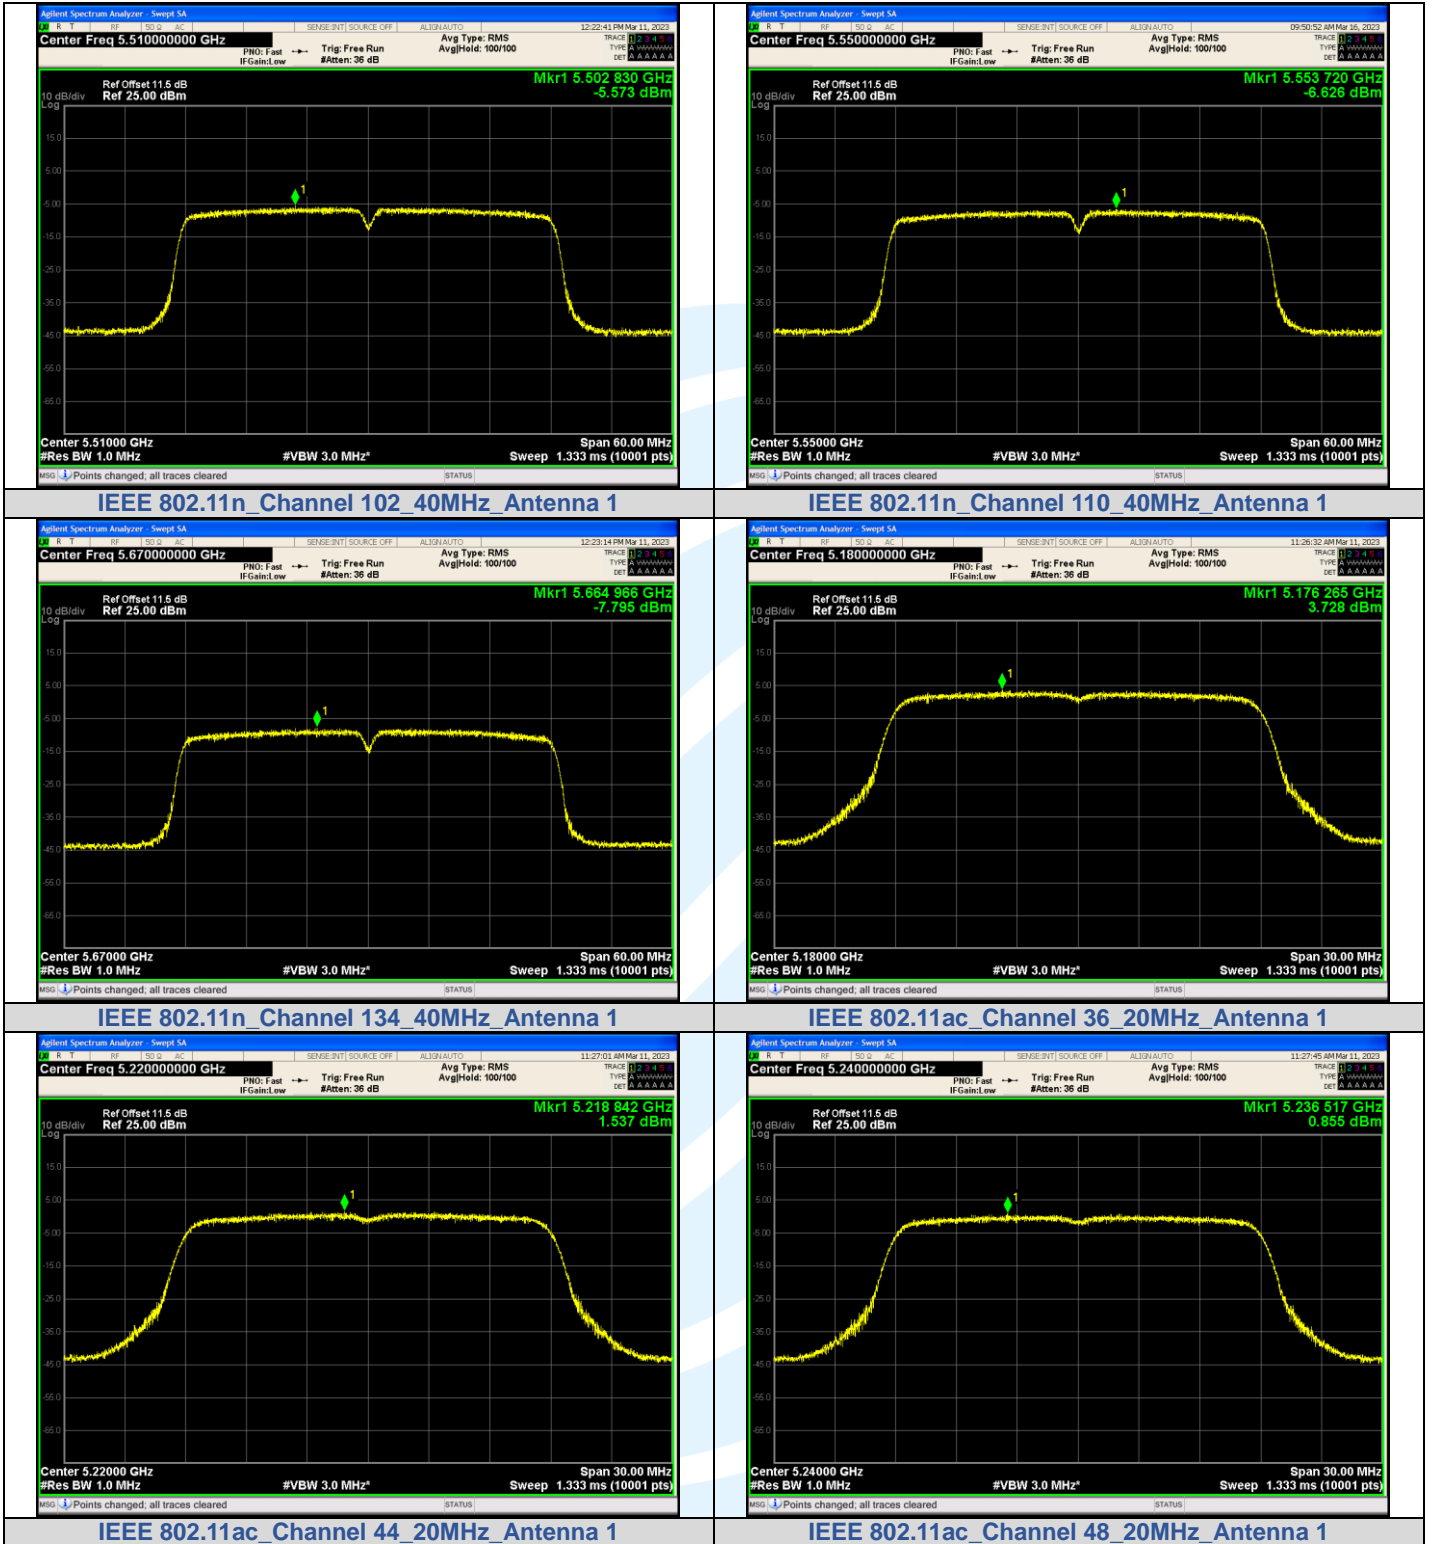

Shenzhen UnionTrust Quality and Technology Co., Ltd.

Address: Unit D/E of 9/F and 16/F, Block A, Building 6, Baoneng science and technology park, Longhua district, Shenzhen, China

Tel: +86-755-28230888

Fax: +86-755-28230886

E-mail: info@uttlab.com

<http://www.uttlab.com>

UTTR-RF-FCCPART15.407-V1.3