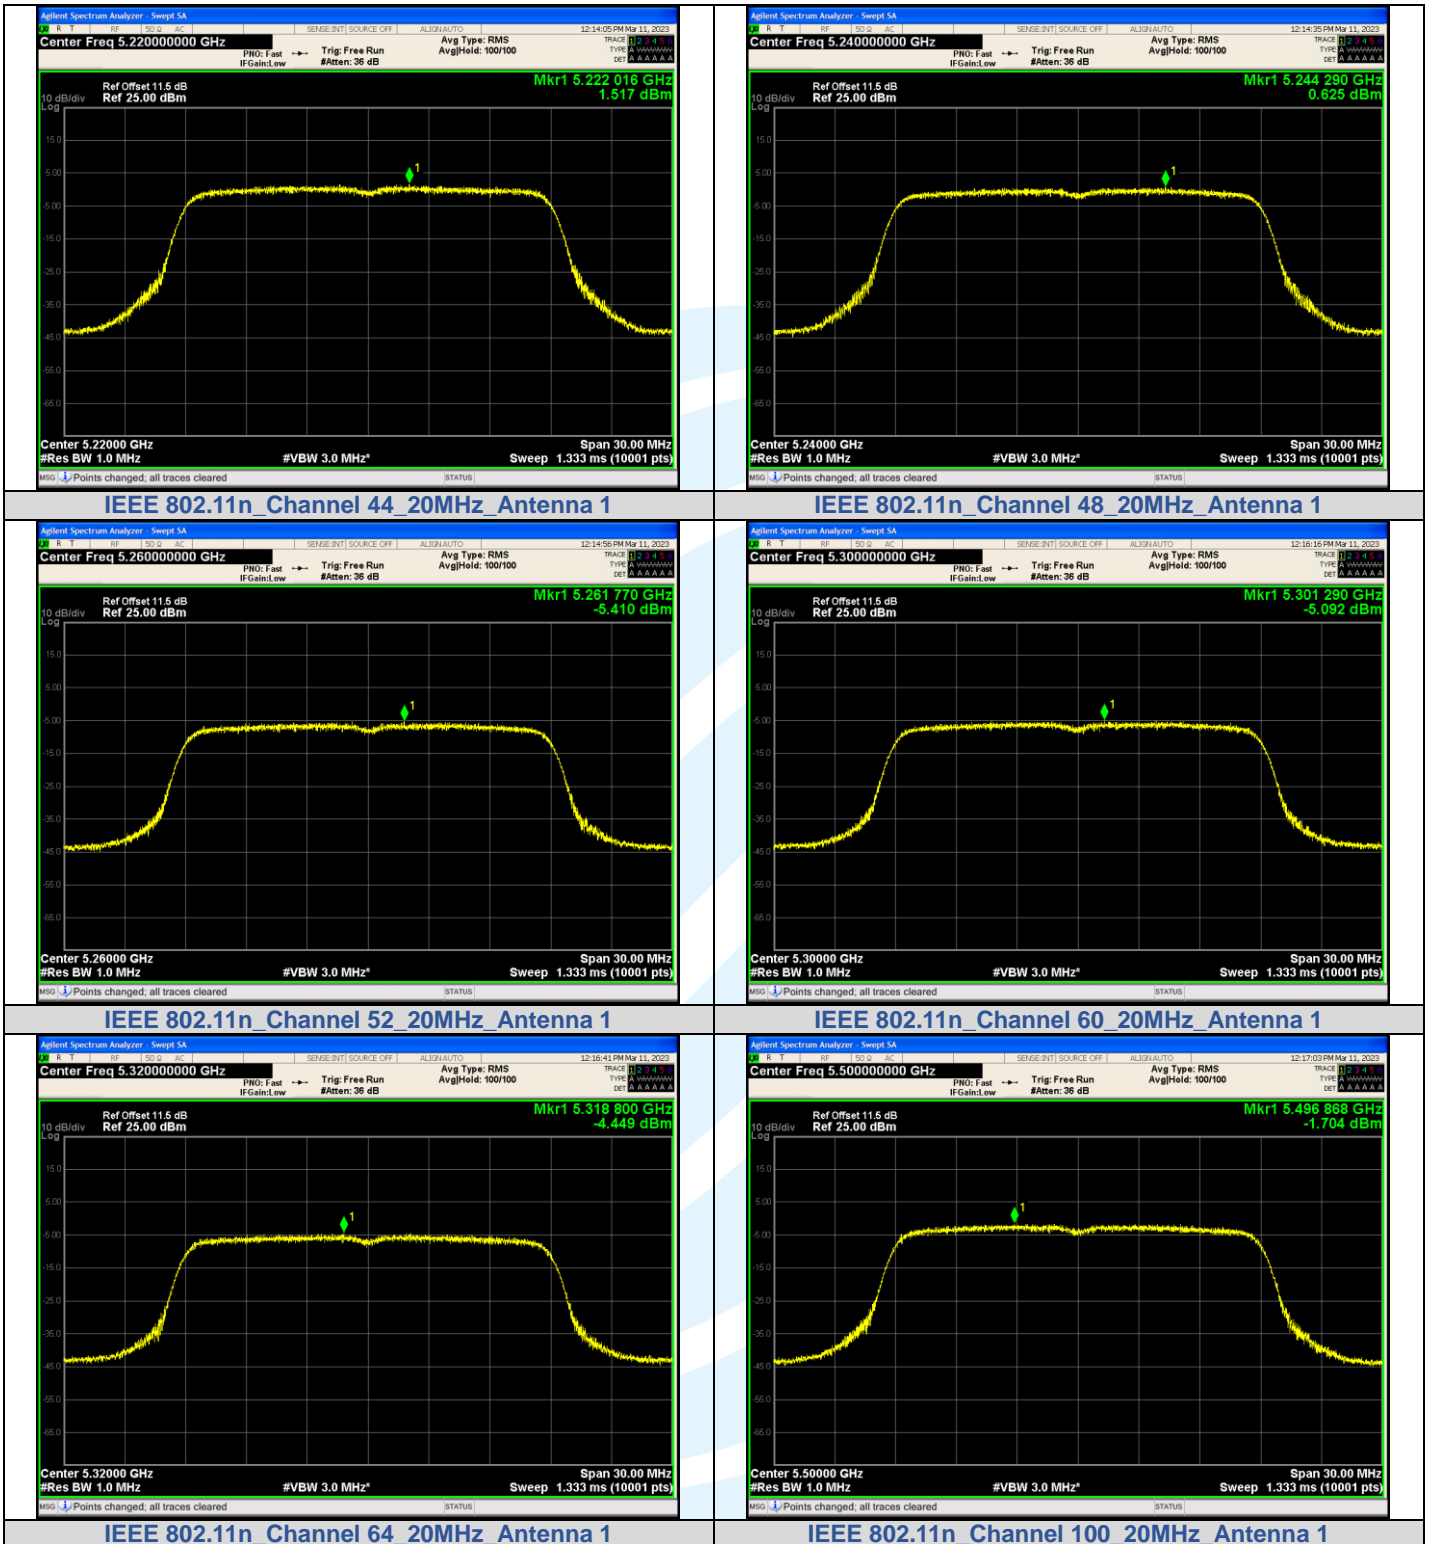

Shenzhen UnionTrust Quality and Technology Co., Ltd.

Address: Unit D/E of 9/F and 16/F, Block A, Building 6, Baoneng science and technology park, Longhua district, Shenzhen, China

Tel: +86-755-28230888

Fax: +86-755-28230886

E-mail: info@uttlab.com

<http://www.uttlab.com>

UTTR-RF-FCCPART15.407-V1.3