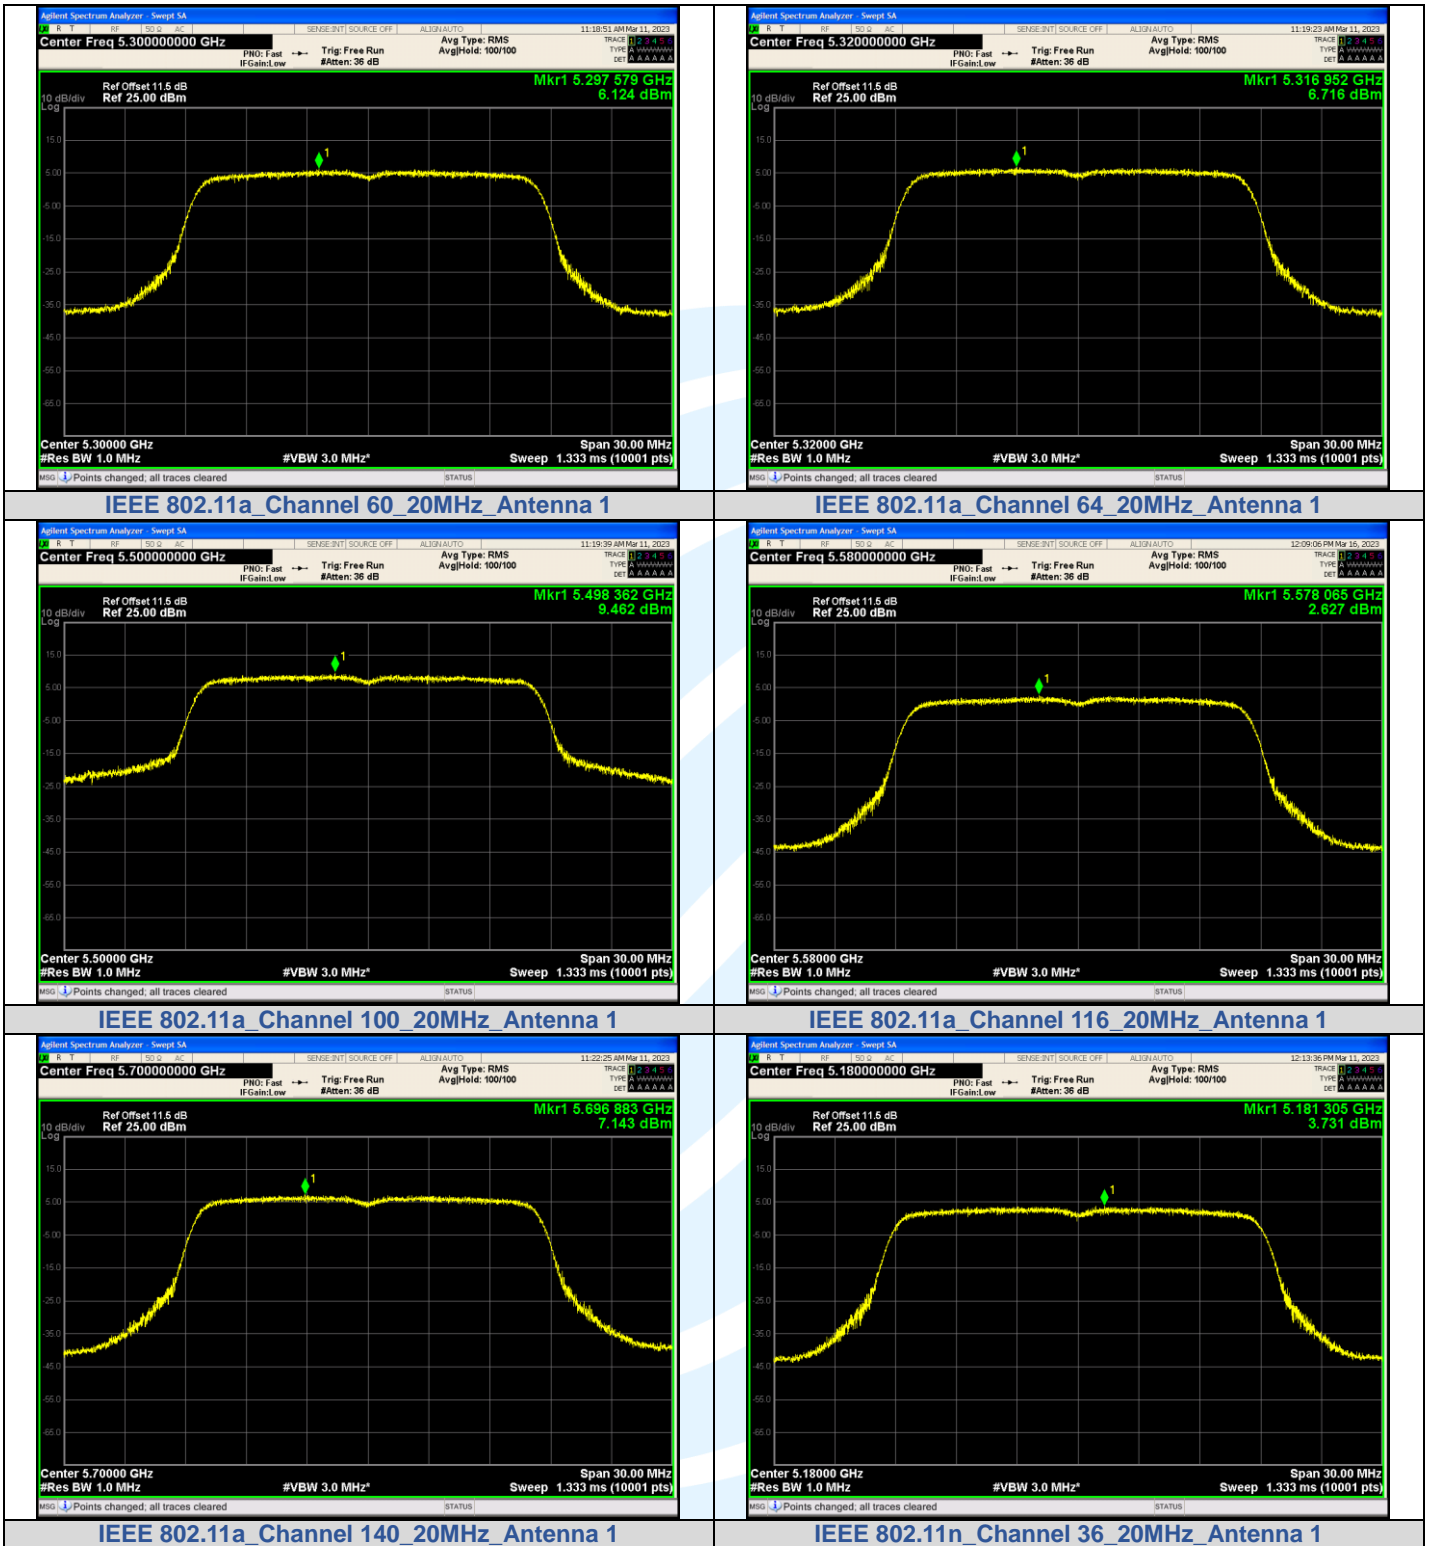

IEEE 802.11a\_Channel 36\_20MHz\_Antenna 1

IEEE 802.11a\_Channel 44\_20MHz\_Antenna 1

IEEE 802.11a\_Channel 48\_20MHz\_Antenna 1

IEEE 802.11a\_Channel 52\_20MHz\_Antenna 1