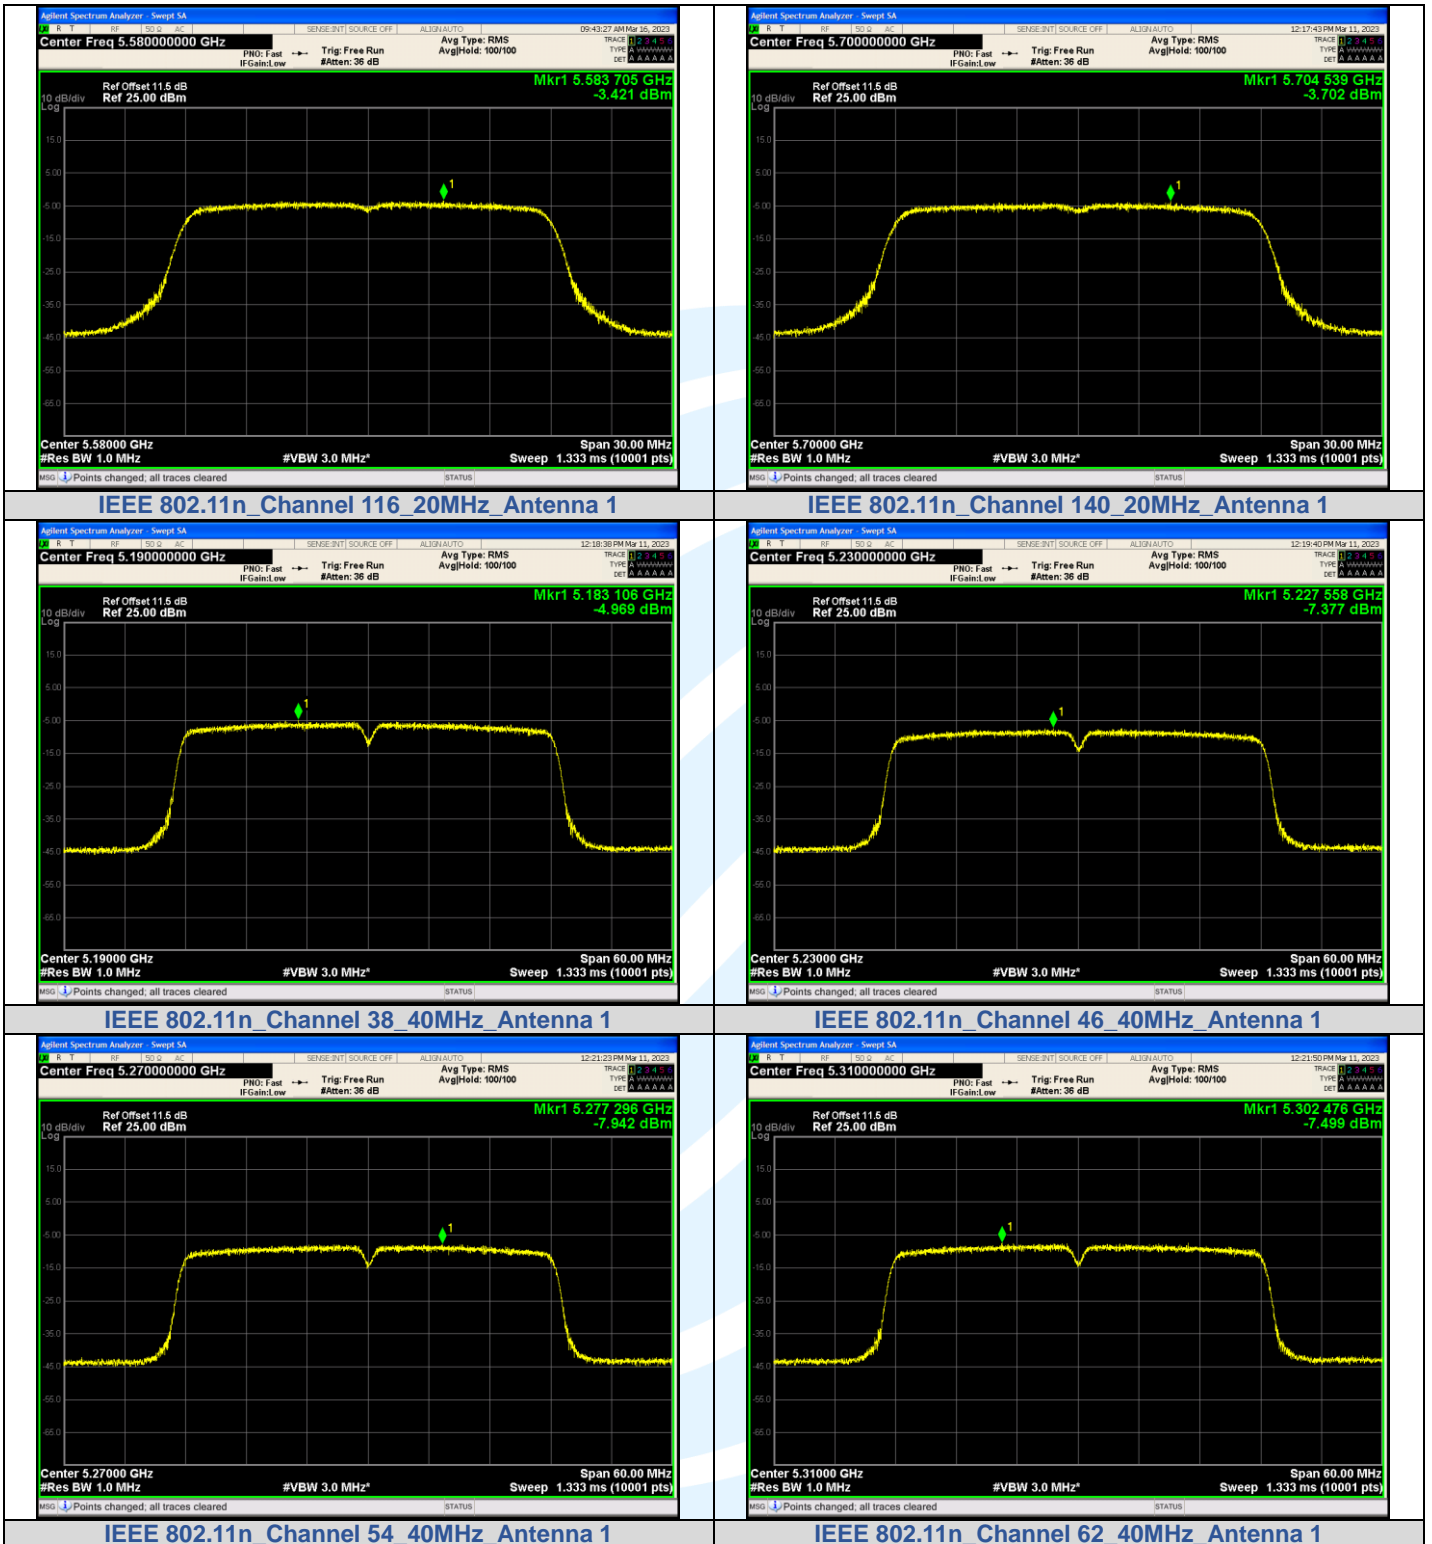

Shenzhen UnionTrust Quality and Technology Co., Ltd.

Address: Unit D/E of 9/F and 16/F, Block A, Building 6, Baoneng science and technology park, Longhua district, Shenzhen, China

Tel: +86-755-28230888

Fax: +86-755-28230886

E-mail: info@uttlab.com

<http://www.uttlab.com>

UTTR-RF-FCCPART15.407-V1.3