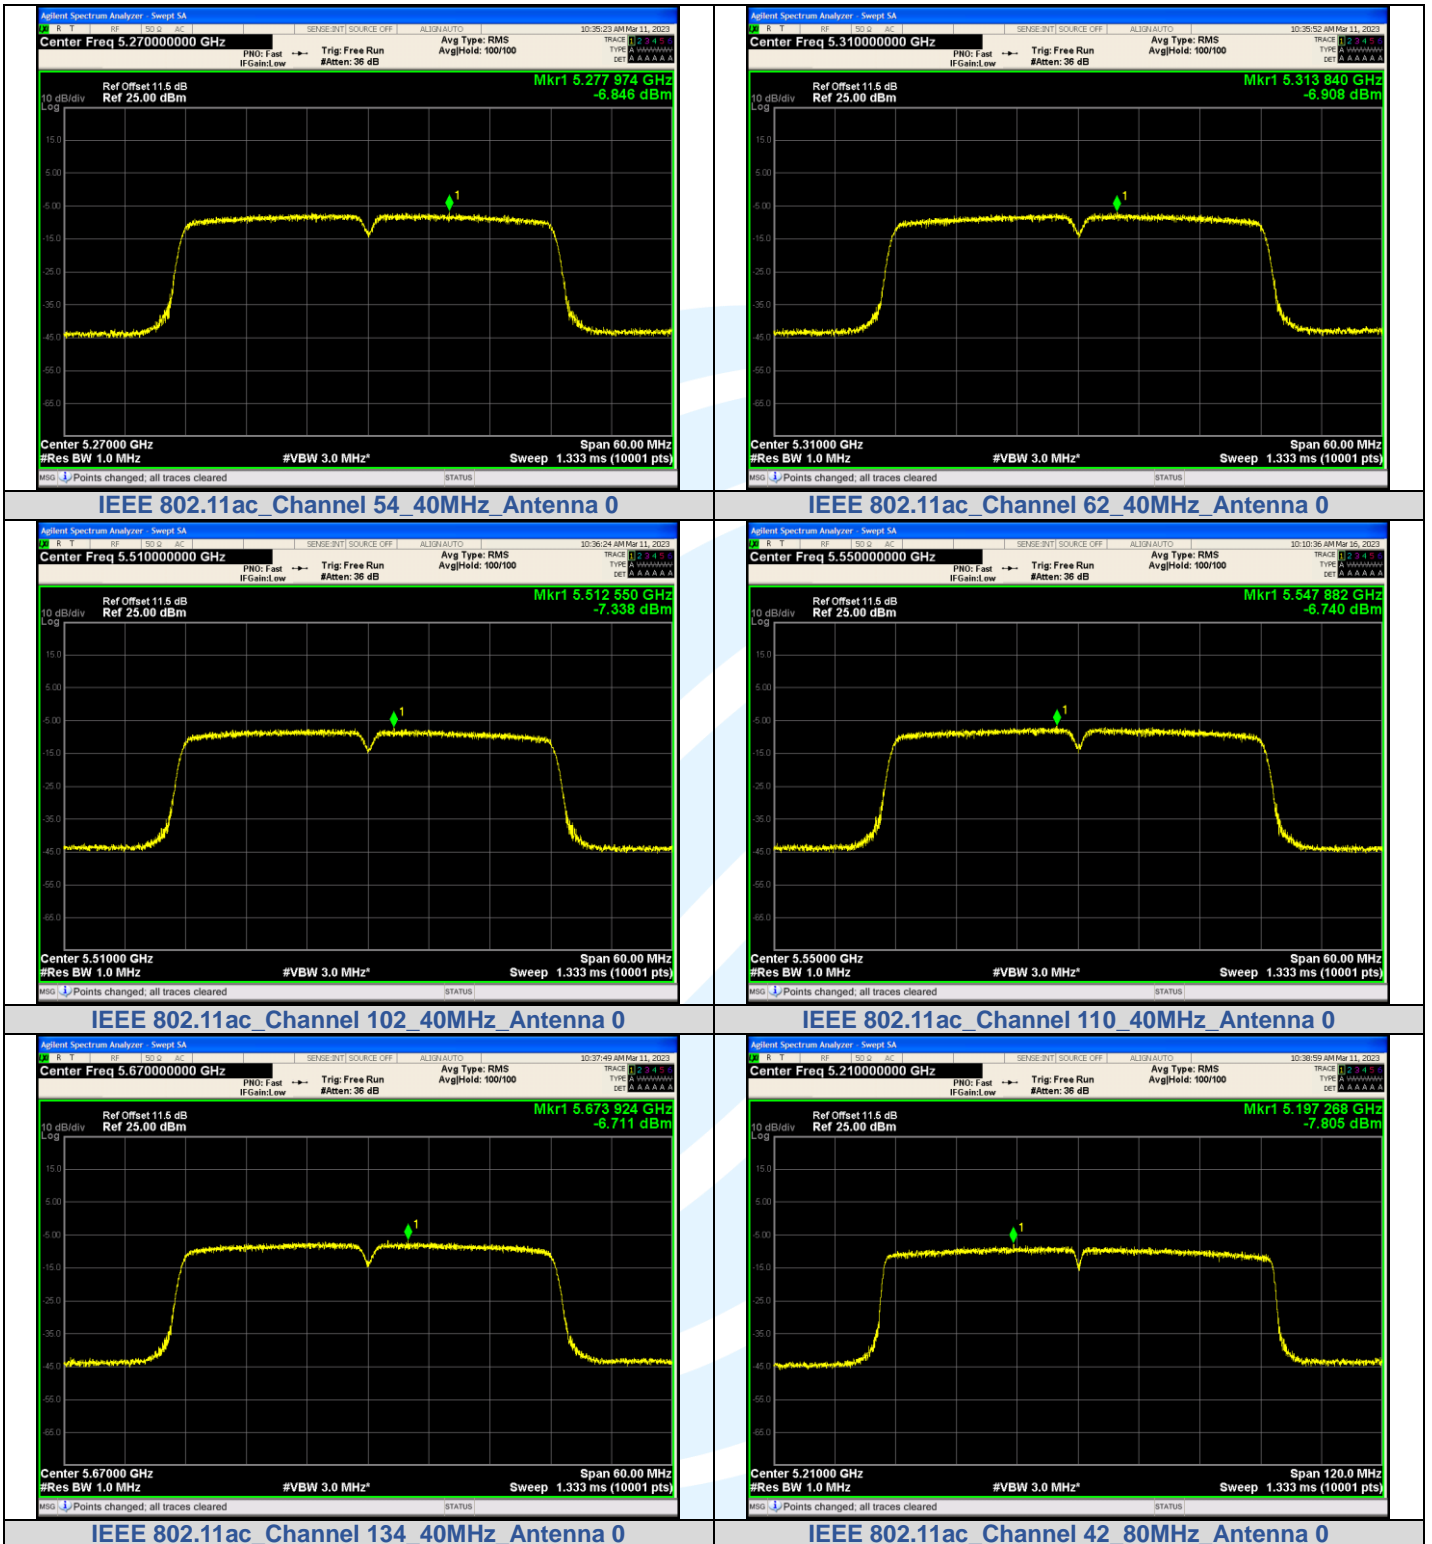

Shenzhen UnionTrust Quality and Technology Co., Ltd.

Address: Unit D/E of 9/F and 16/F, Block A, Building 6, Baoneng science and technology park, Longhua district, Shenzhen, China

Tel: +86-755-28230888

Fax: +86-755-28230886

E-mail: info@uttlab.com

<http://www.uttlab.com>

UTTR-RF-FCCPART15.407-V1.3