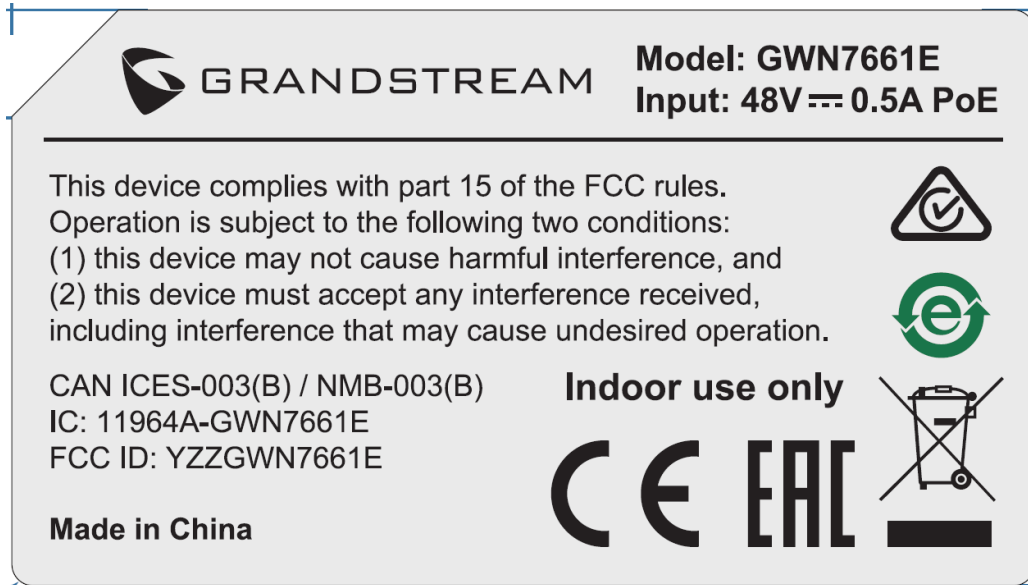

EXHIBIT A - FCC ID LABEL AND LOCATION

FCC ID Label

FCC ID Label Location Information

The label shown shall be permanently affixed at a conspicuous location on the device and be readily visible to the user at the time purchase (Labeling requirements per 2.925)