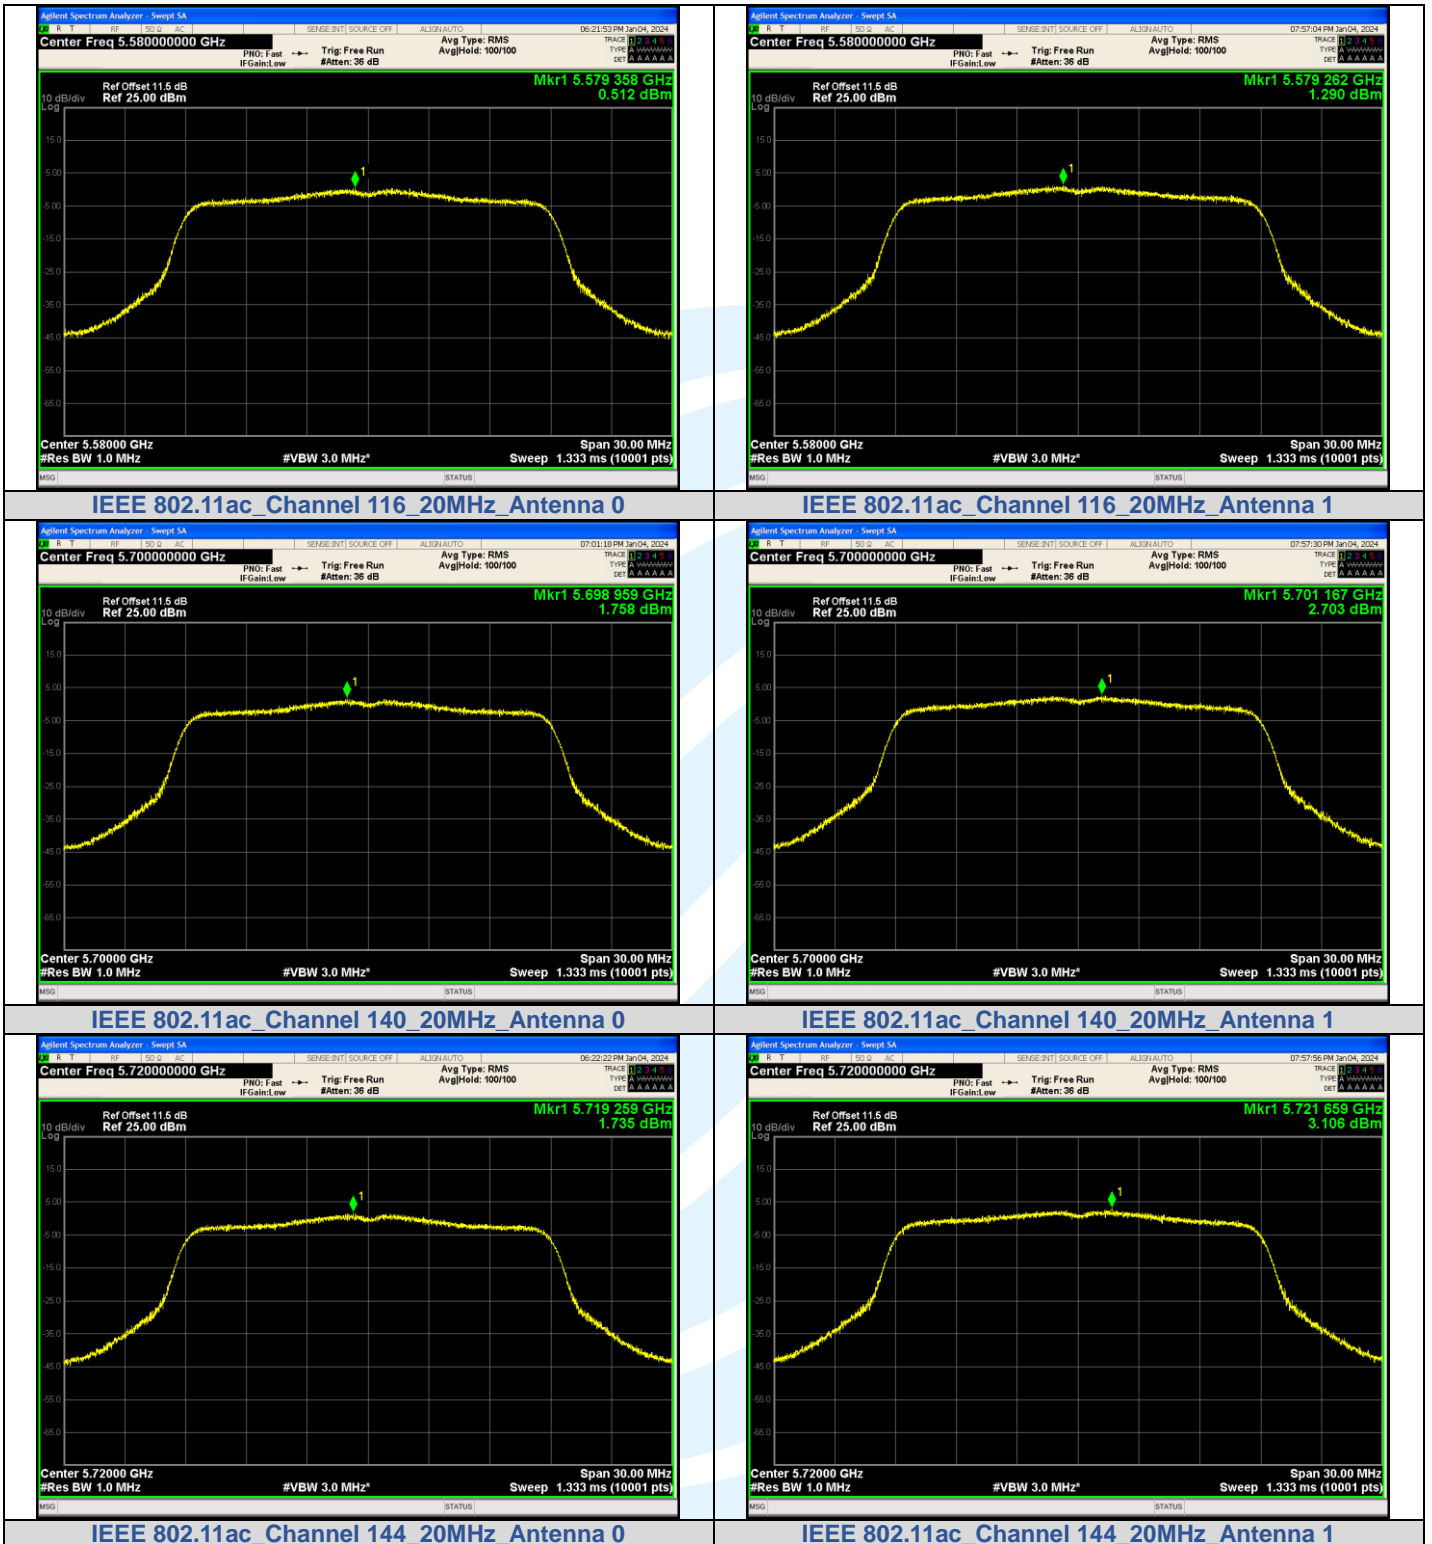

Shenzhen UnionTrust Quality and Technology Co., Ltd.

Address: Unit D/E of 9/F and 16/F, Block A, Building 6, Baoneng science and technology park, Longhua district, Shenzhen, China

Tel: +86-755-28230888

Fax: +86-755-28230886

E-mail: info@uttlab.com

<http://www.uttlab.com>

UTTR-RF-EN300328-V1.2