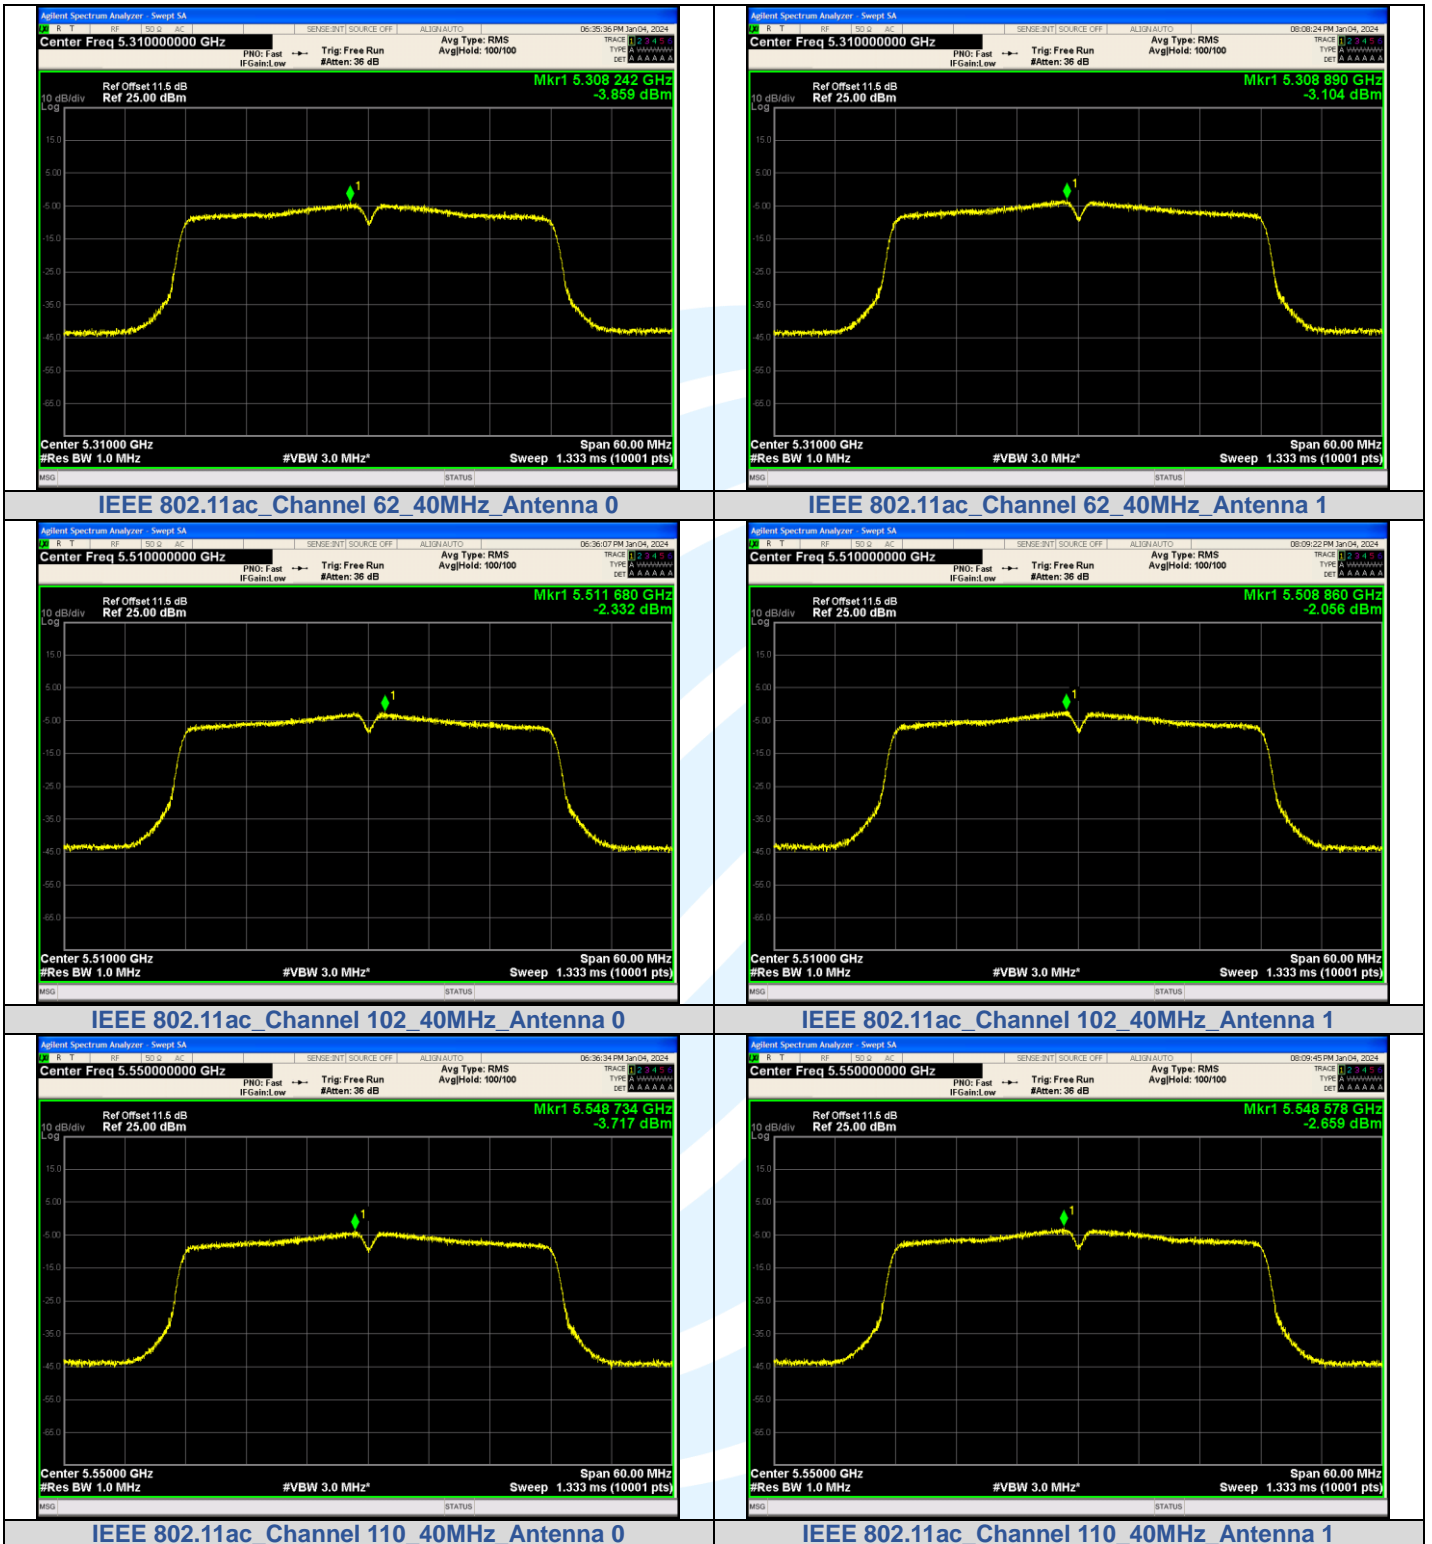

Shenzhen UnionTrust Quality and Technology Co., Ltd.

Address: Unit D/E of 9/F and 16/F, Block A, Building 6, Baoneng science and technology park, Longhua district, Shenzhen, China

Tel: +86-755-28230888

Fax: +86-755-28230886

E-mail: info@uttlab.com

<http://www.uttlab.com>

UTTR-RF-EN300328-V1.2