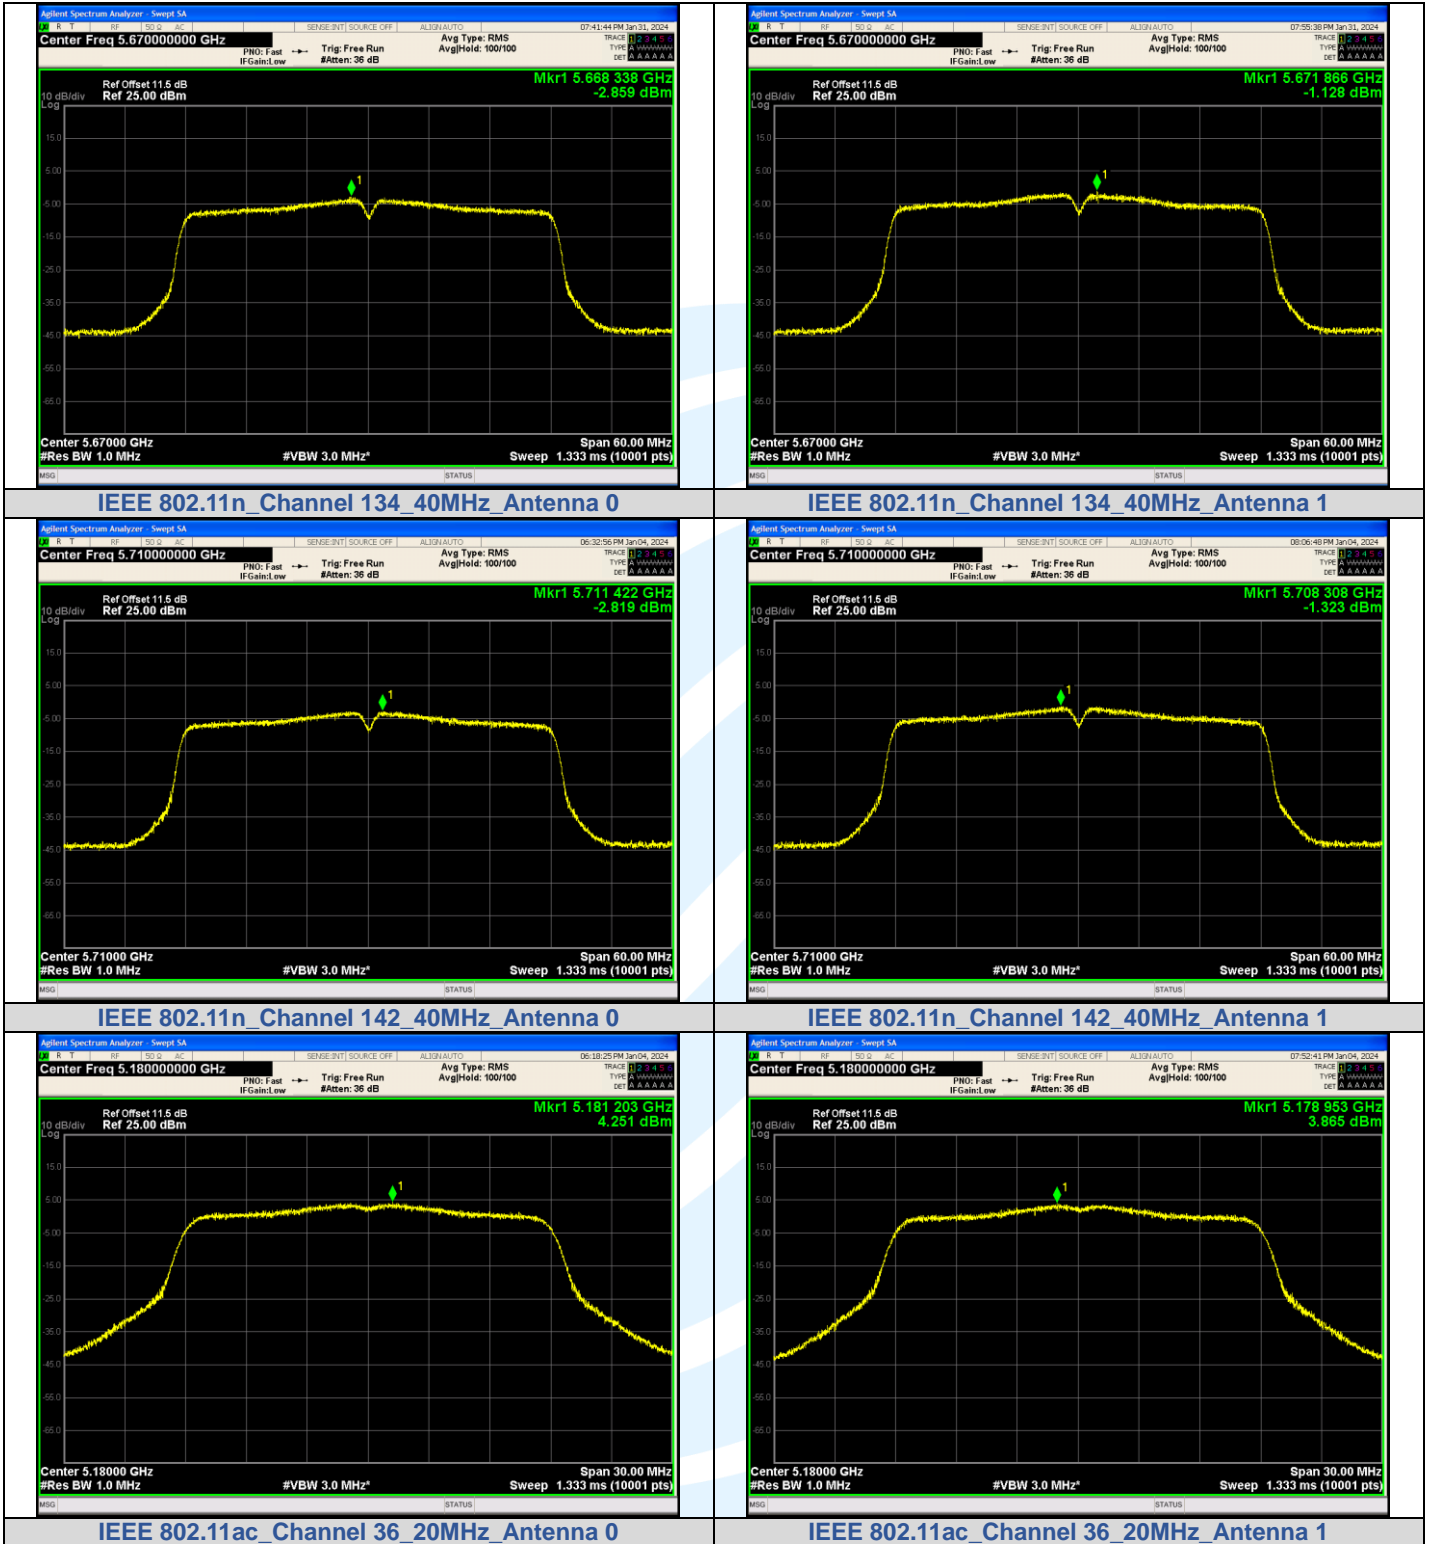

Shenzhen UnionTrust Quality and Technology Co., Ltd.

Address: Unit D/E of 9/F and 16/F, Block A, Building 6, Baoneng science and technology park, Longhua district, Shenzhen, China

Tel: +86-755-28230888

Fax: +86-755-28230886

E-mail: info@uttlab.com

<http://www.uttlab.com>

UTTR-RF-EN300328-V1.2