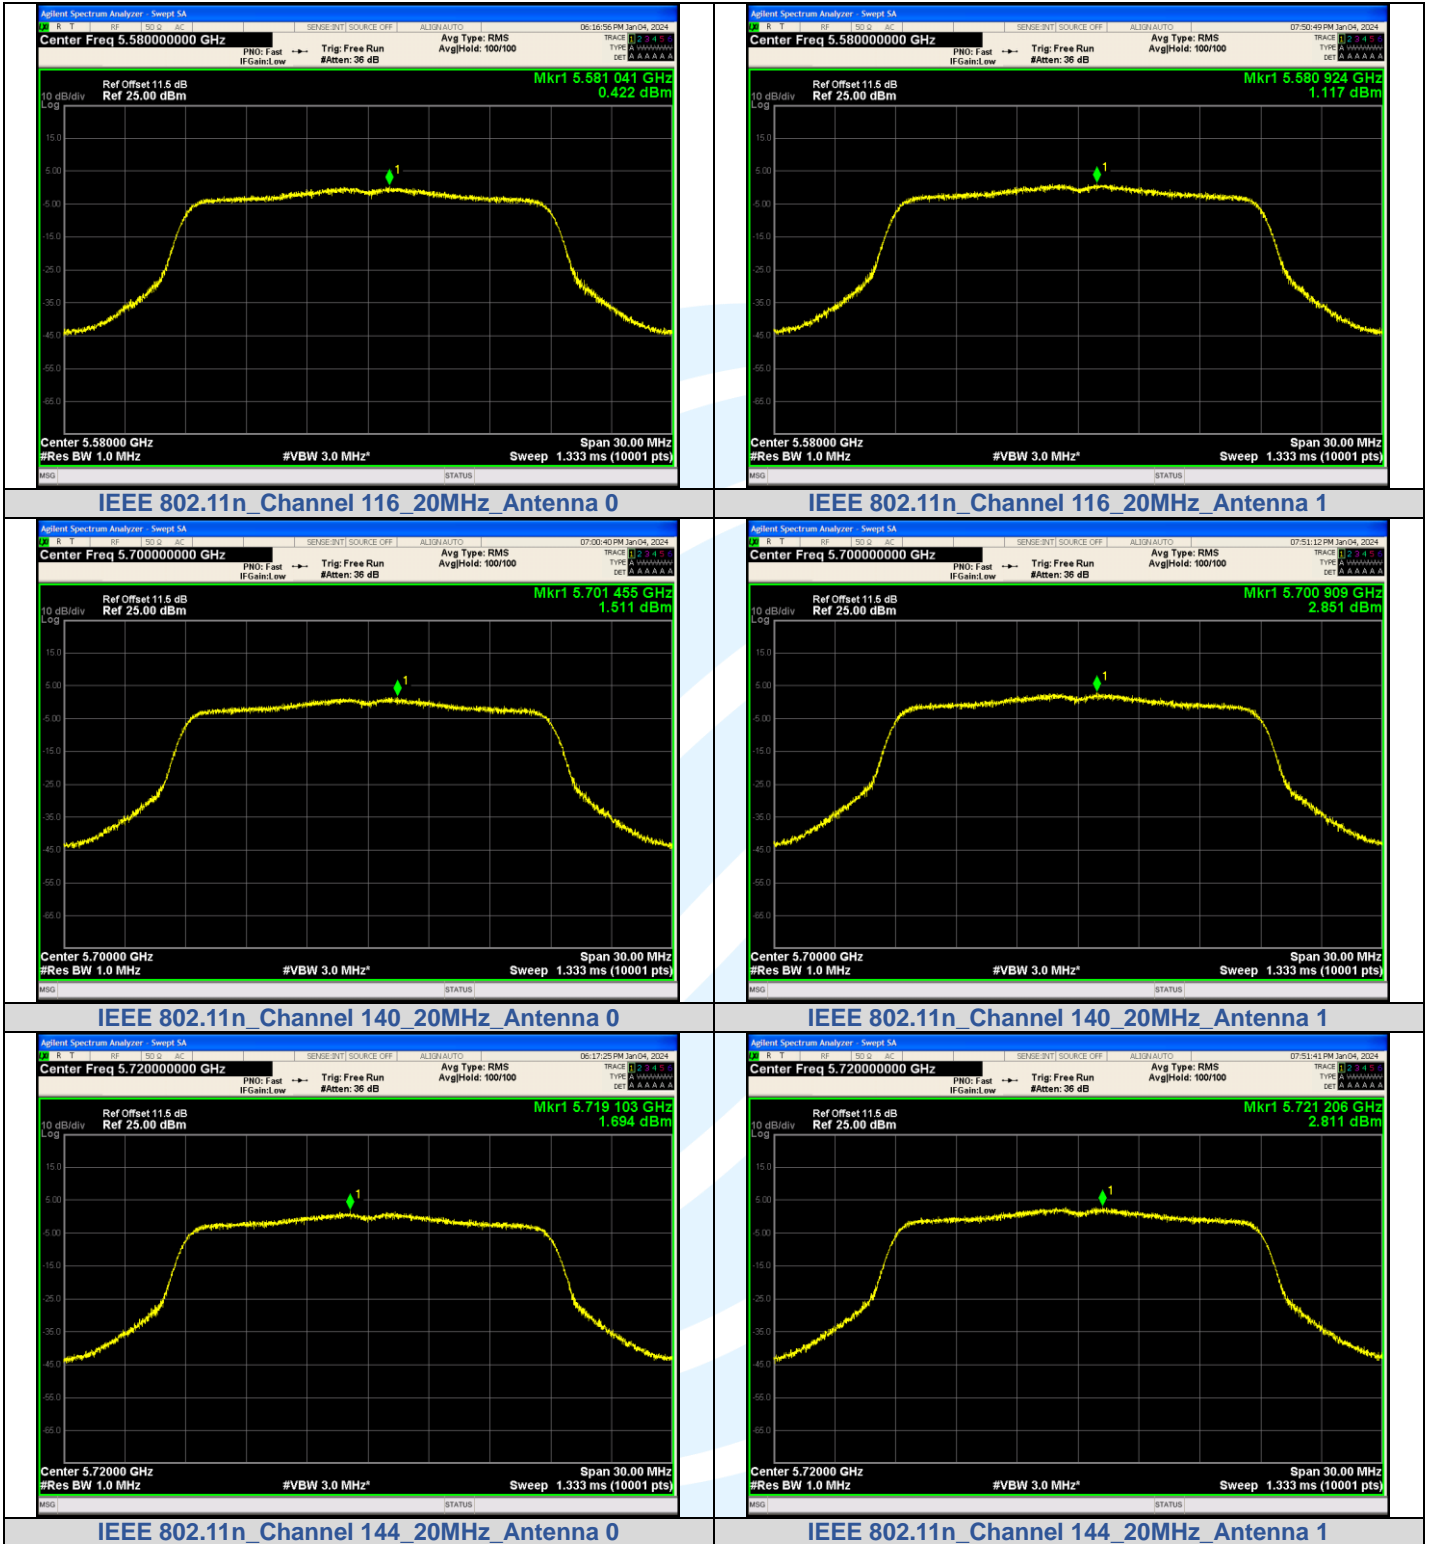

IEEE 802.11n_Channel 100_20MHz_Antenna 0

IEEE 802.11n_Channel 100_20MHz_Antenna 1

Shenzhen UnionTrust Quality and Technology Co., Ltd.

Address: Unit D/E of 9/F and 16/F, Block A, Building 6, Baoneng science and technology park, Longhua district, Shenzhen, China

Tel: +86-755-28230888

Fax: +86-755-28230886

E-mail: info@uttlab.com

<http://www.uttlab.com>

UTTR-RF-EN300328-V1.2