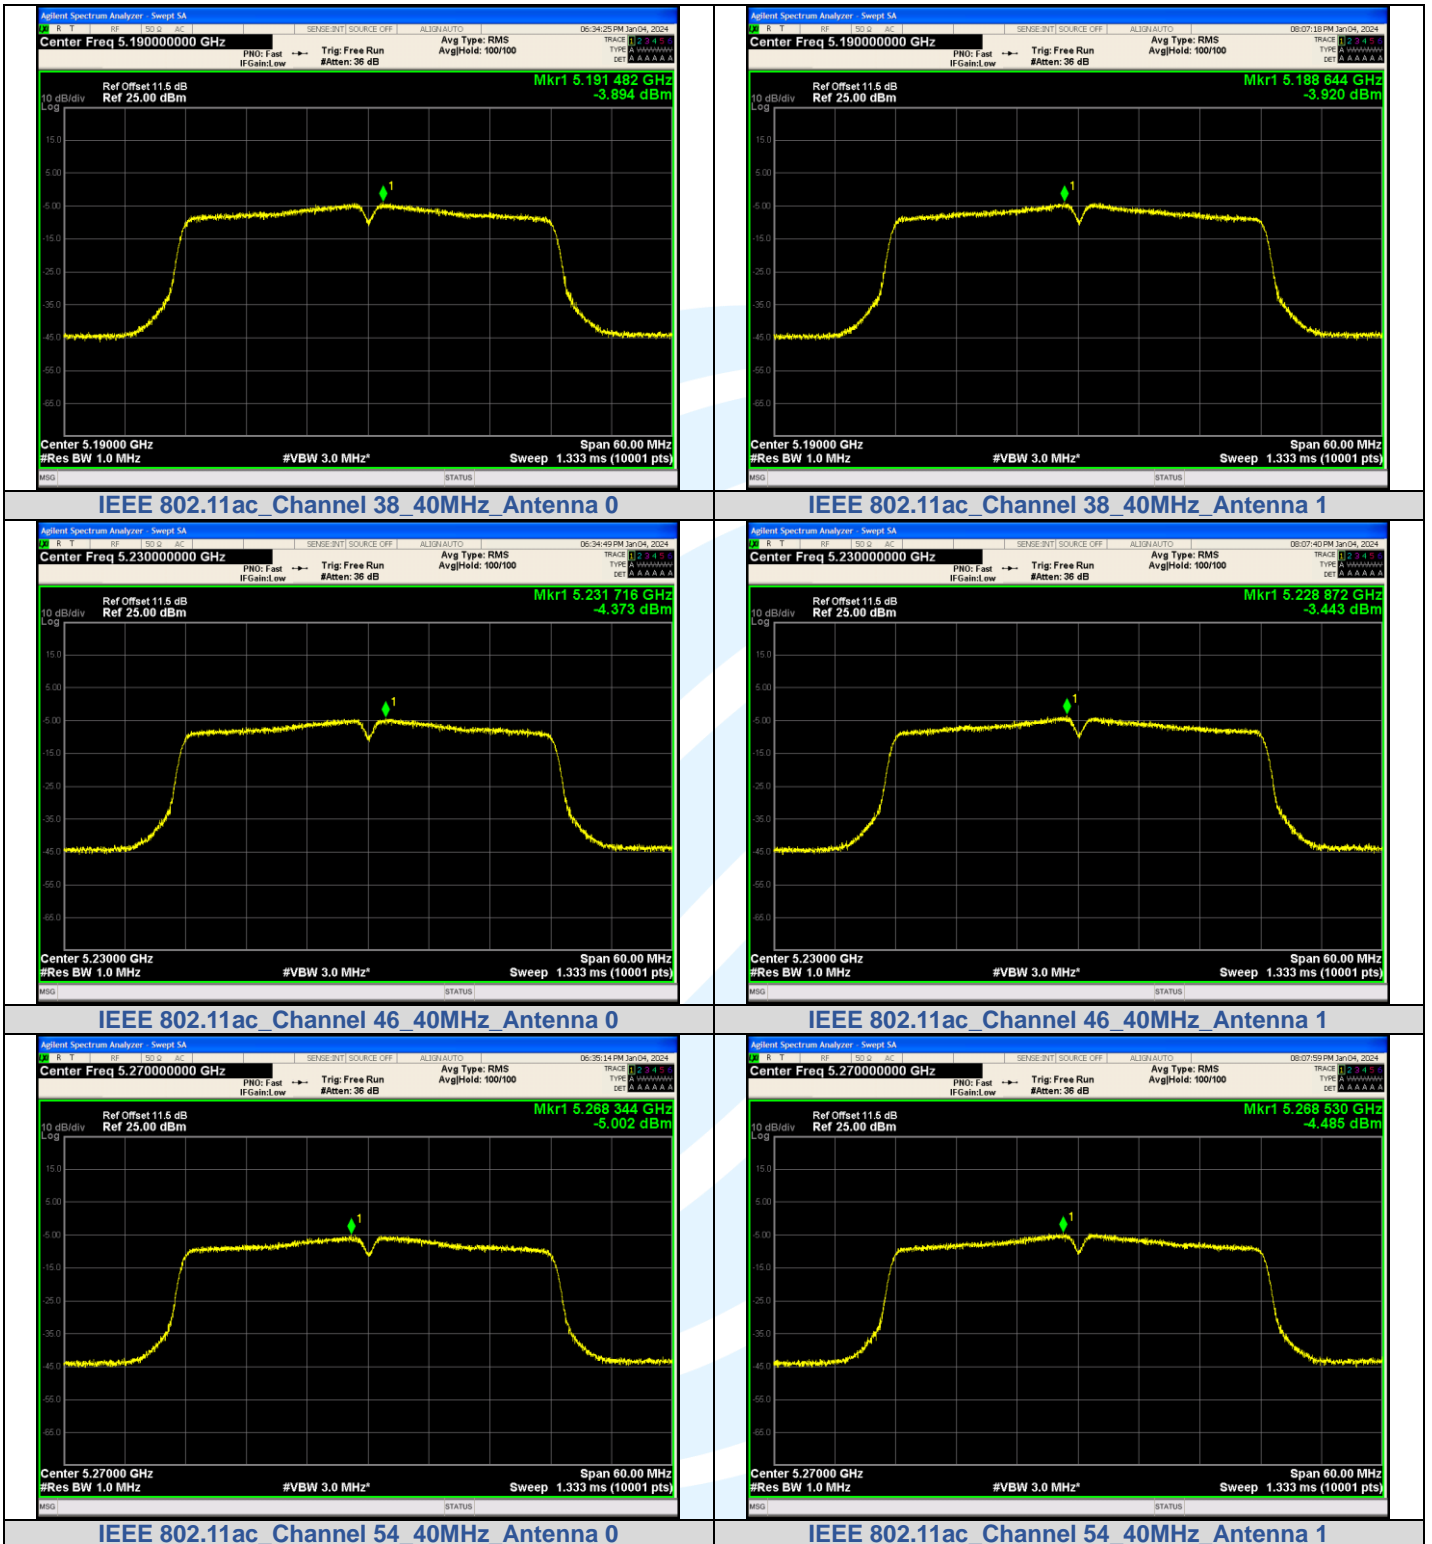

Shenzhen UnionTrust Quality and Technology Co., Ltd.

Address: Unit D/E of 9/F and 16/F, Block A, Building 6, Baoneng science and technology park, Longhua district, Shenzhen, China

Tel: +86-755-28230888

Fax: +86-755-28230886

E-mail: info@uttlab.com

<http://www.uttlab.com>

UTTR-RF-EN300328-V1.2