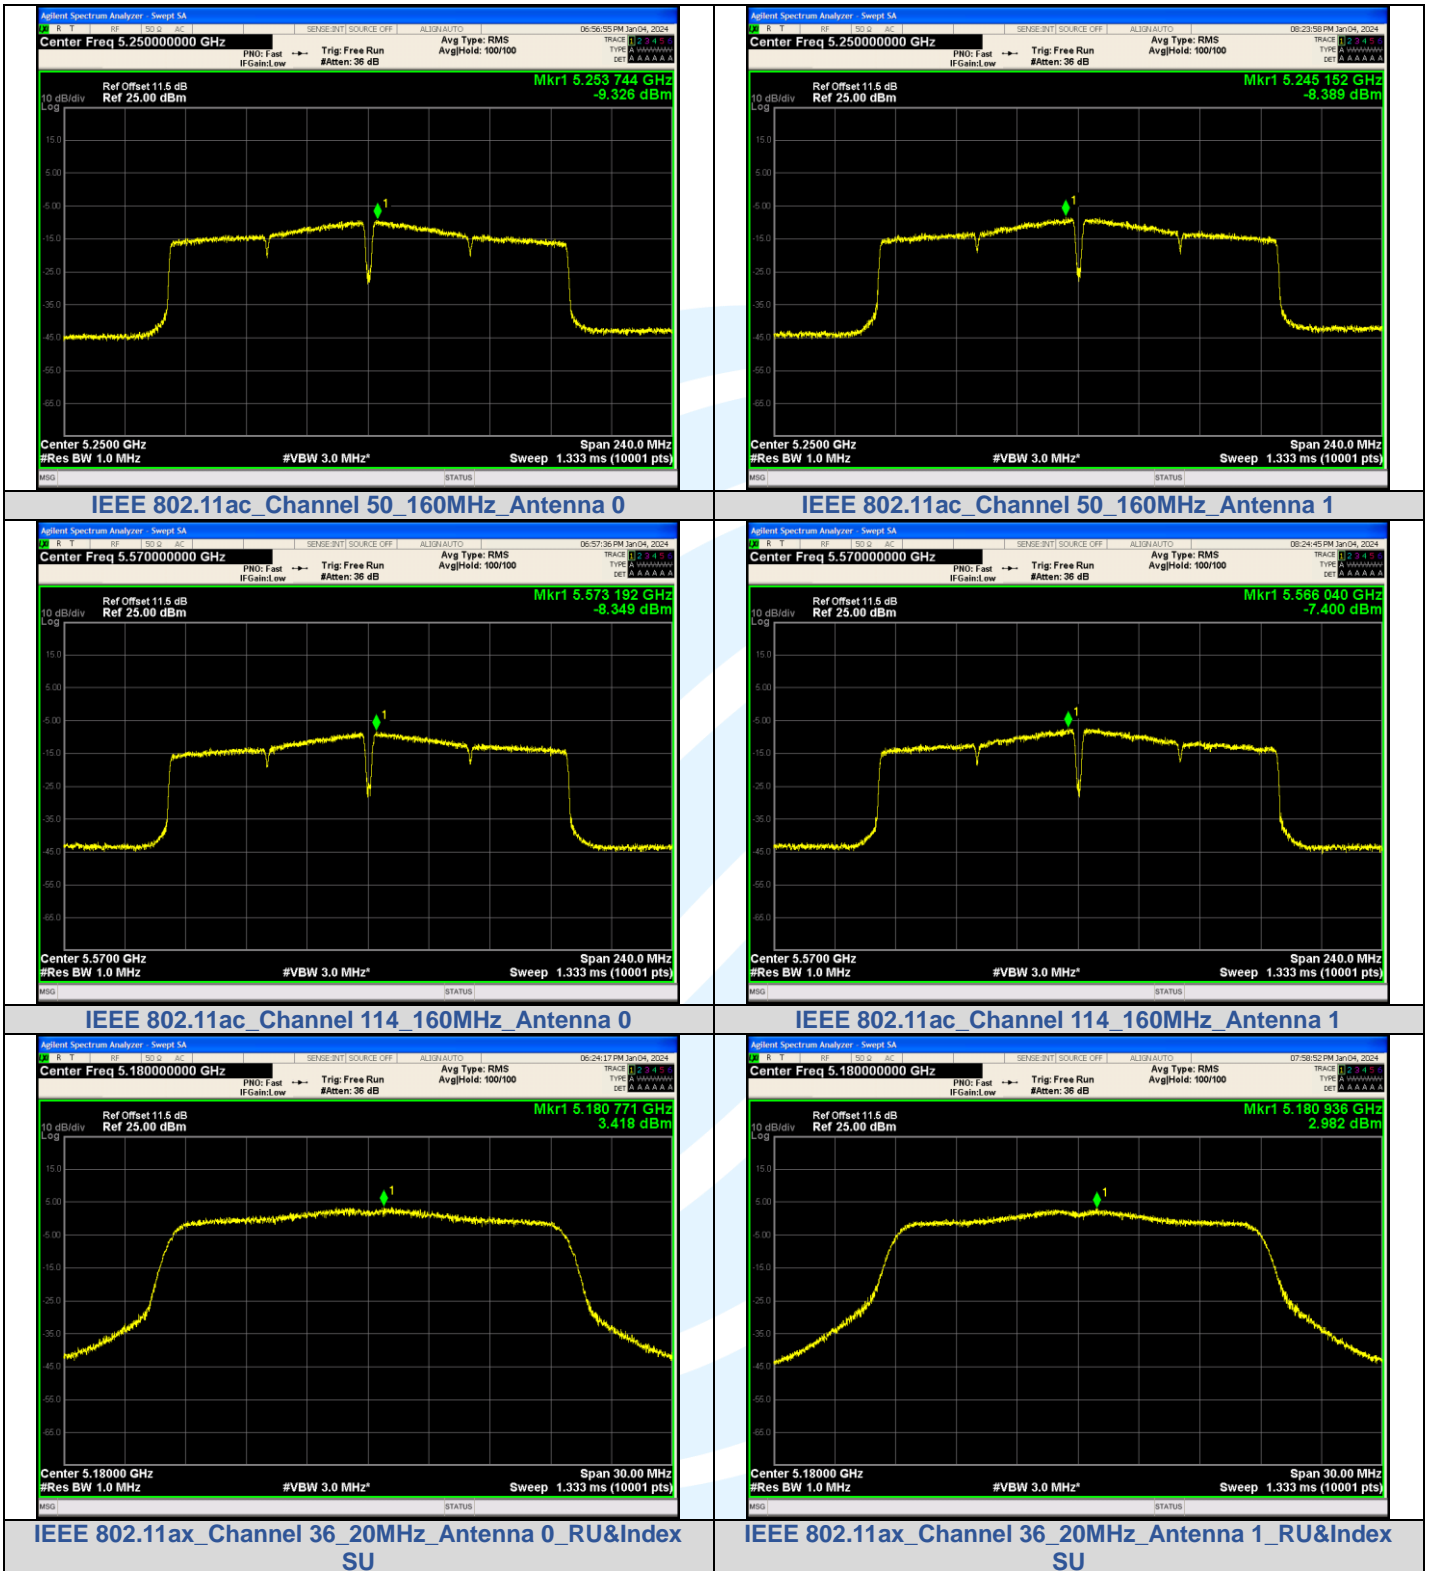

Shenzhen UnionTrust Quality and Technology Co., Ltd.

Address: Unit D/E of 9/F and 16/F, Block A, Building 6, Baoneng science and technology park, Longhua district, Shenzhen, China

Tel: +86-755-28230888

Fax: +86-755-28230886

E-mail: info@uttlab.com

<http://www.uttlab.com>

UTTR-RF-EN300328-V1.2