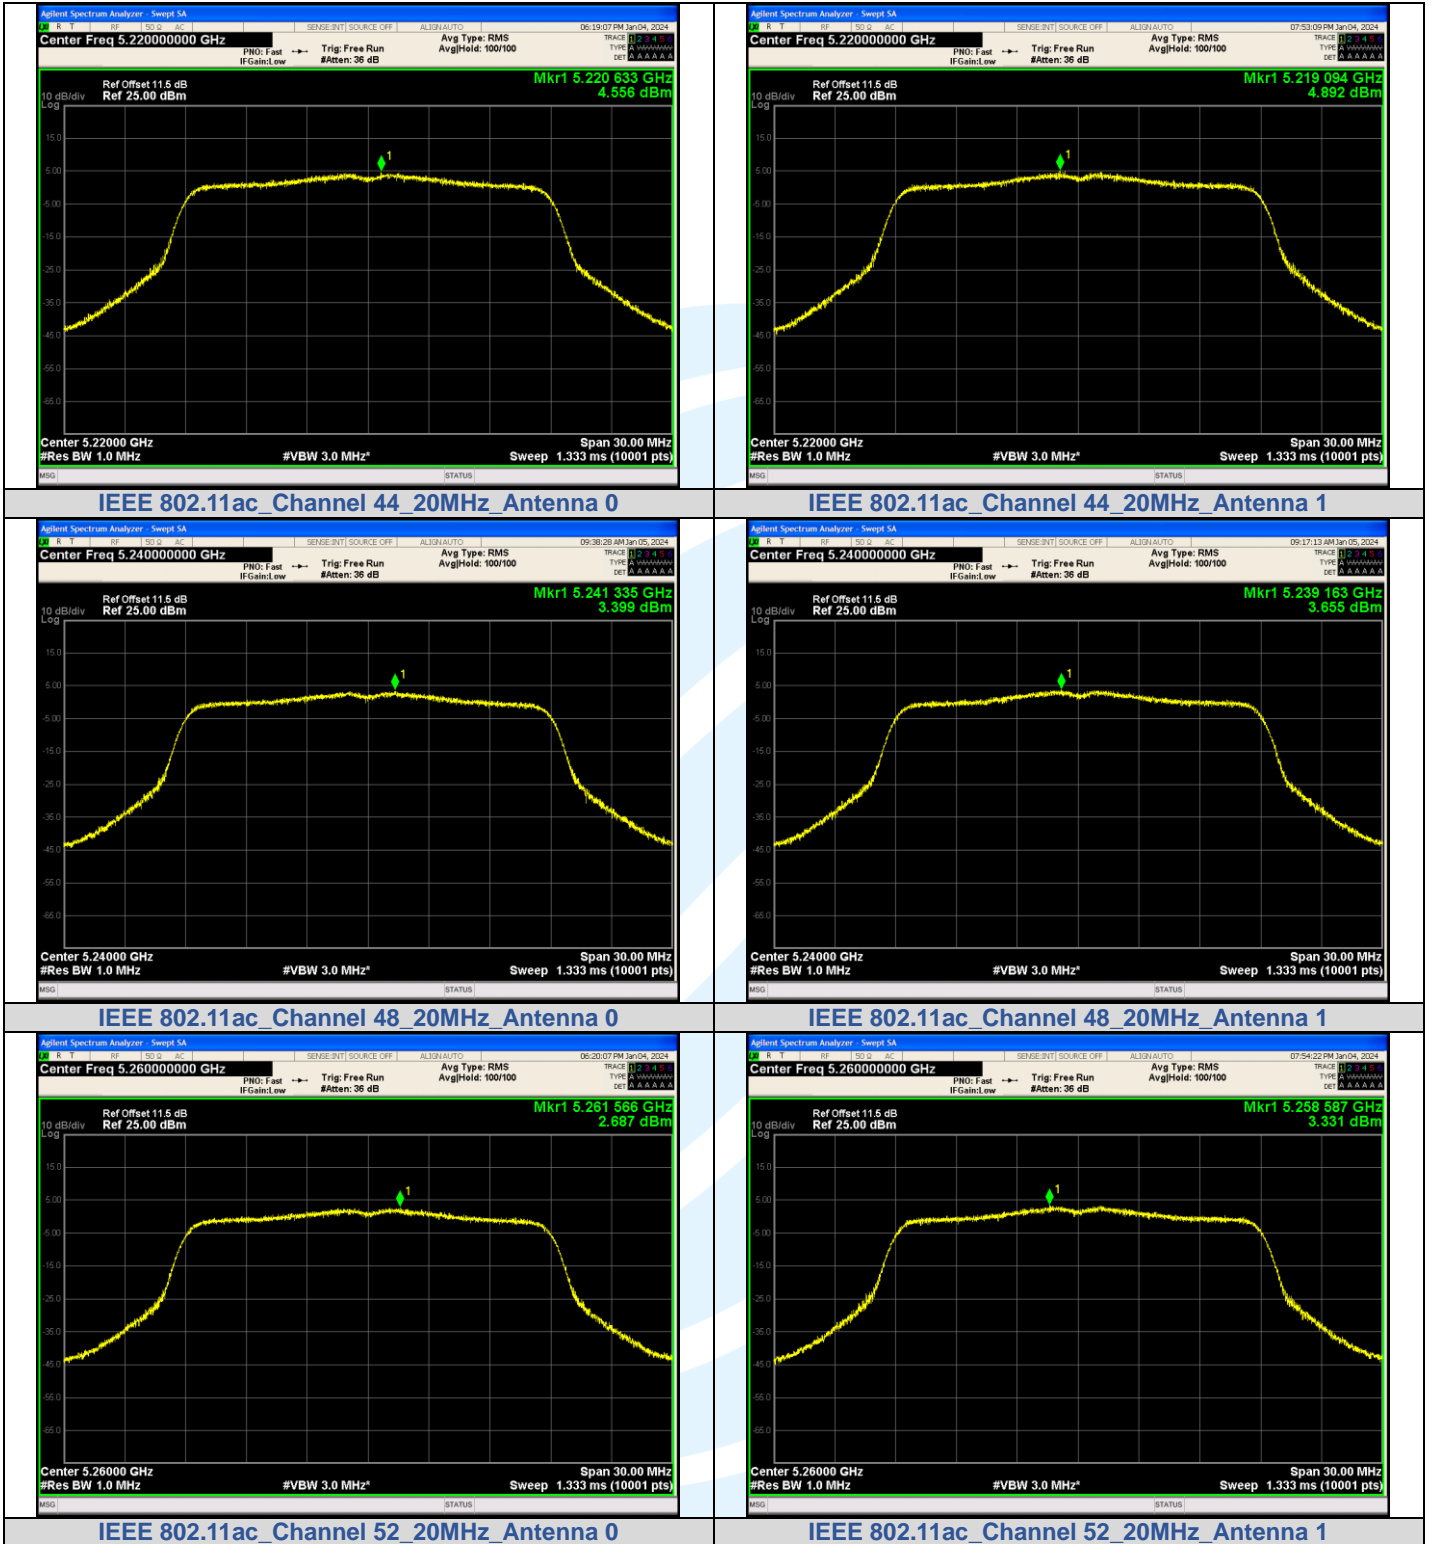

Shenzhen UnionTrust Quality and Technology Co., Ltd.

Address: Unit D/E of 9/F and 16/F, Block A, Building 6, Baoneng science and technology park, Longhua district, Shenzhen, China

Tel: +86-755-28230888

Fax: +86-755-28230886

E-mail: info@uttlab.com

<http://www.uttlab.com>

UTTR-RF-EN300328-V1.2