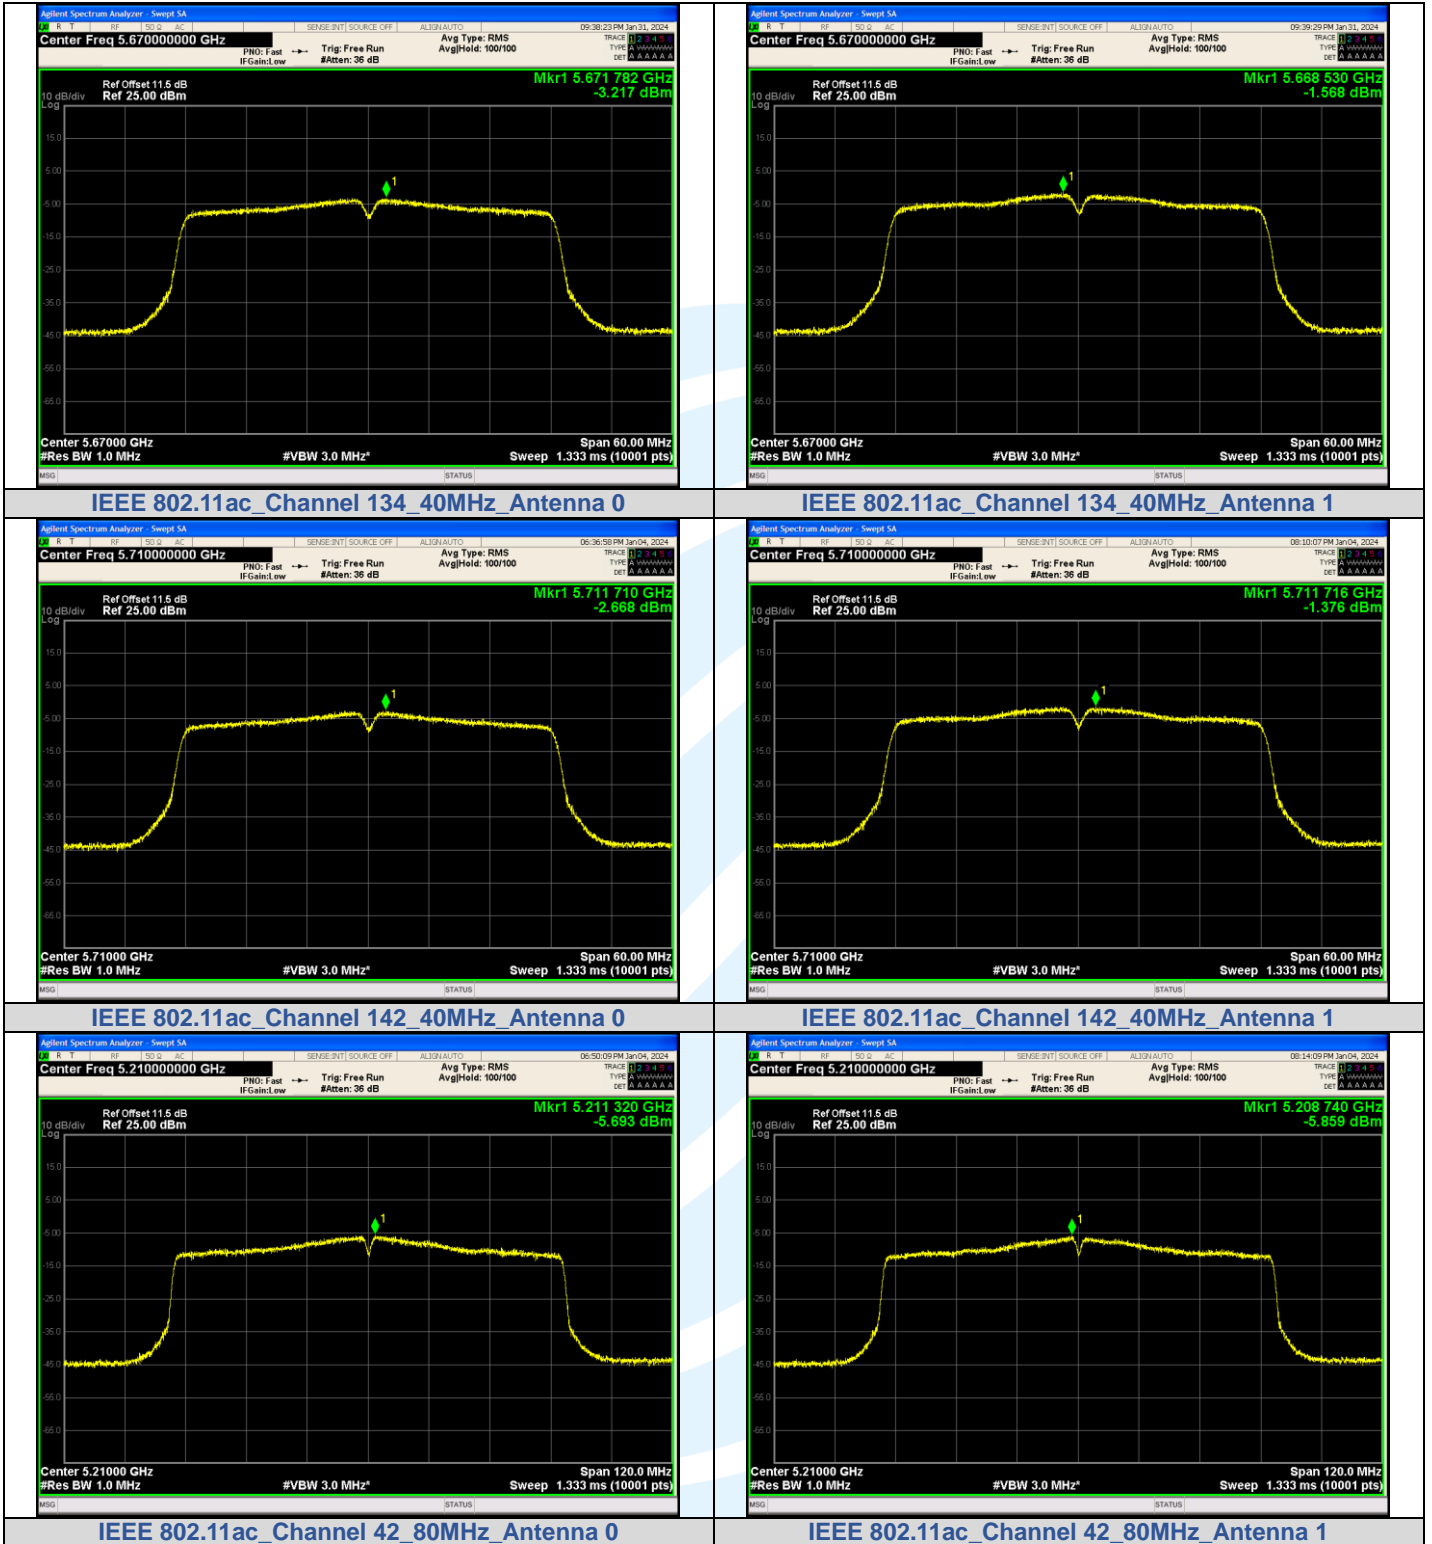

Shenzhen UnionTrust Quality and Technology Co., Ltd.

Address: Unit D/E of 9/F and 16/F, Block A, Building 6, Baoneng science and technology park, Longhua district, Shenzhen, China

Tel: +86-755-28230888

Fax: +86-755-28230886

E-mail: info@uttlab.com

<http://www.uttlab.com>

UTTR-RF-EN300328-V1.2