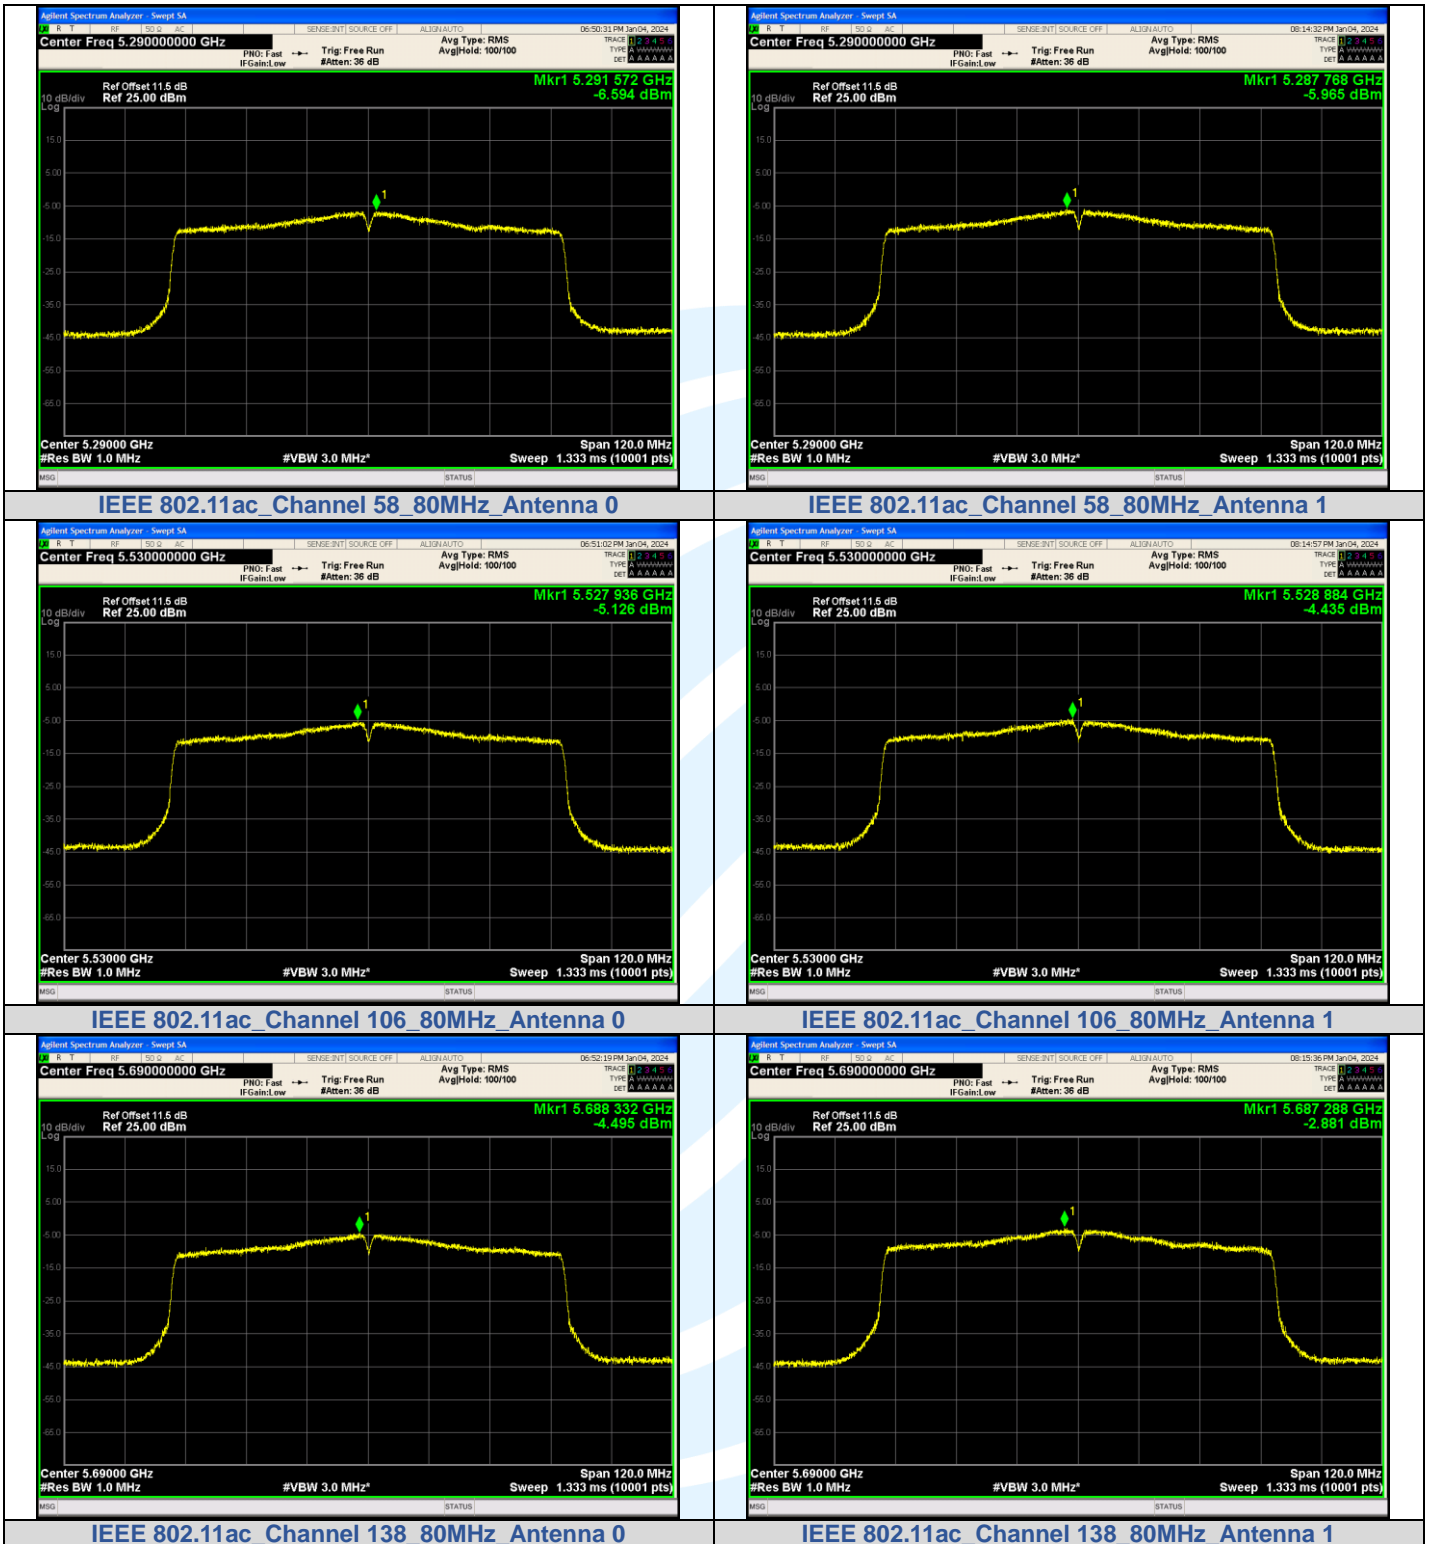

Shenzhen UnionTrust Quality and Technology Co., Ltd.

Address: Unit D/E of 9/F and 16/F, Block A, Building 6, Baoneng science and technology park, Longhua district, Shenzhen, China

Tel: +86-755-28230888

Fax: +86-755-28230886

E-mail: info@uttlab.com

<http://www.uttlab.com>

UTTR-RF-EN300328-V1.2