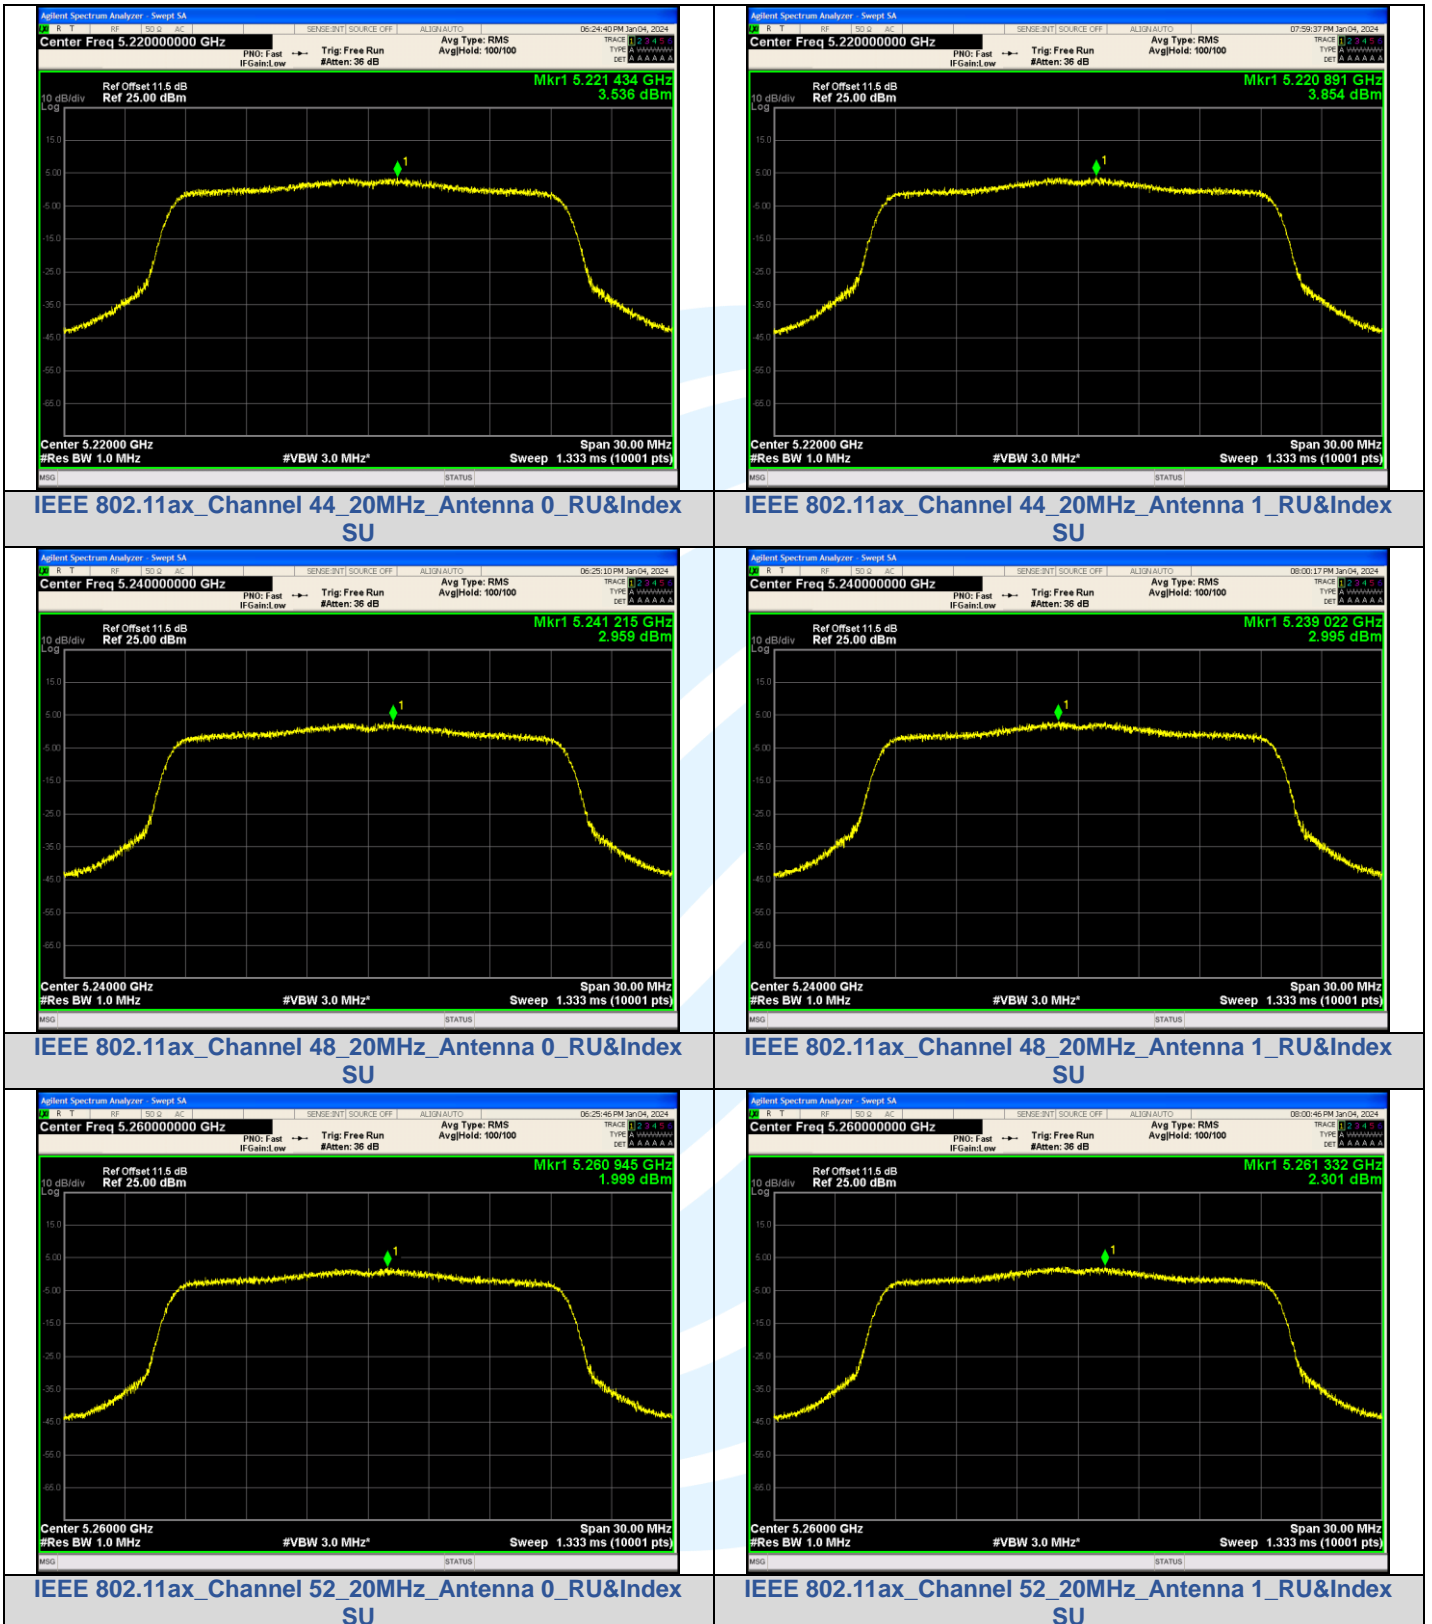

Shenzhen UnionTrust Quality and Technology Co., Ltd.

Address: Unit D/E of 9/F and 16/F, Block A, Building 6, Baoneng science and technology park, Longhua district, Shenzhen, China

Tel: +86-755-28230888

Fax: +86-755-28230886

E-mail: info@uttlab.com

<http://www.uttlab.com>

UTTR-RF-EN300328-V1.2