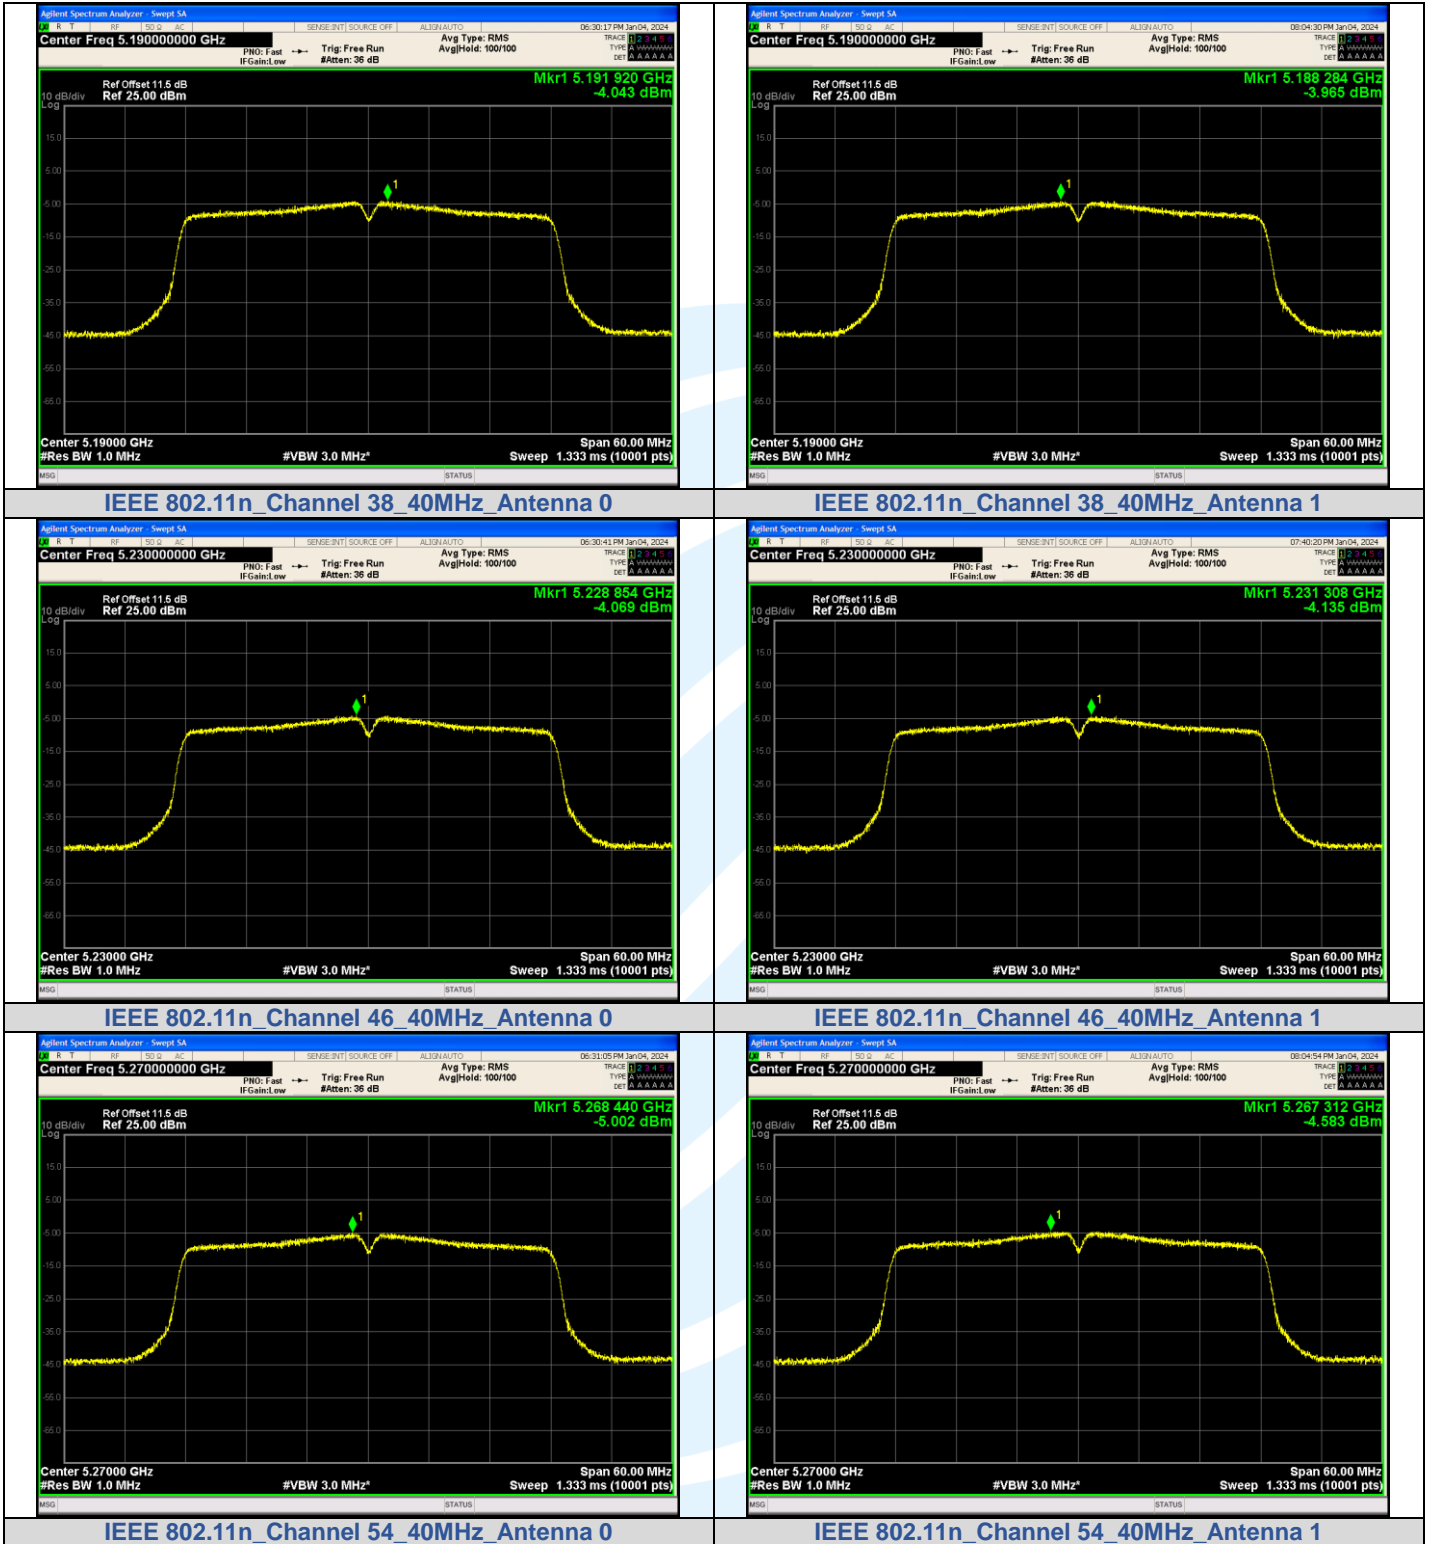

Shenzhen UnionTrust Quality and Technology Co., Ltd.

Address: Unit D/E of 9/F and 16/F, Block A, Building 6, Baoneng science and technology park, Longhua district, Shenzhen, China

Tel: +86-755-28230888

Fax: +86-755-28230886

E-mail: info@uttlab.com

<http://www.uttlab.com>

UTTR-RF-EN300328-V1.2