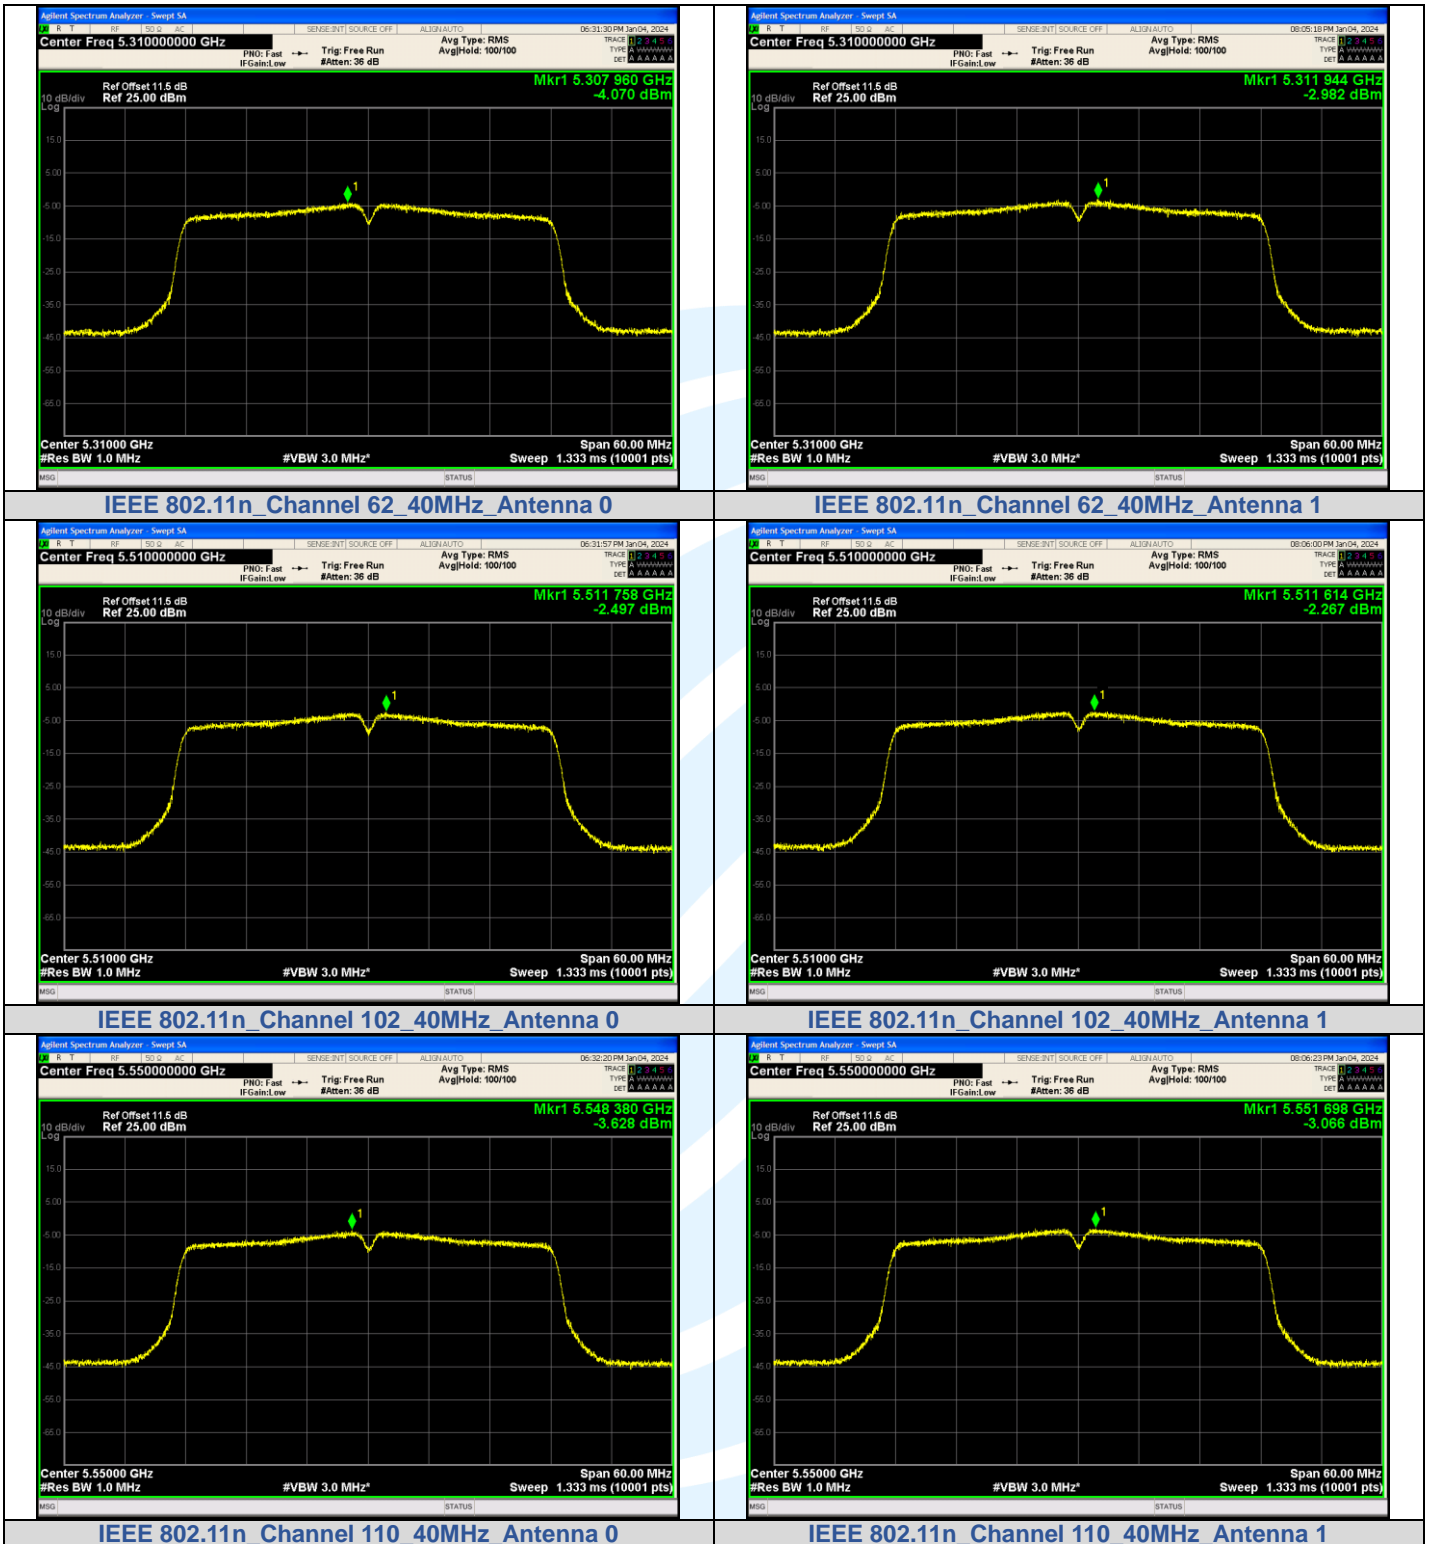

Shenzhen UnionTrust Quality and Technology Co., Ltd.

Address: Unit D/E of 9/F and 16/F, Block A, Building 6, Baoneng science and technology park, Longhua district, Shenzhen, China

Tel: +86-755-28230888

Fax: +86-755-28230886

E-mail: info@uttlab.com

<http://www.uttlab.com>

UTTR-RF-EN300328-V1.2