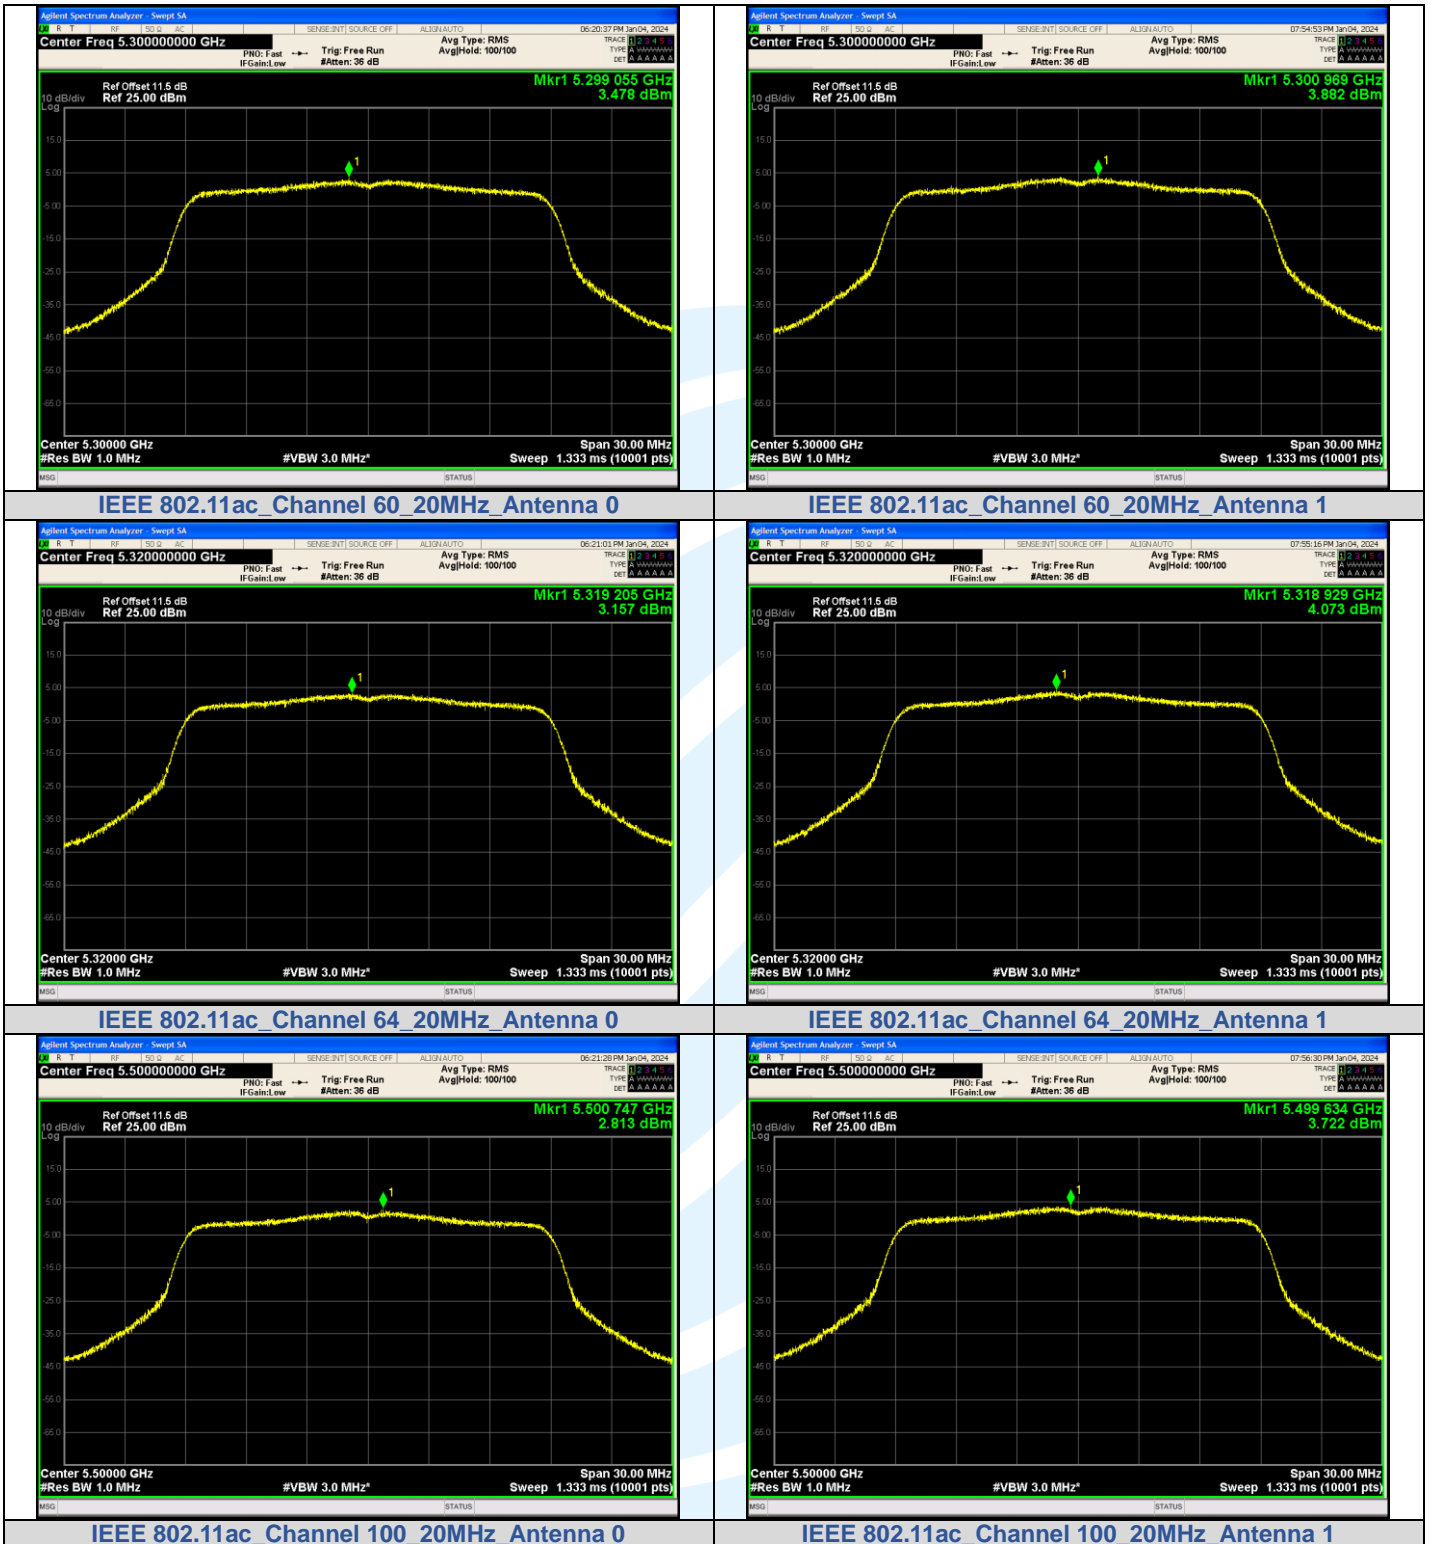

Shenzhen UnionTrust Quality and Technology Co., Ltd.

Address: Unit D/E of 9/F and 16/F, Block A, Building 6, Baoneng science and technology park, Longhua district, Shenzhen, China

Tel: +86-755-28230888

Fax: +86-755-28230886

E-mail: info@uttlab.com

<http://www.uttlab.com>

UTTR-RF-EN300328-V1.2