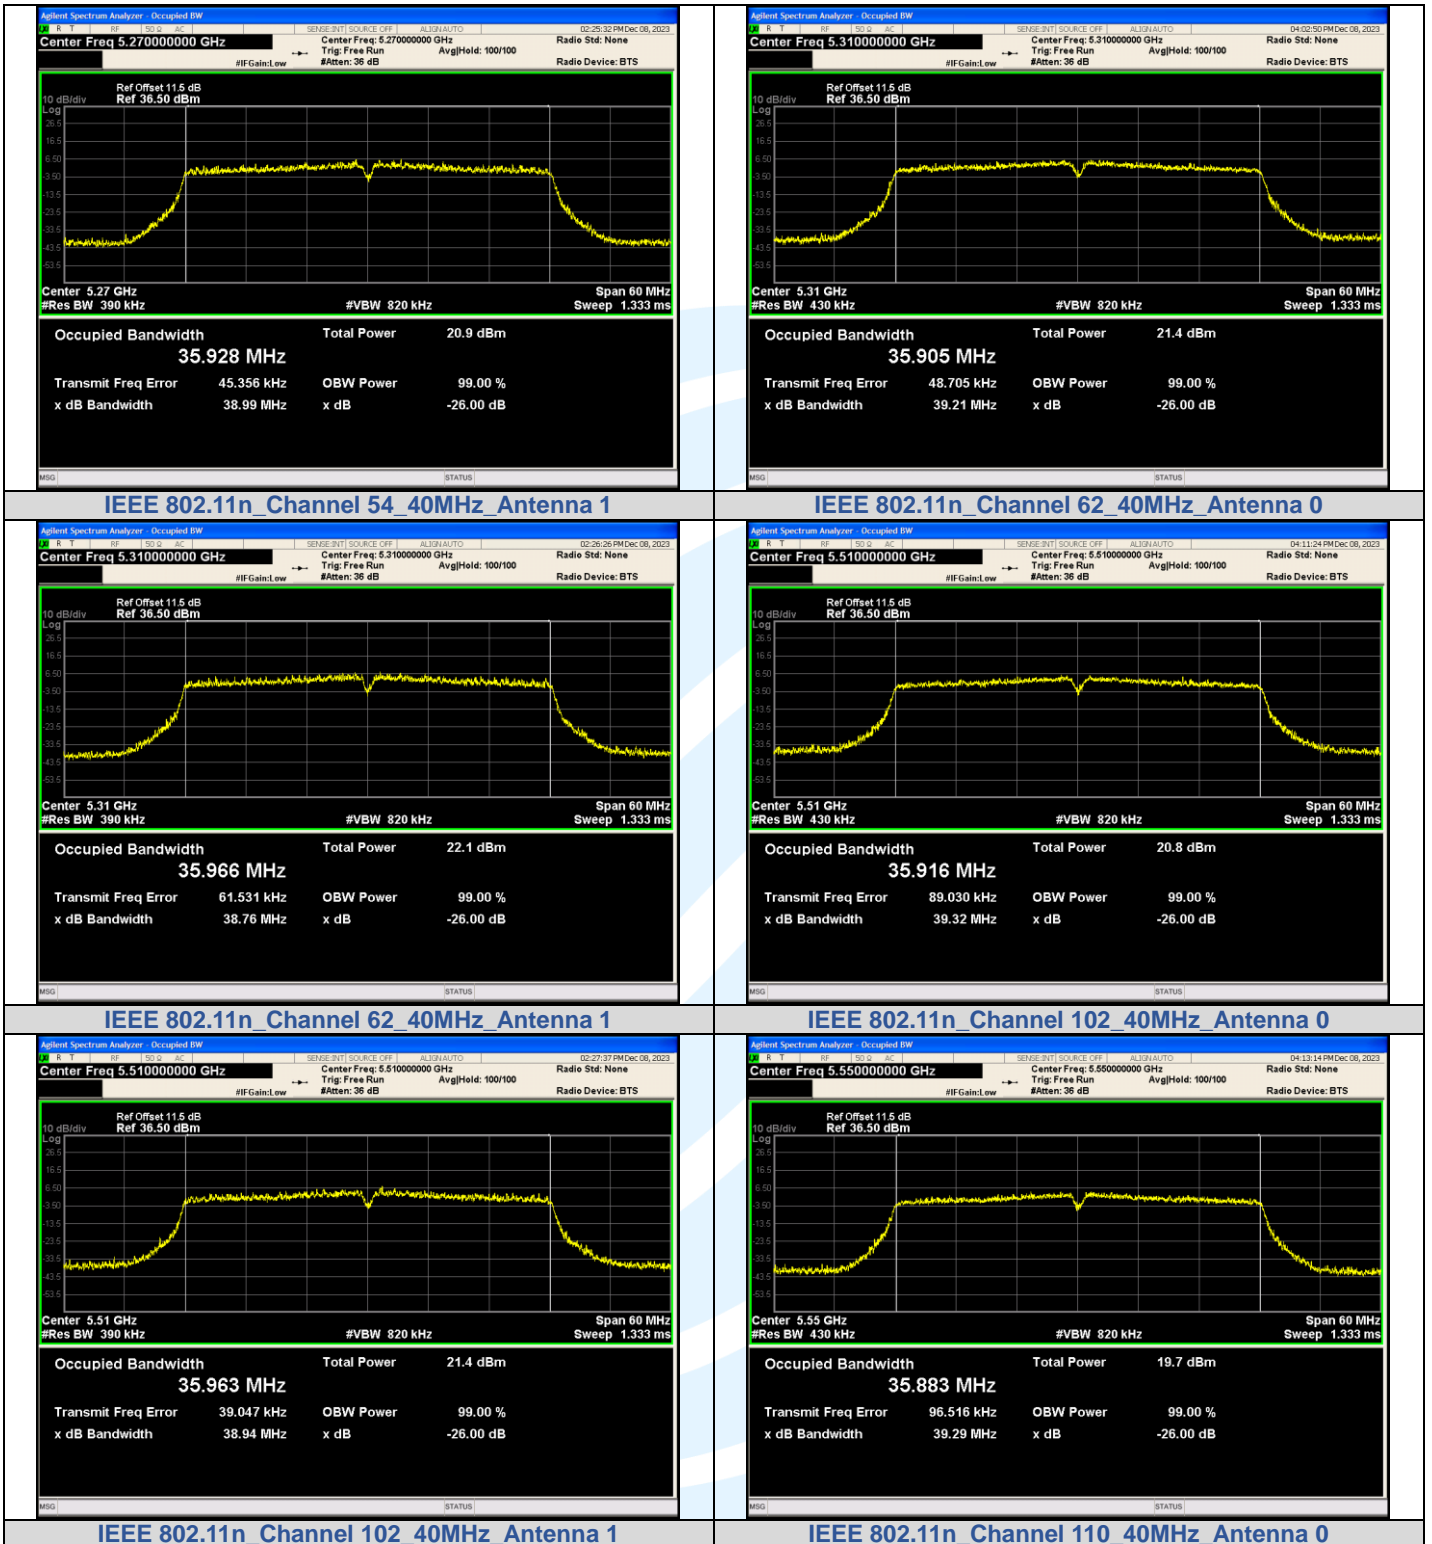

Shenzhen UnionTrust Quality and Technology Co., Ltd.

Address: Unit D/E of 9/F and 16/F, Block A, Building 6, Baoneng science and technology park, Longhua district, Shenzhen, China

Tel: +86-755-28230888

Fax: +86-755-28230886

E-mail: info@uttlab.com

<http://www.uttlab.com>

UTTR-RF-EN300328-V1.2