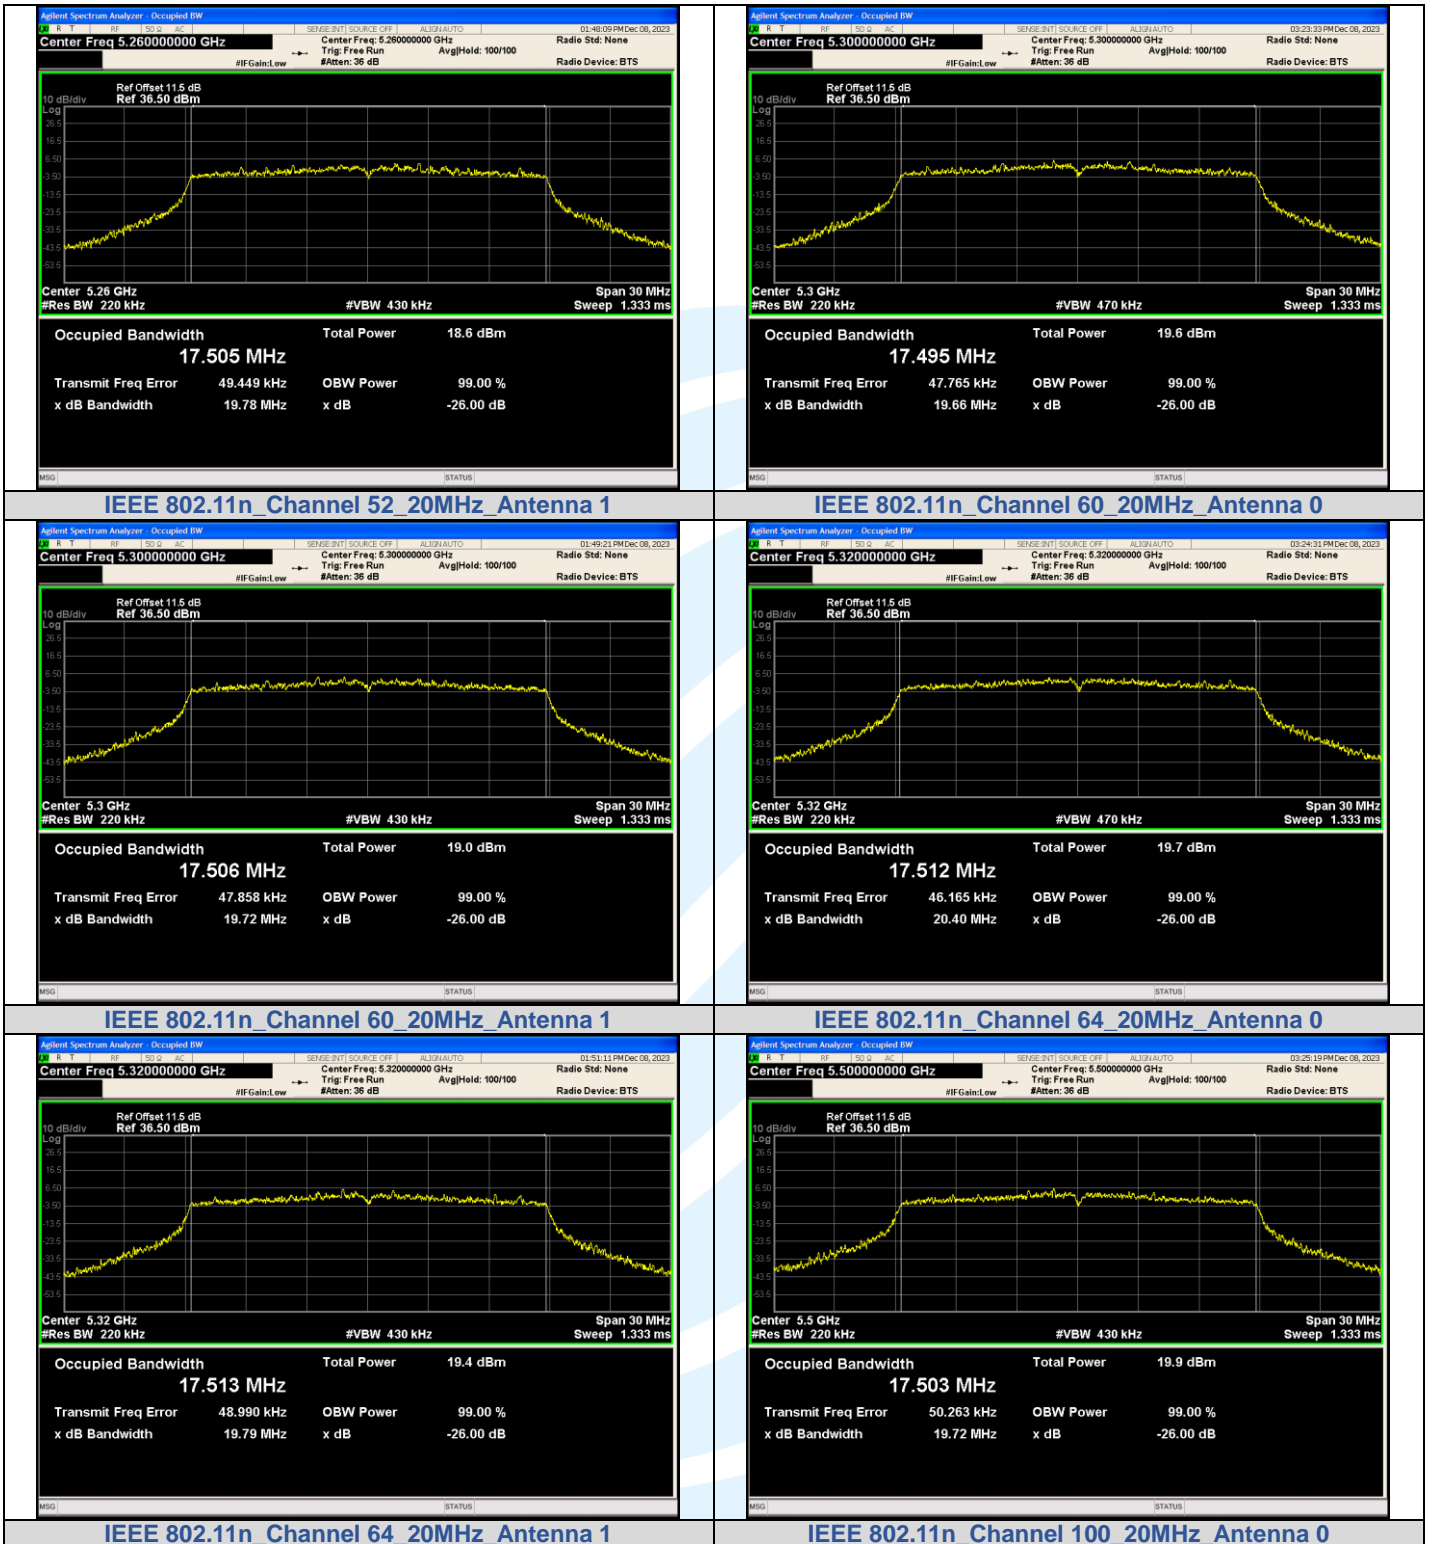

Shenzhen UnionTrust Quality and Technology Co., Ltd.

Address: Unit D/E of 9/F and 16/F, Block A, Building 6, Baoneng science and technology park, Longhua district, Shenzhen, China

Tel: +86-755-28230888

Fax: +86-755-28230886

E-mail: info@uttlab.com

<http://www.uttlab.com>

UTTR-RF-EN300328-V1.2