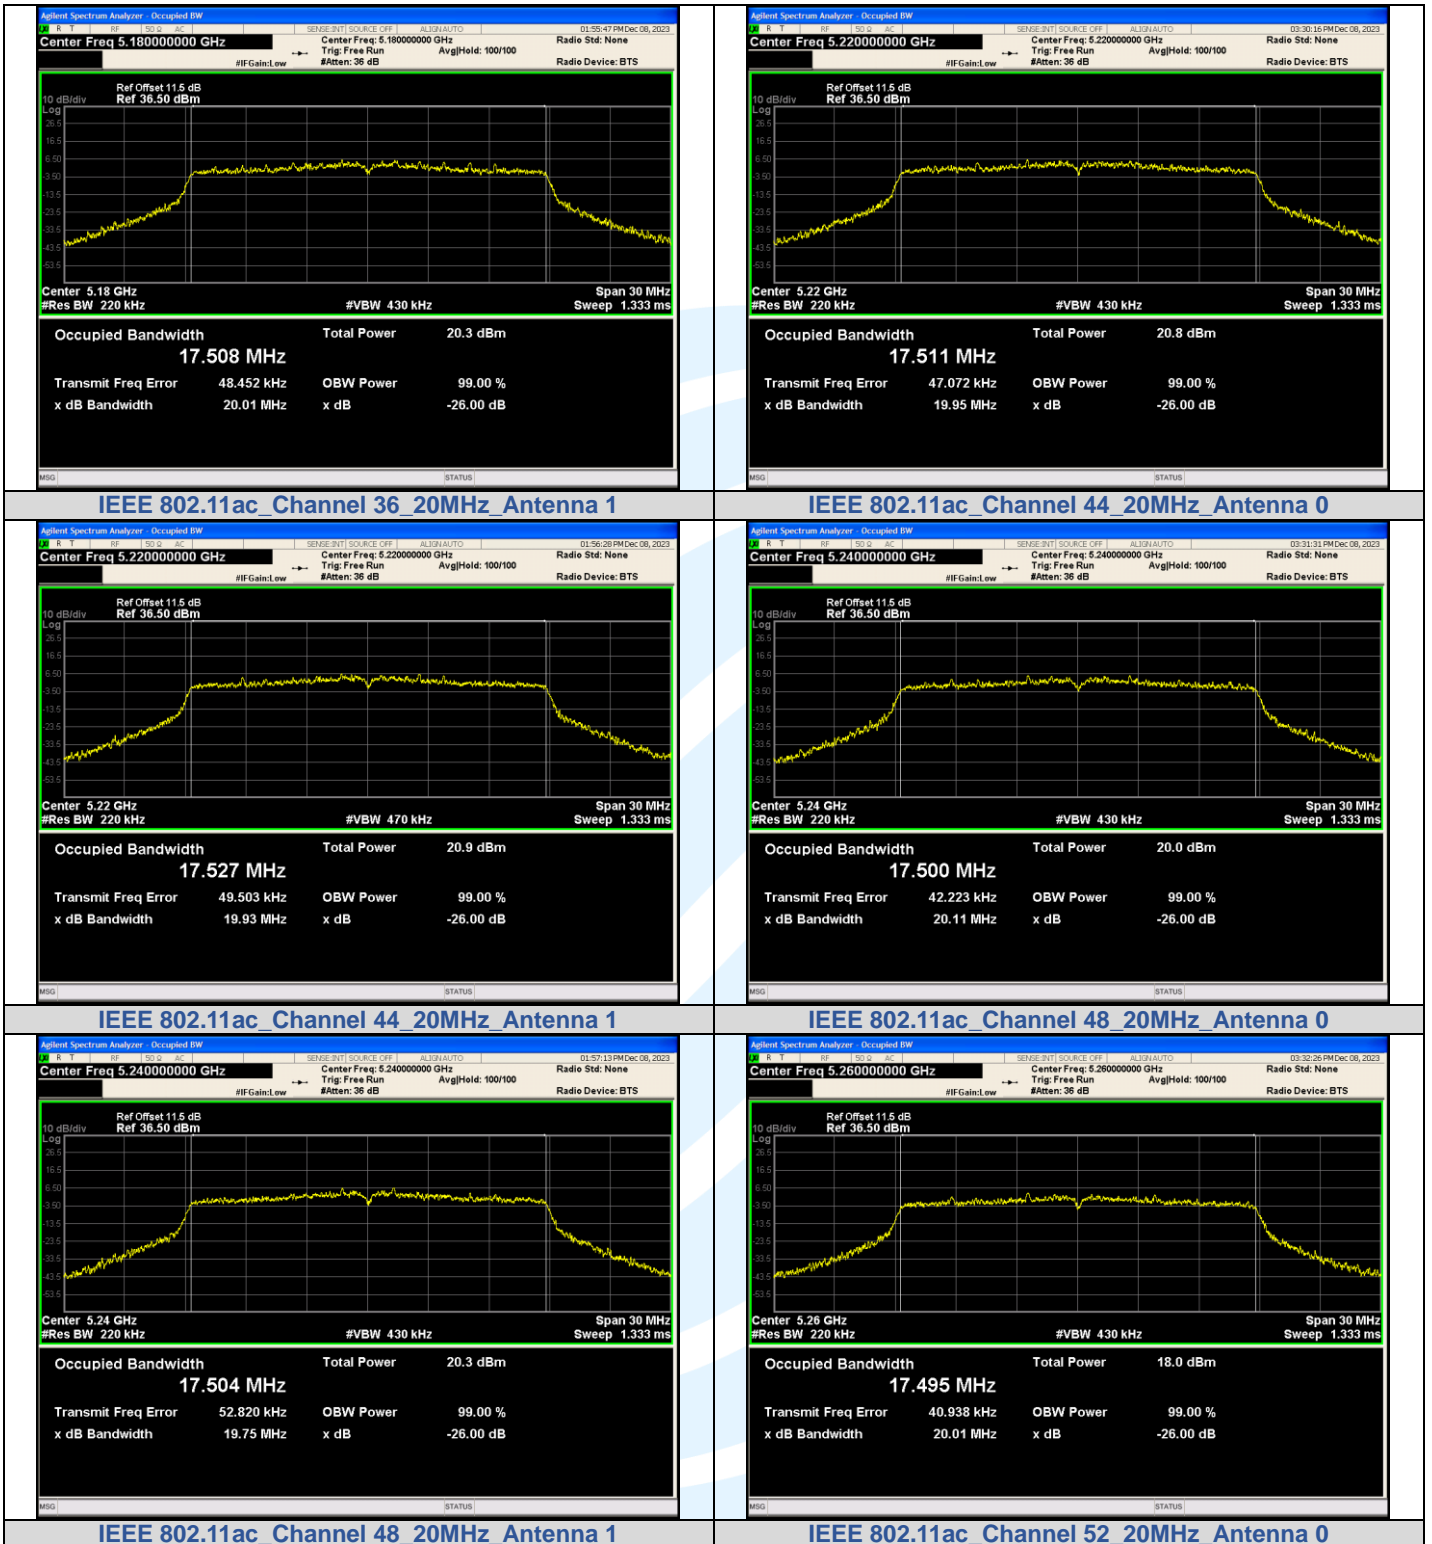

Shenzhen UnionTrust Quality and Technology Co., Ltd.

Address: Unit D/E of 9/F and 16/F, Block A, Building 6, Baoneng science and technology park, Longhua district, Shenzhen, China

Tel: +86-755-28230888

Fax: +86-755-28230886

E-mail: info@uttlab.com

<http://www.uttlab.com>

UTTR-RF-EN300328-V1.2