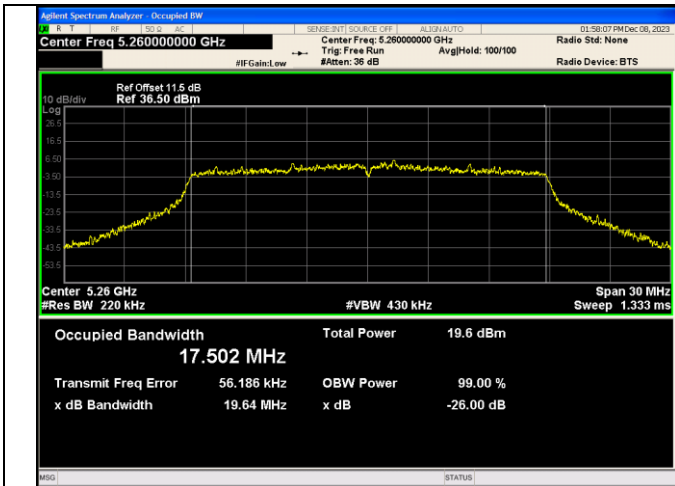

IEEE 802.11ac_Channel 52_20MHz_Antenna 1