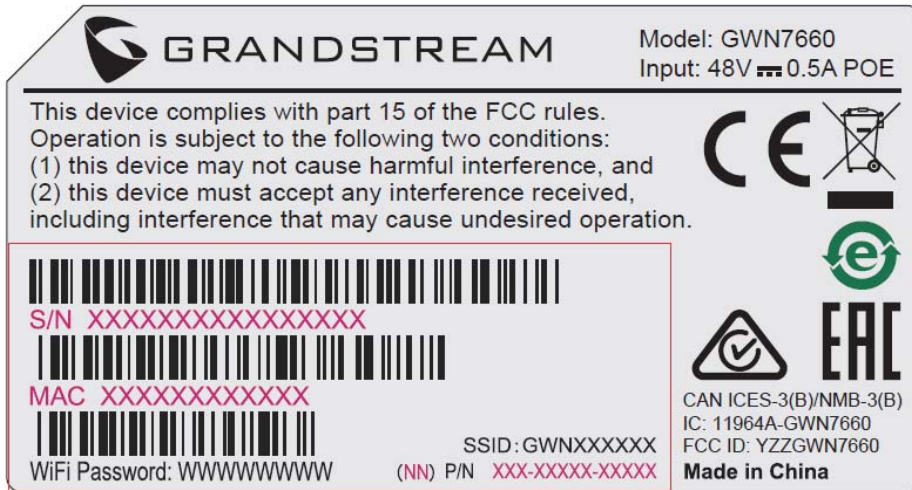

## EXHIBIT A - FCC ID LABEL AND LOCATION

### FCC ID Label

### FCC ID Label Location Information

The label shown shall be permanently affixed at a conspicuous location on the device and be readily visible to the user at the time purchase (Labeling requirements per 2.925)