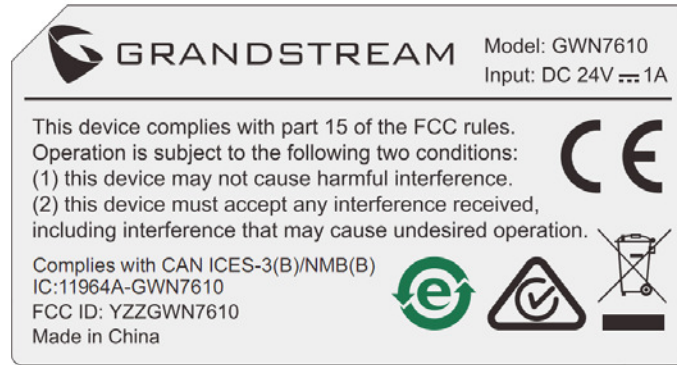

EXHIBIT A - FCC ID LABEL AND LOCATION

FCC ID Label

FCC ID Label Location Information

The label shown shall be permanently affixed at a conspicuous location on the device and be readily visible to the user at the time purchase (Labeling requirements per 2.925)