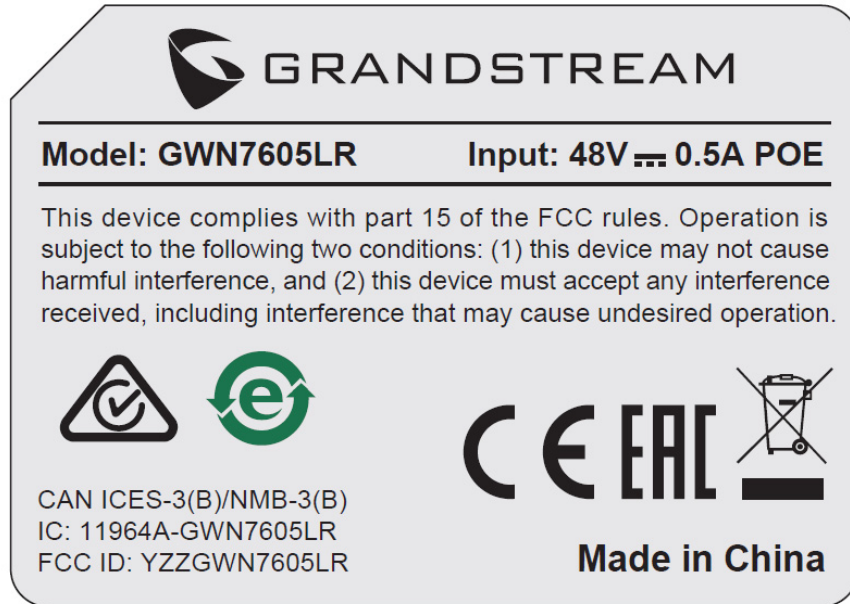

EXHIBIT A - FCC ID LABEL AND LOCATION

FCC ID Label

FCC ID Label Location Information

The label shown shall be permanently affixed at a conspicuous location on the device and be readily visible to the user at the time purchase (Labeling requirements per 2.925)