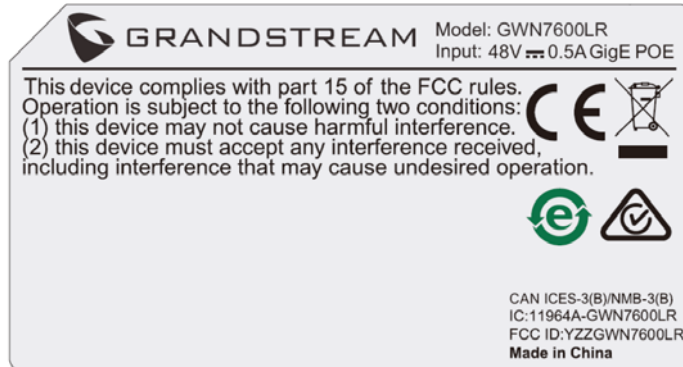

EXHIBIT A - FCC ID LABEL AND LOCATION

FCC ID Label

FCC ID Label Location Information

The label shown shall be permanently affixed at a conspicuous location on the device and be readily visible to the user at the time purchase (Labeling requirements per 2.925)