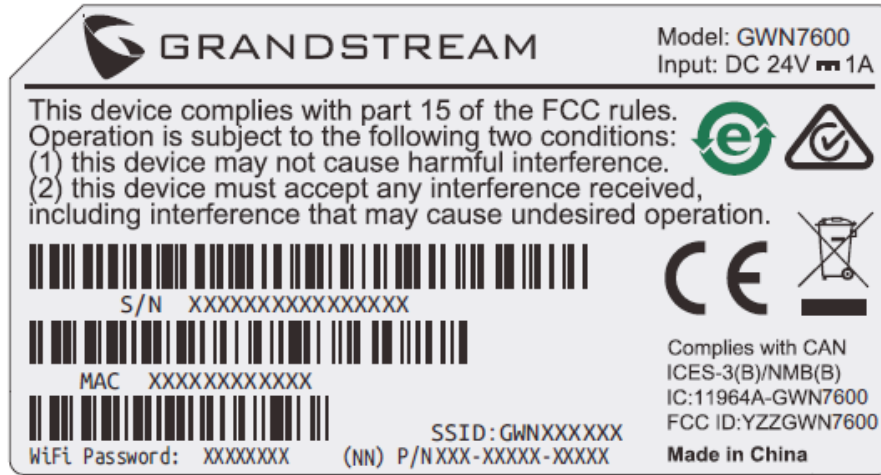

## EXHIBIT A - FCC ID LABEL AND LOCATION

### FCC ID Label

### FCC ID Label Location Information

The label shown shall be permanently affixed at a conspicuous location on the device and be readily visible to the user at the time purchase (Labeling requirements per 2.925)