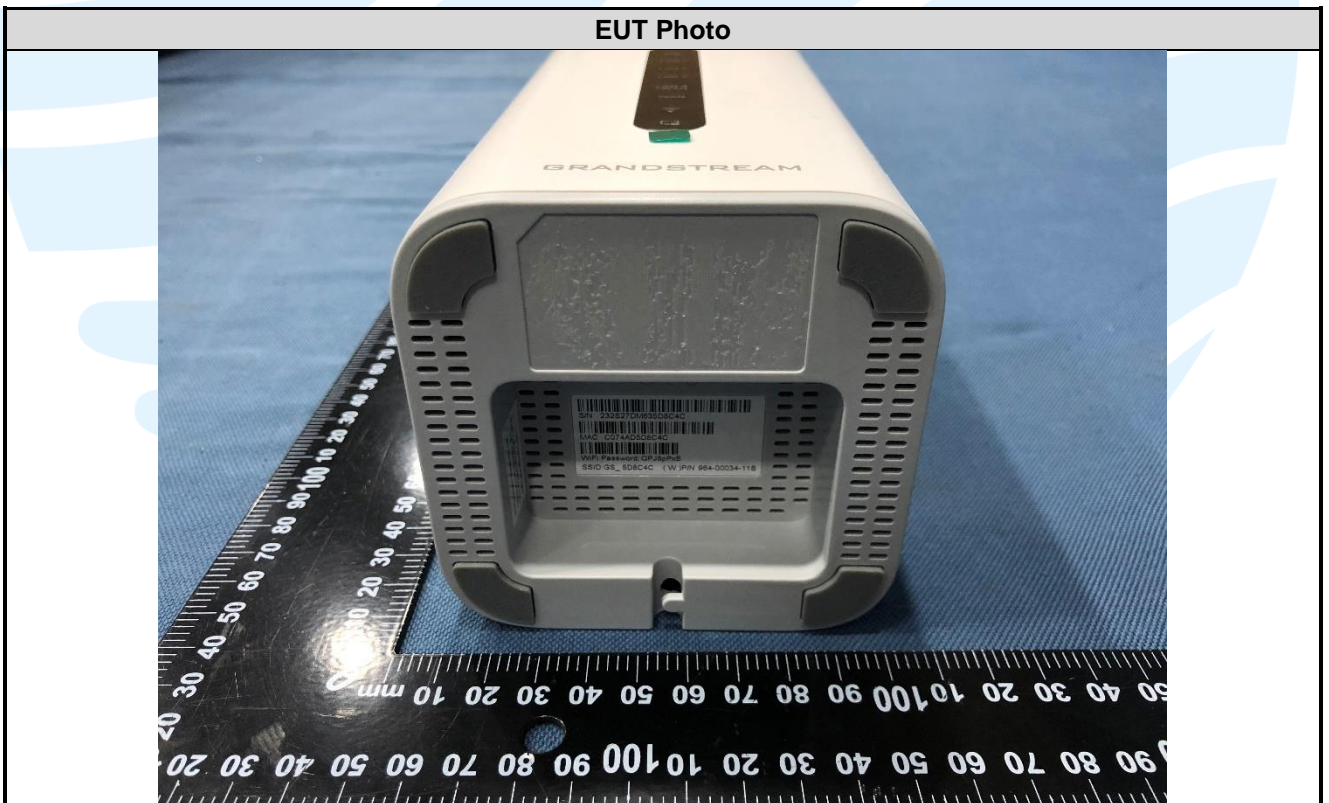

EUT EXTERNAL PHOTOS

**Shenzhen UnionTrust Quality and Technology Co., Ltd.**

Address: Unit D/E of 9/F and 16/F, Block A, Building 6, Baoneng science and technology park, Longhua district, Shenzhen, China  
Tel: +86-755-28230888      Fax: +86-755-28230886      E-mail: info@uttlab.com