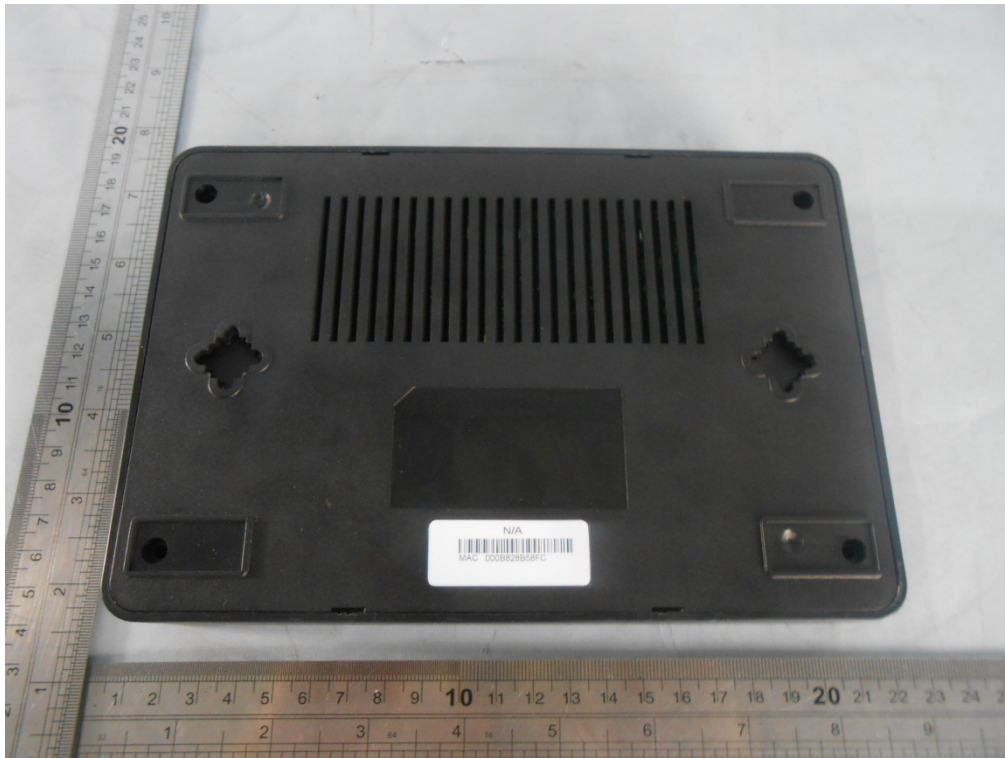

**EUT External Photos:
EUT Model: GWN7000**

EUT- Front View

EUT- Rear View

EUT- Bottom View

EUT- Left Side View

EUT- Right Side View

Power Adapter View(Manufacturer: Mass power)

Power Adapter View(Manufacturer: Sunlight)