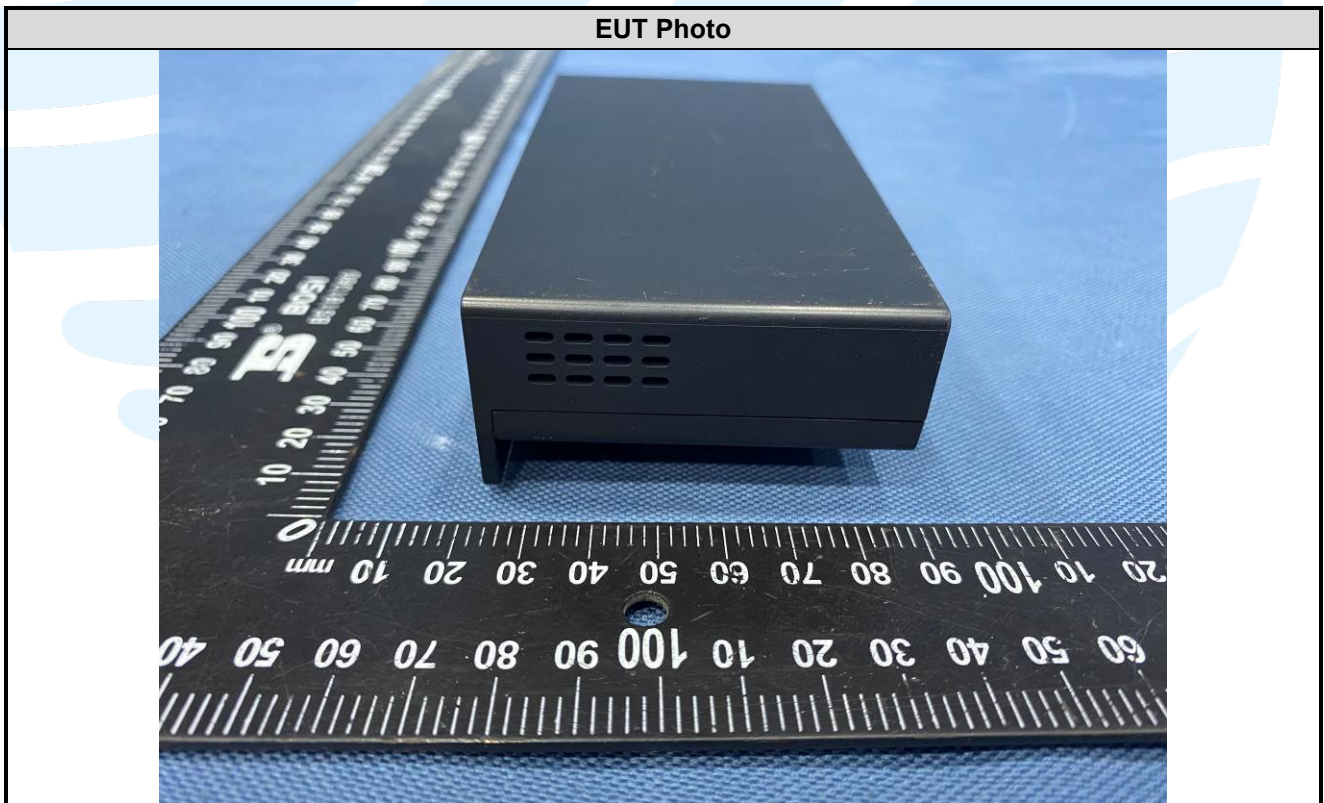

**APPENDIX 2 PHOTOS OF EUT CONSTRUCTIONAL DETAILS**  
**EUT EXTERNAL PHOTOS**

EUT Photo

EUT Photo

**Shenzhen UnionTrust Quality and Technology Co., Ltd.**

Address: 16/F, Block A, Building 6, Baoneng Science and Technology Park, Qingxiang Road No.1, Longhua New District, Shenzhen, China  
Tel: +86-755-28230888 Fax: +86-755-28230886 E-mail: info@uttlab.com