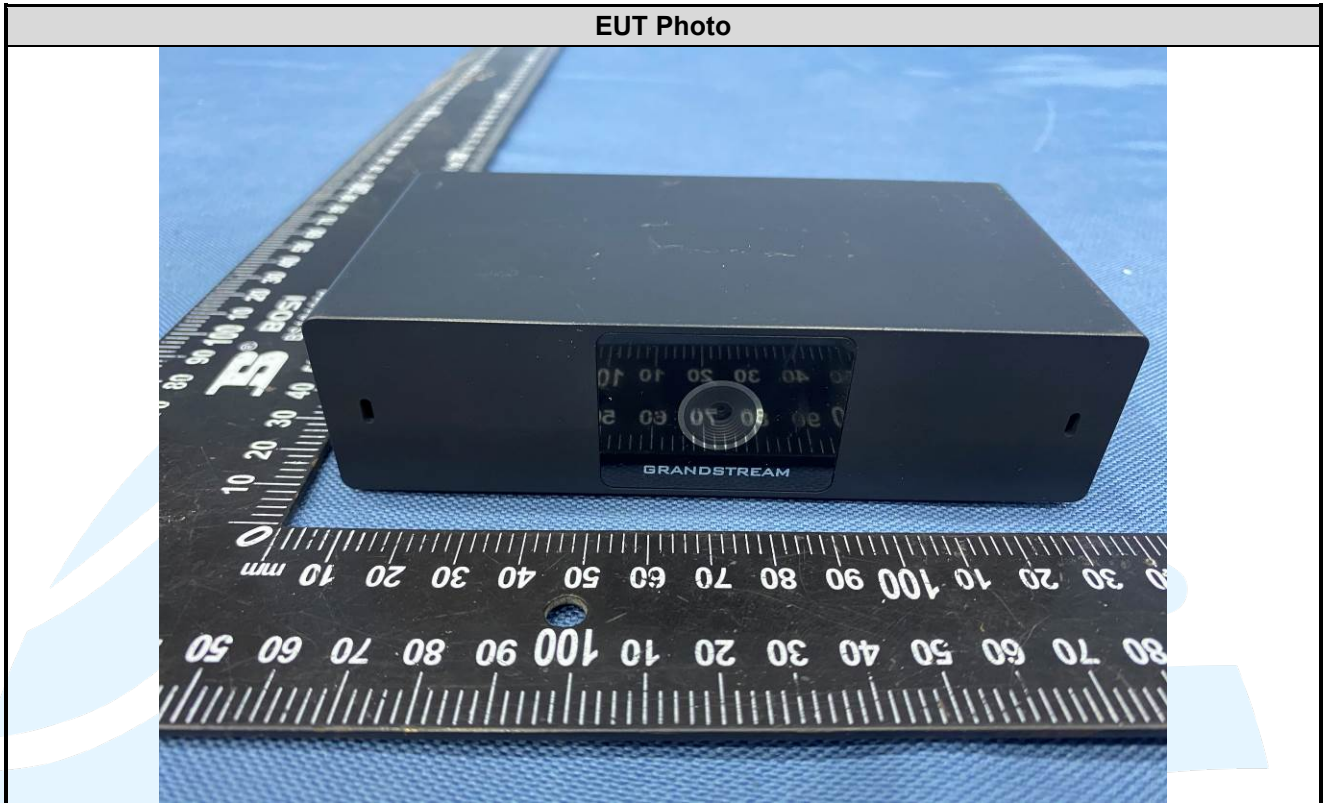

**APPENDIX 2 PHOTOS OF EUT CONSTRUCTIONAL DETAILS**  
**EUT EXTERNAL PHOTOS**

EUT Photo

EUT Photo

**Shenzhen UnionTrust Quality and Technology Co., Ltd.**

Address: 16/F, Block A, Building 6, Baoneng Science and Technology Park, Qingxiang Road No.1, Longhua New District, Shenzhen, China  
Tel: +86-755-28230888 Fax: +86-755-28230886 E-mail: info@uttlab.com