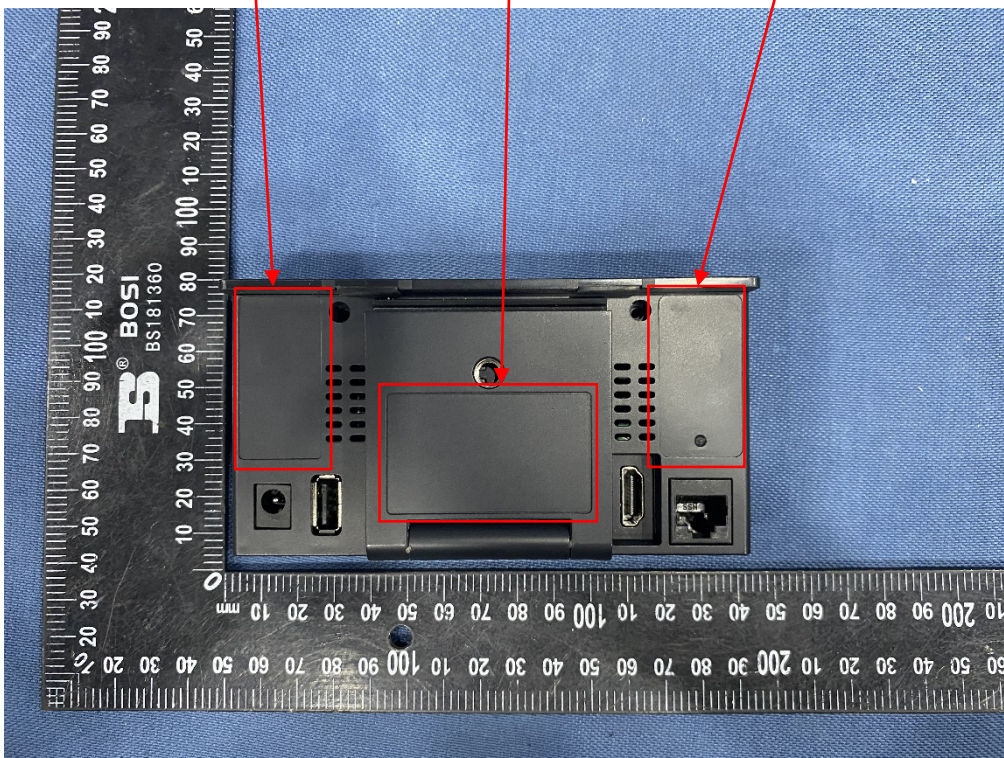

R1.5

48mm

28mm

Address Label

Label Location

SN Label

### Address Label:

### SN Label:

打印举例:

打印数据根据实际生产分配