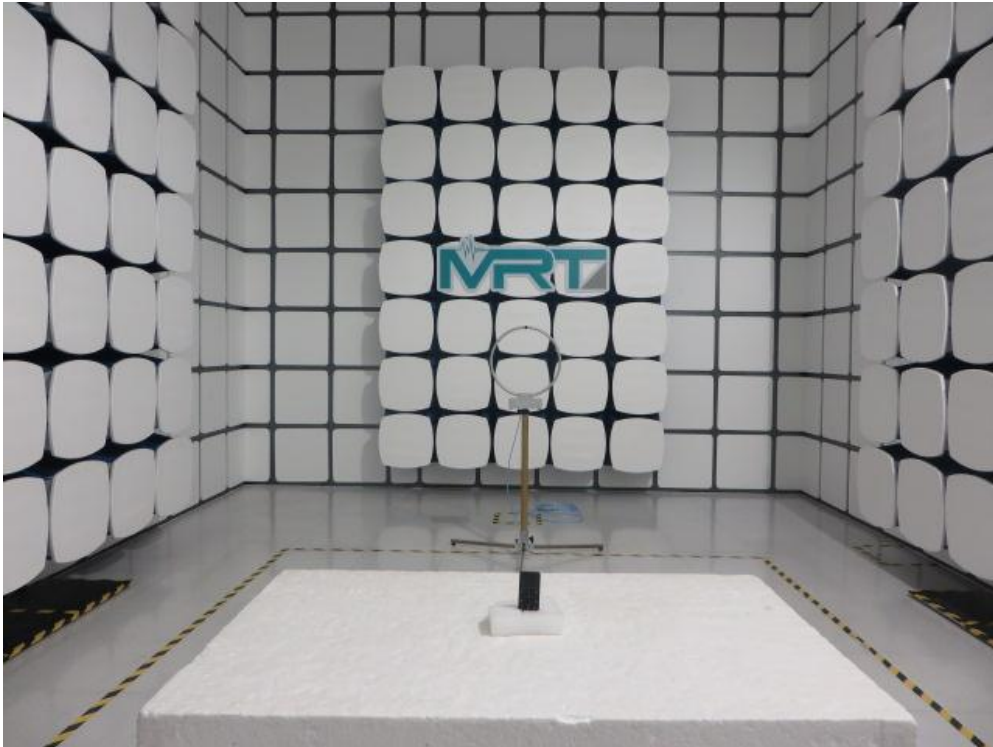

## FCC Part15C Test Setup Photo

Description: Radiated Emission Test Setup for 9kHz ~ 30MHz

Description: Radiated Emission Test Setup for 30MHz ~ 1GHz

---

Description: Radiated Emission Test Setup for 1GHz ~ 18GHz

Description: Radiated Emission Test Setup for 18GHz ~ 40GHz