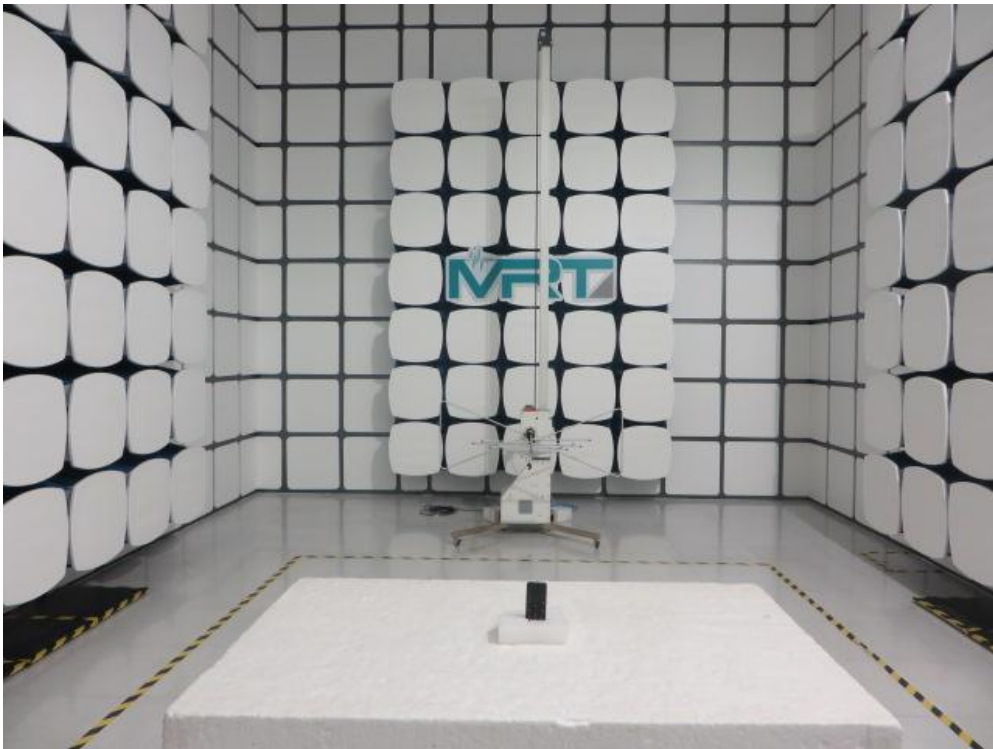

## FCC Part15C Test Setup Photo

Description: Radiated Emission Test Setup for 9kHz ~ 30MHz

Description: Radiated Emission Test Setup for 30MHz ~ 1GHz

---

Description: Radiated Emission Test Setup for 1GHz ~ 18GHz

Description: Radiated Emission Test Setup for 18GHz ~ 40GHz