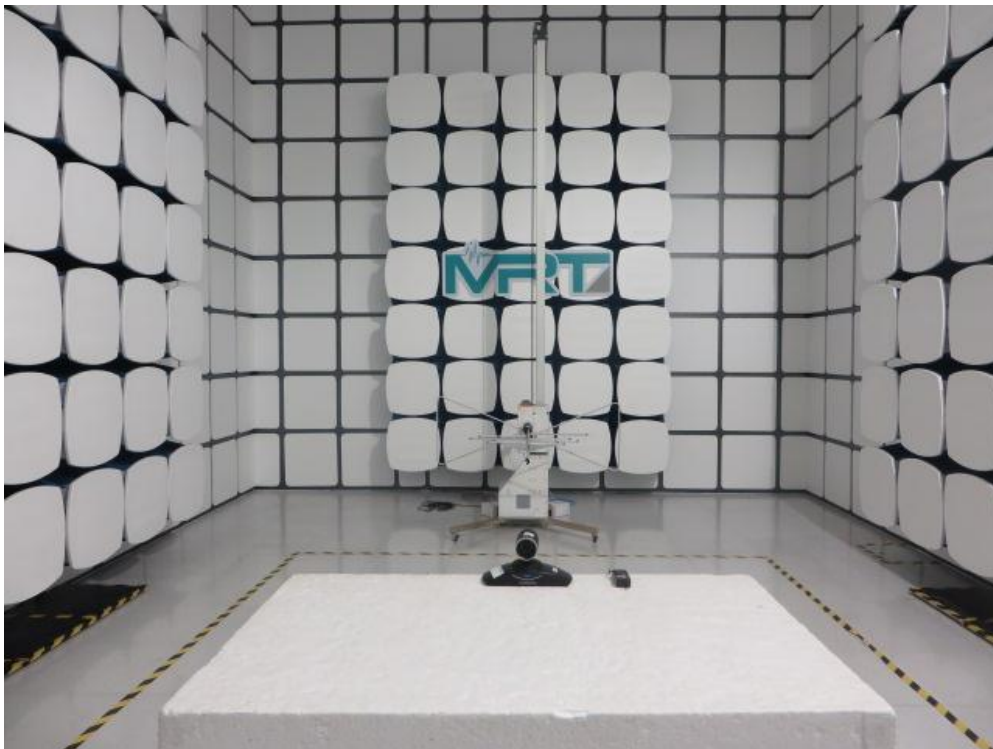

Description: Radiated Emission Test Setup for 1GHz ~ 18GHz

Description: Radiated Emission Test Setup for 30MHz ~ 1GHz