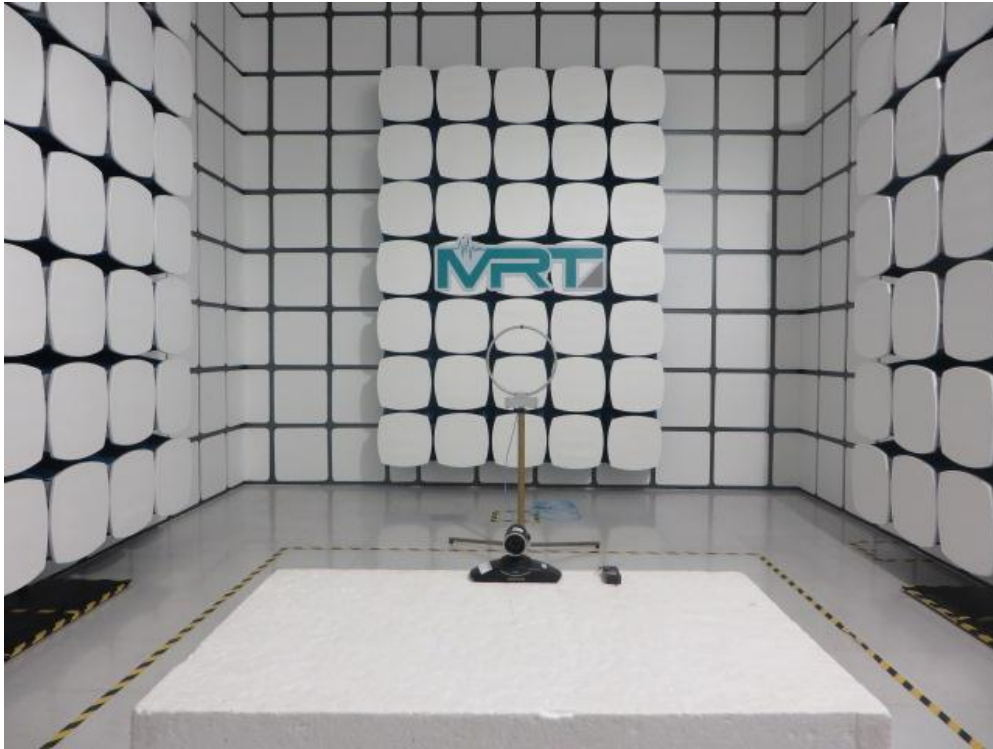

## FCC Part15B Test Setup Photo

Description: Front View of the Conducted Emission Test Setup for 0.15kHz ~ 30MHz

Description: Back View of the Conducted Emission Test Setup for 0.15kHz ~ 30MHz

Description: Radiated Emission Test Setup for 30MHz ~ 1GHz

Description: Radiated Emission Test Setup for 1GHz ~ 18GHz

---

## FCC Part15C Test Setup Photo

Description: Front View of the Conducted Emission Test Setup for 0.15kHz ~ 30MHz

Description: Back View of the Conducted Emission Test Setup for 0.15kHz ~ 30MHz

---

Description: Radiated Emission Test Setup for 9kHz ~ 30MHz

Description: Radiated Emission Test Setup for 30MHz ~ 1GHz

---

Description: Radiated Emission Test Setup for 1GHz ~ 18GHz

Description: Radiated Emission Test Setup for 18GHz ~ 40GHz