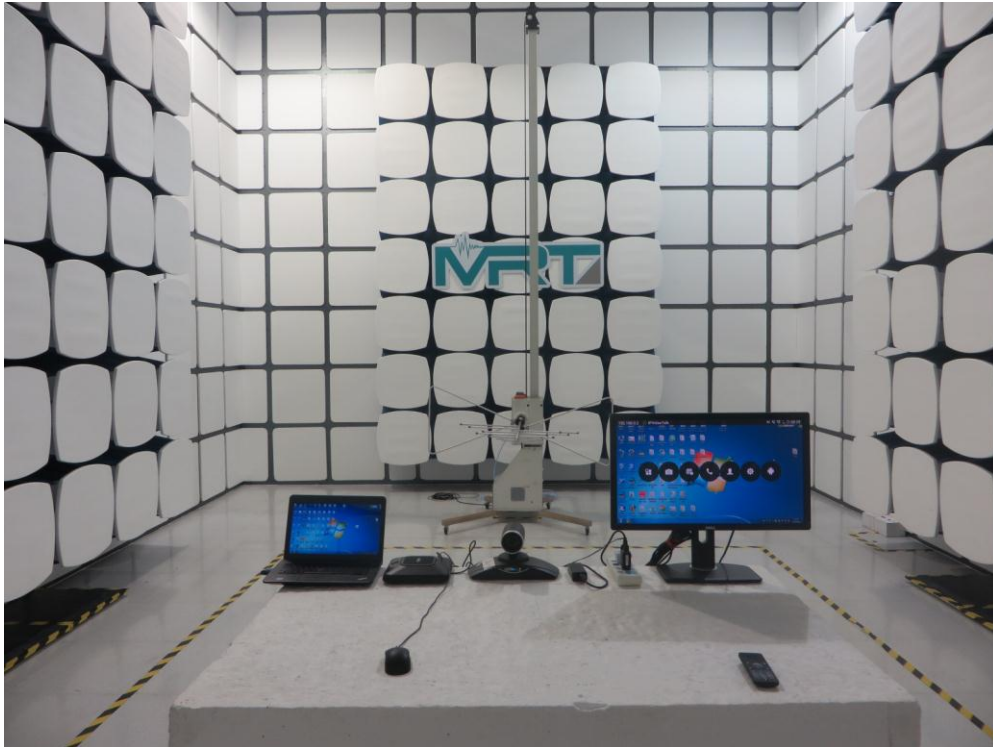

## FCC Part15B Test Setup Photo

Description: Front View of the Conducted Emission Test Setup for 0.15kHz ~ 30MHz

Description: Back View of the Conducted Emission Test Setup for 0.15kHz ~ 30MHz

Description: Radiated Emission Test Setup for 30MHz ~ 1GHz

Description: Radiated Emission Test Setup for 1GHz ~ 18GHz

---