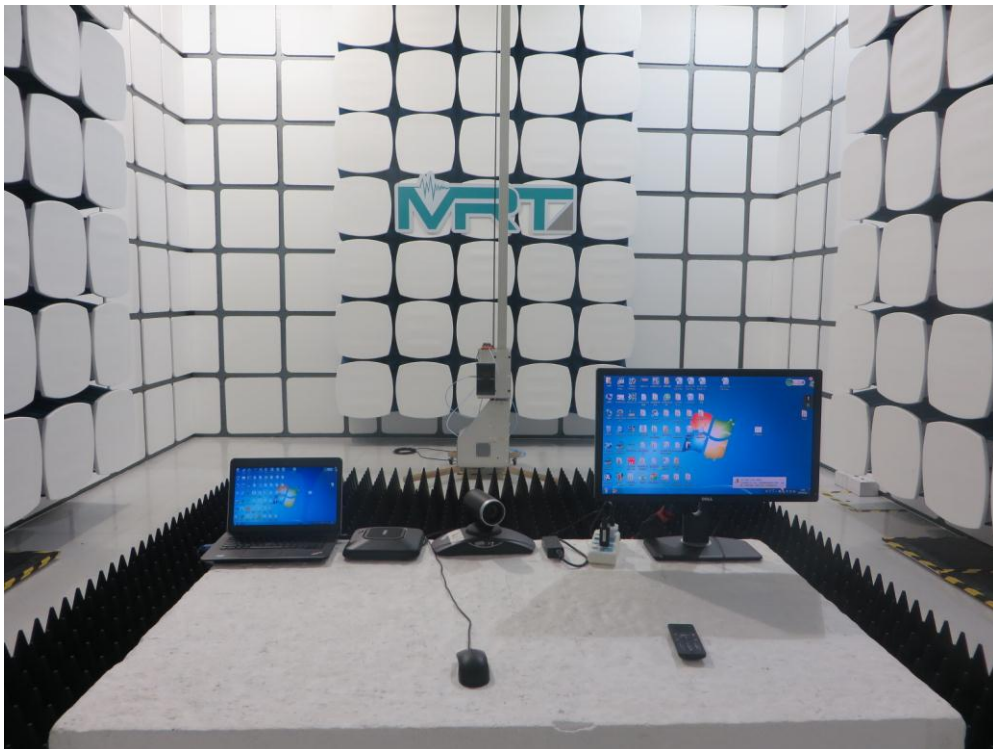

## FCC Part15B Test Setup Photo

Description: Front View of the Conducted Emission Test Setup for 0.15kHz ~ 30MHz

Description: Back View of the Conducted Emission Test Setup for 0.15kHz ~ 30MHz

Description: Radiated Emission Test Setup for 30MHz ~ 1GHz

Description: Radiated Emission Test Setup for 1GHz ~ 18GHz

---