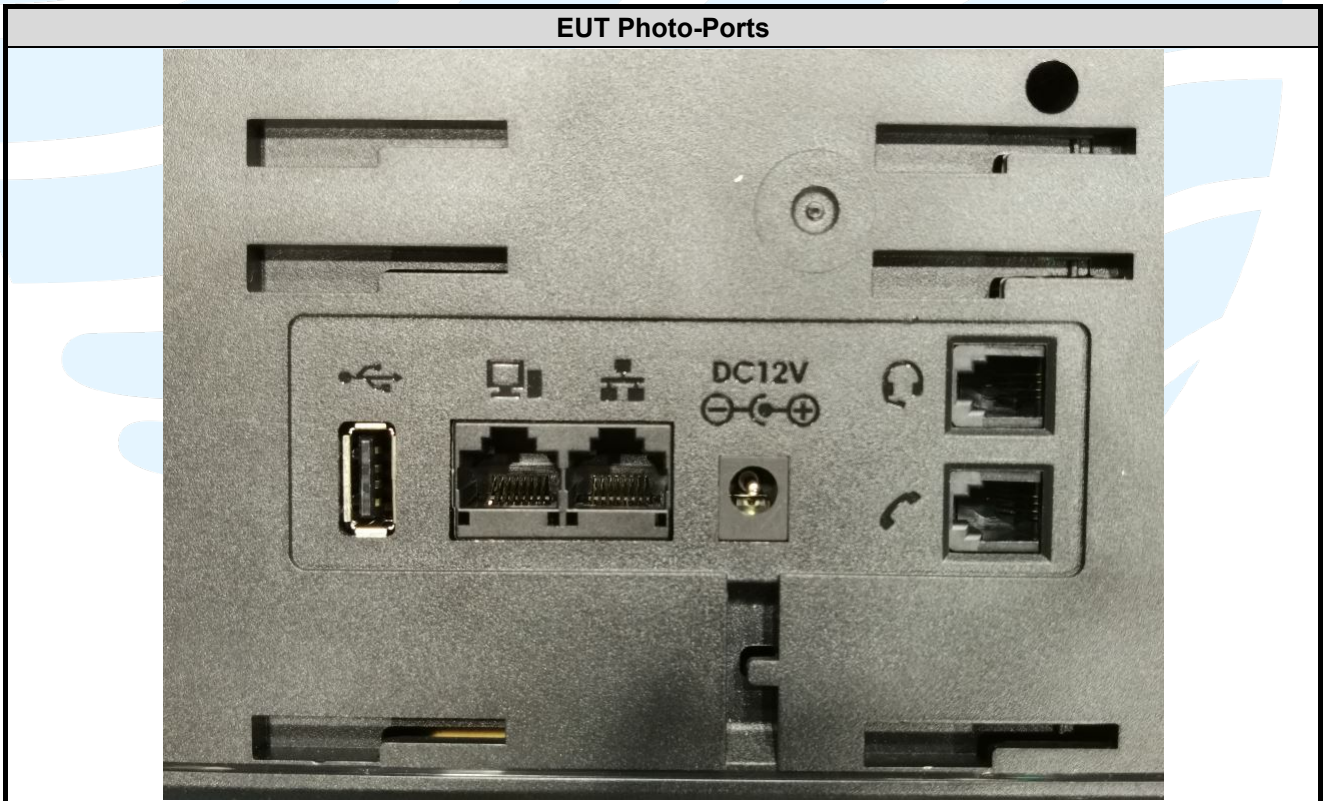

**APPENDIX 2 PHOTOS OF EUT CONSTRUCTIONAL DETAILS
EUT EXTERNAL PHOTOS**

EUT Photo

EUT Photo-Ports

EUT Photo

EUT Photo

EUT Photo

EUT Photo-Adapter 1

EUT Photo-Adapter 1

EUT Photo-Adapter 2

EUT Photo-Adapter 2

EUT Photo-Adapter 3

EUT Photo-Adapter 3

Shenzhen UnionTrust Quality and Technology Co., Ltd.

Address: Unit D/E of 9/F and 16/F, Block A, Building 6, Baoneng science and technology park, Longhua district, Shenzhen, China
Tel: +86-755-28230888 Fax: +86-755-28230886 E-mail: info@uttlab.com