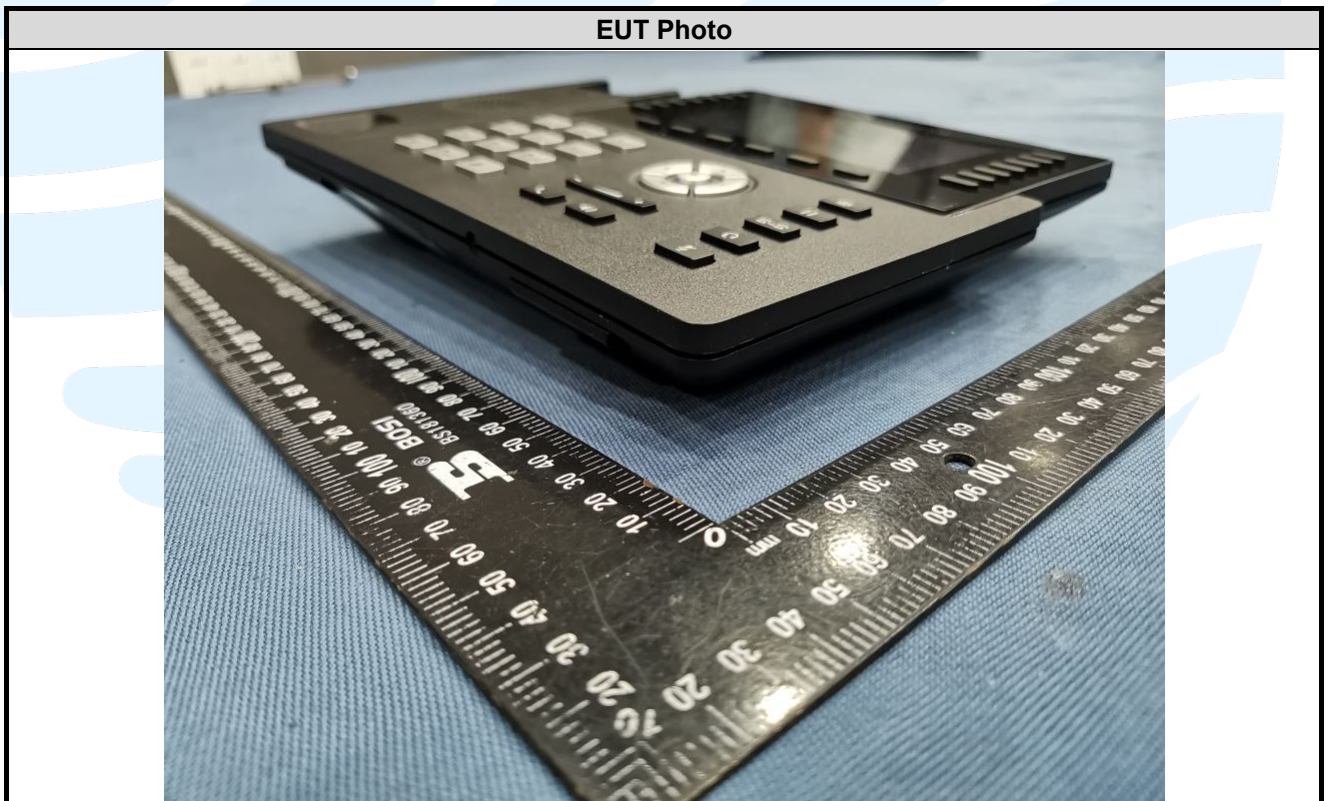

**APPENDIX 2 PHOTOS OF EUT CONSTRUCTIONAL DETAILS
EUT EXTERNAL PHOTOS**

EUT Photo

EUT Photo-Ports

EUT Photo

EUT Photo

EUT Photo

EUT Photo-Adapter 1

EUT Photo-Adapter 1

EUT Photo-Adapter 2

EUT Photo-Adapter 2

EUT Photo-Adapter 3

EUT Photo-Adapter 3

Shenzhen UnionTrust Quality and Technology Co., Ltd.

Address: Unit D/E of 9/F and 16/F, Block A, Building 6, Baoneng science and technology park, Longhua district, Shenzhen, China
Tel: +86-755-28230888 Fax: +86-755-28230886 E-mail: info@uttlab.com