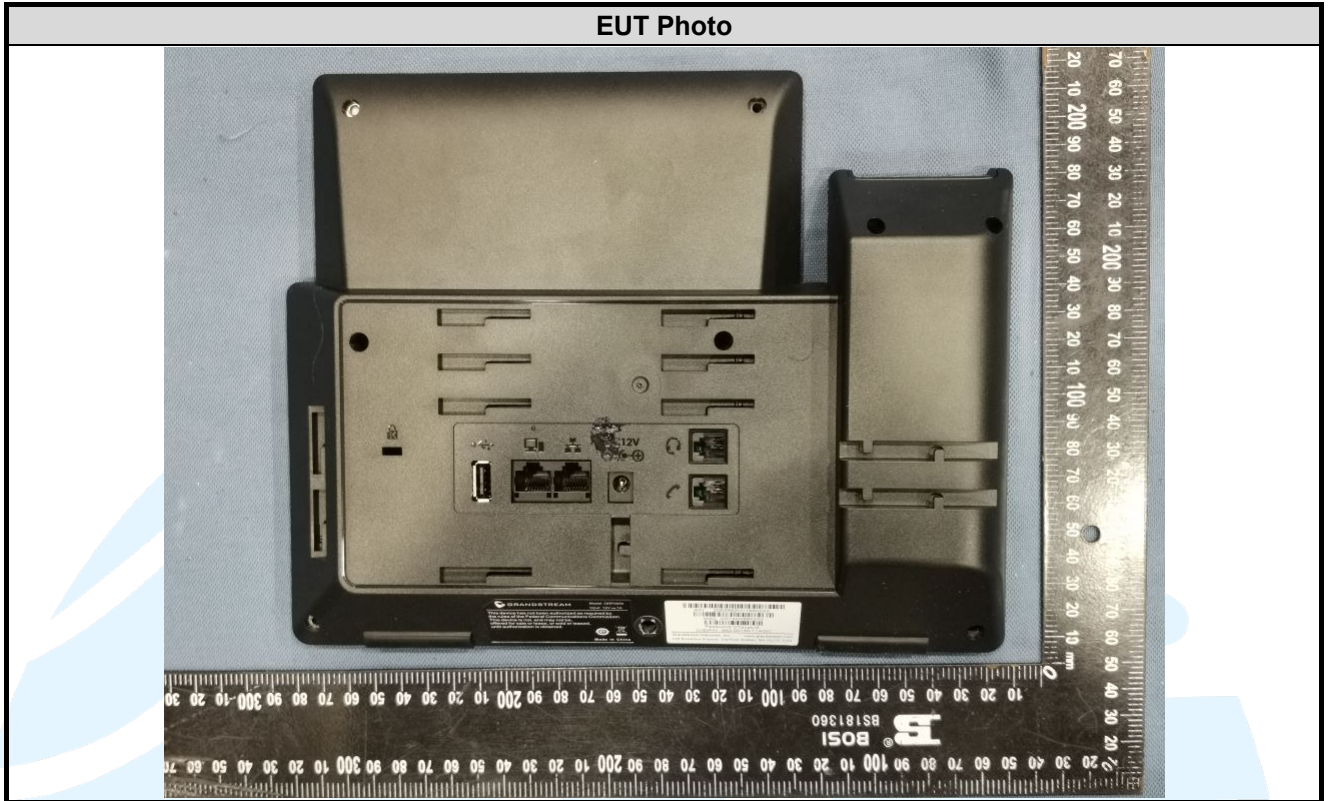

**APPENDIX 2 PHOTOS OF EUT CONSTRUCTIONAL DETAILS
EUT EXTERNAL PHOTOS**

EUT Photo

EUT Photo-Ports

EUT Photo

EUT Photo

EUT Photo

EUT Photo-Adapter 1

EUT Photo-Adapter 1

EUT Photo-Adapter 2

EUT Photo-Adapter 2

EUT Photo-Adapter 3

EUT Photo-Adapter 3

Shenzhen UnionTrust Quality and Technology Co., Ltd.

Address: Unit D/E of 9/F and 16/F, Block A, Building 6, Baoneng science and technology park, Longhua district, Shenzhen, China
Tel: +86-755-28230888 Fax: +86-755-28230886 E-mail: info@uttlab.com