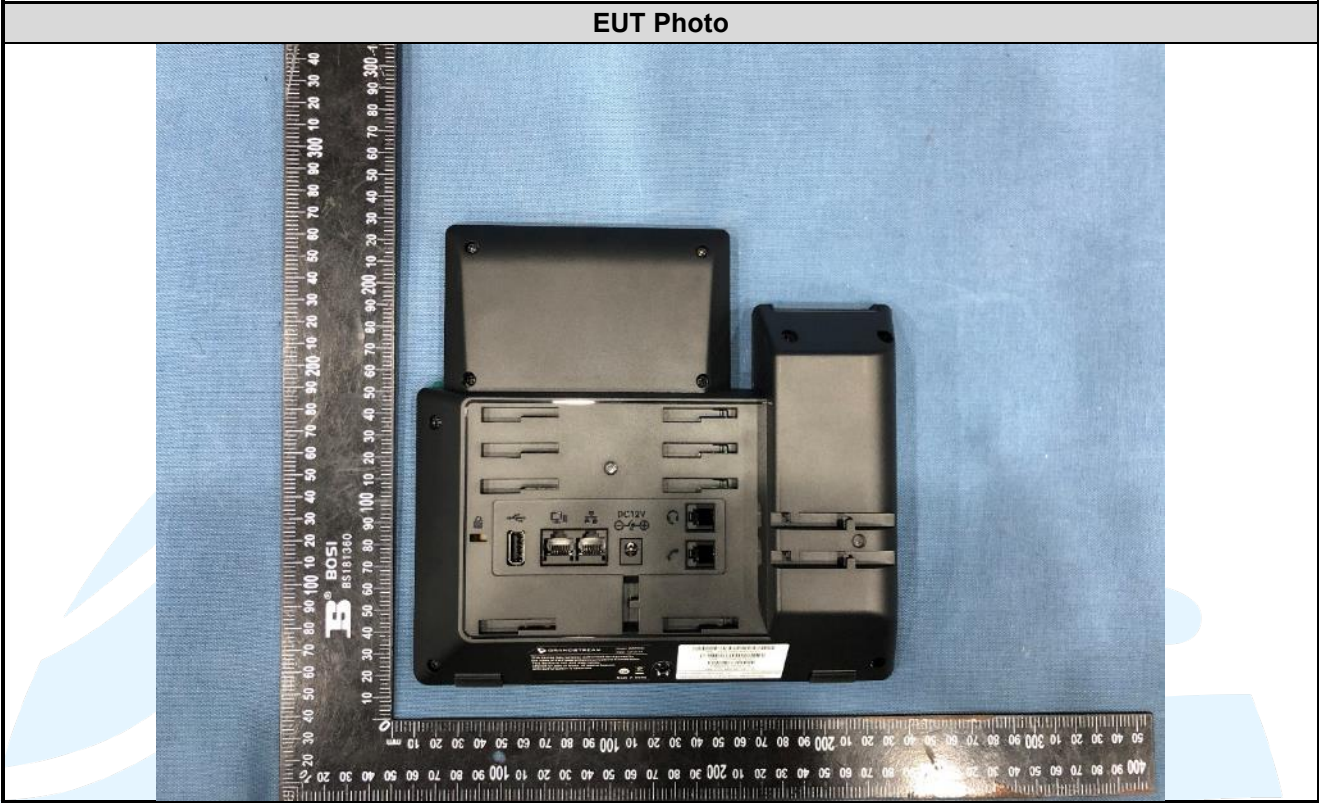

**APPENDIX 2 PHOTOS OF EUT CONSTRUCTIONAL DETAILS**  
**EUT EXTERNAL PHOTOS**

EUT Photo

EUT Photo

**Shenzhen UnionTrust Quality and Technology Co., Ltd.**

Address: 16/F, Block A, Building 6, Baoneng Science and Technology Park, Qingxiang Road No.1, Longhua New District, Shenzhen, China