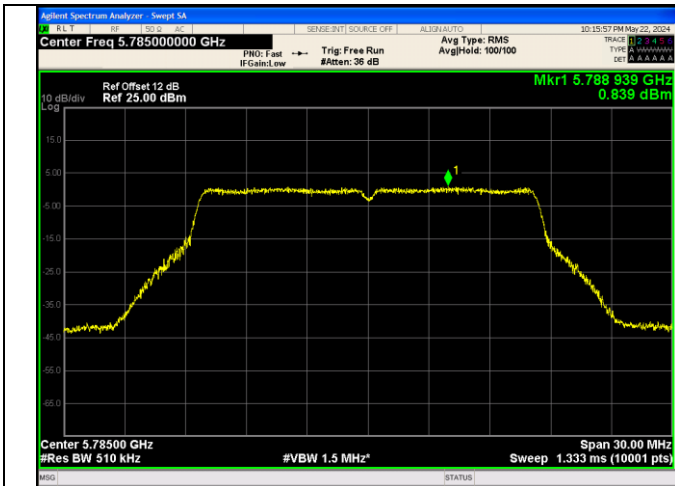

IEEE 802.11a Channel 157_20MHz_Antenna 0