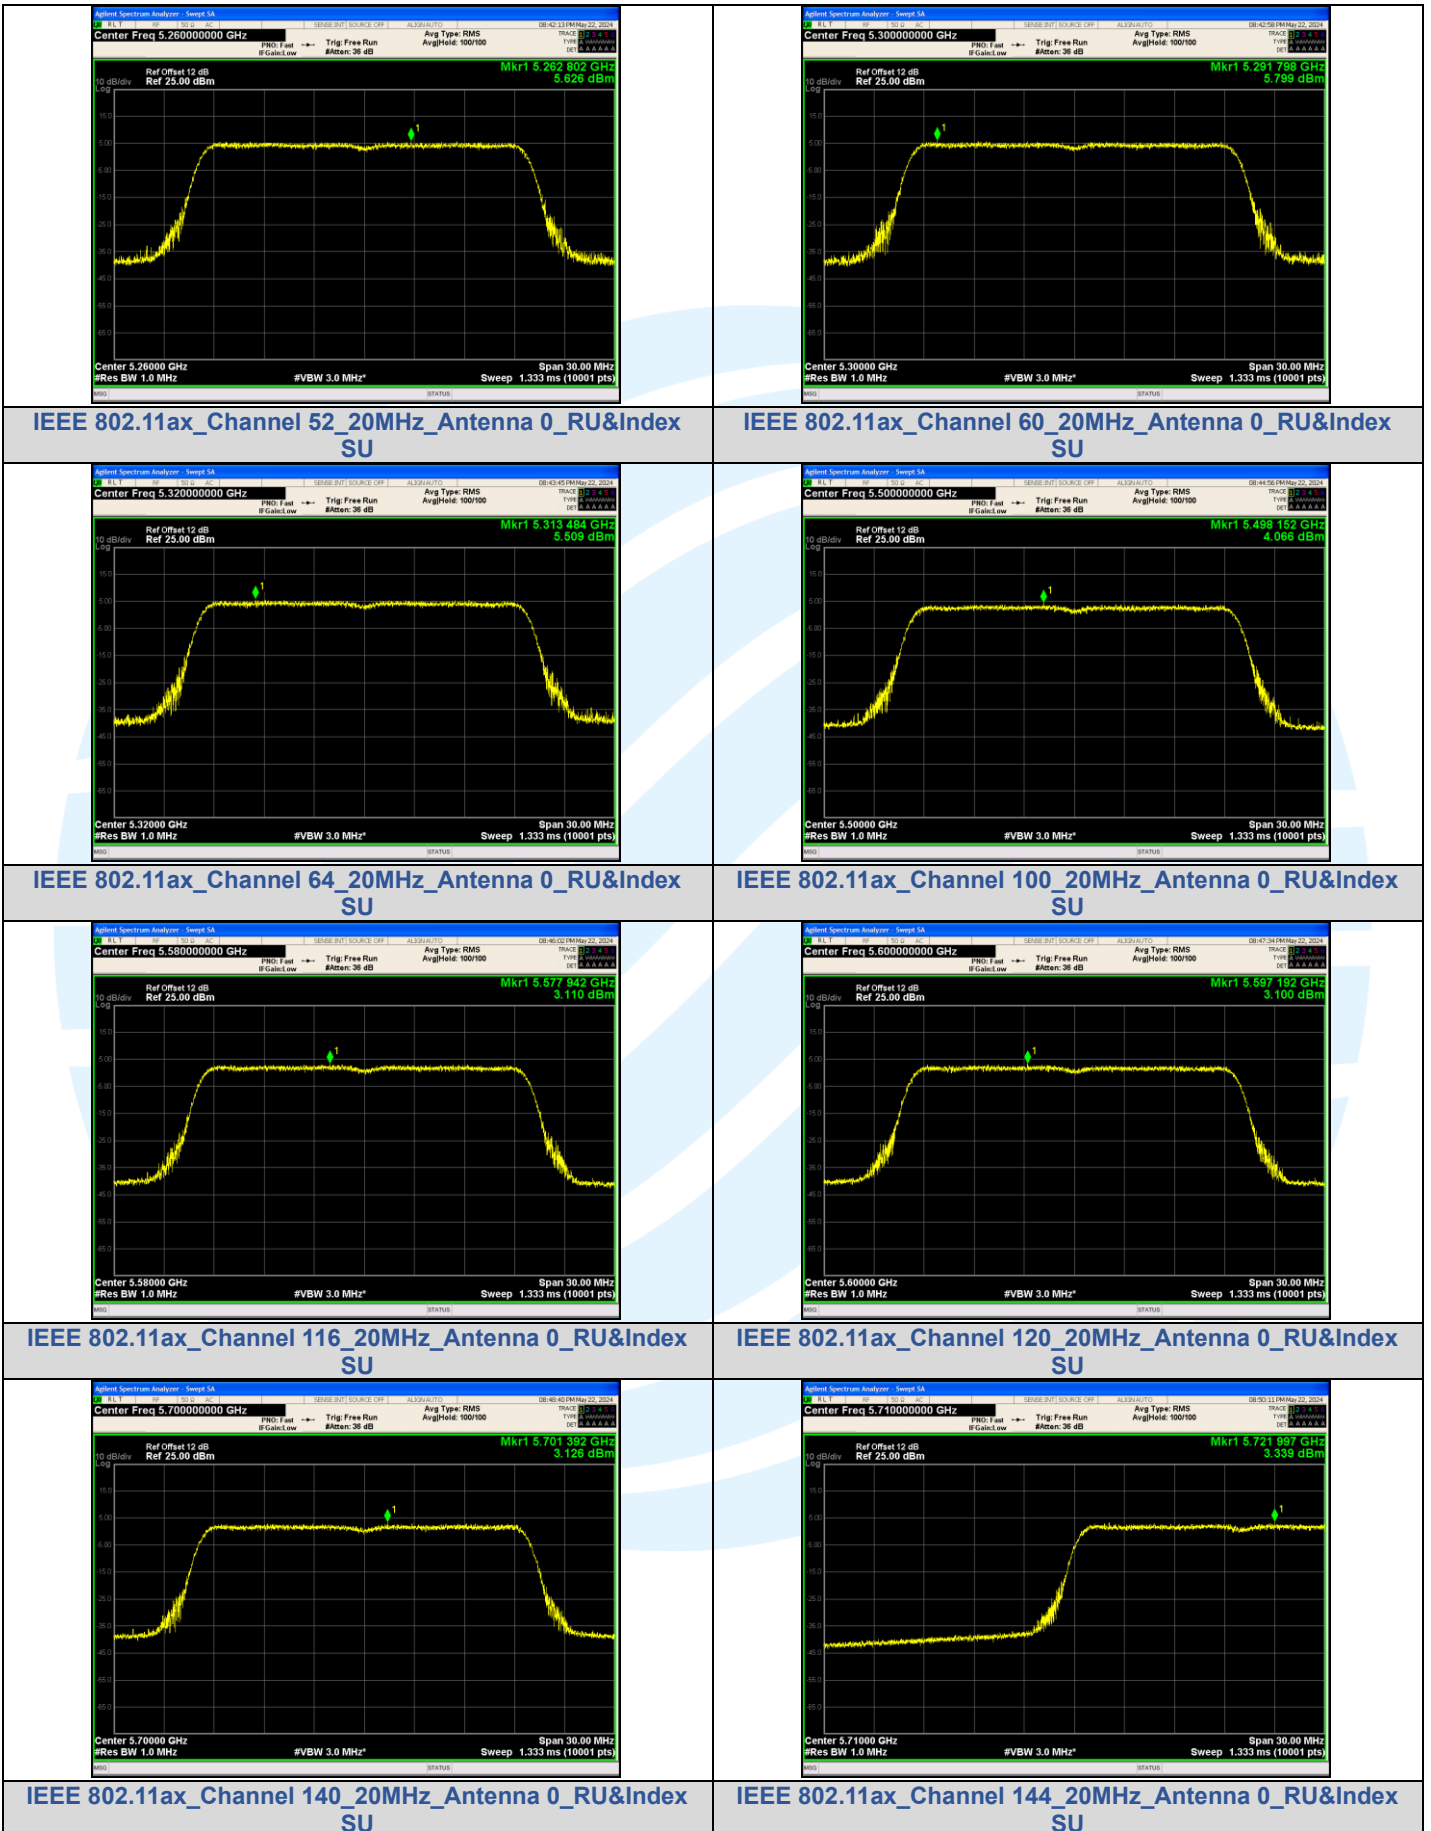

Shenzhen UnionTrust Quality and Technology Co., Ltd.

Address: Unit D/E of 9/F and 16/F, Block A, Building 6, Baoneng science and technology park, Longhua district, Shenzhen, China

Tel: +86-755-28230888

Fax: +86-755-28230886

E-mail: info@uttlab.com

<http://www.uttlab.com>

UTTR-RF-RSS247-V1.1