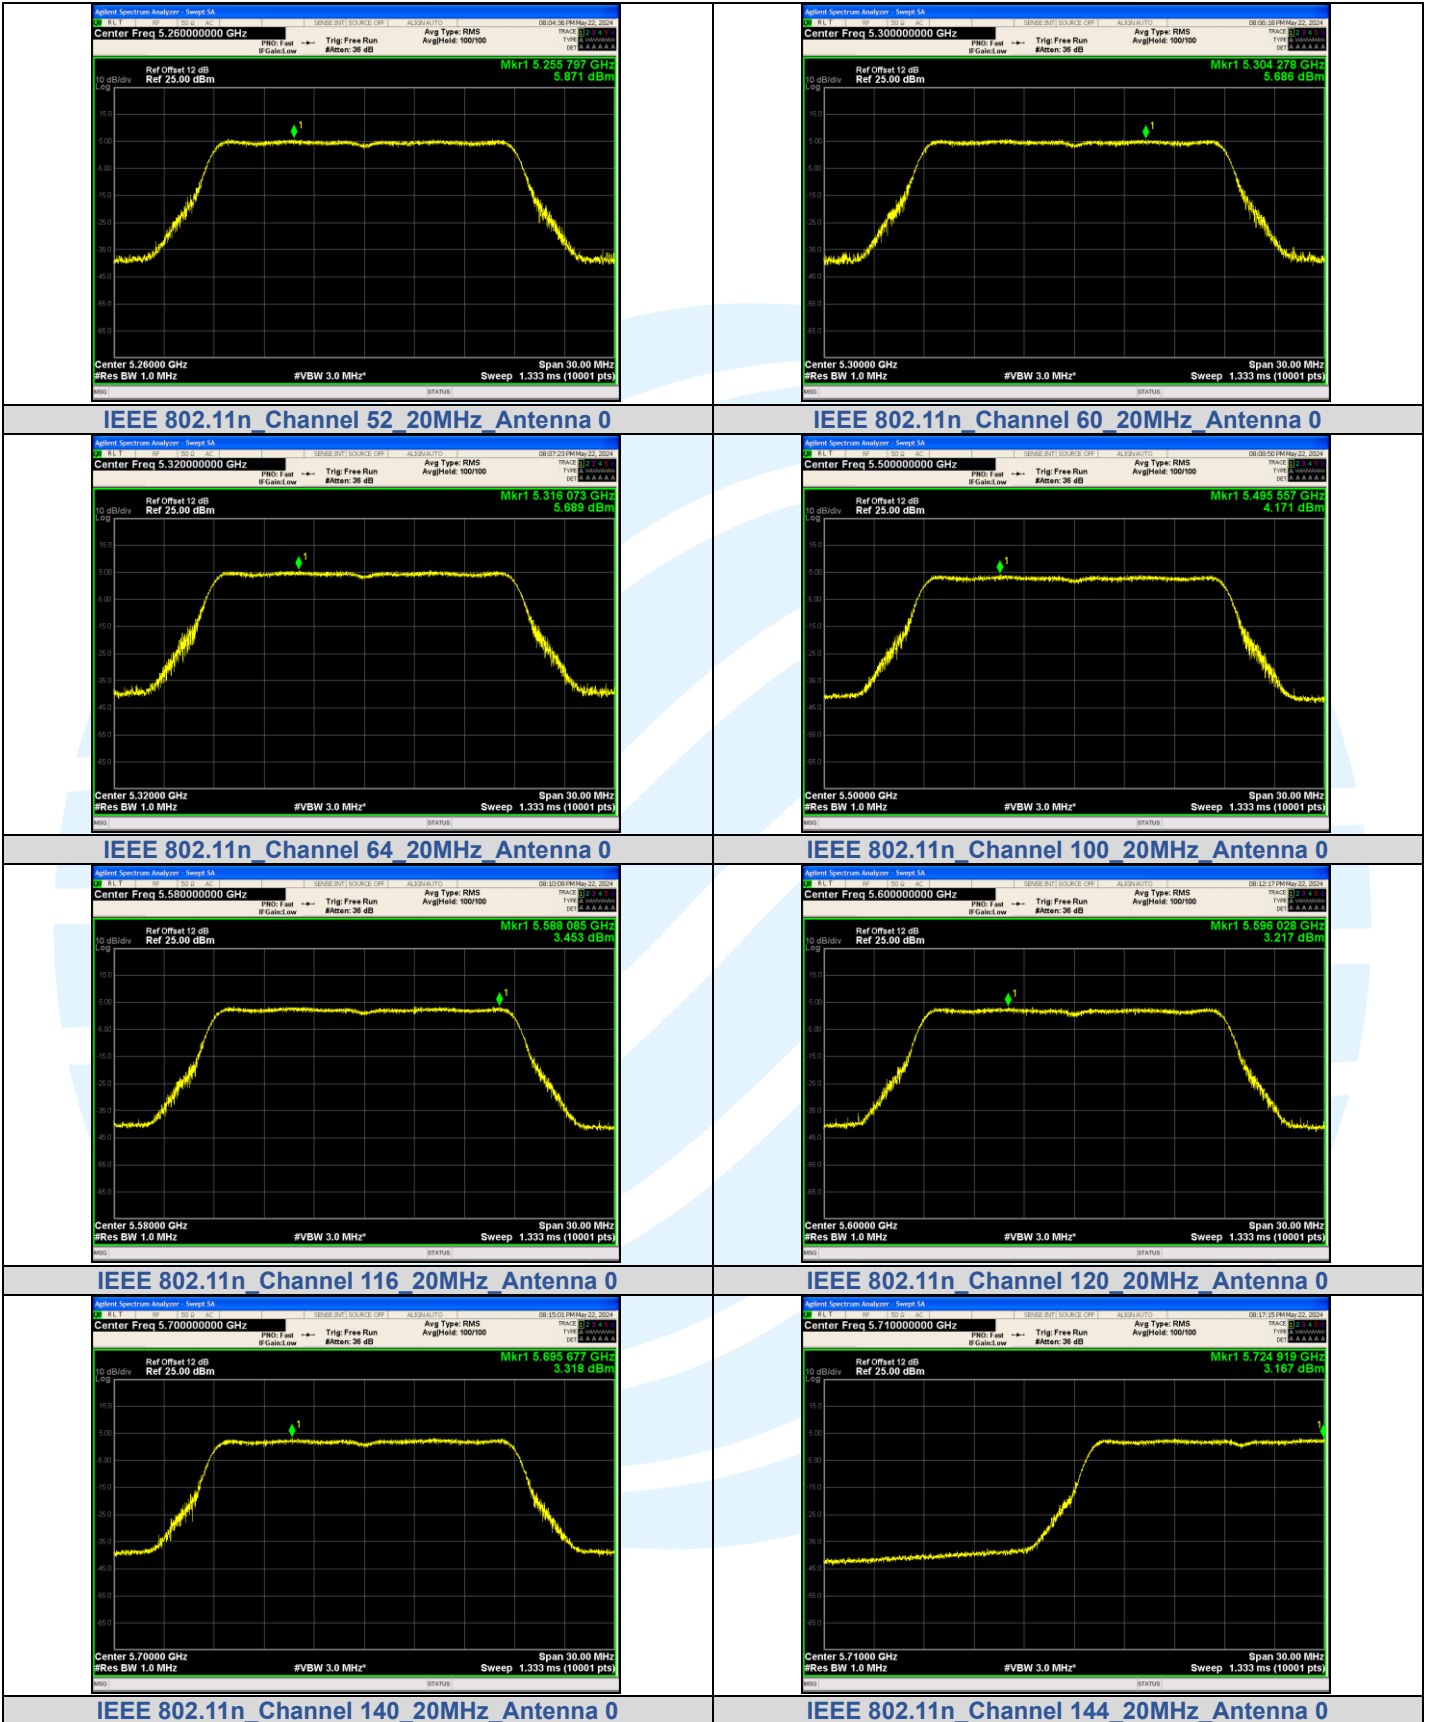

Shenzhen UnionTrust Quality and Technology Co., Ltd.

Address: Unit D/E of 9/F and 16/F, Block A, Building 6, Baoneng science and technology park, Longhua district, Shenzhen, China

Tel: +86-755-28230888

Fax: +86-755-28230886

E-mail: info@uttlab.com

<http://www.uttlab.com>

UTTR-RF-RSS247-V1.1