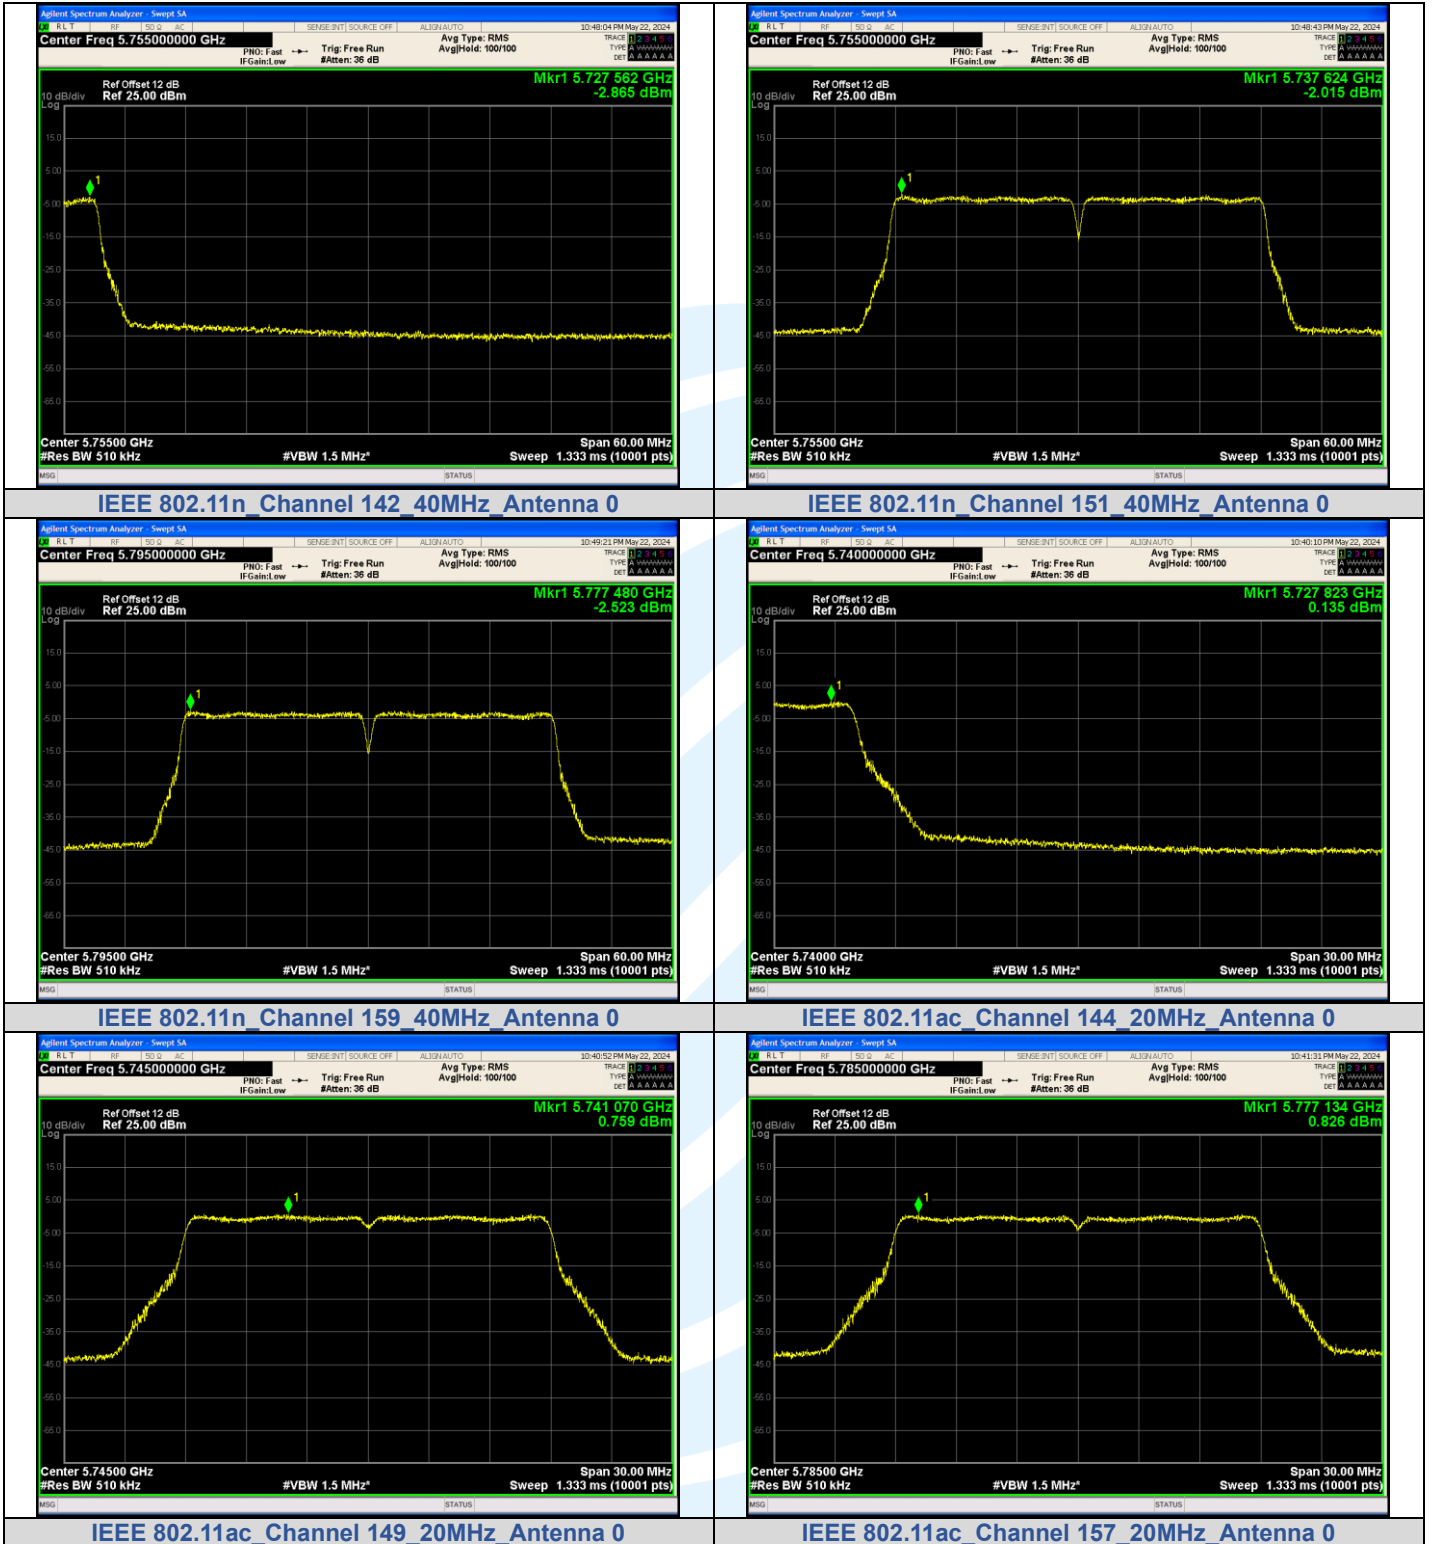

IEEE 802.11n Channel 157_20MHz_Antenna 0

IEEE 802.11n Channel 165_20MHz_Antenna 0

Shenzhen UnionTrust Quality and Technology Co., Ltd.

Address: Unit D/E of 9/F and 16/F, Block A, Building 6, Baoneng science and technology park, Longhua district, Shenzhen, China

Tel: +86-755-28230888

Fax: +86-755-28230886

E-mail: info@uttlab.com

<http://www.uttlab.com>

UTTR-RF-RSS247-V1.1