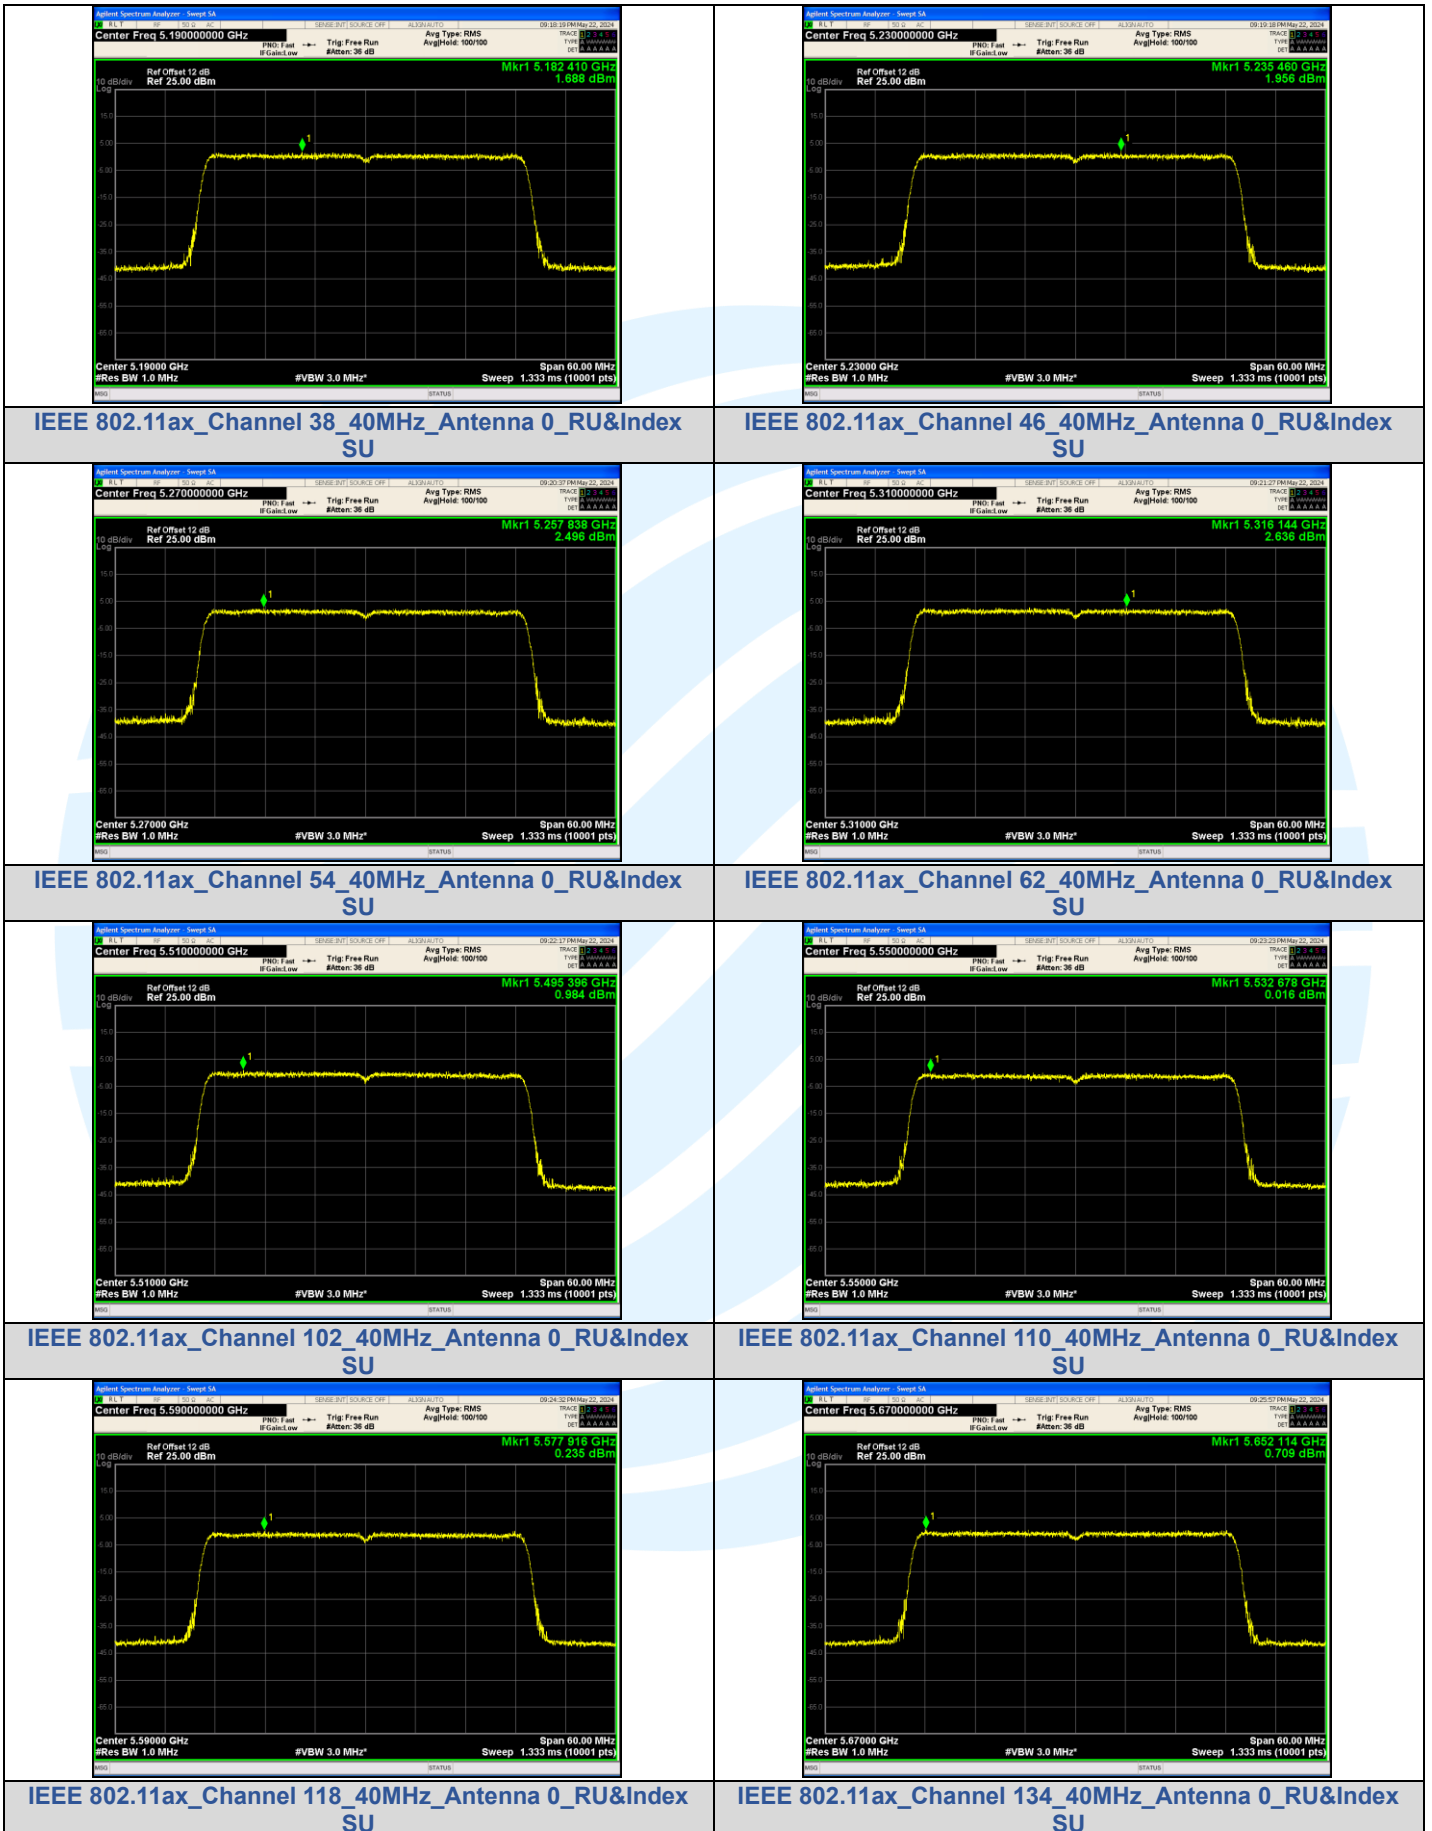

Shenzhen UnionTrust Quality and Technology Co., Ltd.

Address: Unit D/E of 9/F and 16/F, Block A, Building 6, Baoneng science and technology park, Longhua district, Shenzhen, China

Tel: +86-755-28230888

Fax: +86-755-28230886

E-mail: info@uttlab.com

<http://www.uttlab.com>

UTTR-RF-RSS247-V1.1