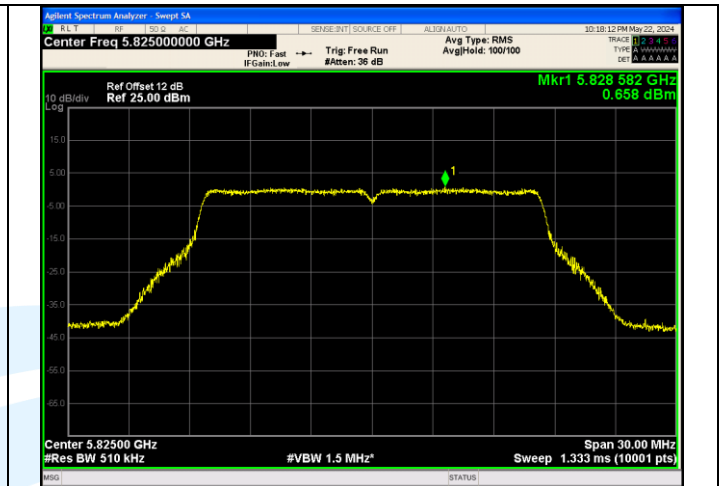

IEEE 802.11a Channel 165_20MHz_Antenna 0