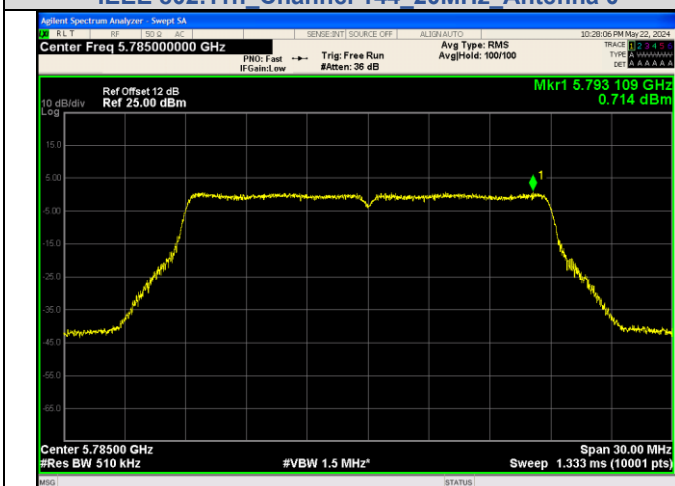

IEEE 802.11n Channel 149_20MHz_Antenna 0

IEEE 802.11n Channel 157_20MHz_Antenna 0

IEEE 802.11n Channel 165_20MHz_Antenna 0

Shenzhen UnionTrust Quality and Technology Co., Ltd.

Address: Unit D/E of 9/F and 16/F, Block A, Building 6, Baoneng science and technology park, Longhua district, Shenzhen, China