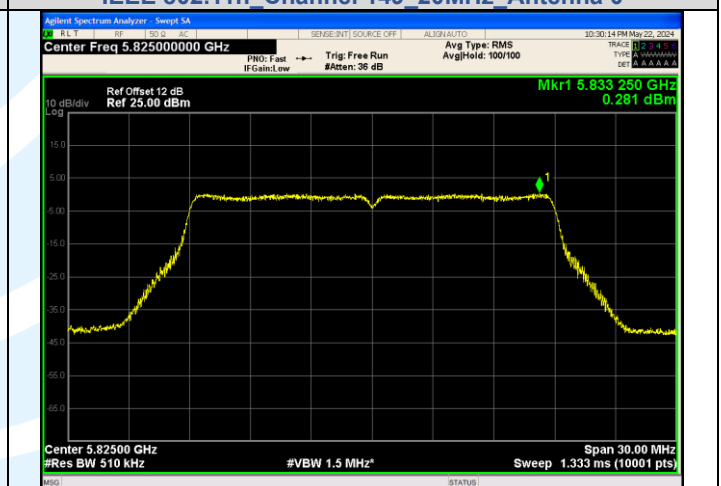

IEEE 802.11n Channel 149_20MHz_Antenna 0

IEEE 802.11n Channel 157_20MHz_Antenna 0

IEEE 802.11n Channel 165_20MHz_Antenna 0

Shenzhen UnionTrust Quality and Technology Co., Ltd.

Address: Unit D/E of 9/F and 16/F, Block A, Building 6, Baoneng science and technology park, Longhua district, Shenzhen, China