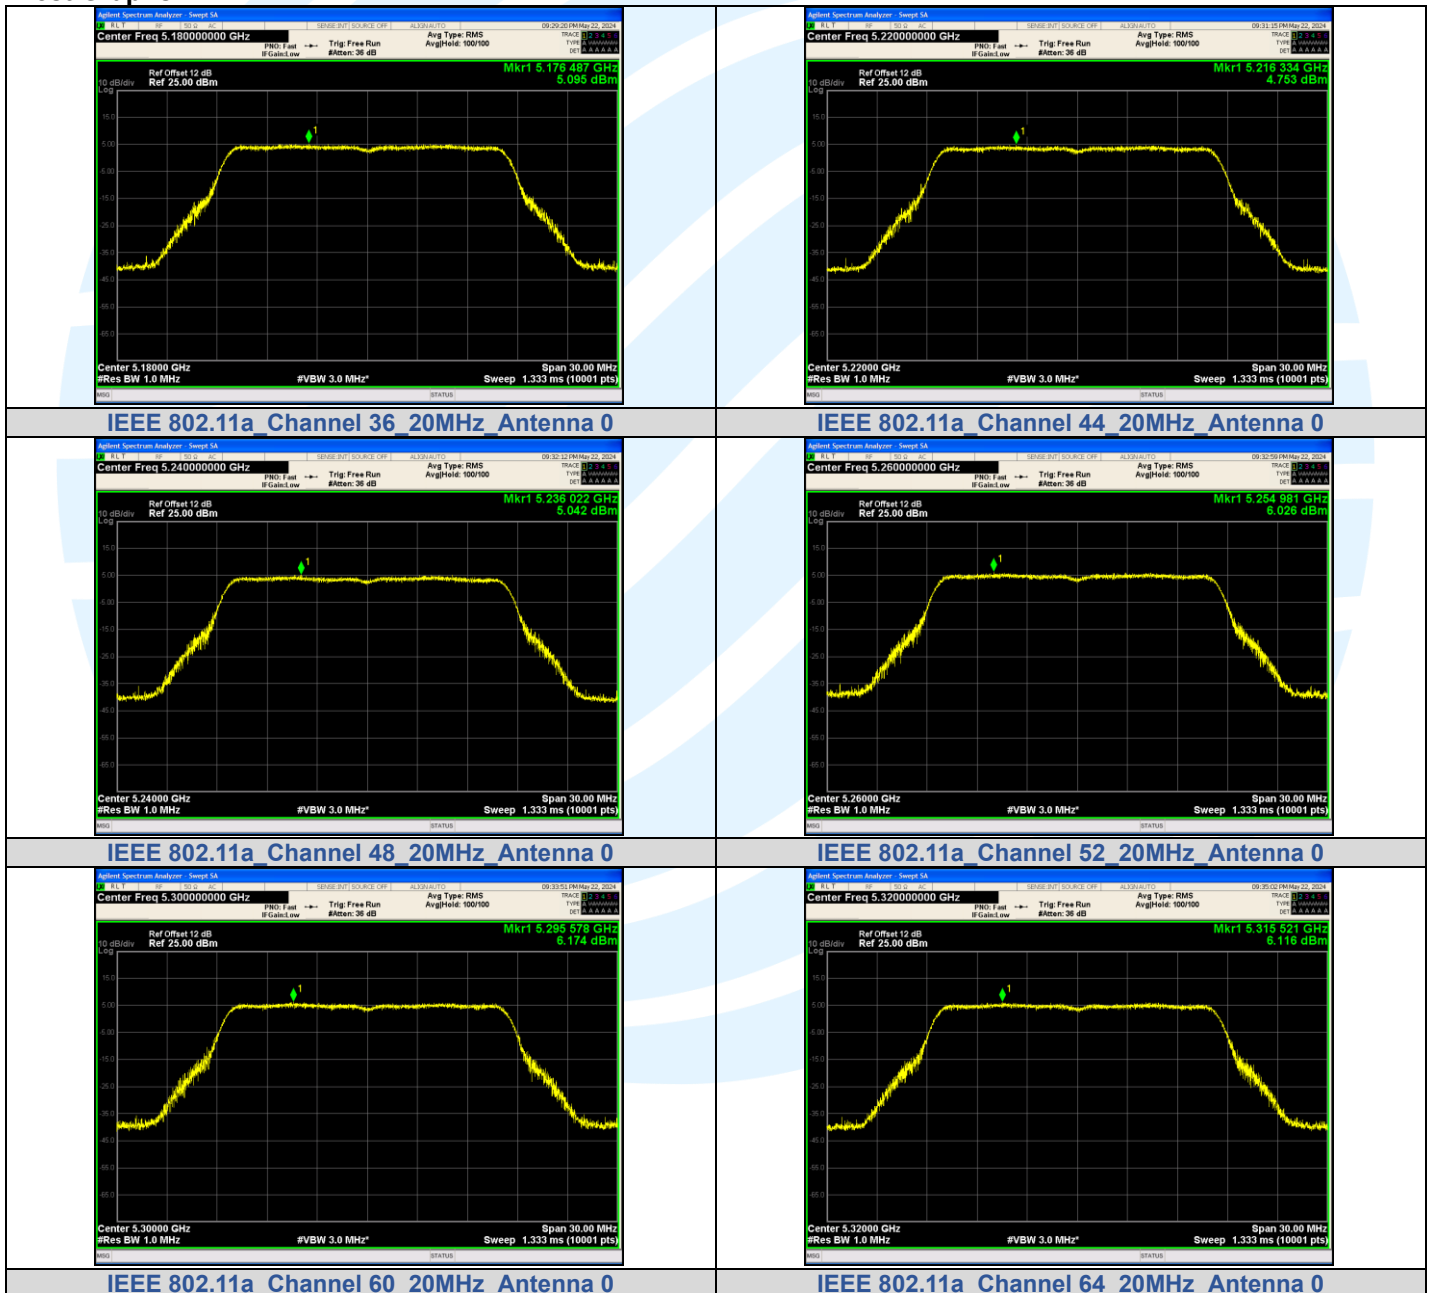

100	4.066	4.202	-	11	PASS
	116	3.110	3.246	-		PASS
	120	3.100	3.236	-		PASS
	140	3.126	3.262	-		PASS
	144	3.339	3.475	-		PASS
IEEE 802.11ax_40	38	1.688	1.813	5.313	10	PASS
	46	1.956	2.081	5.581		PASS
	54	2.496	2.621	6.121		PASS
	62	2.636	2.761	6.261		PASS
	102	0.984	1.109	-	PASS	
	110	0.016	0.141	-	PASS	
	118	0.235	0.36	-	11	PASS
	134	0.709	0.834	-		PASS
142	-0.014	0.111	-	PASS		

Test Graphs

Shenzhen UnionTrust Quality and Technology Co., Ltd.

Address: Unit D/E of 9/F and 16/F, Block A, Building 6, Baoneng science and technology park, Longhua district, Shenzhen, China

Tel: +86-755-28230888

Fax: +86-755-28230886

E-mail: info@uttlab.com

<http://www.uttlab.com>

UTTR-RF-RSS247-V1.1