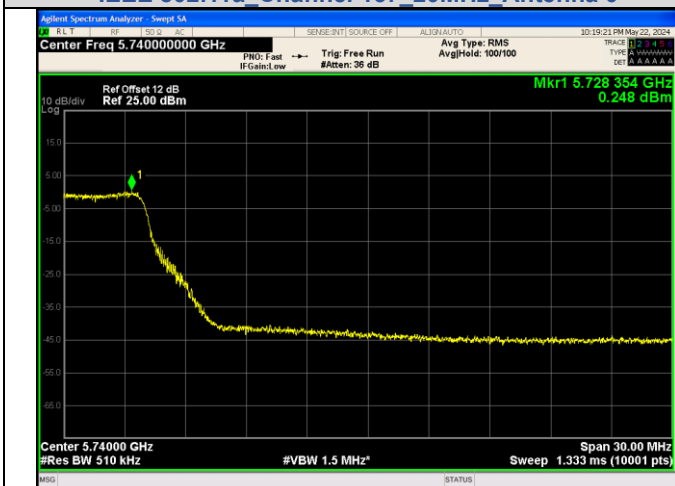

IEEE 802.11a Channel 157_20MHz_Antenna 0

IEEE 802.11n Channel 144_20MHz_Antenna 0