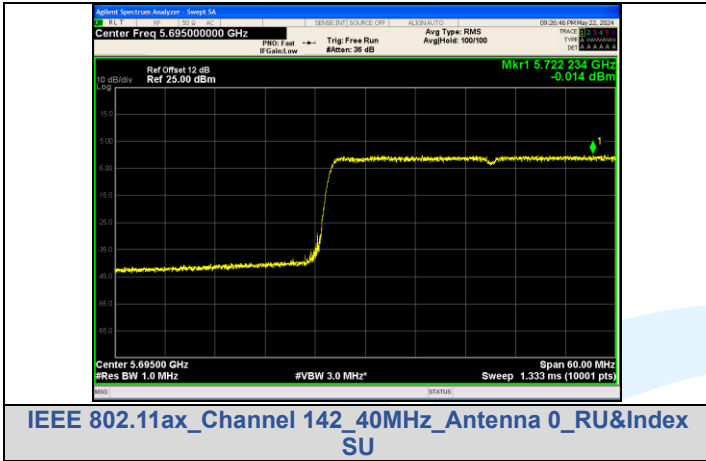

Shenzhen UnionTrust Quality and Technology Co., Ltd.

Address: Unit D/E of 9/F and 16/F, Block A, Building 6, Baoneng science and technology park, Longhua district, Shenzhen, China

Tel: +86-755-28230888

Fax: +86-755-28230886

E-mail: info@uttlab.com

<http://www.uttlab.com>

UTTR-RF-RSS247-V1.1