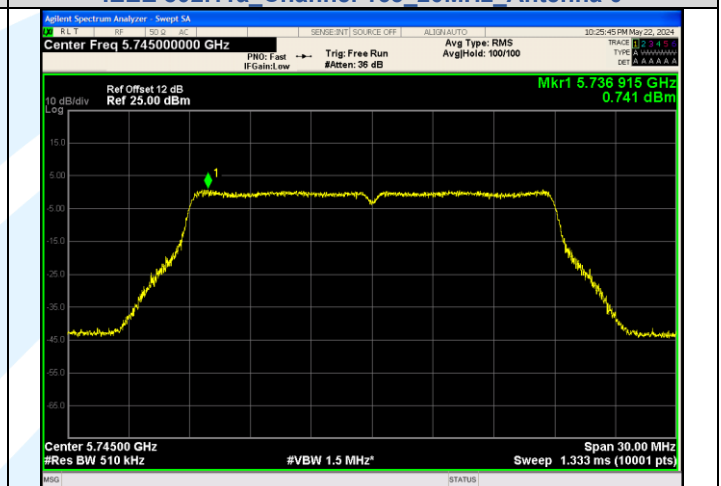

IEEE 802.11n Channel 149_20MHz_Antenna 0

IEEE 802.11n Channel 157_20MHz_Antenna 0

IEEE 802.11n Channel 165_20MHz_Antenna 0

Shenzhen UnionTrust Quality and Technology Co., Ltd.

Address: Unit D/E of 9/F and 16/F, Block A, Building 6, Baoneng science and technology park, Longhua district, Shenzhen, China