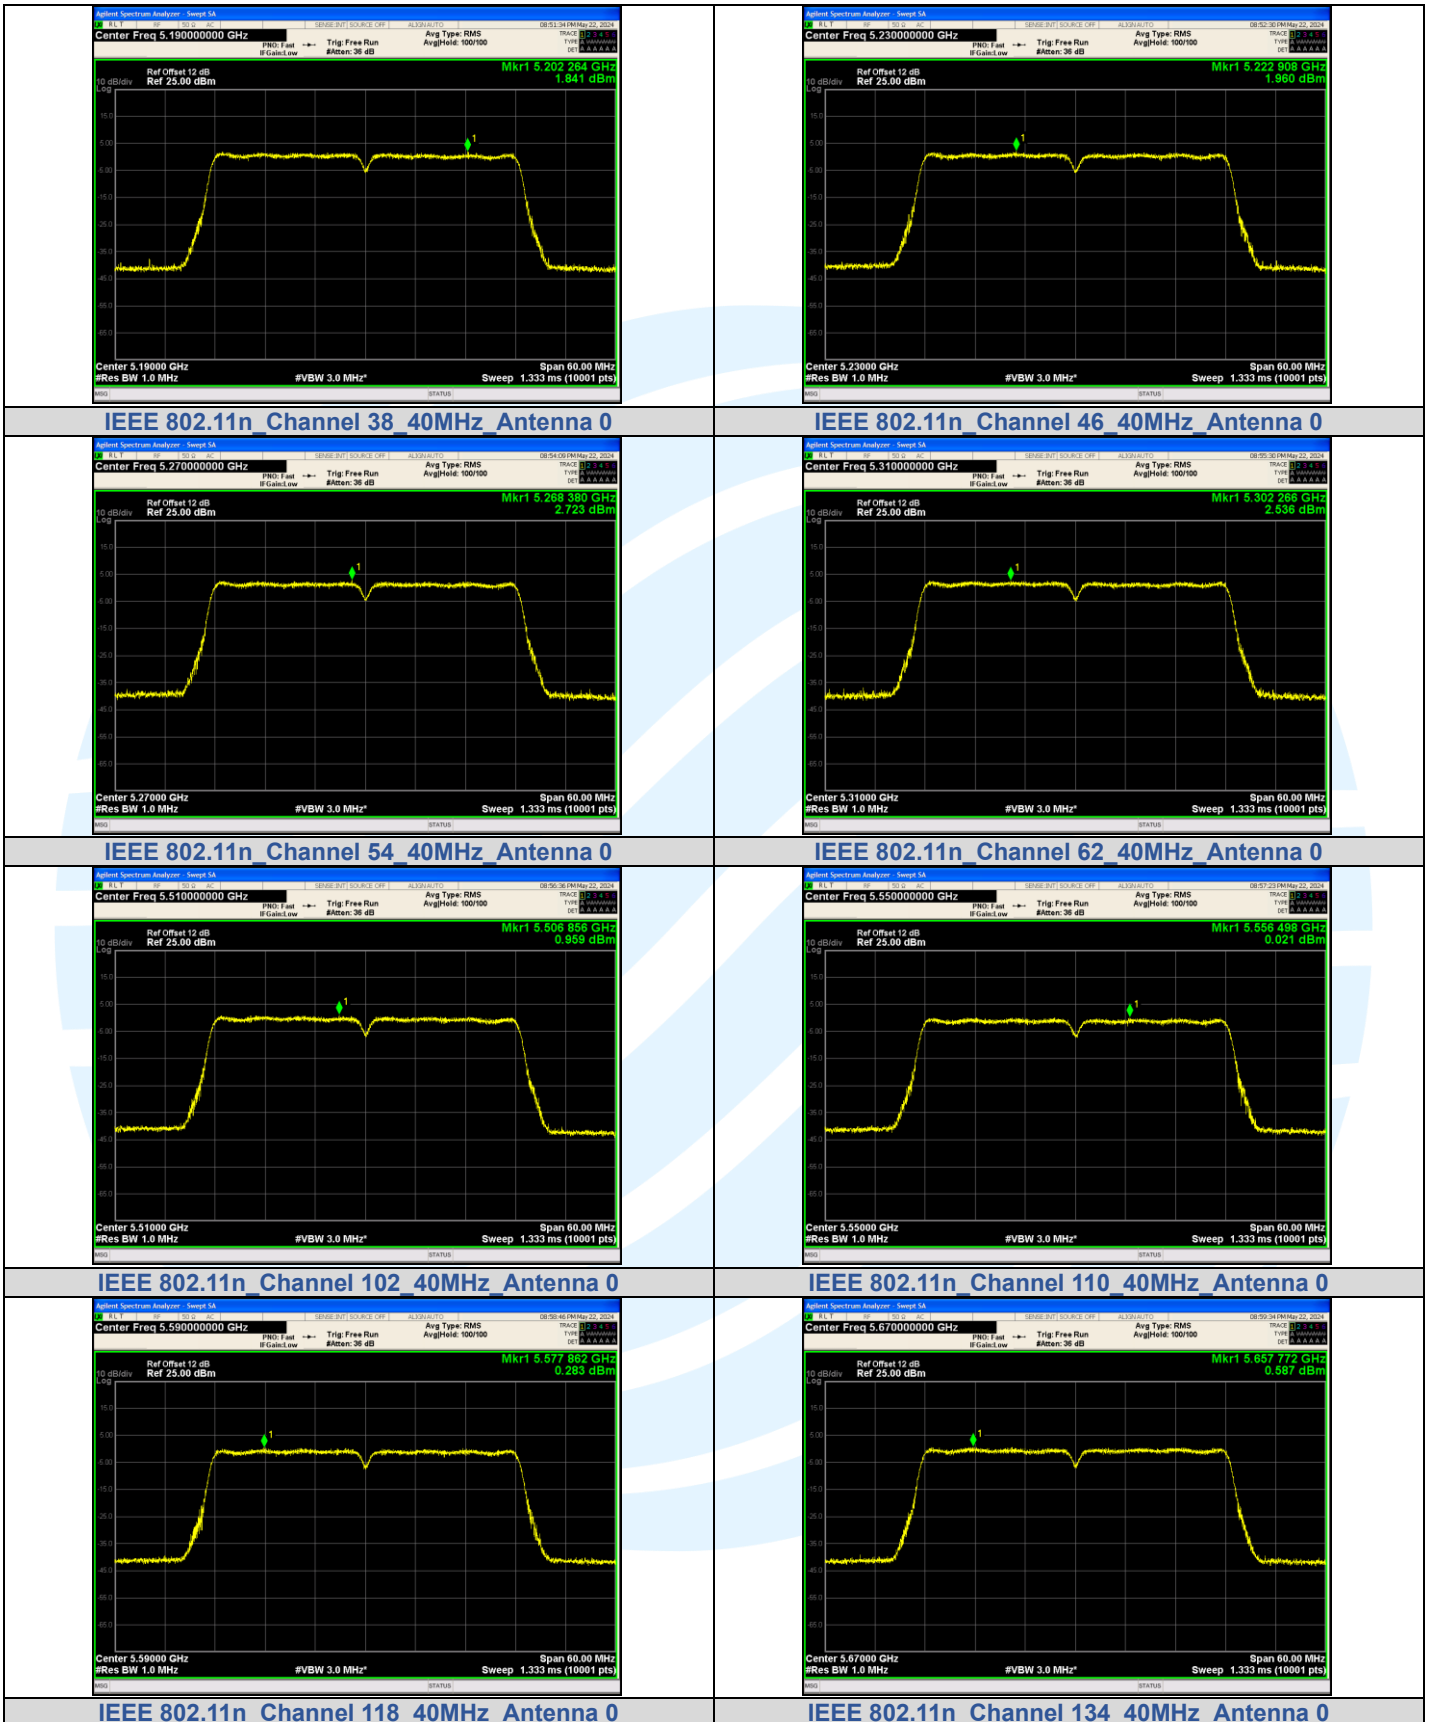

Shenzhen UnionTrust Quality and Technology Co., Ltd.

Address: Unit D/E of 9/F and 16/F, Block A, Building 6, Baoneng science and technology park, Longhua district, Shenzhen, China

Tel: +86-755-28230888

Fax: +86-755-28230886

E-mail: info@uttlab.com

<http://www.uttlab.com>

UTTR-RF-RSS247-V1.1