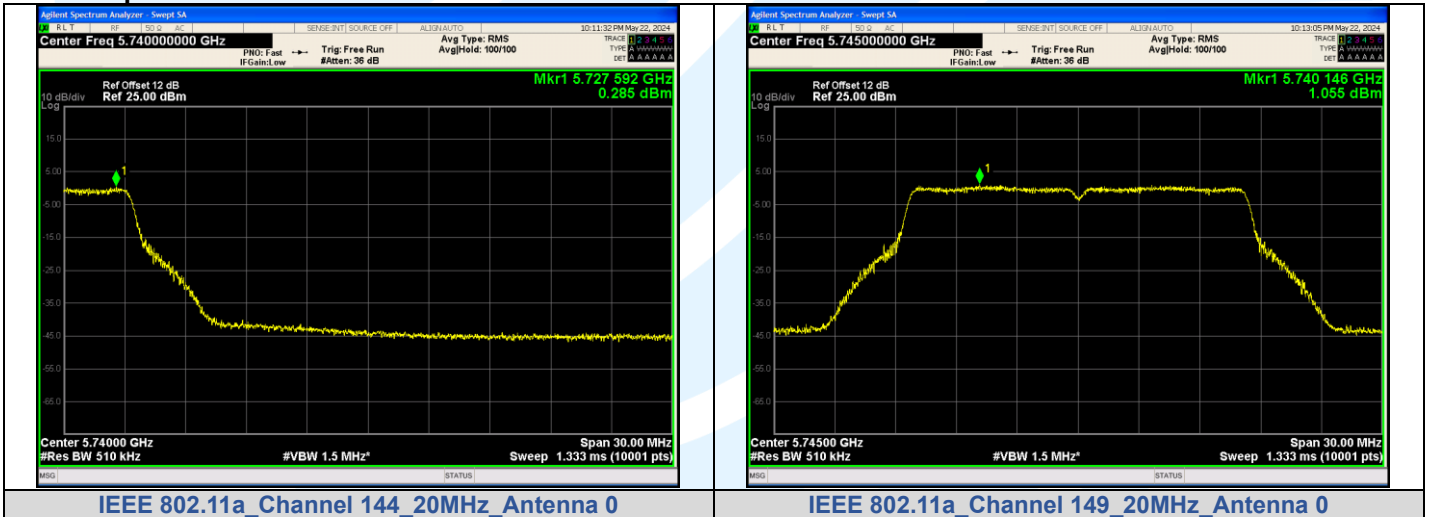

For U-NII-3 Band

Mode	Channel	RU & Index	Ant. 0 Meas PSD (dBm/MHz or dBm/0.5MHz)	Ant. 0 Corr'd PSD (dBm/MHz or dBm/0.5MHz)	Limit (dBm/MHz or dBm/0.5MHz)	Result
IEEE 802.11a	144	N/A	0.285	0.391	11	PASS
	149		1.055	1.161	30	PASS
	157		0.839	0.945		PASS
	165		0.658	0.764		PASS
IEEE 802.11n_20	144		0.248	0.365	11	PASS
	149		0.741	0.859	30	PASS
	157		0.714	0.831		PASS
	165		0.281	0.399		PASS
IEEE 802.11n_40	142		-2.865	-2.657	11	PASS
	151		-2.015	-1.807	30	PASS
	159		-2.523	-2.315		PASS
IEEE 802.11ac_20	144		0.135	0.252	11	PASS
	149		0.759	0.876	30	PASS
	157		0.826	0.943		PASS
	165		0.540	0.657		PASS
IEEE 802.11ac_40	142		-2.746	-2.633	11	PASS
	151	-2.510	-2.397	30	PASS	
	159	-2.536	-2.423		PASS	
IEEE 802.11ax_20	144	0.045	0.18	11	PASS	
	149	0.634	0.769	30	PASS	
	157	0.333	0.468		PASS	
	165	0.142	0.277		PASS	
IEEE 802.11ax_40	142	-3.090	-2.956	11	PASS	
	151	-2.422	-2.288	30	PASS	
	159	-2.481	-2.347		PASS	

Test Graphs

Shenzhen UnionTrust Quality and Technology Co., Ltd.

Address: Unit D/E of 9/F and 16/F, Block A, Building 6, Baoneng science and technology park, Longhua district, Shenzhen, China

Tel: +86-755-28230888

Fax: +86-755-28230886

E-mail: info@uttlab.com

<http://www.uttlab.com>

UTTR-RF-RSS247-V1.1