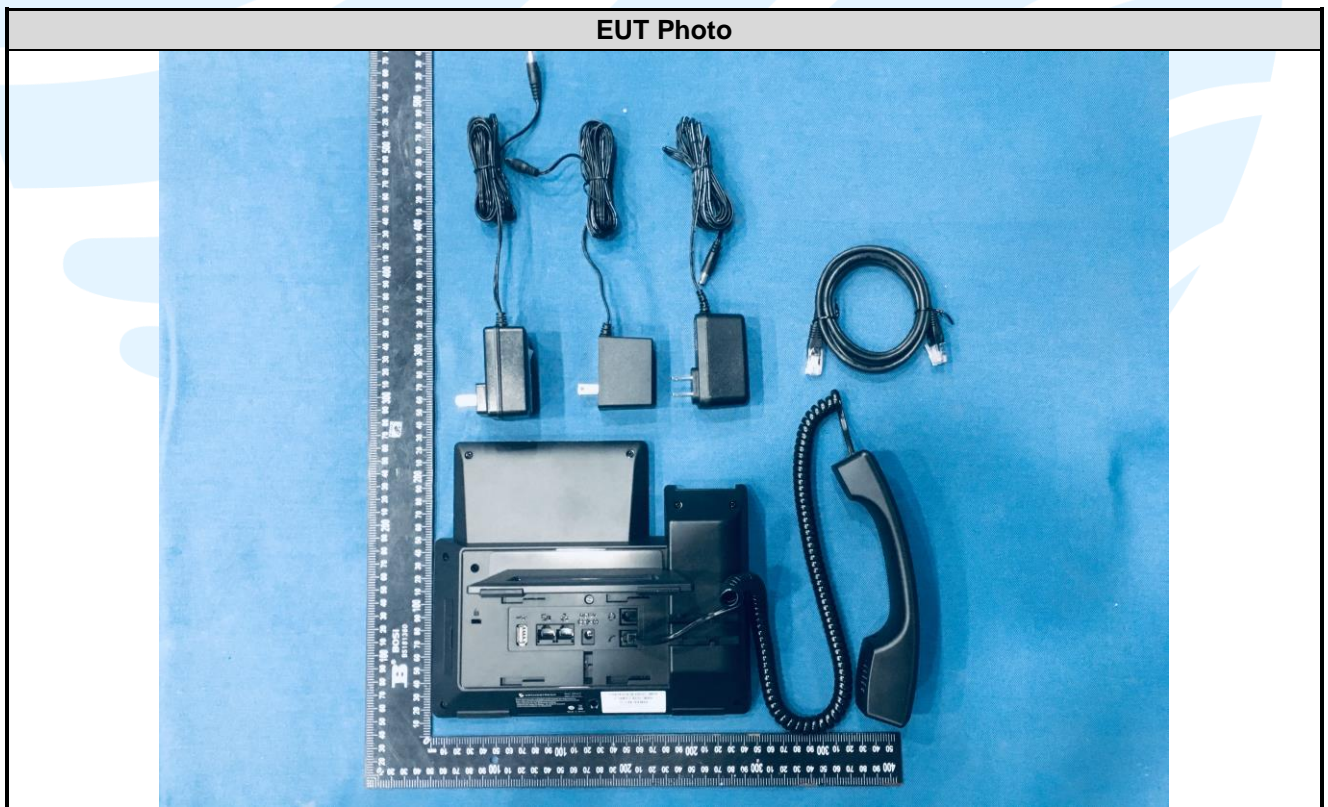

**APPENDIX 2 PHOTOS OF EUT CONSTRUCTIONAL DETAILS  
EUT EXTERNAL PHOTOS**

EUT Photo

EUT Photo

EUT Photo

EUT Photo

EUT Photo

EUT Photo

EUT Photo

EUT Photo

**Shenzhen UnionTrust Quality and Technology Co., Ltd.**

Address: 16/F, Block A, Building 6, Baoneng Science and Technology Park, Qingxiang Road No.1, Longhua New District, Shenzhen, China

Tel: +86-755-28230888