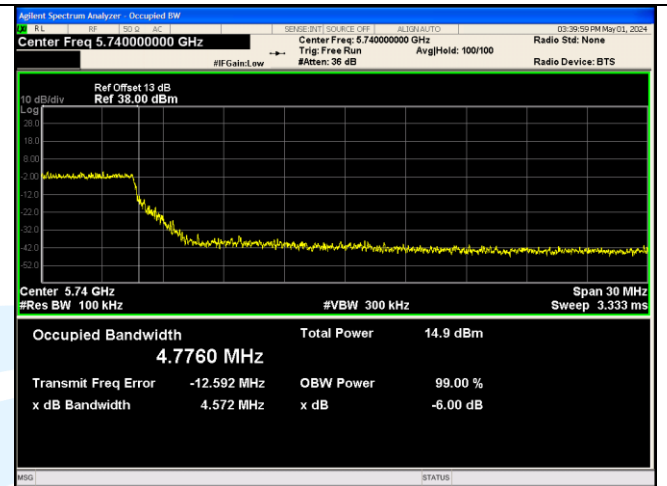

IEEE 802.11a_Channel 144_20MHz_Antenna 0

IEEE 802.11n_Channel 144_20MHz_Antenna 0

IEEE 802.11n_Channel 142_40MHz_Antenna 0

IEEE 802.11ac_Channel 144_20MHz_Antenna 0

IEEE 802.11ac_Channel 142_40MHz_Antenna 0

IEEE 802.11ax_Channel 144_20MHz_Antenna 0_RU&Index SU

IEEE 802.11ax_Channel 142_40MHz_Antenna 0_RU&Index SU

APPENDIX 1 PHOTOS OF TEST SETUP

See test photos attached in Appendix 1 for the actual connections between Product and support equipment.