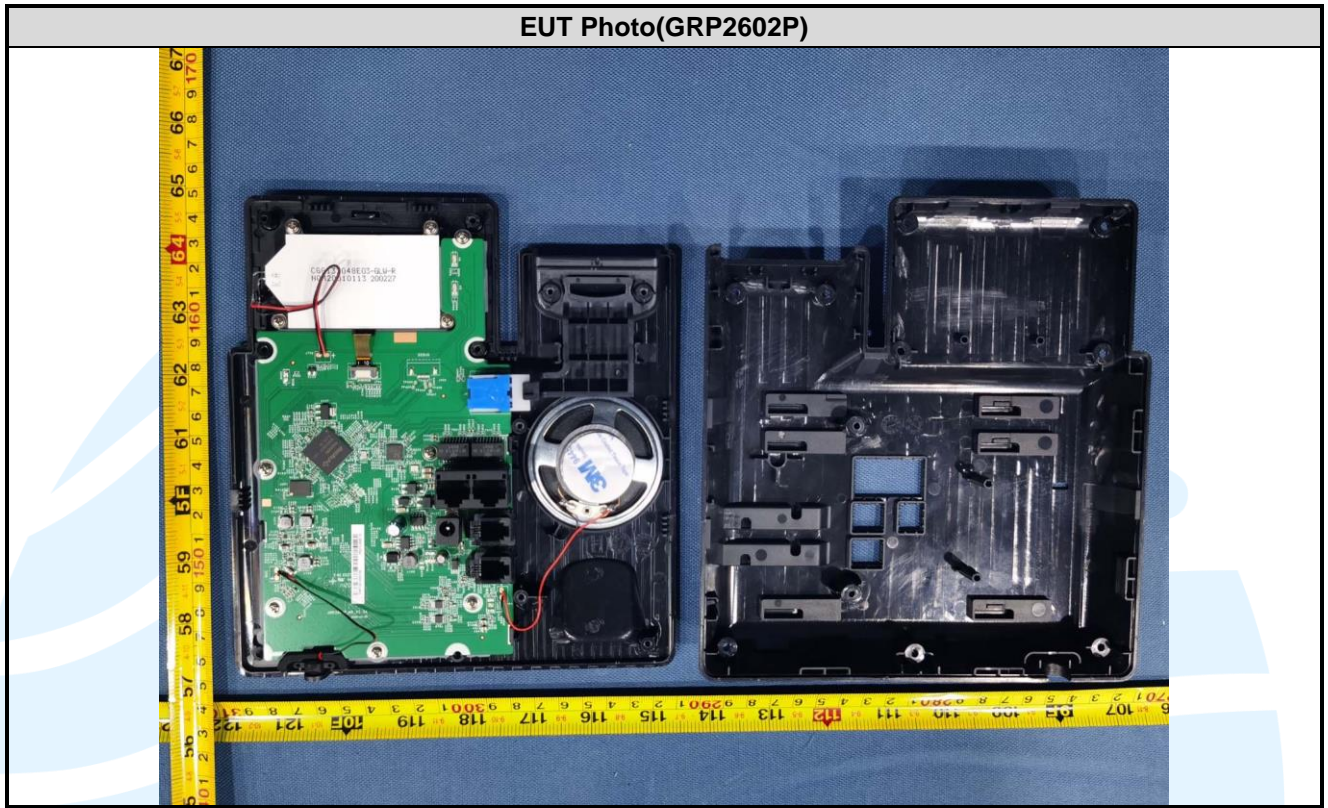

APPENDIX 2 PHOTOS OF EUT CONSTRUCTIONAL DETAILS
EUT INTERNAL PHOTOS

Shenzhen UnionTrust Quality and Technology Co., Ltd.

Address: 16/F, Block A, Building 6, Baoneng Science and Technology Park, Qingxiang Road No.1, Longhua New District, Shenzhen, China
Tel: +86-755-28230888