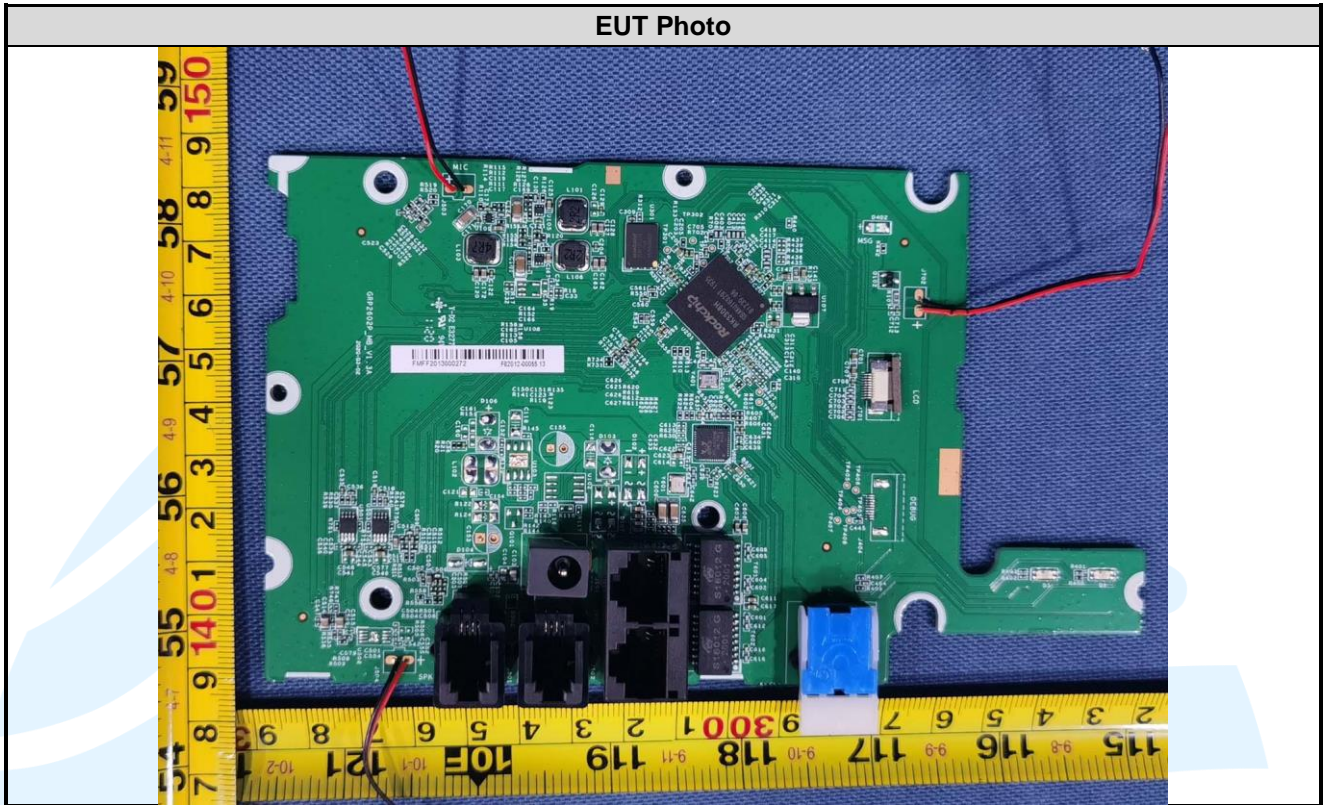

APPENDIX 2 PHOTOS OF EUT CONSTRUCTIONAL DETAILS
EUT INTERNAL PHOTOS

Shenzhen UnionTrust Quality and Technology Co., Ltd.

Address: 16/F, Block A, Building 6, Baoneng Science and Technology Park, Qingxiang Road No.1, Longhua New District, Shenzhen, China
Tel: +86-755-28230888