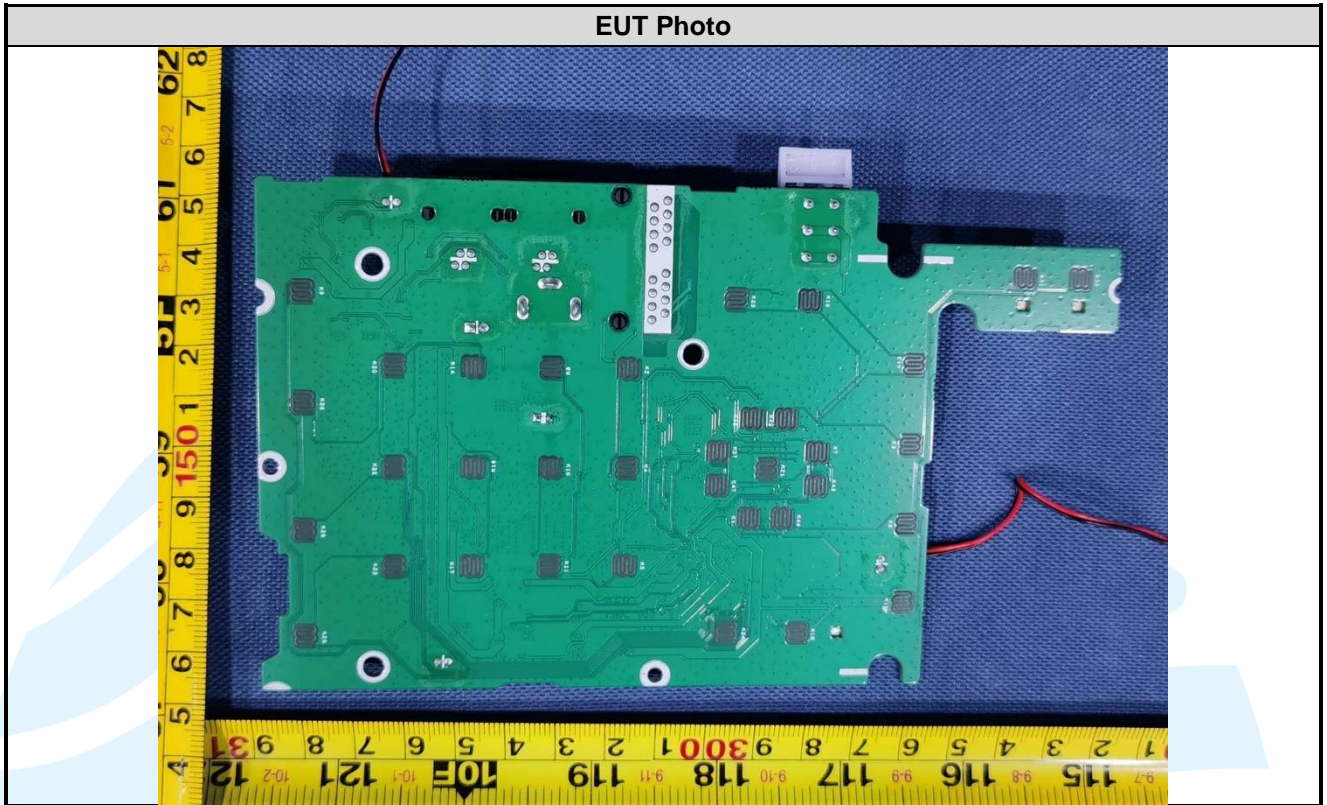

APPENDIX 2 PHOTOS OF EUT CONSTRUCTIONAL DETAILS
EUT INTERNAL PHOTOS

Shenzhen UnionTrust Quality and Technology Co., Ltd.

Address: 16/F, Block A, Building 6, Baoneng Science and Technology Park, Qingxiang Road No.1, Longhua New District, Shenzhen, China
Tel: +86-755-28230888