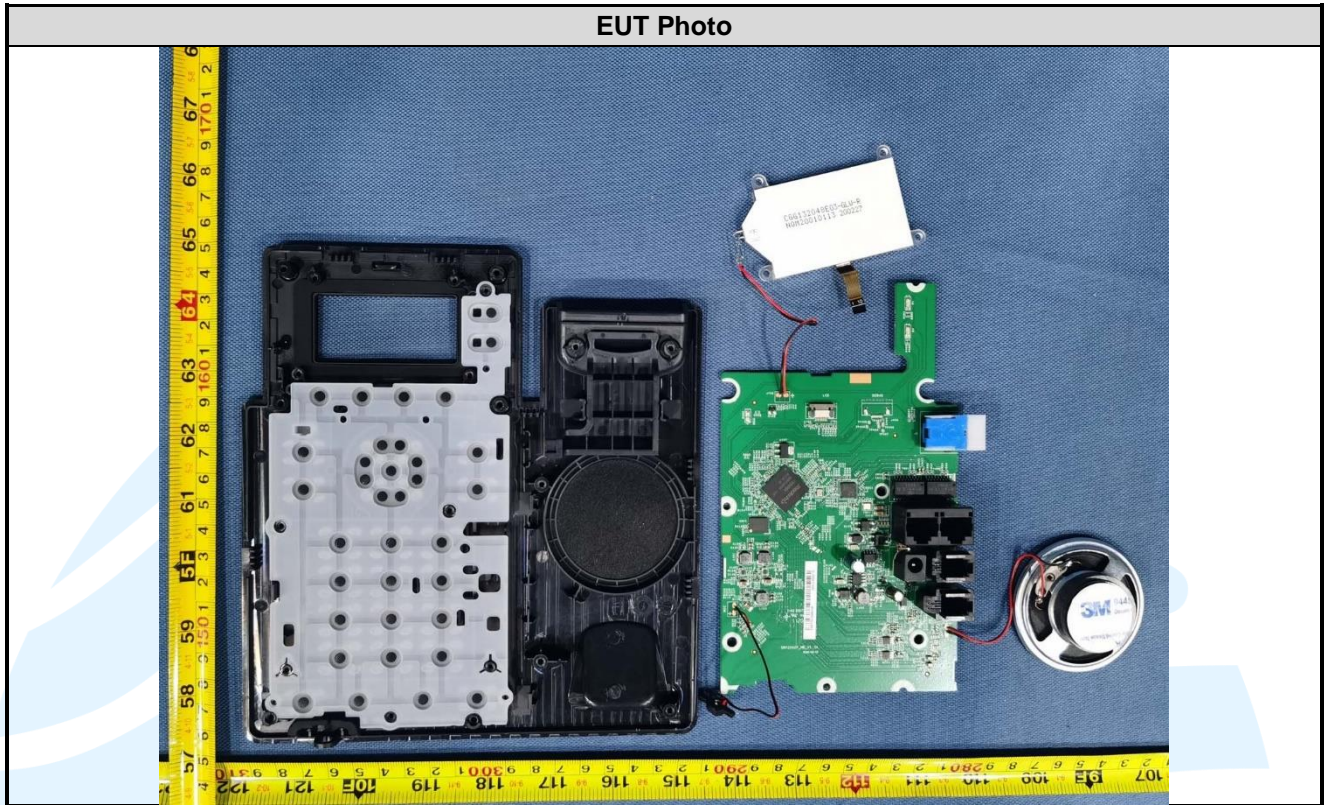

APPENDIX 2 PHOTOS OF EUT CONSTRUCTIONAL DETAILS
EUT INTERNAL PHOTOS

Shenzhen UnionTrust Quality and Technology Co., Ltd.

Address: 16/F, Block A, Building 6, Baoneng Science and Technology Park, Qingxiang Road No.1, Longhua New District, Shenzhen, China
Tel: +86-755-28230888