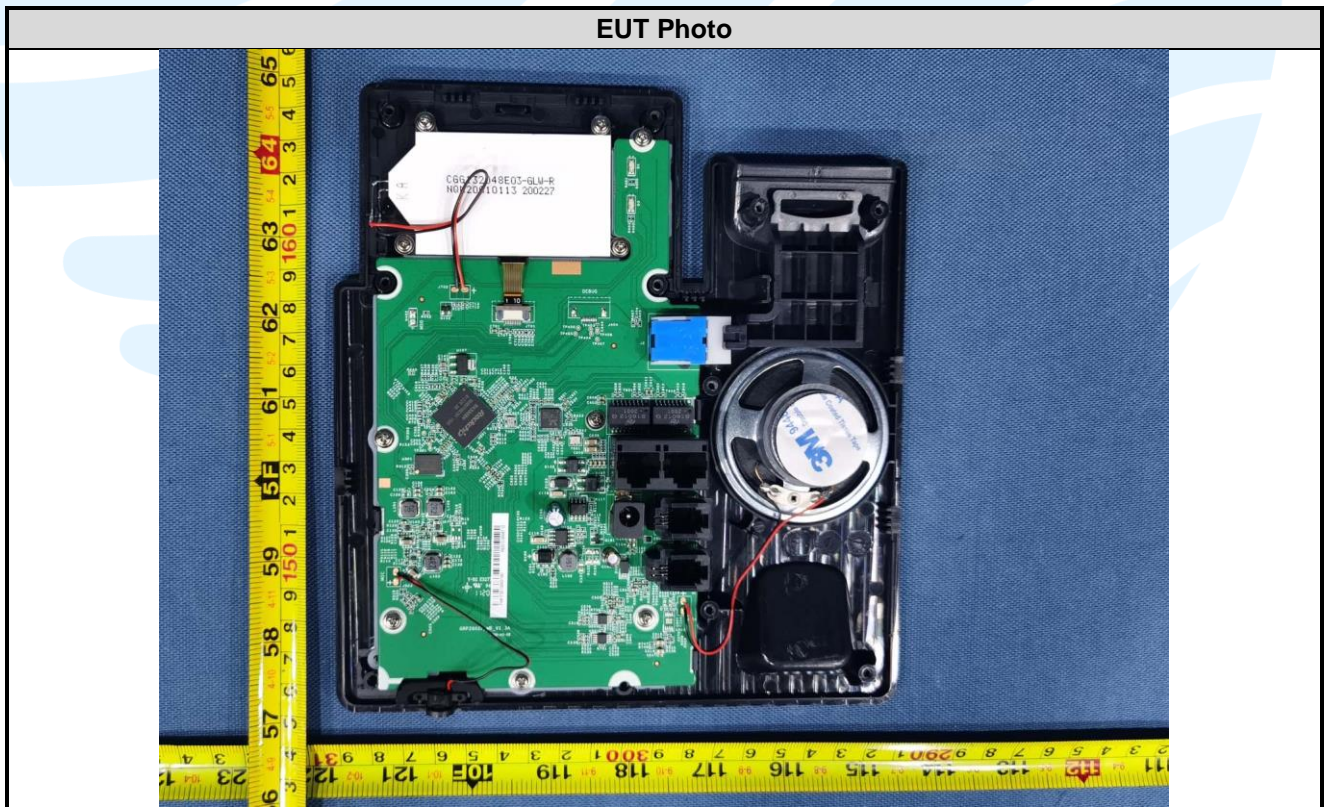

APPENDIX 2 PHOTOS OF EUT CONSTRUCTIONAL DETAILS
EUT INTERNAL PHOTOS

Shenzhen UnionTrust Quality and Technology Co., Ltd.

Address: 16/F, Block A, Building 6, Baoneng Science and Technology Park, Qingxiang Road No.1, Longhua New District, Shenzhen, China
Tel: +86-755-28230888