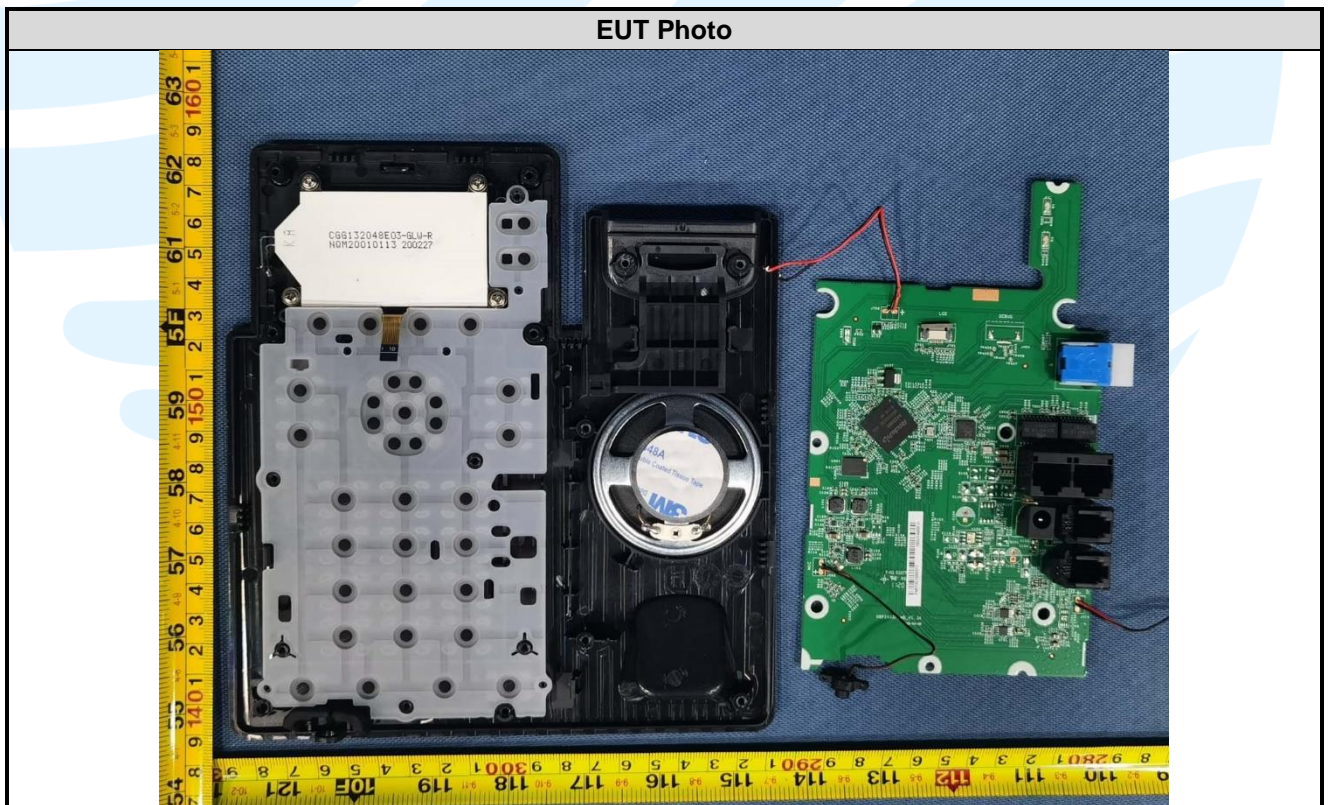

APPENDIX 2 PHOTOS OF EUT CONSTRUCTIONAL DETAILS
EUT INTERNAL PHOTOS

Shenzhen UnionTrust Quality and Technology Co., Ltd.

Address: 16/F, Block A, Building 6, Baoneng Science and Technology Park, Qingxiang Road No.1, Longhua New District, Shenzhen, China
Tel: +86-755-28230888