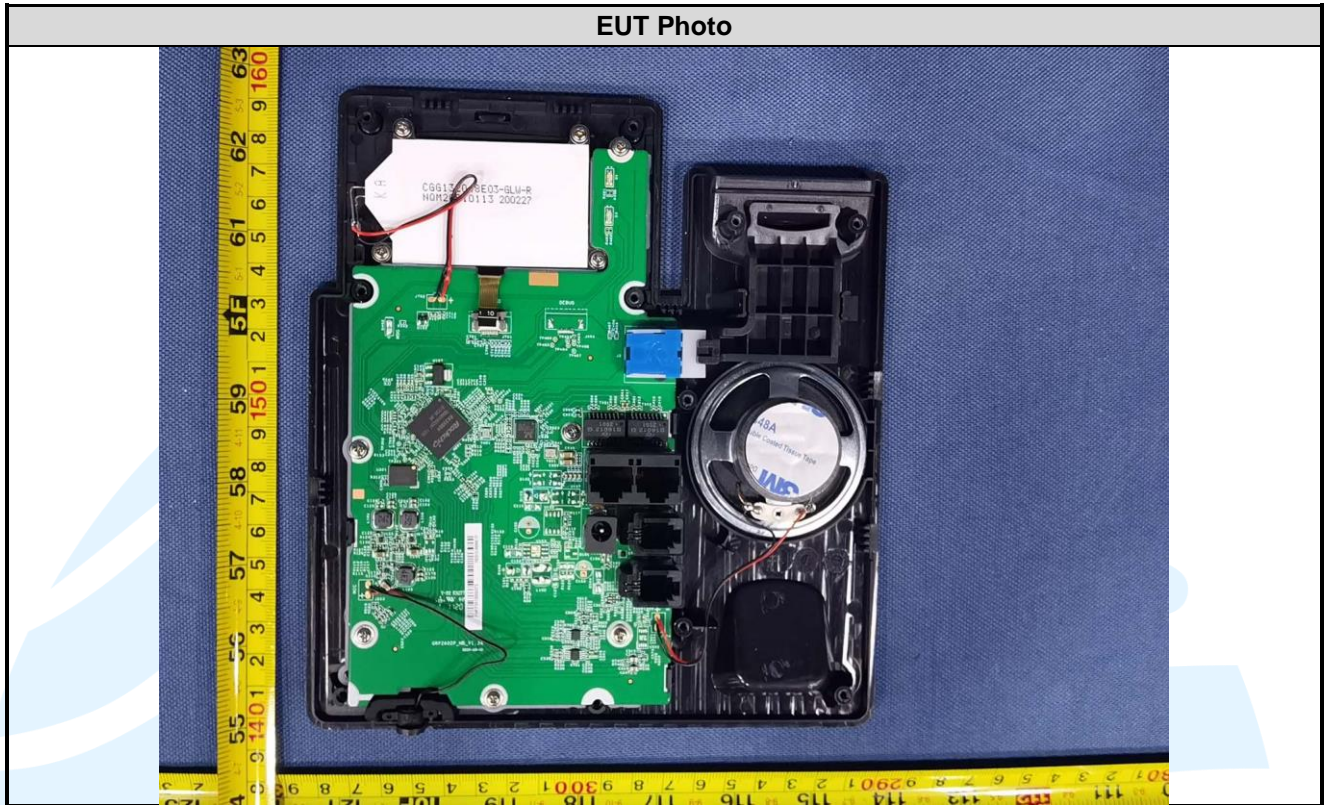

APPENDIX 2 PHOTOS OF EUT CONSTRUCTIONAL DETAILS
EUT INTERNAL PHOTOS

Shenzhen UnionTrust Quality and Technology Co., Ltd.

Address: 16/F, Block A, Building 6, Baoneng Science and Technology Park, Qingxiang Road No.1, Longhua New District, Shenzhen, China
Tel: +86-755-28230888