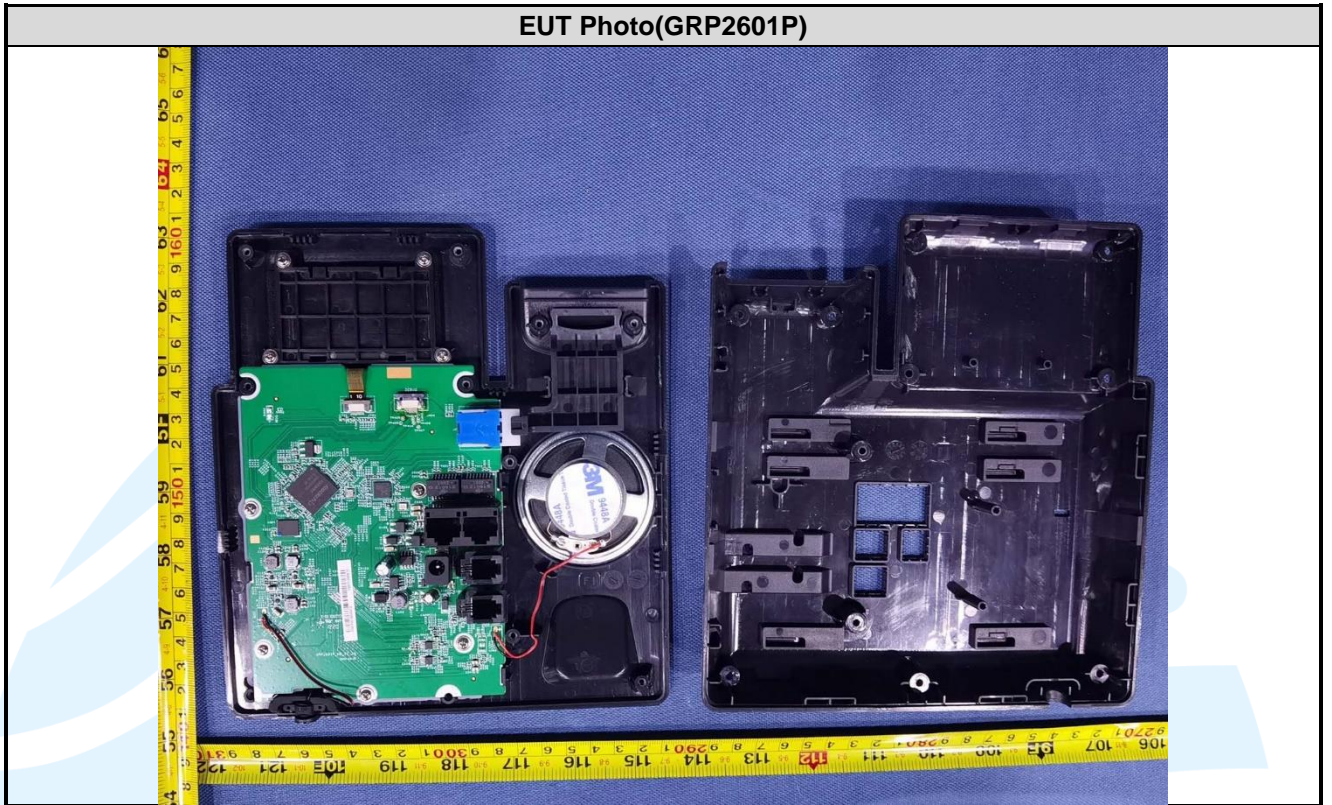

EUT Photo(GRP2601P)