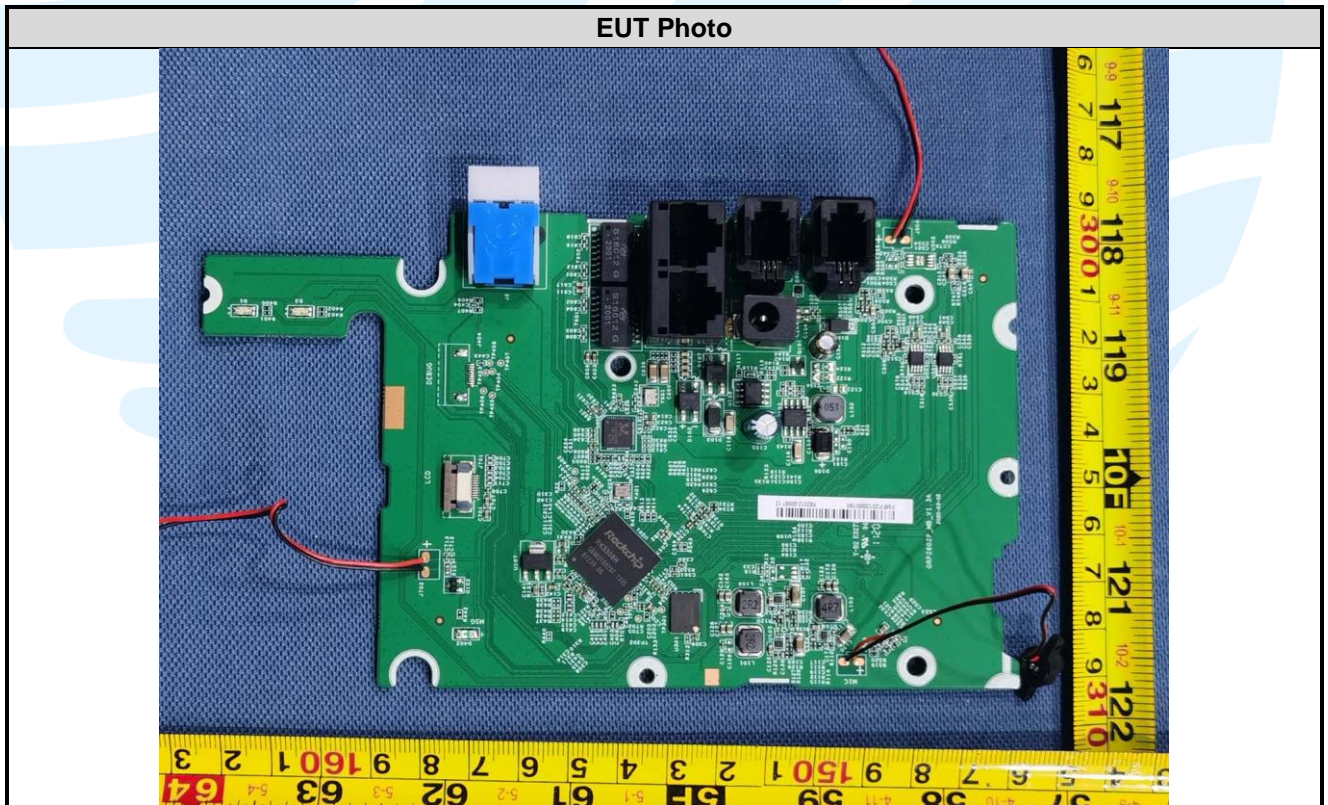

APPENDIX 2 PHOTOS OF EUT CONSTRUCTIONAL DETAILS
EUT INTERNAL PHOTOS

Shenzhen UnionTrust Quality and Technology Co., Ltd.

Address: 16/F, Block A, Building 6, Baoneng Science and Technology Park, Qingxiang Road No.1, Longhua New District, Shenzhen, China
Tel: +86-755-28230888