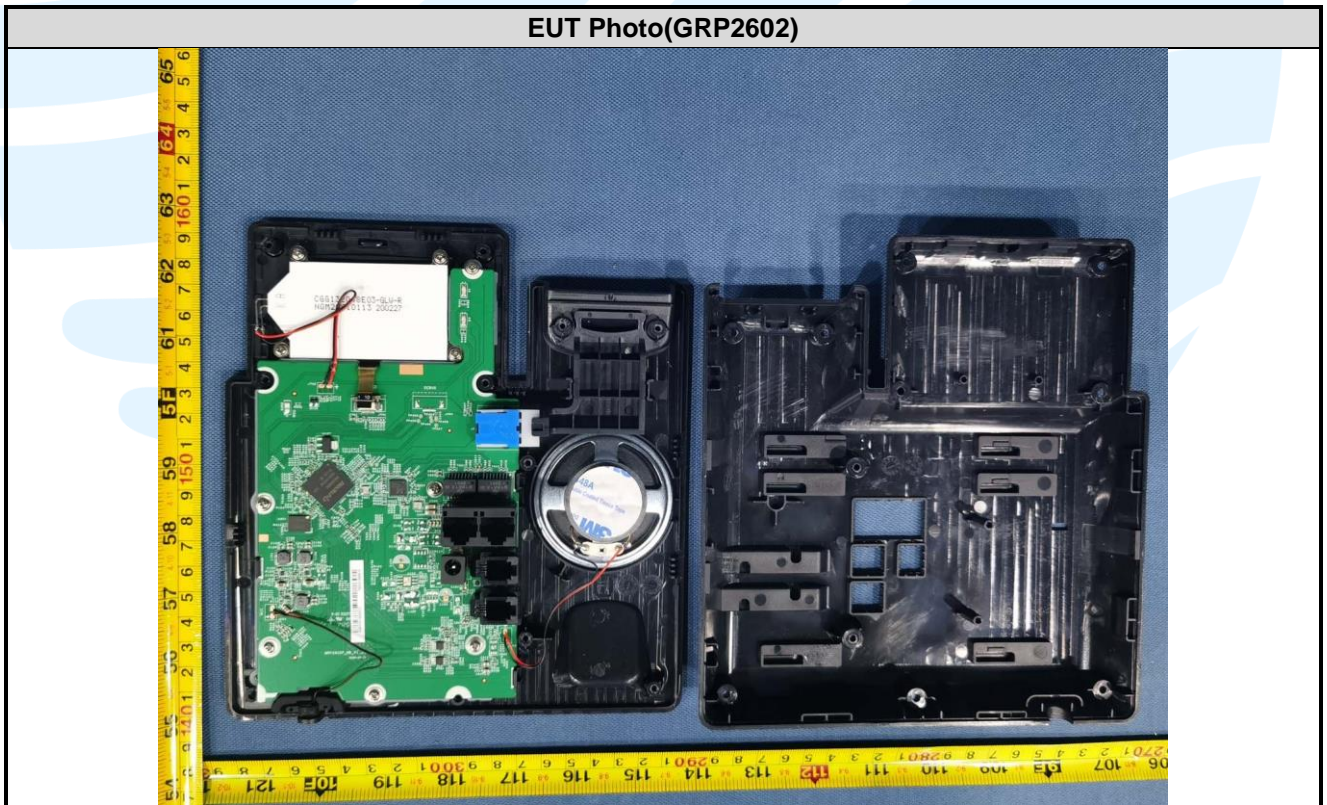

APPENDIX 2 PHOTOS OF EUT CONSTRUCTIONAL DETAILS
EUT INTERNAL PHOTOS

Shenzhen UnionTrust Quality and Technology Co., Ltd.

Address: 16/F, Block A, Building 6, Baoneng Science and Technology Park, Qingxiang Road No.1, Longhua New District, Shenzhen, China
Tel: +86-755-28230888