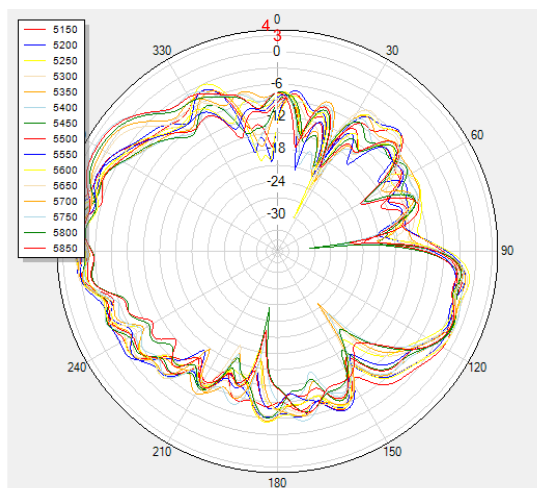

GHP621W\GHP620W 天线技术规格书 Antenna Specification

Brand Name: GRANDSTREAM

Manufacture: SHENZHEN CHAOLIU NETWORK TECHNOLOGIES CO., LTD

Product Number (or model Name) : 118-00122-00

设计规格 specifications

频率范围 Frequency (MHz)	2.4G:2400~2500	5G: 5150~5850
电压驻波比 VSWR	$\leq 2.0: 1$	
峰值增益 Peak Gain (dBi)	2.4G: 3.99	5G: 5.32
效率 Efficiency (%)	2.4G: ≥ 55	5G: ≥ 60
天线类型 Type	Dipole Antenna	
辐射方向 Radiation Properties	全向 Omni-directional	
最大输入功率 Max Input Power(Watts)	2	
阻抗 Impedance (Ohms)	50	
工作温度 Operation Temperature	-40°C to 85°C	
储存温度 Storage Temperature	-40°C to 85°C	
相对湿度 Relative Humidity	40% to 95%	
环保认证 ROHS Compliant	通过 Yes	

辐射方向图 Radiation Pattern (Unit : dB)

2.4G phi=0deg

2.4G phi=90deg

2.4G $\theta = 90^\circ$

5G $\phi = 0^\circ$

5G $\phi = 90^\circ$

5G $\theta = 90^\circ$

总成图 Mechanical Drawing