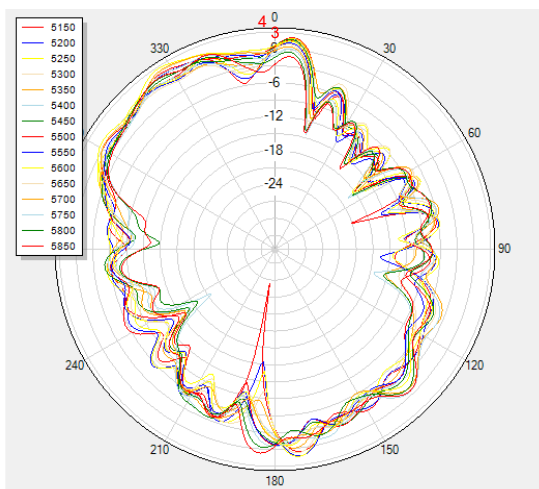

GHP621W\GHP620W 天线技术规格书 Antenna Specification

Brand Name: GRANDSTREAM

Manufacture: SHENZHEN CHAOLIU NETWORK TECHNOLOGIES CO., LTD

Product Number (or model Name) : 118-00122-00

设计规格 specifications

频率范围 Frequency (MHz)	2.4G:2400~2500	5G: 5150~5850
电压驻波比 VSWR	$\leq 2.0: 1$	
峰值增益 Peak Gain (dBi)	2.4G: 3.99	5G: 5.32
效率 Efficiency (%)	2.4G: ≥ 55	5G: ≥ 60
天线类型 Type	Dipole Antenna	
辐射方向 Radiation Properties	全向 Omni-directional	
最大输入功率 Max Input Power(Watts)	2	
阻抗 Impedance (Ohms)	50	
工作温度 Operation Temperature	-40°C to 85°C	
储存温度 Storage Temperature	-40°C to 85°C	
相对湿度 Relative Humidity	40% to 95%	
环保认证 ROHS Compliant	通过 Yes	

辐射方向图 Radiation Pattern (Unit : dB)

2.4G phi=0deg

2.4G phi=90deg

2.4G $\theta = 90^\circ$

5G $\phi = 0^\circ$

5G $\phi = 90^\circ$

5G $\theta = 90^\circ$

总成图 Mechanical Drawing