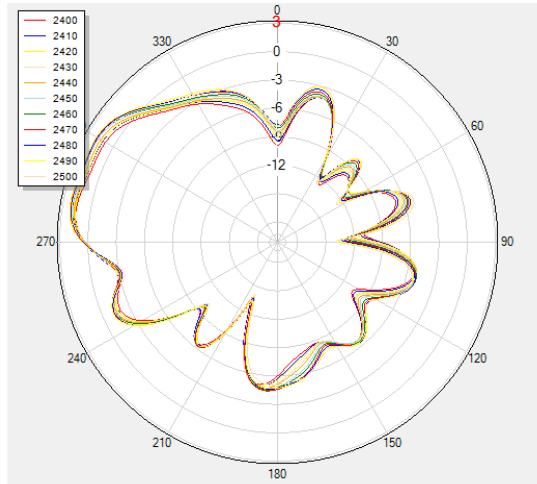

GHP621W\GHP620W 天线技术规格书 Antenna Specification

Brand Name: GRANDSTREAM

Manufacture: SHENZHEN CHAOLIU NETWORK TECHNOLOGIES CO., LTD

Product Number (or model Name) : 118-00122-00

设计规格 specifications

频率范围 Frequency (MHz)	2.4G:2400~2500	5G: 5150~5850
电压驻波比 VSWR	$\leq 2.0: 1$	
峰值增益 Peak Gain (dBi)	2.4G: 3.99	5G: 5.32
效率 Efficiency (%)	2.4G: ≥ 55	5G: ≥ 60
天线类型 Type	Dipole Antenna	
辐射方向 Radiation Properties	全向 Omni-directional	
最大输入功率 Max Input Power(Watts)	2	
阻抗 Impedance (Ohms)	50	
工作温度 Operation Temperature	-40°C to 85°C	
储存温度 Storage Temperature	-40°C to 85°C	
相对湿度 Relative Humidity	40% to 95%	
环保认证 ROHS Compliant	通过 Yes	

辐射方向图 Radiation Pattern (Unit : dB)

2.4G phi=0deg

2.4G phi=90deg

2.4G $\theta = 90^\circ$

5G $\phi = 0^\circ$

5G $\phi = 90^\circ$

5G $\theta = 90^\circ$

总成图 Mechanical Drawing