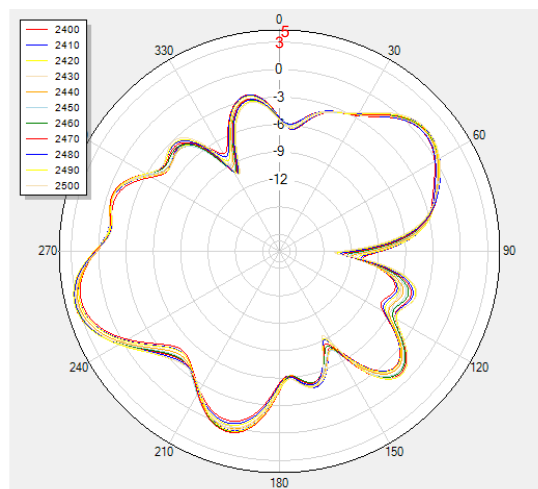

GHP621W\GHP620W 天线技术规格书 Antenna Specification

Brand Name: GRANDSTREAM

Manufacture: SHENZHEN CHAOLIU NETWORK TECHNOLOGIES CO., LTD

Product Number (or model Name) : 118-00122-00

设计规格 specifications

频率范围 Frequency (MHz)	2.4G:2400~2500	5G: 5150~5850
电压驻波比 VSWR	$\leq 2.0: 1$	
峰值增益 Peak Gain (dBi)	2.4G: 3.99	5G: 5.32
效率 Efficiency (%)	2.4G: ≥ 55	5G: ≥ 60
天线类型 Type	Dipole Antenna	
辐射方向 Radiation Properties	全向 Omni-directional	
最大输入功率 Max Input Power(Watts)	2	
阻抗 Impedance (Ohms)	50	
工作温度 Operation Temperature	-40°C to 85°C	
储存温度 Storage Temperature	-40°C to 85°C	
相对湿度 Relative Humidity	40% to 95%	
环保认证 ROHS Compliant	通过 Yes	

辐射方向图 Radiation Pattern (Unit : dB)

2.4G phi=0deg

2.4G phi=90deg

2.4G $\theta = 90^\circ$

5G $\phi = 0^\circ$

5G $\phi = 90^\circ$

5G $\theta = 90^\circ$

总成图 Mechanical Drawing