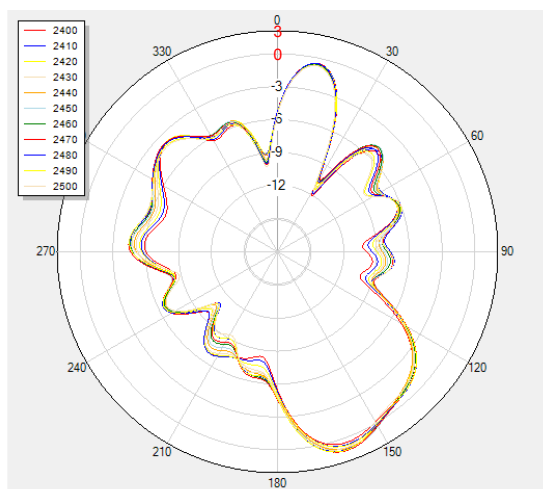

GHP621W\GHP620W 天线技术规格书 Antenna Specification

Brand Name: GRANDSTREAM

Manufacture: SHENZHEN CHAOLIU NETWORK TECHNOLOGIES CO., LTD

Product Number (or model Name) : 118-00122-00

设计规格 specifications

频率范围 Frequency (MHz)	2.4G:2400~2500	5G: 5150~5850
电压驻波比 VSWR	$\leq 2.0: 1$	
峰值增益 Peak Gain (dBi)	2.4G: 3.99	5G: 5.32
效率 Efficiency (%)	2.4G: ≥ 55	5G: ≥ 60
天线类型 Type	Dipole Antenna	
辐射方向 Radiation Properties	全向 Omni-directional	
最大输入功率 Max Input Power(Watts)	2	
阻抗 Impedance (Ohms)	50	
工作温度 Operation Temperature	-40°C to 85°C	
储存温度 Storage Temperature	-40°C to 85°C	
相对湿度 Relative Humidity	40% to 95%	
环保认证 ROHS Compliant	通过 Yes	

辐射方向图 Radiation Pattern (Unit : dB)

2.4G phi=0deg

2.4G phi=90deg

2.4G $\theta = 90^\circ$

5G $\phi = 0^\circ$

5G $\phi = 90^\circ$

5G $\theta = 90^\circ$

总成图 Mechanical Drawing