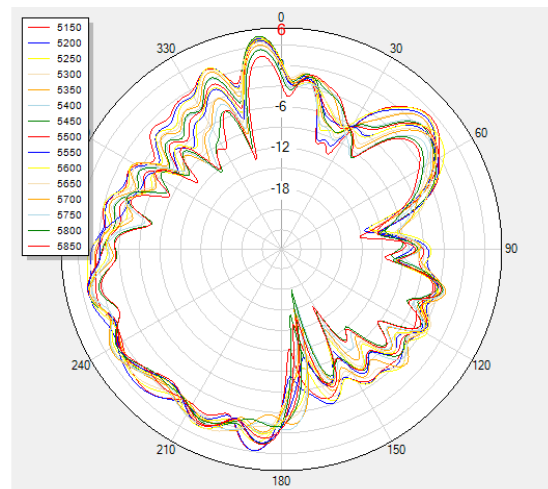

GHP621W\GHP620W 天线技术规格书 Antenna Specification

Brand Name: GRANDSTREAM

Manufacture: SHENZHEN CHAOLIU NETWORK TECHNOLOGIES CO., LTD

Product Number (or model Name) : 118-00122-00

设计规格 specifications

频率范围 Frequency (MHz)	2.4G:2400~2500	5G: 5150~5850
电压驻波比 VSWR	$\leq 2.0: 1$	
峰值增益 Peak Gain (dBi)	2.4G: 3.99	5G: 5.32
效率 Efficiency (%)	2.4G: ≥ 55	5G: ≥ 60
天线类型 Type	Dipole Antenna	
辐射方向 Radiation Properties	全向 Omni-directional	
最大输入功率 Max Input Power(Watts)	2	
阻抗 Impedance (Ohms)	50	
工作温度 Operation Temperature	-40°C to 85°C	
储存温度 Storage Temperature	-40°C to 85°C	
相对湿度 Relative Humidity	40% to 95%	
环保认证 ROHS Compliant	通过 Yes	

辐射方向图 Radiation Pattern (Unit : dB)

2.4G phi=0deg

2.4G phi=90deg

2.4G $\theta = 90^\circ$

5G $\phi = 0^\circ$

5G $\phi = 90^\circ$

5G $\theta = 90^\circ$

总成图 Mechanical Drawing