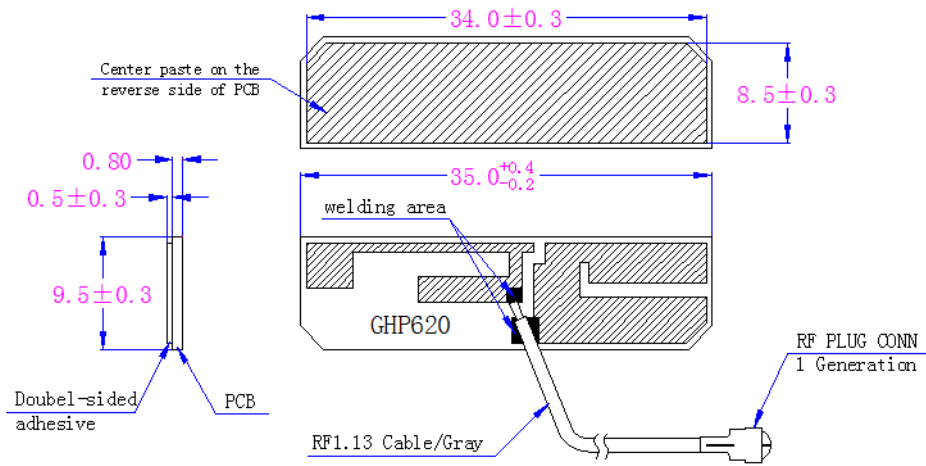

GHP621W\GHP620W 天线技术规格书 Antenna Specification

Brand Name: GRANDSTREAM

Manufacture: SHENZHEN CHAOLIU NETWORK TECHNOLOGIES CO., LTD

Product Number (or model Name) : 118-00122-00

设计规格 specifications

频率范围 Frequency (MHz)	2.4G:2400~2500	5G: 5150~5850
电压驻波比 VSWR	$\leq 2.0: 1$	
峰值增益 Peak Gain (dBi)	2.4G: 3.99	5G: 5.32
效率 Efficiency (%)	2.4G: ≥ 55	5G: ≥ 60
天线类型 Type	Dipole Antenna	
辐射方向 Radiation Properties	全向 Omni-directional	
最大输入功率 Max Input Power(Watts)	2	
阻抗 Impedance (Ohms)	50	
工作温度 Operation Temperature	-40°C to 85°C	
储存温度 Storage Temperature	-40°C to 85°C	
相对湿度 Relative Humidity	40% to 95%	
环保认证 ROHS Compliant	通过 Yes	

辐射方向图 Radiation Pattern (Unit : dB)

2.4G phi=0deg

2.4G phi=90deg

2.4G $\theta = 90^\circ$

5G $\phi = 0^\circ$

5G $\phi = 90^\circ$

5G $\theta = 90^\circ$

总成图 Mechanical Drawing