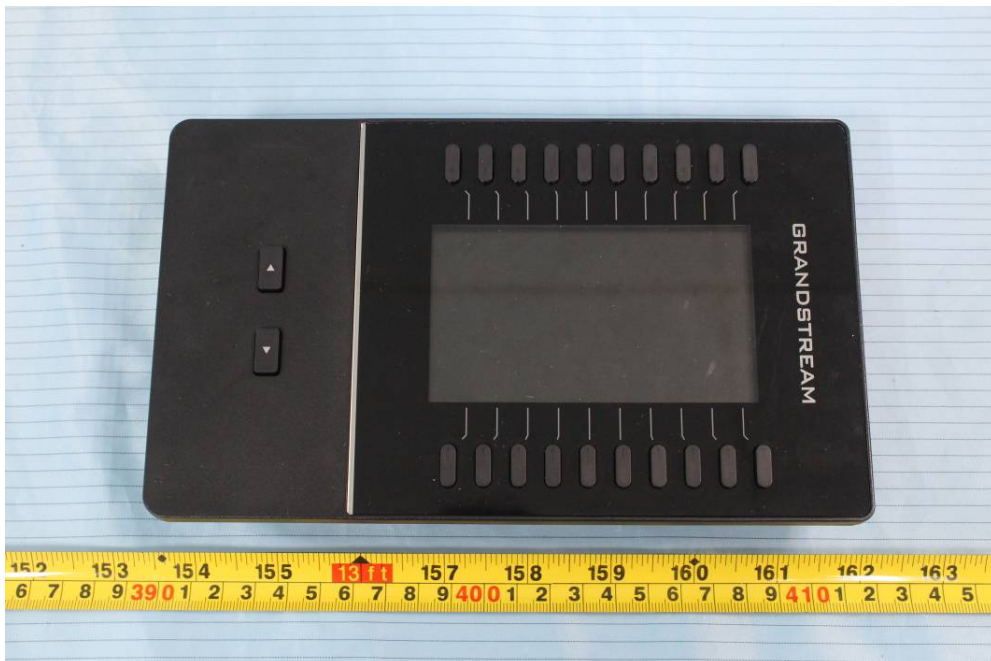

EXHIBIT B - EUT EXTERNAL PHOTOGRAPHS

EUT – All View

EUT – Front View

EUT – Rear View

EUT – Top View

EUT – Bottom View

EUT – Left Side View

EUT – Right Side View

EUT – Adapter 1 View (FRECOM)

EUT – Adapter 1 Label View (FRECOM)

EUT – Adapter 2 View (MASS POWER)

EUT – Adapter 2 Label View (MASS POWER)

EUT – Adapter 3 View (Sunlight)

EUT – Adapter 3 Label View (Sunlight)