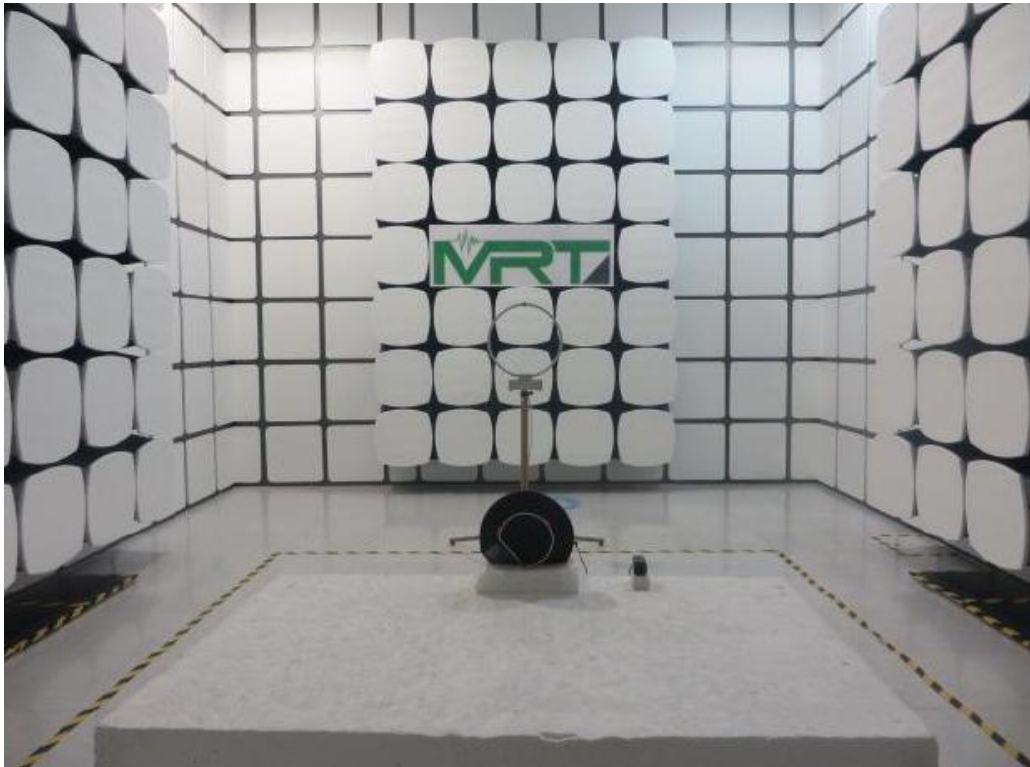

## FCC Part15C Test Setup Photo

Description: Front View of the Conducted Emission Test Setup for 0.15kHz ~ 30MHz

Description: Back View of the Conducted Emission Test Setup for 0.15kHz ~ 30MHz

---

Description: Radiated Emission Test Setup for 9kHz ~ 30MHz

Description: Radiated Emission Test Setup for 30MHz ~ 1GHz

---

Description: Radiated Emission Test Setup for 1GHz ~ 18GHz

Description: Radiated Emission Test Setup for 18GHz ~ 40GHz