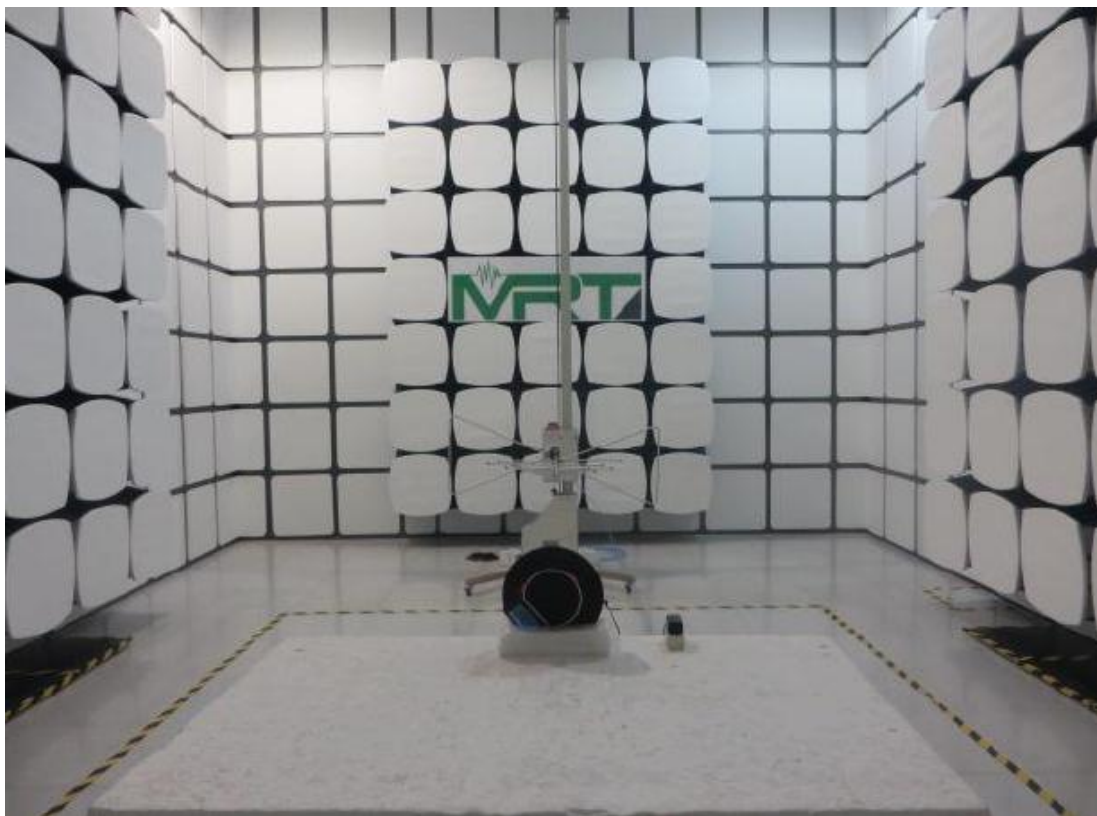

Description: Radiated Emission Test Setup for 1GHz ~ 18GHz

Description: Radiated Emission Test Setup for 30MHz ~ 1GHz